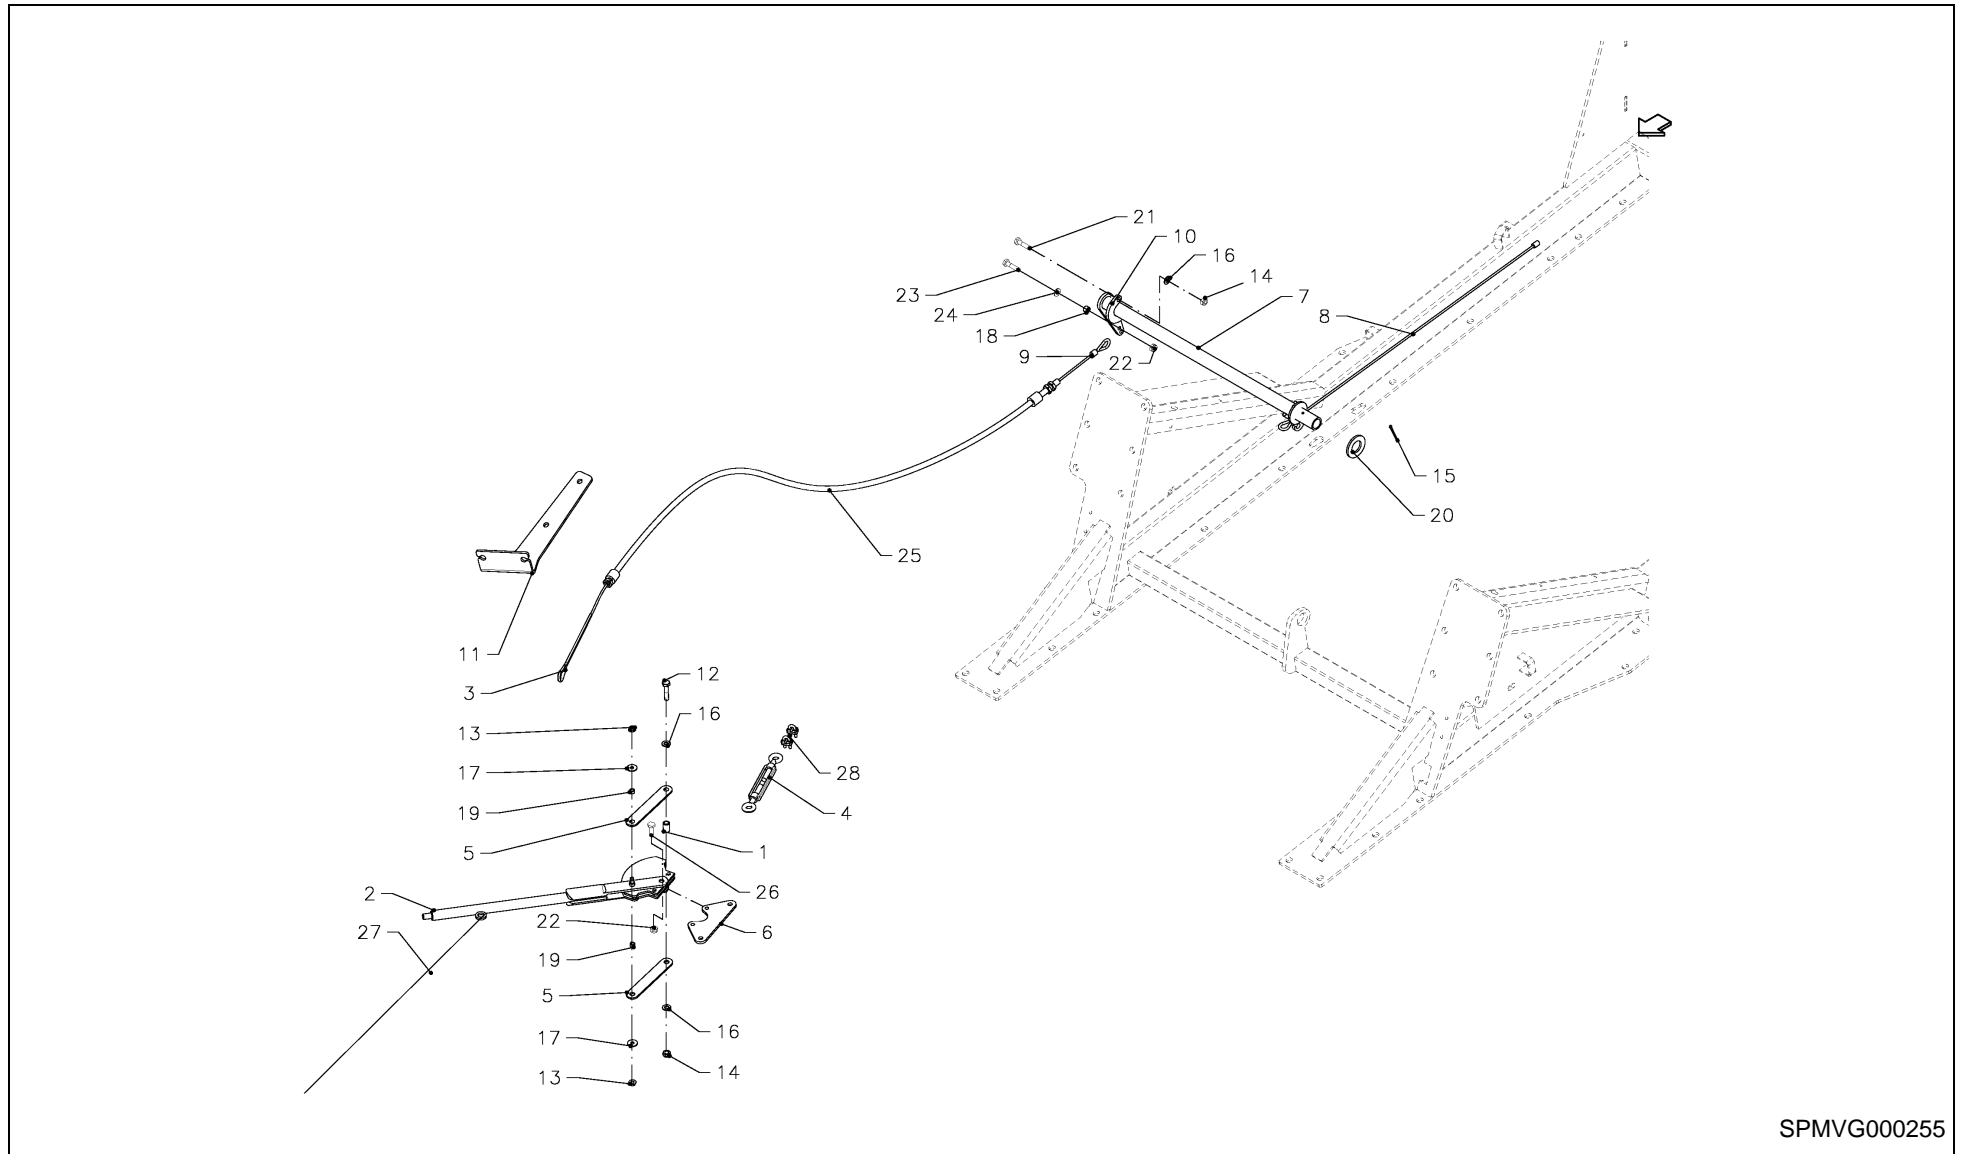

SPMVG000255

LB 12200 / BRAKE

PosNo.	Part No.	Qty.	Description	Remark
1	VR13975008	1	SLEEVE	
2	VF16650192	1	HAND BRAKE LEVER	
3	VR32104520	3	FASTENER	
4	VR32104530	1	TENSIONNER	
5	VGGB252K0	2	PLATE	
6	VGGB328K0	1	PLATE	
7	VGGP01006K0	1	BAR	
8	VGGP1003	1	CABLE	
9	VGGP1004	1	CABLE	
10	VGGP1058K0	1	PLATE	
11	VGGP1246K0	1	SUPPORT	
12	KG00355461	1	HEX. BOLT M10X50 8.8	
13	KG01061261	2	LOCK NUT M8 8	
14	KG01068861	3	LOCK NUT M10 10	
15	KG01252061	2	SPLIT PIN 4X50 ST	
16	KG01267461	4	WASHER M10	
17	VGND3030V	2	WASHER, PLAIN	
18	VRR0049102	2	SLEEVE	
19	VRR0213393	2	SLEEVE	
20	VGTP517V	2	RING	
21	KG00474361	4	HEX. SCREW M10X30 8.8	
22	KG01068761	3	LOCK NUT M8 10	
23	KG00472261	3	HEX. SCREW M8X30 8.8	
24	VGND3030V	2	WASHER, PLAIN	
25	VGGP1002	1	TUBE, CABLE	
26	KG00472261	3	HEX. SCREW M8X30 8.8	
27	VGND9935	1	CORD, POLYETHYLENE 5500MM LG.	
28	VGND9190V	2	CLAMP, CABLE