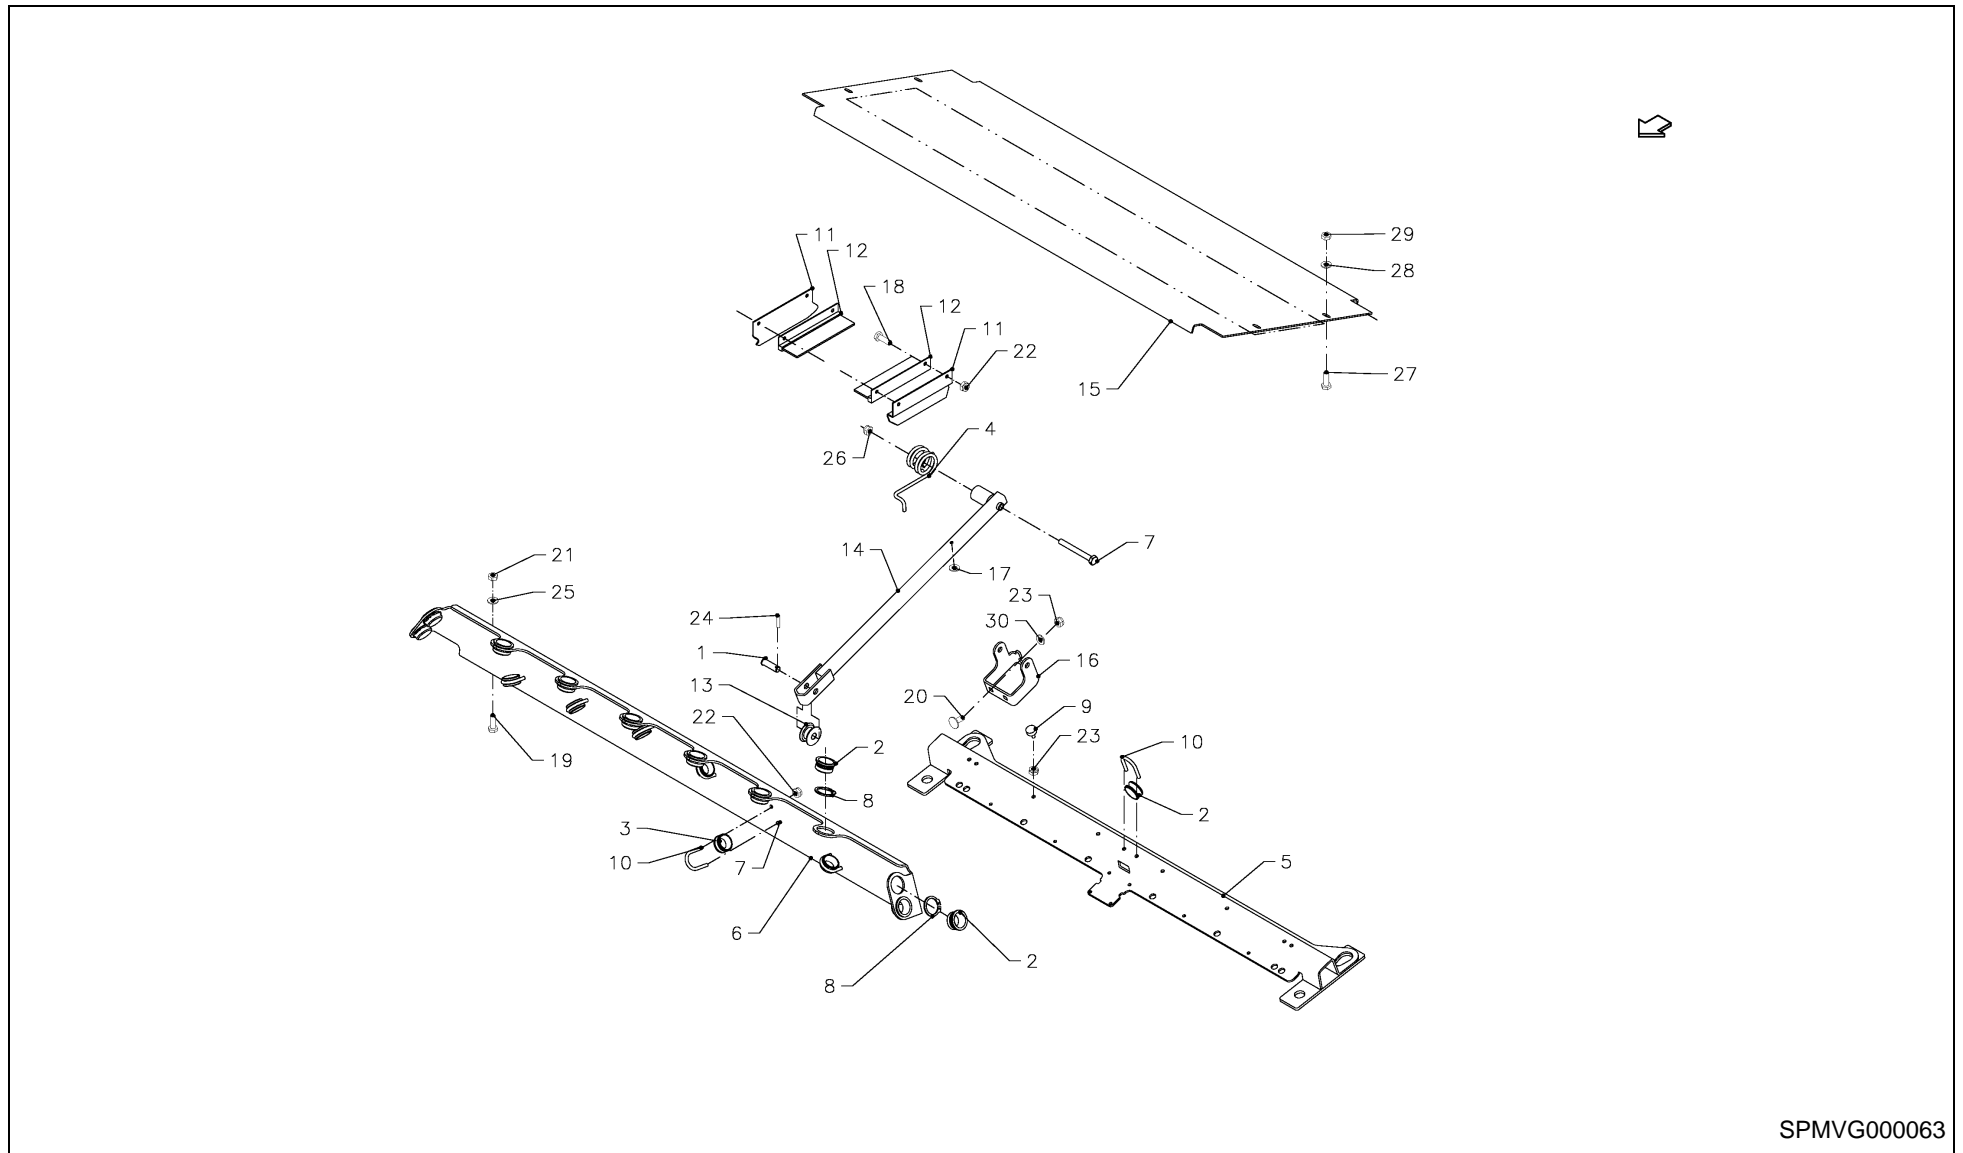

LB 12200 / BAR, DRIVE

SPMVG000128

LB 12200 / BAR, DRIVE

PosNo.	Part No.	Qty.	Description	Remark
1	VN40227720	2	SLEEVE, ROTATION	
2	VN40310404	2	CUP AND BALL JOINT	
3	VGGB0401K0	1	LEVER	
4	VRR0219302	1	AXLE	
5	VRR0290182	1	STRIP	
6	VRR0476693	1	RING	
7	VRR0632282	1	STRIP	
8	VRR0632393	1	RING	
9	VRR0632782	1	YOKE	
10	VRR0633500	1	STRIP	
11	VRR0633693	2	PIPE, SPACING	
12	VG37129064V	1	WASHER, BELLEVILLE	
13	VG38229007	1	GREASE NIPPLE	
14	KG00357961	1	HEX. BOLT M12X70 8.8	
15	KG00474461	2	HEX. SCREW M10X35 8.8	
16	KG00480261	1	HEX. SCREW M16X40 8.8	
17	KG01052561	4	HEX. NUT M20 8	
18	KG01068961	1	LOCK NUT M12 10	
19	KG01069161	1	LOCK NUT M16 10	
20	VGND3147V	1	CIRCLIP	
21	VRR0712800	1	SHEAR BOLT SET	3xM10
22	VN41702900	1	GREASE NIPPLE M8X1,25-90°	