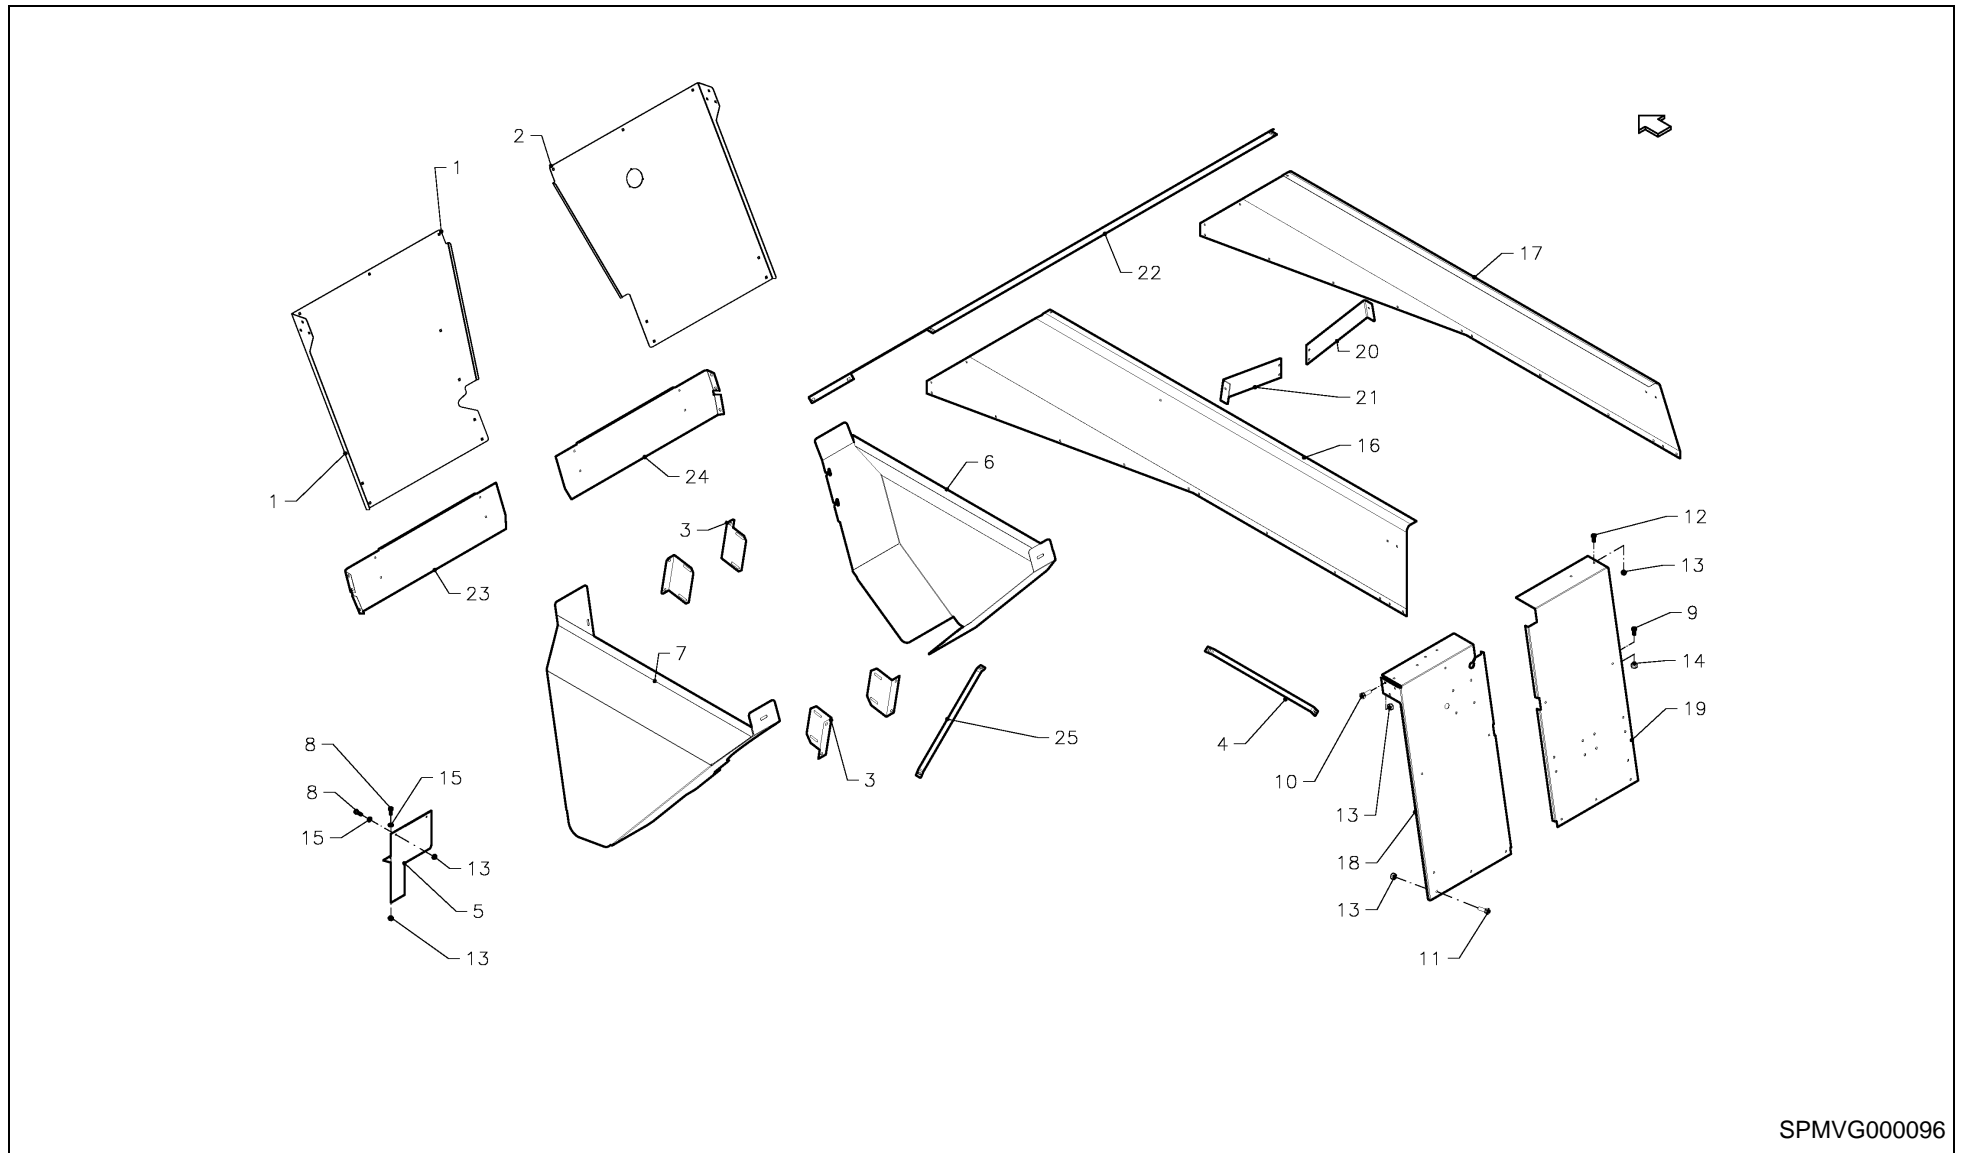

LB 12200 / FRAME, PROTECTION

SPMVG000489

LB 12200 / FRAME, PROTECTION

PosNo.	Part No.	Qty.	Description	Remark
1	VGGB0119K0	1	BEAM	
2	VGGP0489K0	1	STEUN L.	
3	VGGP0801K0	1	BRACE, LH	
4	VGGR220K0	2	PLATE	
5	VRR0644982	1	BRACE, LH	
6	VRR0645082	1	BRACE, RH	
7	VRR0645182	1	SHIELD PROFILE, LH	
8	VRR0645282	1	SHIELD PROFILE, RH	
9	VRR0645882	2	STRIP	
10	VRR0645982	2	BRACE	
11	VRR0646282	2	BRACE	
12	VRR0658282	1	BRACE, LH	
13	VRR0658382	1	BRACE, RH	
14	VRR0658782	2	PLATE	
15	VRR0669282	1	BRACE, RH	
16	VRR0713582	1	SUPPORT, LH	
17	VRR0713682	1	SUPPORT, RH	
18	VRR0715182	1	SUPPORT, LH	
19	VRR0715282	1	SUPPORT, RH	
20	VRR0715382	1	SUPPORT, LH	
21	VRR0715482	1	SUPPORT, RH	
22	KG00472161	1	HEX. SCREW M8X25 8.8	
23	KG00472261	2	HEX. SCREW M8X30 8.8	
24	KG00474261	1	HEX. SCREW M10X25 8.8	
25	KG00980661	3	FLANGED BOLT M6X16 90	
26	KG01061161	7	LOCK NUT M6 8	
27	KG01061261	3	LOCK NUT M8 8	
28	KG01061361	1	LOCK NUT M10	
29	KG01068761	1	LOCK NUT M8 10	
30	KG00637161	4	CARRIAGE BOLT M6X20 8.8	