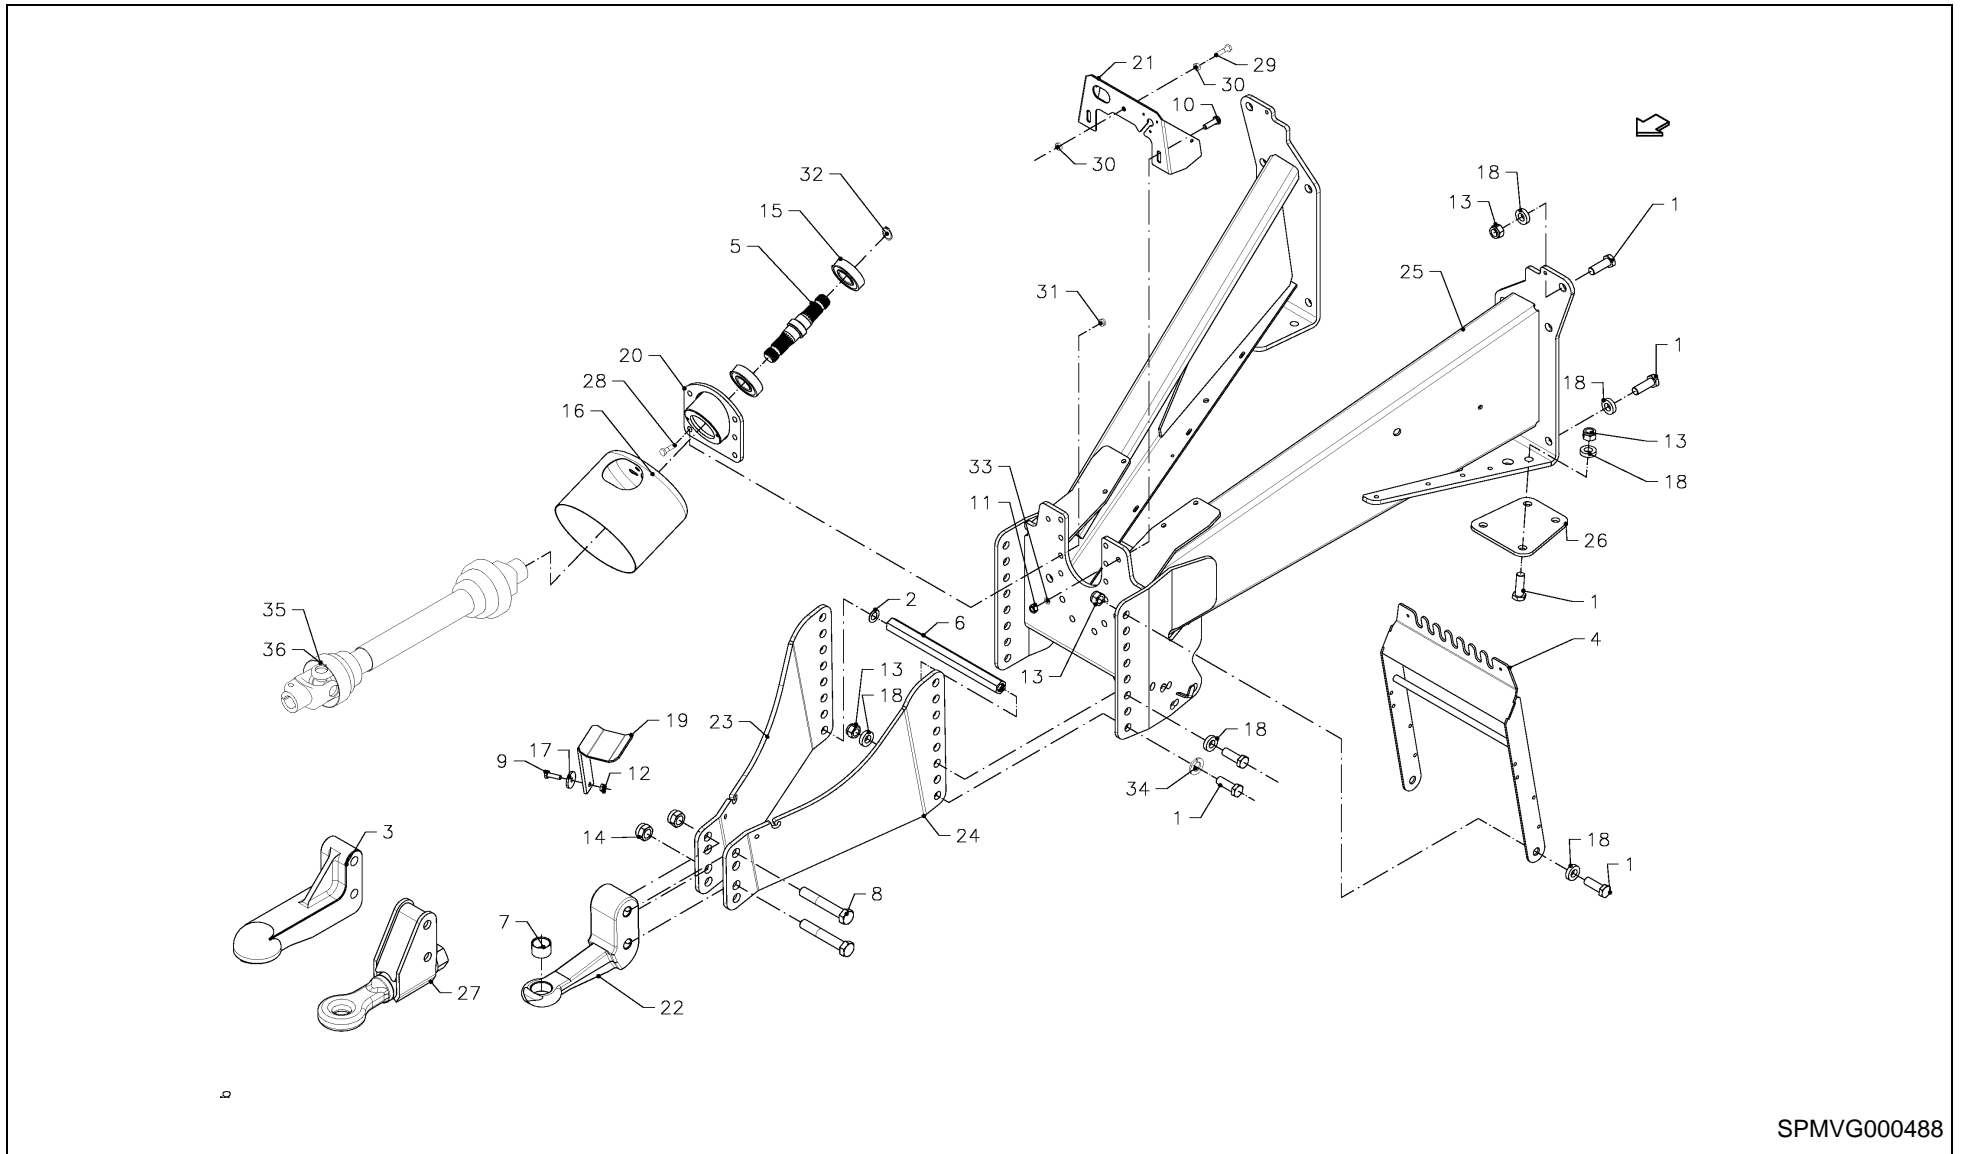

LB 12200 / HITCHING EQUIPMENT

SPMVG000488

LB 12200 / HITCHING EQUIPMENT

PosNo.	Part No.	Qty.	Description	Remark
1	VR30282918	28	BOLT, NUTTED	
2	VGAH00133		SHIM SET -X20.5X35	
3	VGGP001660	1	HITCH CLEVIS	OPTION
4	VGGP01624K0	1	SUPPORT	
5	VGGP1024	1	SHAFT, DRIVE	
6	VGGP675K0	1	PIPE, PROFILE	
7	VGGP856	1	WEAR PART	
8	KG00342661	2	HEX. BOLT M24X150 10.9	
9	KG00474461	1	HEX. SCREW M10X35 8.8	
10	KG00476761	1	HEX. SCREW M12X40 8.8	
11	KG01052161	2	HEX. NUT M12 8	
12	KG01068861	1	LOCK NUT M10 10	
13	KG01069261	28	NUT, LOCK	
14	KG01069361	2	LOCK NUT M24 10	
15	KG01491300	2	BALL BEARING 6308-2RS C3	
16	VGND94053	1	GUARD CONE	
17	VGNP705V	1	RING	
18	VRR0299593	26	SLEEVE	
19	VRR0529682	1	SUPPORT	
20	VRR0800682	1	HOUSING, CUSHION	
21	VRR0801782	1	SUPPORT	
22	VRR0808001	1	EYE, DRAW BAR	
23	VRR0811282	1	PLATE, RH	
24	VRR0811382	1	PLATE, LH	
25	VRR0817282	1	DRAW BAR	
26	VRR0817482	2	PLATE	
27	VRR0836182	1	EYE, DRAW BAR	OPTION
28	VGEP28V	6	BOLT, TIGHT-FIT	
29	KG00355561	1	HEX. BOLT M10X55 8.8	
30	KG01052061	2	HEX. NUT M10 8	
31	KG01068961	6	LOCK NUT M12 10	
32	KG01131400	1	CIRCLIP-B 90 X 3	
33	VGND3148V	2	CIRCLIP	
34	VGND3175V	2	CIRCLIP	
35	VGND94112	1	SHAFT, UNIV. JOINT	
36	VGND94113	1	SHAFT, UNIV. JOINT