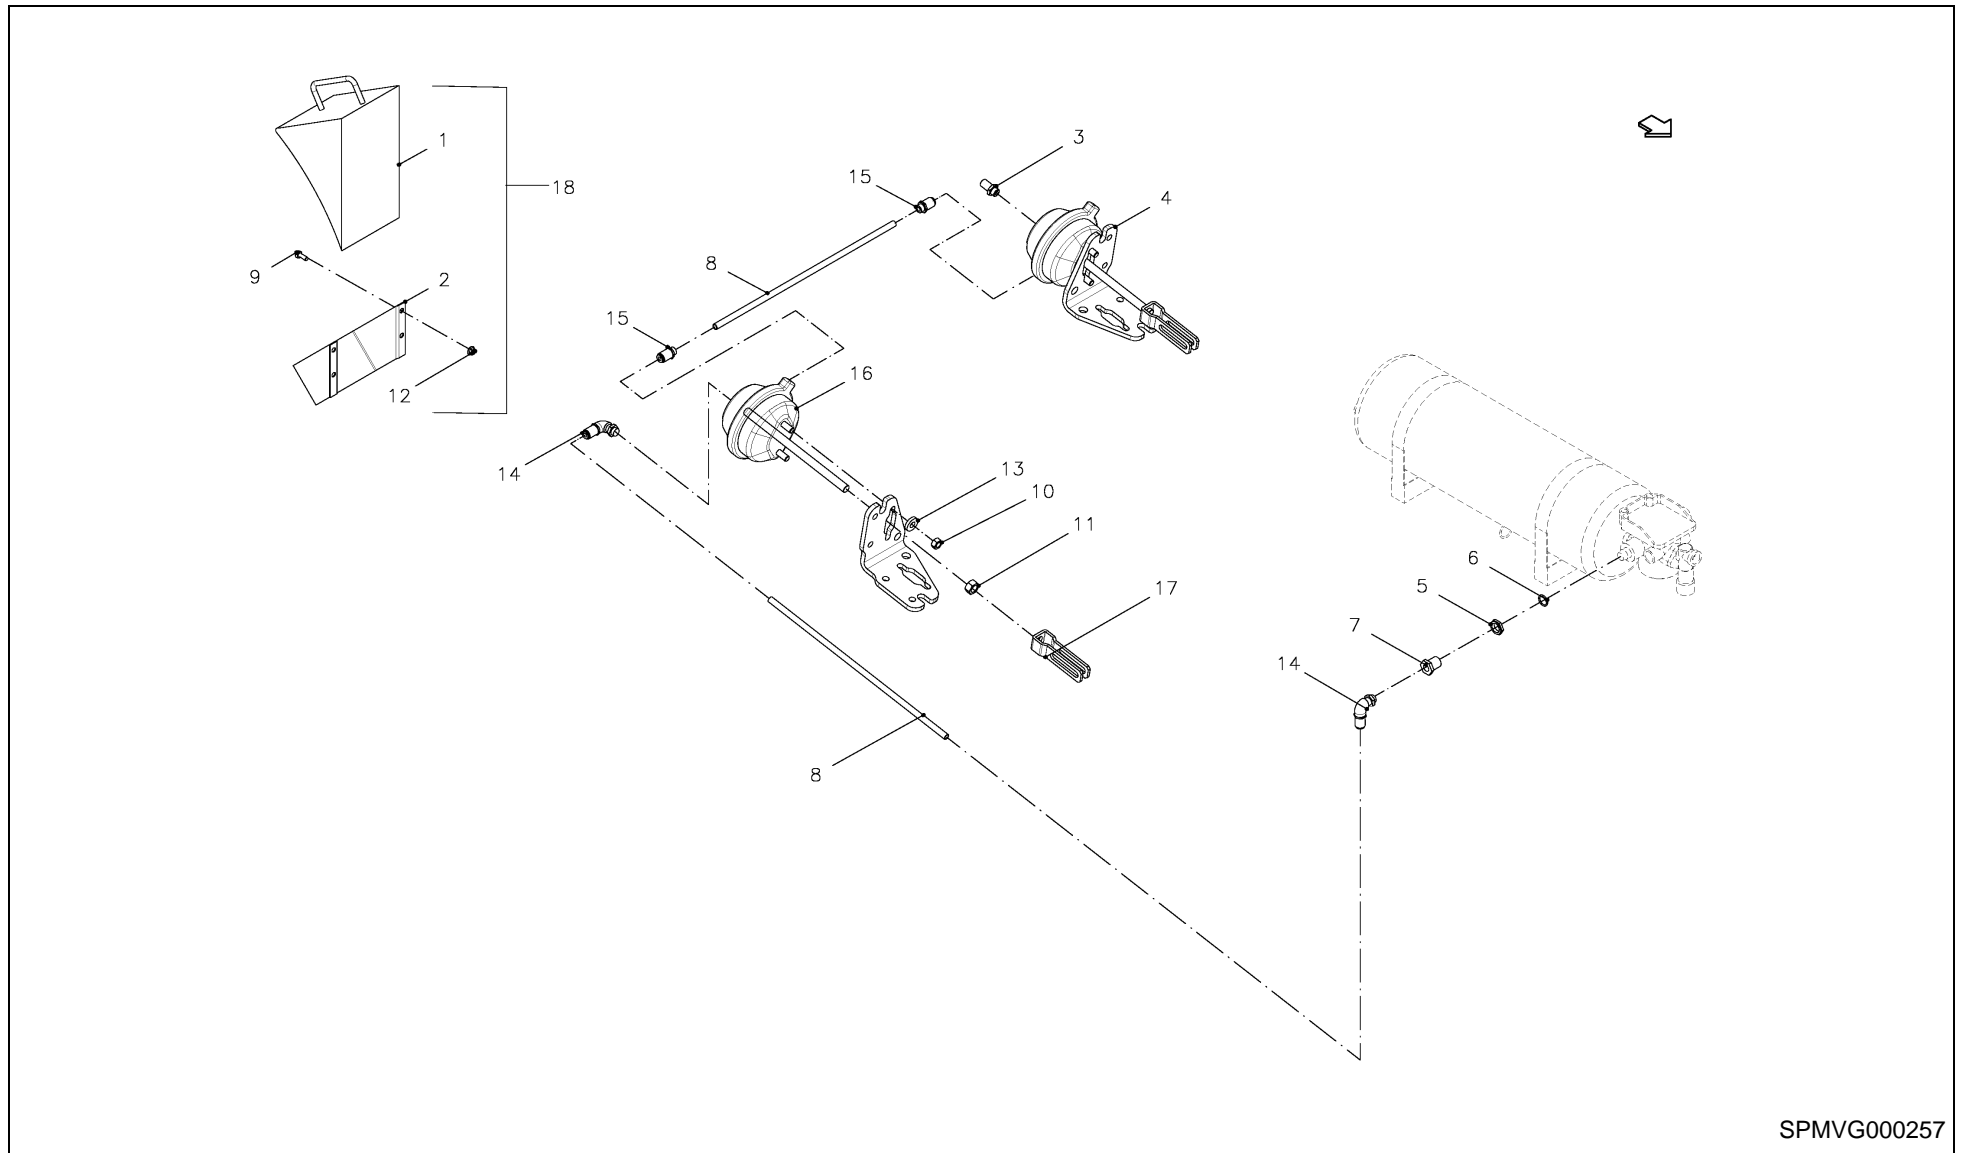

LB 12200 / VALVE UNIT

0501GR-3-012

LB 12200 / VALVE UNIT

PosNo.	Part No.	Qty.	Description	Remark
1	VGND90029	6	BLIND RIVET	
2	VR37749025	4	CABLE TIE	
3	VR38222301	1	COUPLING	
4	VR38222302	1	CONNECTOR	
5	VR38222304	2	FILTER	
6	VR38222306	1	TANK, BOTTOM	
7	VR38222309	1	PLATE	
8	VR38222310	1	PLATE	
9	VR38222324	2	COVEHOOD	
10	VR38222331	1	CONNECTOR	
11	VR38222333	2	BRACE	
12	VGGP377	2	STUD, HOSE	
13	VGGP379	2	STUD, HOSE	
14	VGGP380	2	COUPLING	
15	VGGP381	2	NUT	
16	VGGP385	1	NUT	
17	VGGP386	1	COUPLING	
18	VGGP387	1	O-RING	
19	VGGP388	1	VALVE	
20	VGGP588		HOSE	GIVE LENGTH WHEN ORDERING
21	VGGP590		HOSE	GIVE LENGTH WHEN ORDERING
22	KG00471961	2	HEX. SCREW M8X20 8.8	
23	KG01051961	2	HEX. NUT M8 8	
24	KG01068861	4	LOCK NUT M10 10	
25	VGND3146V	2	CIRCLIP	
26	VRR0048193	4	SLEEVE	
27	VRR0226382	1	BRACE	
28	VRR0535801	1	VALVE UNIT, PNEUM.	
29	VRR0546101	1	COUPLING	
30	VRR0546201	1	COUPLING	
31	VRR0546501	2	COUPLING	
32	VRR0548482	2	BRACE	