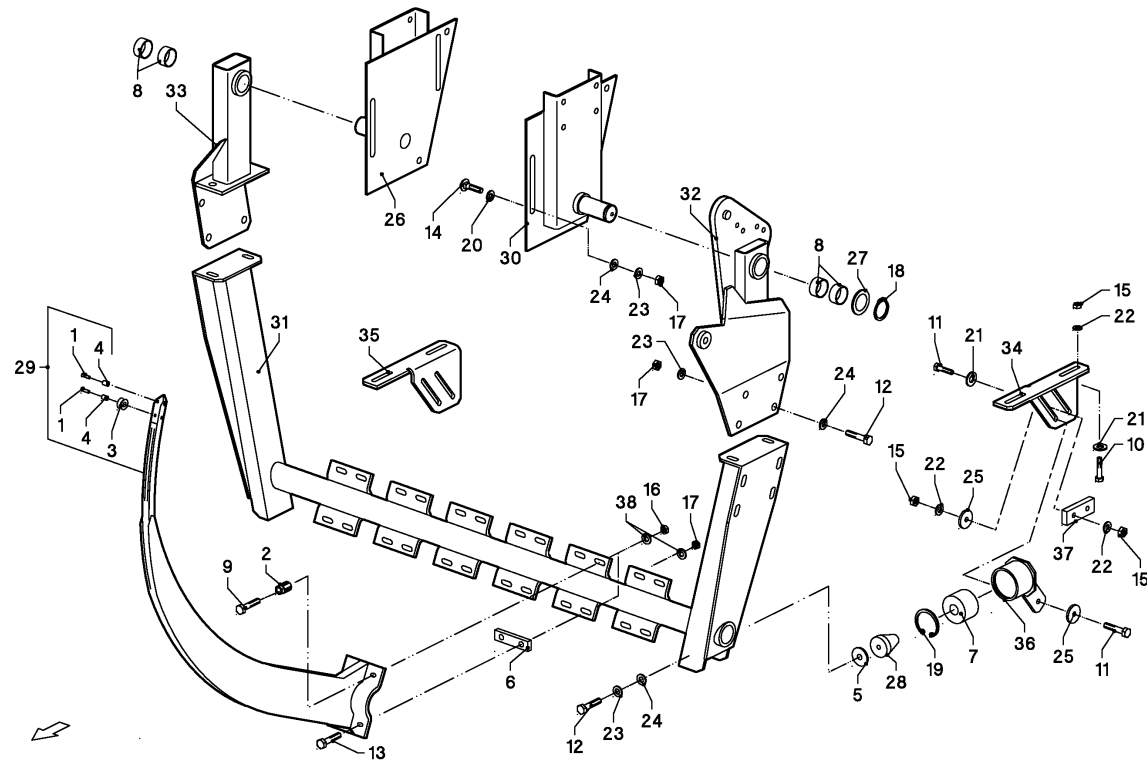

LB 12200 / NEEDLE FRAME

0402GP2-3-061

LB 12200 / NEEDLE FRAME

PosNo.	Part No.	Qty.	Description	Remark
1	VR11297005	12	AXLE	
2	VR13525009	12	BOLT	
3	VR13888006	6	ROLLER, CYLINDER	
4	VR13944005	12	SLEEVE	
5	VR13972004	4	WASHER	
6	VR15173016	6	STRIP	
7	VR17033857	2	DAMPER	
8	VR40227740	4	SLEEVE, ROTATION	
9	KG00357961	12	HEX. BOLT M12X70 8.8	
10	KG00474461	4	HEX. SCREW M10X35 8.8	
11	KG00474561	8	HEX. SCREW M10X40 8.8	
12	KG00476761	14	HEX. SCREW M12X40 8.8	
13	KG00476961	12	HEX. SCREW M12X50 8.8	
14	KG00645061	8	CARRIAGE BOLT M12X40 8.8	
15	KG01052061	12	HEX. NUT M10 8	
16	KG01052161	24	HEX. NUT M12 8	
17	KG01068961	32	LOCK NUT M12 10	
18	KG01109862	1	CIRCLIP-A 40 X 1.75	
19	KG01130400	2	CIRCLIP-B 70 X 2.5	
20	KG01267761	8	WASHER M16	
21	VGMT152V	8	RING	
22	VGND3147V	12	CIRCLIP	
23	VGND3148V	22	CIRCLIP	
24	VGND3163V	24	WASHER, PLAIN	
25	VGNP705V	8	RING	
26	VRR0042682	1	BRACE, RH	
27	VRR0085293	1	RING	
28	VRR0375293	2	STOP	
29	VRR0398300	6	NEEDLE	
30	VRR0449382	1	BRACE, LH	
31	VRR0547182	1	FRAME	
32	VRR0551900	1	ARM, LH	
33	VRR0552000	1	ARM, RH	
34	VRR0574582	1	BRACE, LH	
35	VRR0574682	1	BRACE, RH	
36	VRR0575082	2	BRACKET	
37	VRR0631882	2	STOP	
38	VGTH100V	24	RING