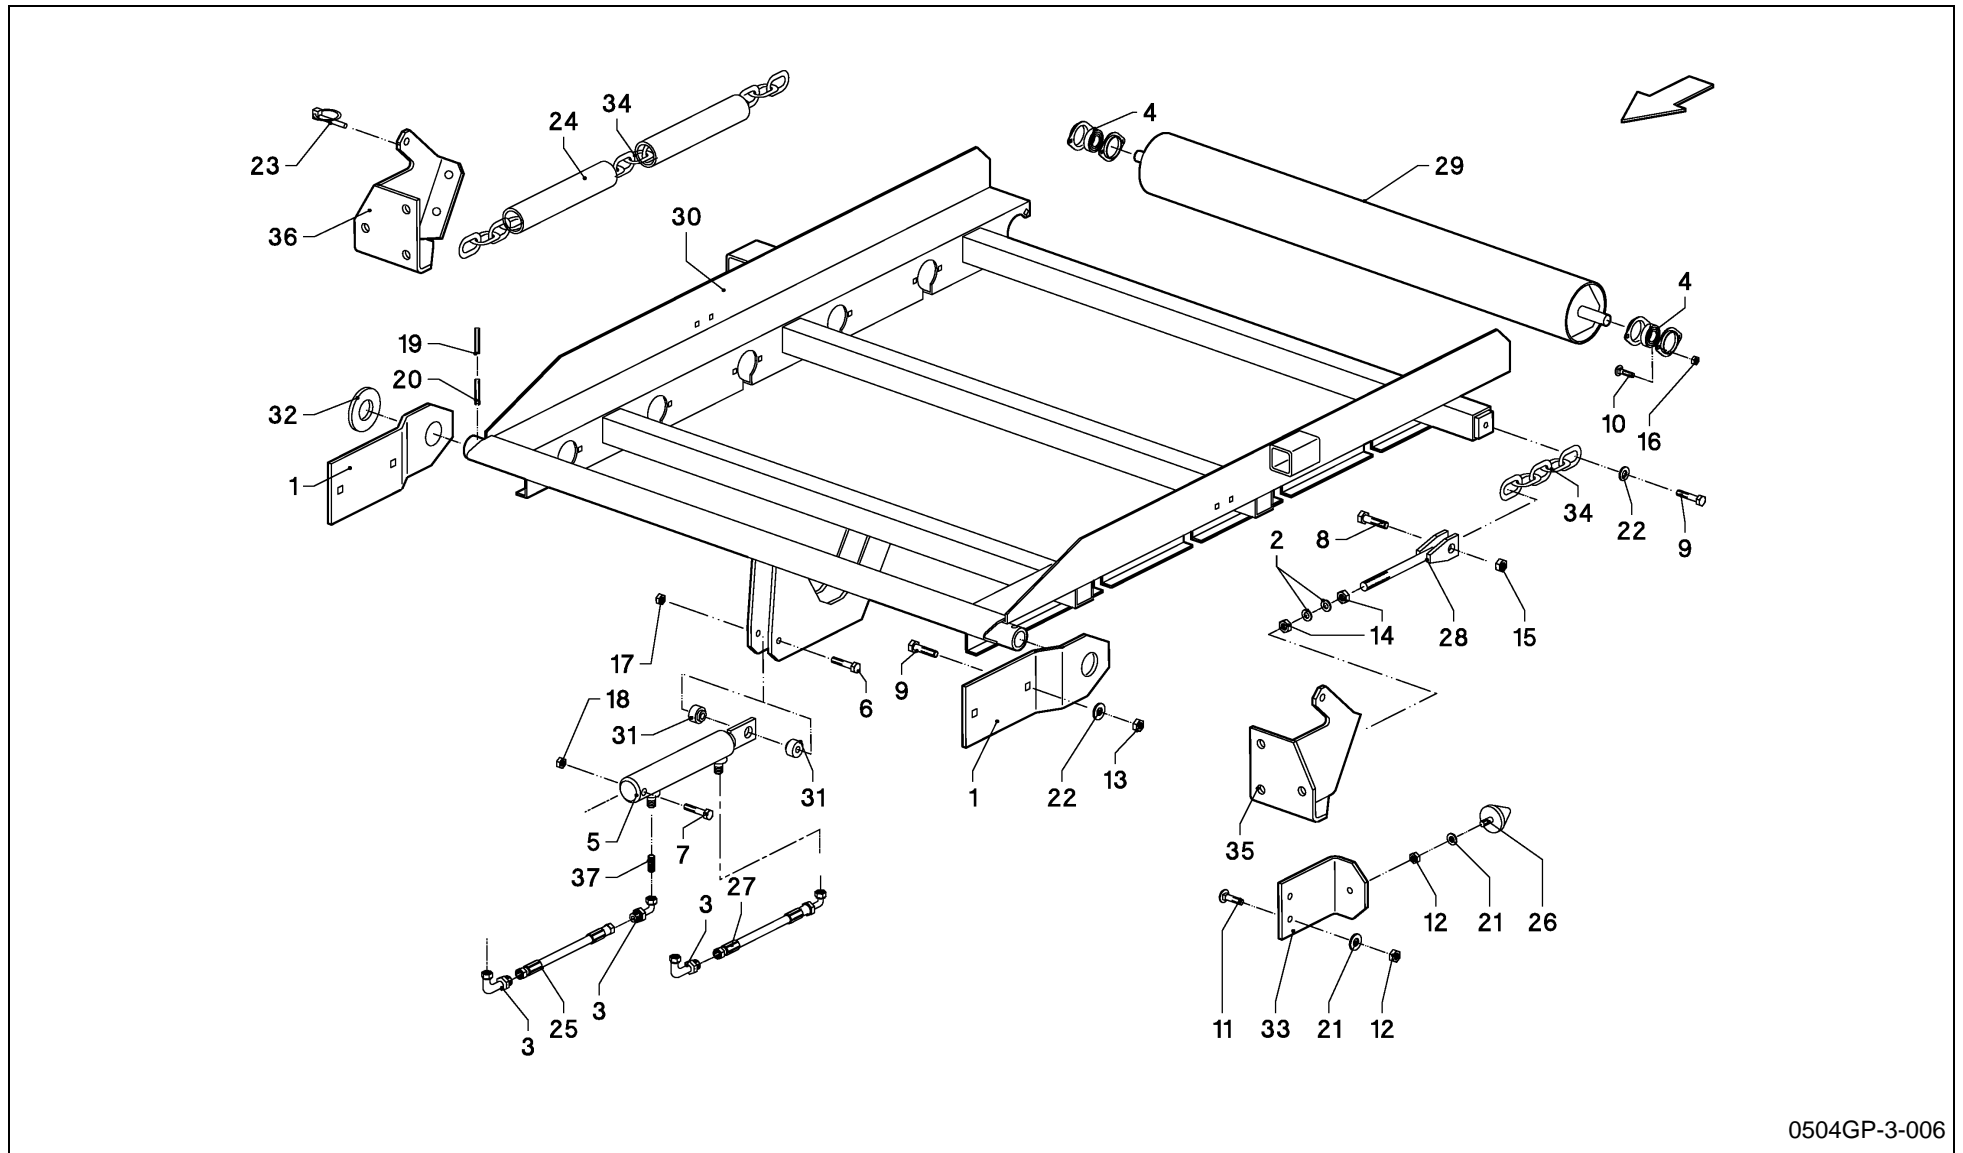

LB 12200 / ROLLER CHUTE

0504GP-3-006

LB 12200 / ROLLER CHUTE

PosNo.	Part No.	Qty.	Description	Remark
1	VR19065029	2	PLATE	
2	VG37129064V	4	WASHER, BELLEVILLE	
3	VG38272200V	3	ELBOW COUPLING	
4	VR40711104	12	CUSHION, ASSY	
5	VGGP001325K0	1	CYLINDER, HYDR.	
6	KG00356061	1	HEX. BOLT M10X80 8.8	
7	KG00358261	1	HEX. BOLT M12X90 8.8	
8	KG00362061	2	HEX. BOLT M16X55 8.8	
9	KG00476661	6	HEX. SCREW M12X35 8.8	
10	KG00639061	24	CARRIAGE BOLT M8X20 8.8	
11	KG00641661	2	CARRIAGE BOLT M10X35 8.8	
12	KG01052061	4	HEX. NUT M10 8	
13	KG01052161	4	HEX. NUT M12 8	
14	KG01052361	4	HEX. NUT M16 8	
15	KG01067361	2	LOCK NUT M6 8	
16	KG01068761	24	LOCK NUT M8 10	
17	KG01068861	1	LOCK NUT M10 10	
18	KG01068961	1	LOCK NUT M12 10	
19	KG01190062	2	TENSION PIN 6X70	
20	KG01194262	2	TENSION PIN 10X60	
21	VGND3147V	4	CIRCLIP	
22	VGND3148V	4	CIRCLIP	
23	VGND9001V	2	LINCH PIN 8MM	
24	VGND98119	4	HOSE, PLASTIC	
25	VRR0050702	1	HOSE	
26	VRR0344501	2	STOP	
27	VRR0368401	1	HOSE	
28	VRR0481693	1	TENSIONNER	
29	VRR0508382	6	ROLLER, CYLINDER	
30	VRR0508582	1	RAMP, BALE	
31	VRR0511693	2	SLEEVE	
32	VRR0572593	1	RING	
33	VRR0578182	1	BRACKET	
34	VRR0579001	2	CHAIN	
35	VRR0685782	1	BRACE, LH	
36	VRR0685882	1	BRACE, RH	
37	VGTP438	1	THROTTLE, SCREW