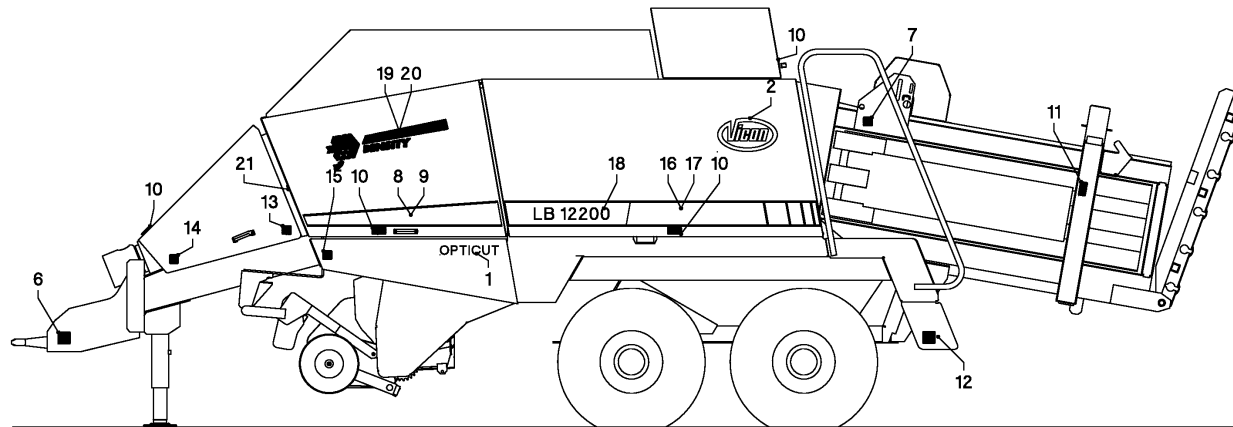

LB 12200 / DECAL SCHEME

0402GP2-3-095

LB 12200 / DECAL SCHEME

PosNo.	Part No.	Qty.	Description	Remark
1	VF16518387	2	LABEL-OPTICUT	
2	VNB2071474	4	DECAL	
3	VNB2822600	1	CD-ROM (E-TEILE VICON)	
4	VGG0609GP(3)	1	OPERATION MANUAL	
5	VGP0706GP(3)	1	PARTS BOOK	
6	VRR0066574	1	DECAL	
7	VRR0315474	1	LOCKING DEVICE	
8	VRR0668774	1	DECAL	
9	VRR0692874	1	DECAL	
10	VGTR2006	6	DECAL "STOP ENGINE BEFORE MAINTENANCE"	
11	VGTR2007	2	DECAL "STAY CLEAR OF PARTS MOVING DOWN"	
12	VGTR2013	2	SAFETY DECAL	
13	VGTR2024	3	SAFETY DECAL	
14	VGTR2029	2	SAFETY DECAL	
15	VGTR2035	2	SAFETY DECAL	
16	VGTR3017	1	DECAL	
17	VGTR3018	1	DECAL	
18	VGTR3027	2	DECAL	
19	VGTR3047	1	DECAL	
20	VGTR3048	1	DECAL	
21	VGTR61	1	SAFETY DECAL