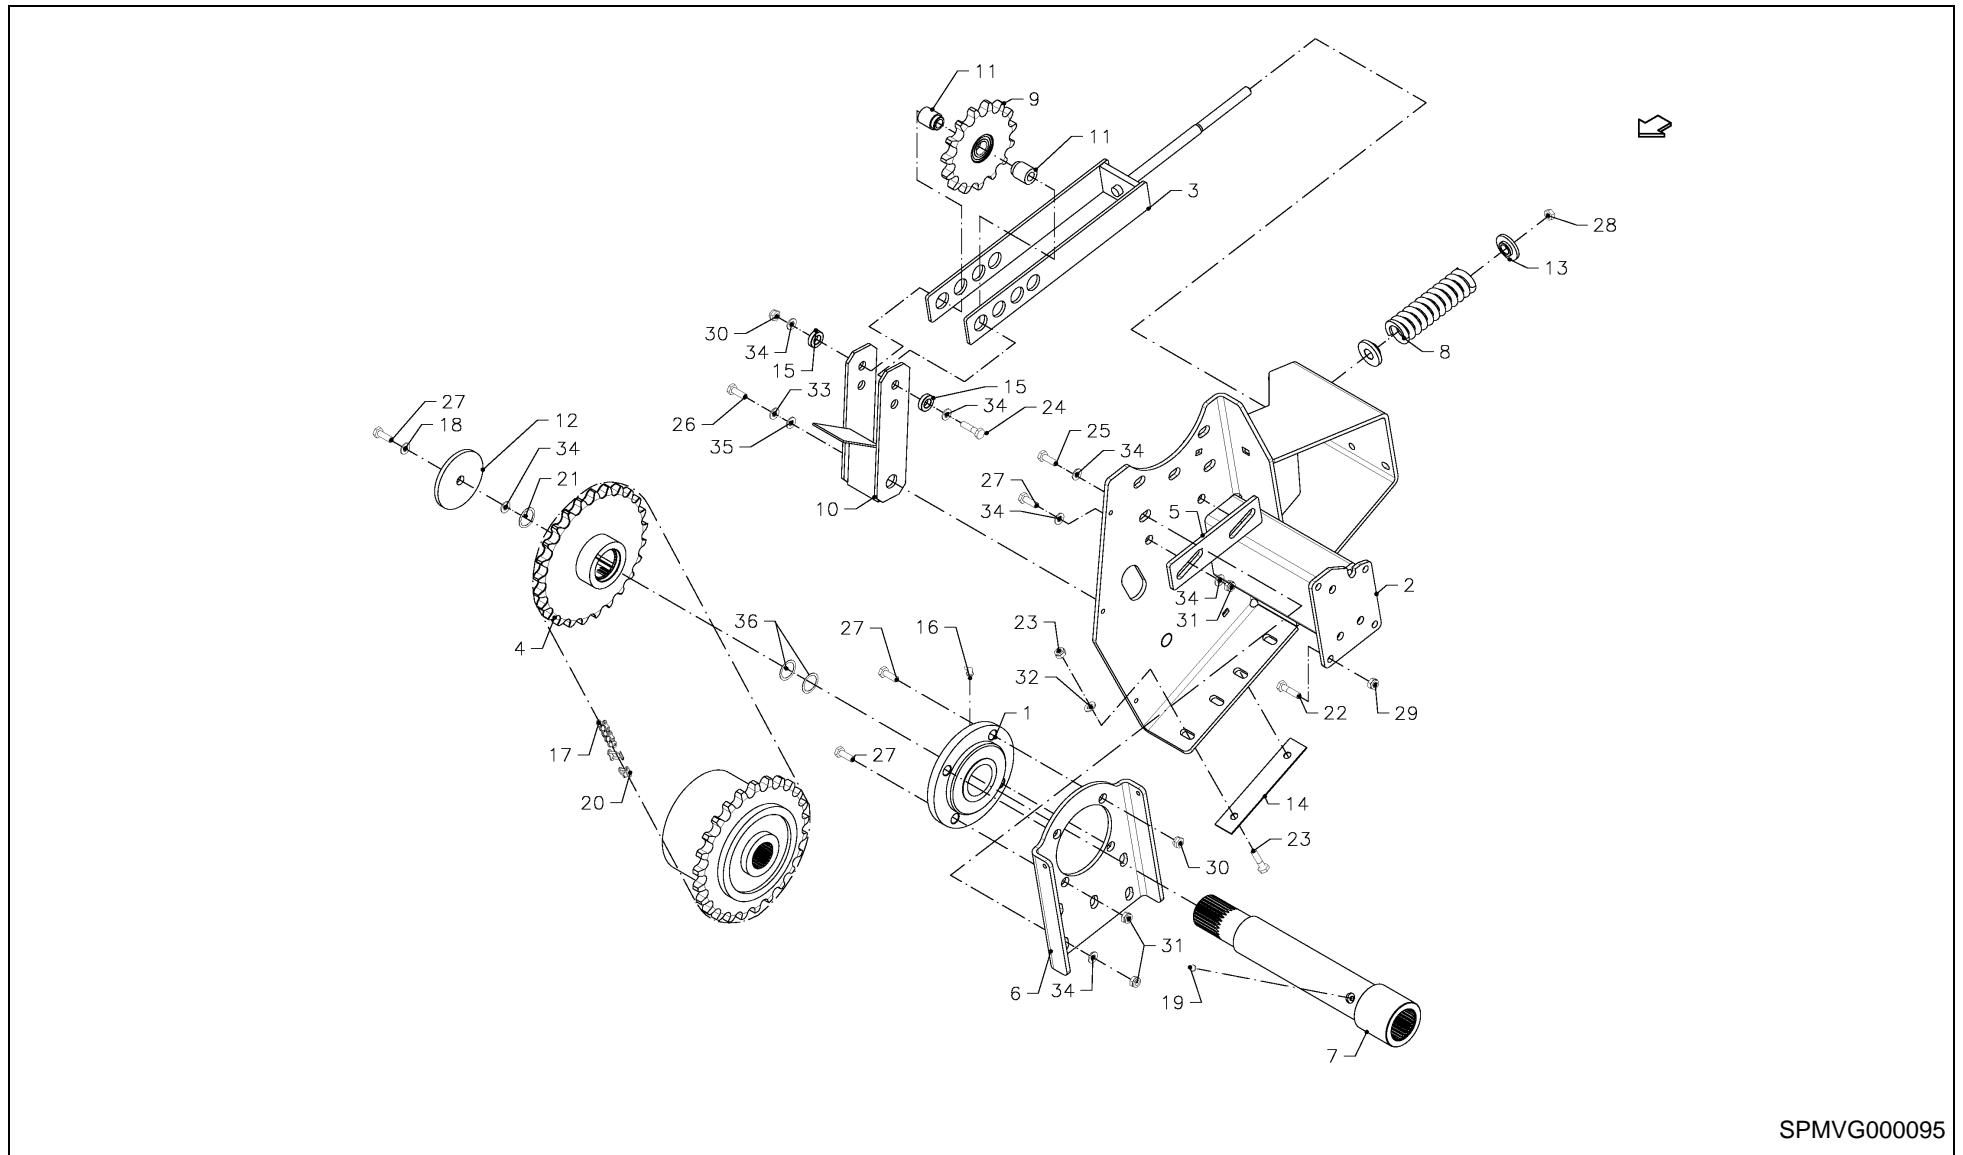

LB 12200 / TENSIONER, CHAIN

SPMVG000095

LB 12200 / TENSIONER, CHAIN

PosNo.	Part No.	Qty.	Description	Remark
1	VR40737011	1	CUSHION, BALL	
2	VGGP01328K0	1	SUPPORT	
3	VGGP01637K0	1	TENSIONNER	
4	VGGP0327K0	1	SPROCKET	
5	VGGP1331K0	1	STRIP	
6	VGGP474K0	1	SUPPORT	
7	VGGP664	1	AXLE	
8	VGPZ328K0	1	SPRING, COMPRESSION	
9	VRR0211400	1	SPROCKET	
10	VRR0482482	1	SUPPORT	
11	VRR0482893	2	SLEEVE	
12	VRR0489593	1	RING	
13	VRR0635493	1	RING	
14	VRR0642182	1	PLATE	
15	VRR0831993	2	RING	
16	VF06213887	1	GREASE NIPPLE	
17	VR17653553	1	CHAIN	
18	VG37129064V	1	WASHER, BELLEVILLE	
19	VG38229007	1	GREASE NIPPLE	
20	VR43202701	1	OFFSET LINK	
21	VG AH00133	1	SHIM SET -X20.5X35	
22	KG00336961	4	HEX. BOLT M12X45 10.9	
23	KG00357461	2	HEX. BOLT M12X45 8.8	
24	KG00363061	1	HEX. BOLT M16X130 8.8	
25	KG00459061	5	HEX. SCREW M16X45 10.9	
26	KG00474261	1	HEX. SCREW M10X25 8.8	
27	KG00480361	7	HEX. SCREW M16X45 8.8	
28	KG01052361	1	HEX. NUT M16 8	
29	KG01068961	6	LOCK NUT M12 10	
30	KG01069161	9	LOCK NUT M16 10	
31	KG01069161	5	LOCK NUT M16 10	
32	KG01267561	2	WASHER M12	
33	VGND3147V	1	CIRCLIP	
34	VGND3173V	16	RING	
35	VGNP705V	1	RING	
36	VGTH00145	1	SHIM SET