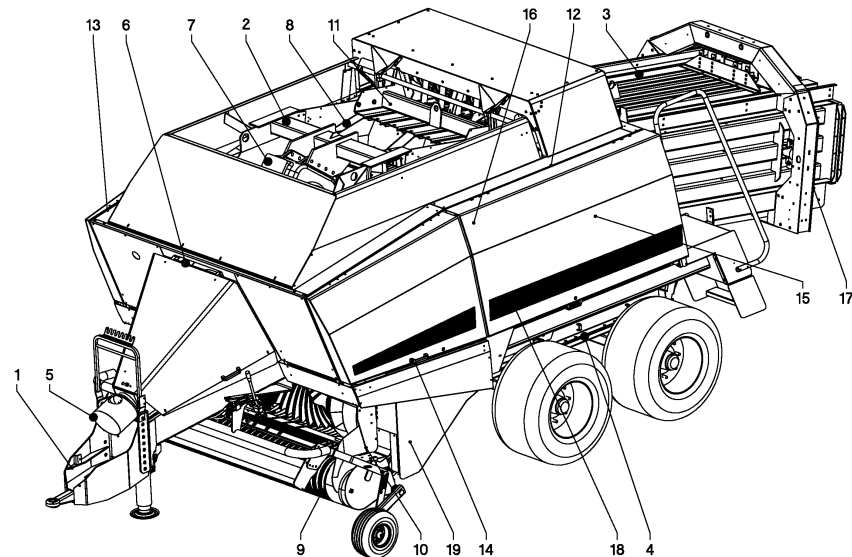

LB 12200

Spare Parts Manual

Article number: VGP0706GP(3)
Language: EN
Production year (from): 2007
Prod. Series nr (from):
GP00253 < Mach. ID <=

LB 12200 / Table of Contents

PosNo.	Assembly group	Page
1	HITCHING EQUIPMENT	1
1	JACK STAND	2
2	MAIN FRAME	3
3	CHAMBER, BALE	4
3	BALE CHUTE	5
4	SINGLE AXLE	6
4	WHEEL SET	7
4	BRAKE	8
4	BRAKE	9
4	VALVE UNIT	10
4	BRAKE	11
4	FRAME, CPL. TANDEM	12
4	BRAKE DRUM, TANDEM	13
4	FIXED AXLE, TANDEM	14
4	SPRING SET, TANDEM	15
4	STEERING AXLE, TANDEM	16
4	PARKING BRAKE, TANDEM	17
4	BRAKE, TANDEM	18
4	BRAKE, TANDEM	19
5	SHAFT, UNIV. JOINT	20
5	SHAFT, UNIV. JOINT	21
6	FLYWHEEL	22
6	FLYWHEEL BRAKE, MECH.	23
6	FLYWHEEL BRAKE, HYDR.	24
7	DRIVE, MAIN	25
8	PLUNGER, DRIVING	26
8	PLUNGER	27
8	GUIDE CPL.	28
9	WIND GUARD	29
9	PICK-UP ASSY	30
9	CHAIN TENSIONER	31
9	HYDRAULIC PARTS	32
9	GAUGE WHEEL, CPL.	33
9	ROTOR	34
9	FRAME, ROTOR	35
9	ROTOR, CUTTING- 23-OC	36
9	FRAME, ROTOR 23-OC	37
9	DRIVE MECANISM (ROTOR + 23-OC)	38
9	FRAME, KNIVES	39
9	HYDRAULIC PARTS	40