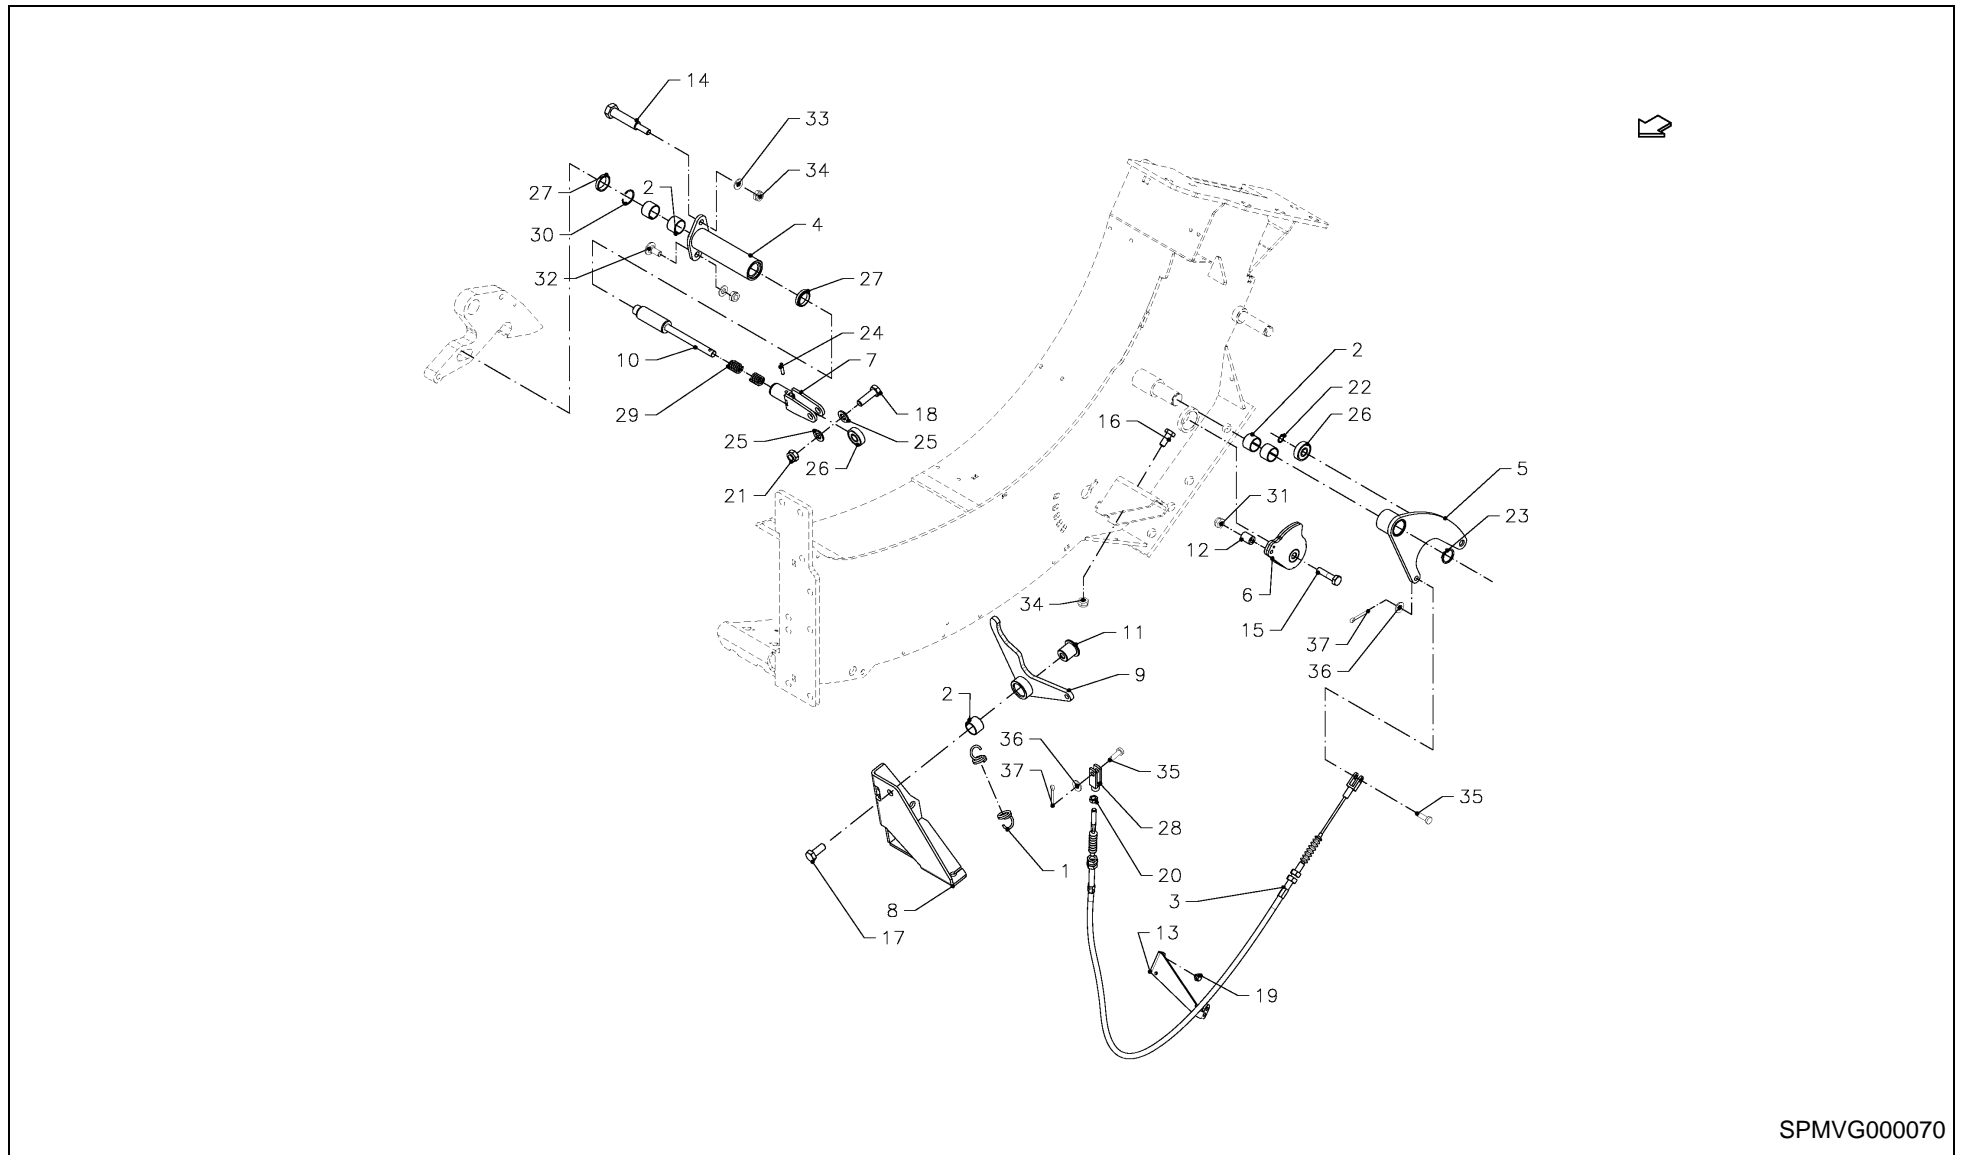

LB 12200 / PIN, LOCKING

SPMVG000070

LB 12200 / PIN, LOCKING

PosNo.	Part No.	Qty.	Description	Remark
1	VG18601320V	1	SPRING, TENSION	
2	VR40227280	5	BUSH	
3	VGGP001340	1	CABLE ASSY	
4	VGGP01034V	1	SUPPORT	
5	VGGP01050K0	1	ARM	
6	VGGP01053V	1	CAM	
7	VGGP01337V	1	YOKE	
8	VGGP01339K0	1	SUPPORT	
9	VGGP01367K0	1	ARM	
10	VGGP1030	1	PIN	
11	VGGP1369V	1	SLEEVE	
12	VGGP1373V	1	SLEEVE	
13	VGGP1775K0	1	SUPPORT	
14	VGGP950V	1	BOLT, SPEC.	
15	KG00355361	1	HEX. BOLT M10X45 8.8	
16	KG00474200	1	HEX. SCREW M10X25 8.8	
17	KG00476561	1	HEX. SCREW M12X30 8.8	
18	KG00476761	1	HEX. SCREW M12X40 8.8	
19	KG01000161	2	FLANGED BOLT M6X12	
20	KG01051961	1	HEX. NUT M8 8	
21	KG01068961	1	LOCK NUT M12 10	
22	KG01107062	1	CIRCLIP-A 12 X 1	
23	KG01108362	1	CIRCLIP-A 25 X 1.2	
24	KG01187762	1	TENSION PIN 5X26	
25	KG01267561	2	WASHER M12	
26	VGND5257	2	ROLLER, CAM	
27	VGND6369	2	WIPER	
28	VGND9801V	1	CLEVIS ASSY G8X32DIN71752	
29	VGPZ468	1	SPRING, COMPRESSION	
30	VGPZ472	1	CIRCLIP	
31	KG01067361	1	LOCK NUT M6 8	
32	KG00641761	1	CARRIAGE BOLT M10X40 8.8	
33	KG01267461	2	WASHER M10	
34	KG01068861	3	LOCK NUT M10 10	
35	VGGP1655V	2	PIN	
36	KG01267361	2	WASHER M8	
37	KG01248161	2	SPLIT PIN 2X16 ST