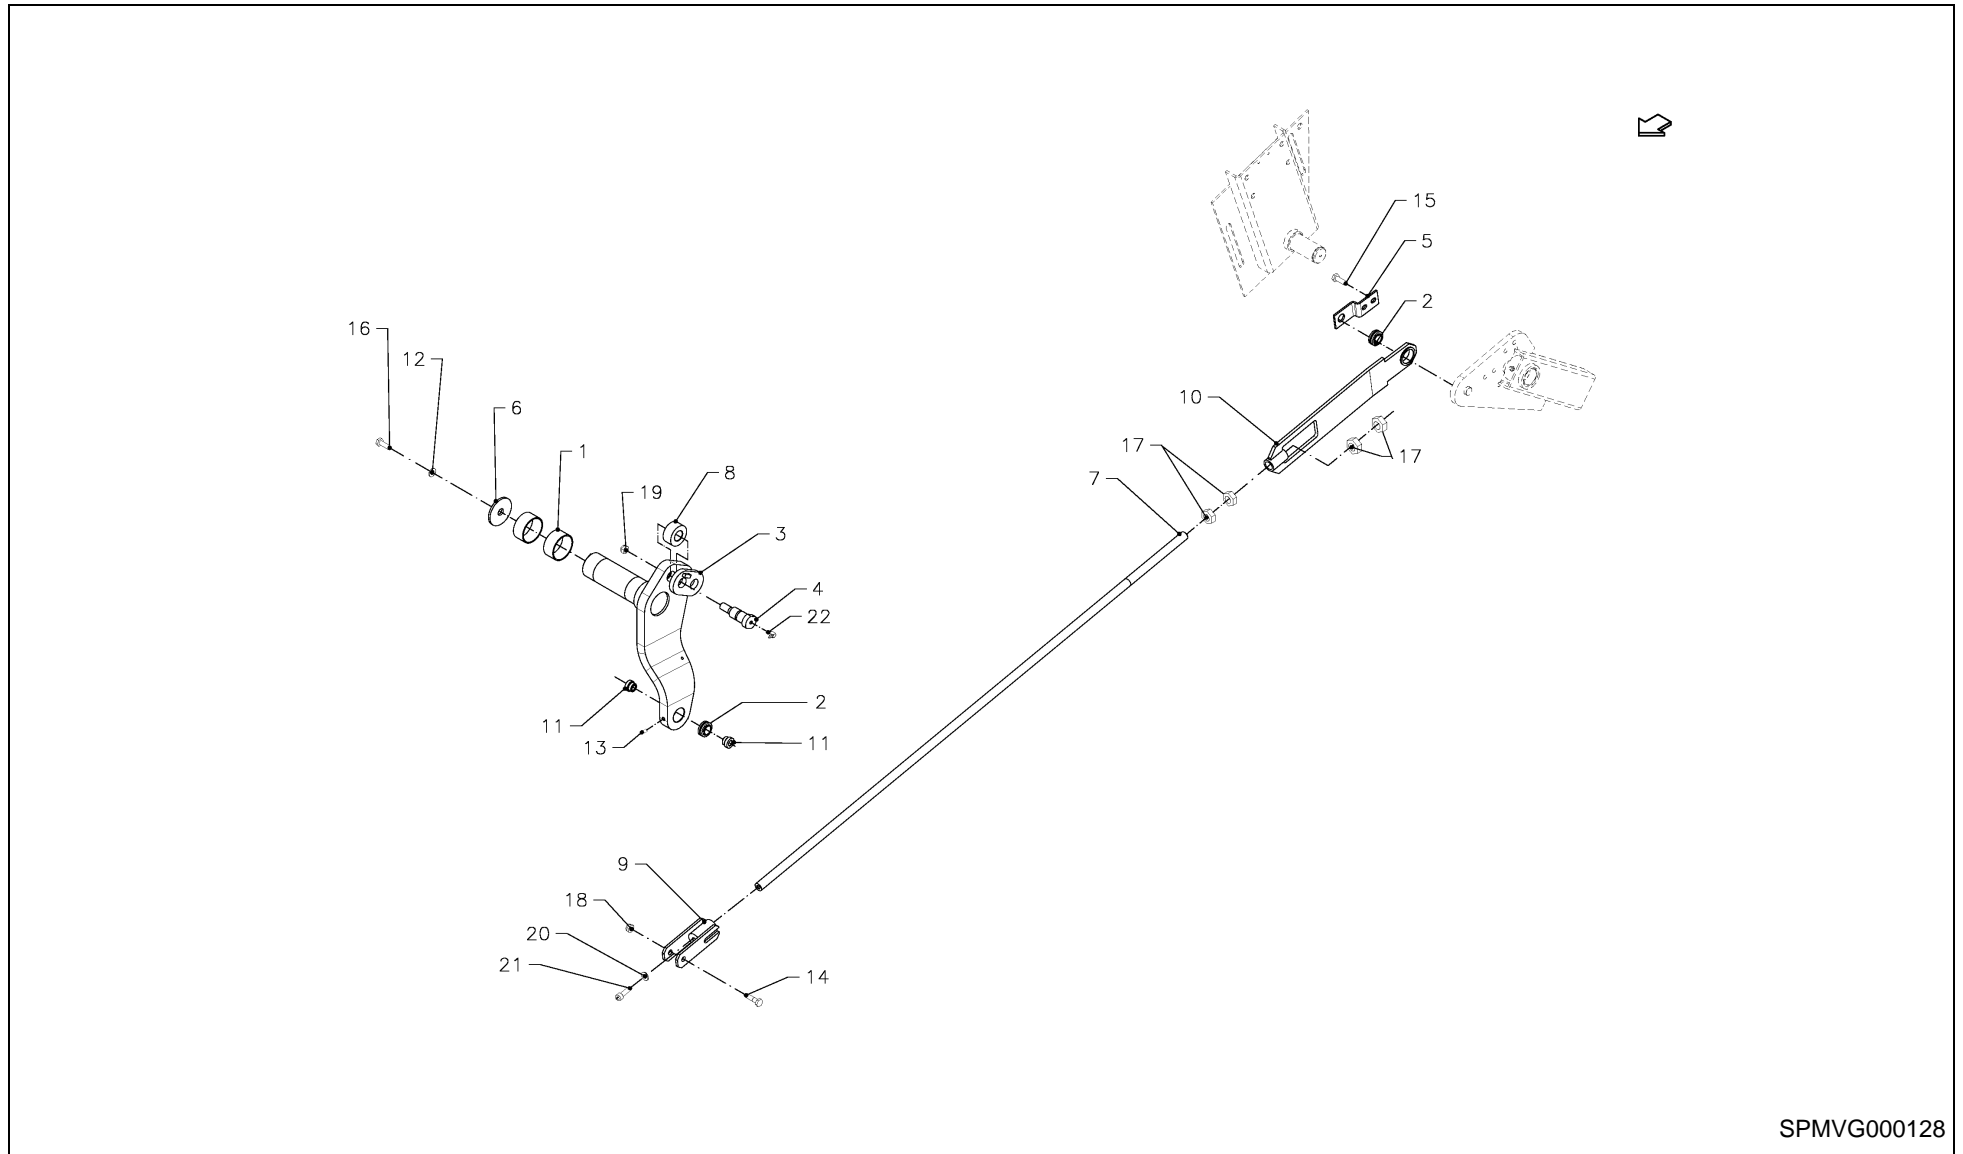

LB 12200 / BAR, DRIVE

SPMVG000128

LB 12200 / BAR, DRIVE

PosNo.	Part No.	Qty.	Description	Remark
1	VN40227720	2	SLEEVE, ROTATION	
2	VN40310404	2	CUP AND BALL JOINT	
3	VGGB0401K0	1	LEVER	
4	VRR0219302	1	AXLE	
5	VRR0290182	1	STRIP	
6	VRR0476693	1	RING	
7	VRR0632282	1	STRIP	
8	VRR0632393	1	RING	
9	VRR0632782	1	YOKE	
10	VRR0633500	1	STRIP	
11	VRR0633693	2	PIPE, SPACING	
12	VG37129064V	1	WASHER, BELLEVILLE	
13	VG38229007	1	GREASE NIPPLE	
14	KG00357961	1	HEX. BOLT M12X70 8.8	
15	KG00474461	2	HEX. SCREW M10X35 8.8	
16	KG00480261	1	HEX. SCREW M16X40 8.8	
17	KG01052561	4	HEX. NUT M20 8	
18	KG01068961	1	LOCK NUT M12 10	
19	KG01069161	1	LOCK NUT M16 10	
20	VGND3147V	1	CIRCLIP	
21	VRR0712800	1	SHEAR BOLT SET	3xM10
22	VN41702900	1	GREASE NIPPLE M8X1,25-90°