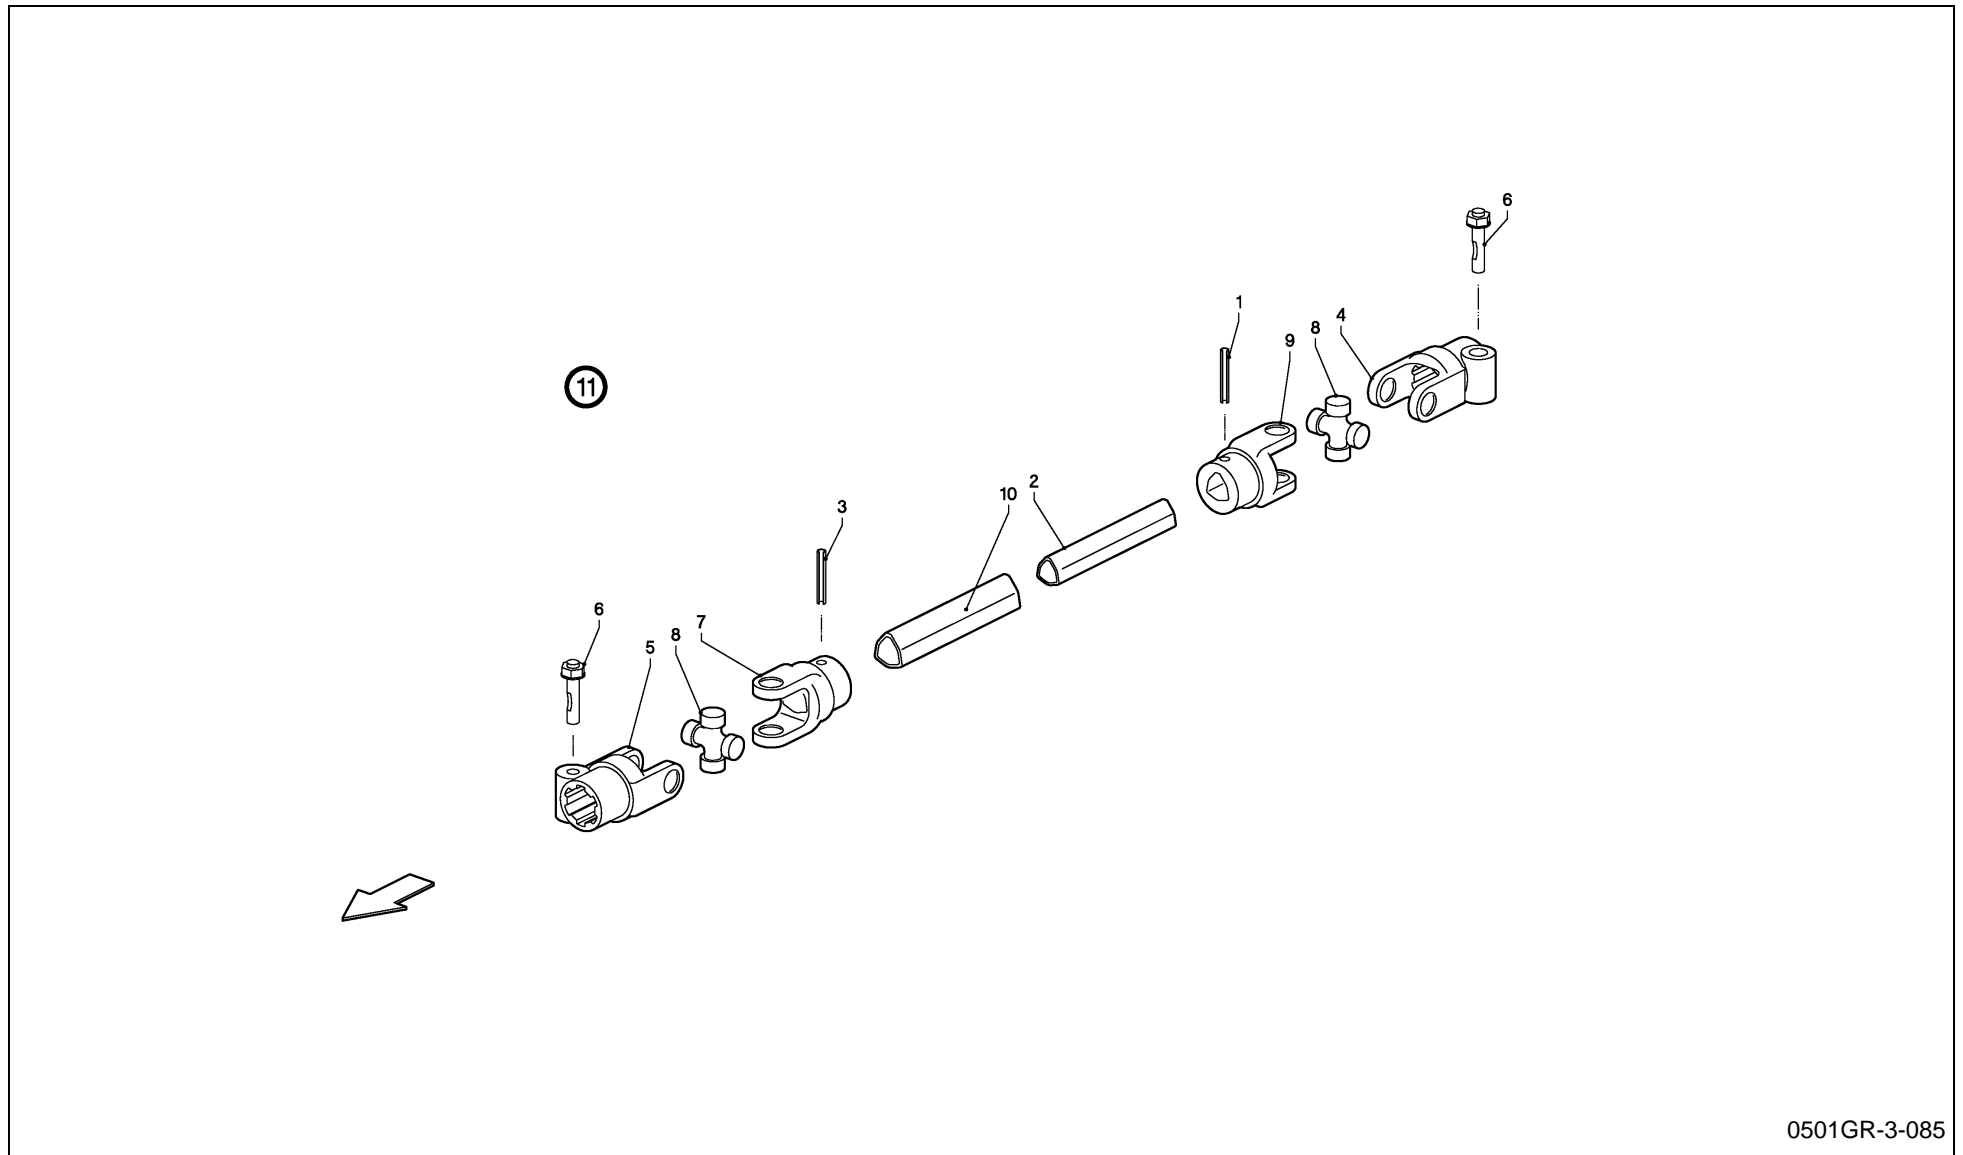

LB 12200 / GEARBOX ASSY

0501GR-3-084

LB 12200 / GEARBOX ASSY

PosNo.	Part No.	Qty.	Description	Remark
1	KG00474061	8	HEX. SCREW M10X20 8.8	
2	KG01110162	1	CIRCLIP-A 45 X 1.75	
3	KG01281761	8	SPRING WASHER M10	
4	VRR0466208	2	SEEGER-RING	
5	VGTP0011	1	SHIM SET	GIVE QUANTITY WHEN ORDERING
6	VRR0466210	1	CUSHION, ASSY	
7	VRR0466211	2	CUSHION, ASSY	
8	VRR0466212	1	CUSHION, ASSY	
9	VRR0519202	2	OIL SEAL	
10	VRR0519203	1	OIL SEAL	
11	VRR0519204	4	PLUG	
12	VRR0519205	1	SHIM	GIVE QUANTITY WHEN ORDERING
13	VRR0519208	1	AXLE	
14	VRR0519301	1	GEARBOX ASSY	
15	VRR0519302	1	HOUSING	
16	VRR0519303	1	LID	
17	VRR0519304	1	PINION, BEVEL	