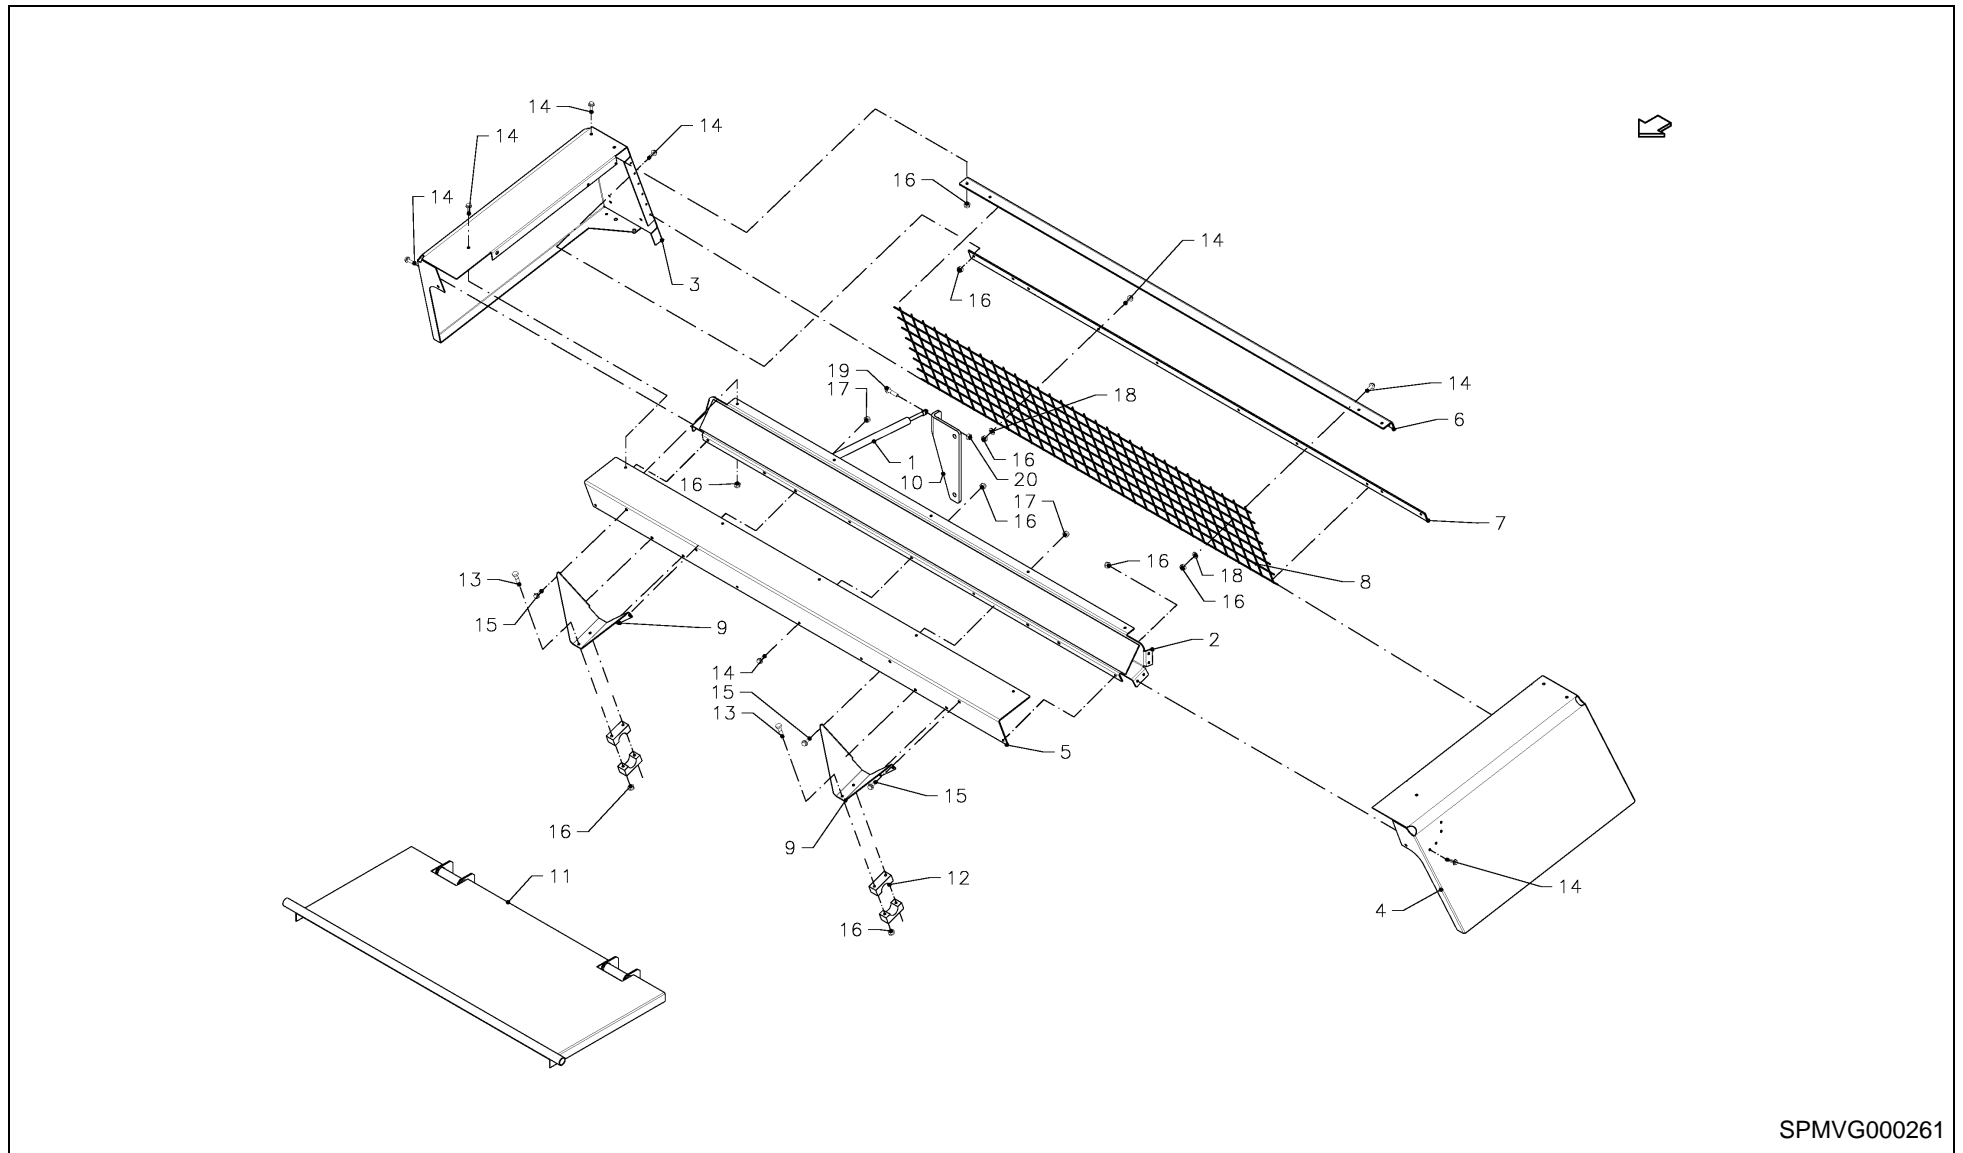

LB 12200 / PROTECTION, KNOTTING APPARATUS

SPMVG000261

LB 12200 / PROTECTION, KNOTTING APPARATUS

PosNo.	Part No.	Qty.	Description	Remark
1	VRR0345701	2	SPRING, GAS	
2	VGGP0351K0	1	STEUN	
3	VGGP1126K1	1	GUARD	
4	VGGP1127K1	1	GUARD	
5	VGGP1130K0	1	PROFILE	
6	VGGP1131K0	1	PROFILE	
7	VGGP1132K0	1	PROFILE	
8	VGGP1133K0	1	CURTAIN	
9	VGGP352K0	2	SUPPORT	
10	VGGP461K0	1	PLATE	
11	VRR0238982	1	PLATE	
12	VRR0369701	2	FLANGE	
13	KG00351561	4	HEX. BOLT M6X65 8.8	
14	KG00980661	39	FLANGED BOLT M6X16 90	
15	KG00981161	8	FLANGED BOLT M8X16 90	
16	KG01061161	43	LOCK NUT M6 8	
17	KG01061261	8	LOCK NUT M8 8	
18	VGND3030V	12	WASHER, PLAIN	
19	KG00639361	2	CARRIAGE BOLT M8X35 8.8	
20	KG01068761	2	LOCK NUT M8 10