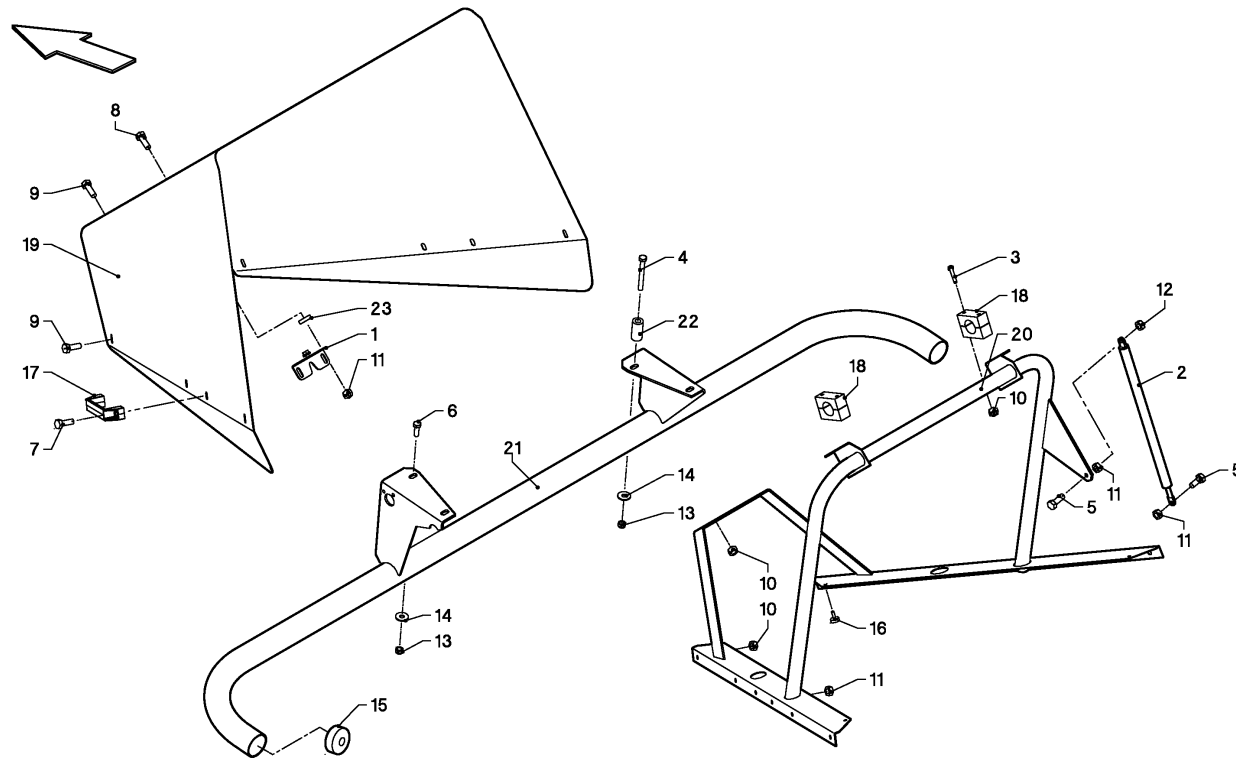

LB 12200 / PROTECTION, FRONT, CPL.

PosNo.	Part No.	Qty.	Description	Remark
1	VF16611457	1	FOLDING FASTENER	
2	VRR0345701	1	SPRING, GAS	
3	KG00351561	4	HEX. BOLT M6X65 8.8	
4	KG00356261	1	HEX. BOLT M10X90 8.8	
5	KG00472261	2	HEX. SCREW M8X30 8.8	
6	KG00474361	1	HEX. SCREW M10X30 8.8	
7	KG00545061	4	CHEESE HEAD SCREW M8X20 8.8	
8	KG00639261	2	CARRIAGE BOLT M8X30 8.8	
9	KG00980661	8	FLANGED BOLT M6X16 90	
10	KG01061161	8	LOCK NUT M6 8	
11	KG01061261	8	LOCK NUT M8 8	
12	KG01068761	1	LOCK NUT M8 10	
13	KG01068861	2	LOCK NUT M10 10	
14	VGMT152V	2	RING	
15	VF16615400	2	CAP, PLASTIC	
16	VRR0096801	2	STOP	
17	VRR0166601	1	HANDLE	
18	VRR0369701	2	FLANGE	
19	VRR0647094	1	SHIELD, UPPER	
20	VRR0647182	1	BRACE	
21	VRR0696894	1	GUARD RAIL	
22	VRR0697093	1	SLEEVE	
23	VGTH100V	4	RING