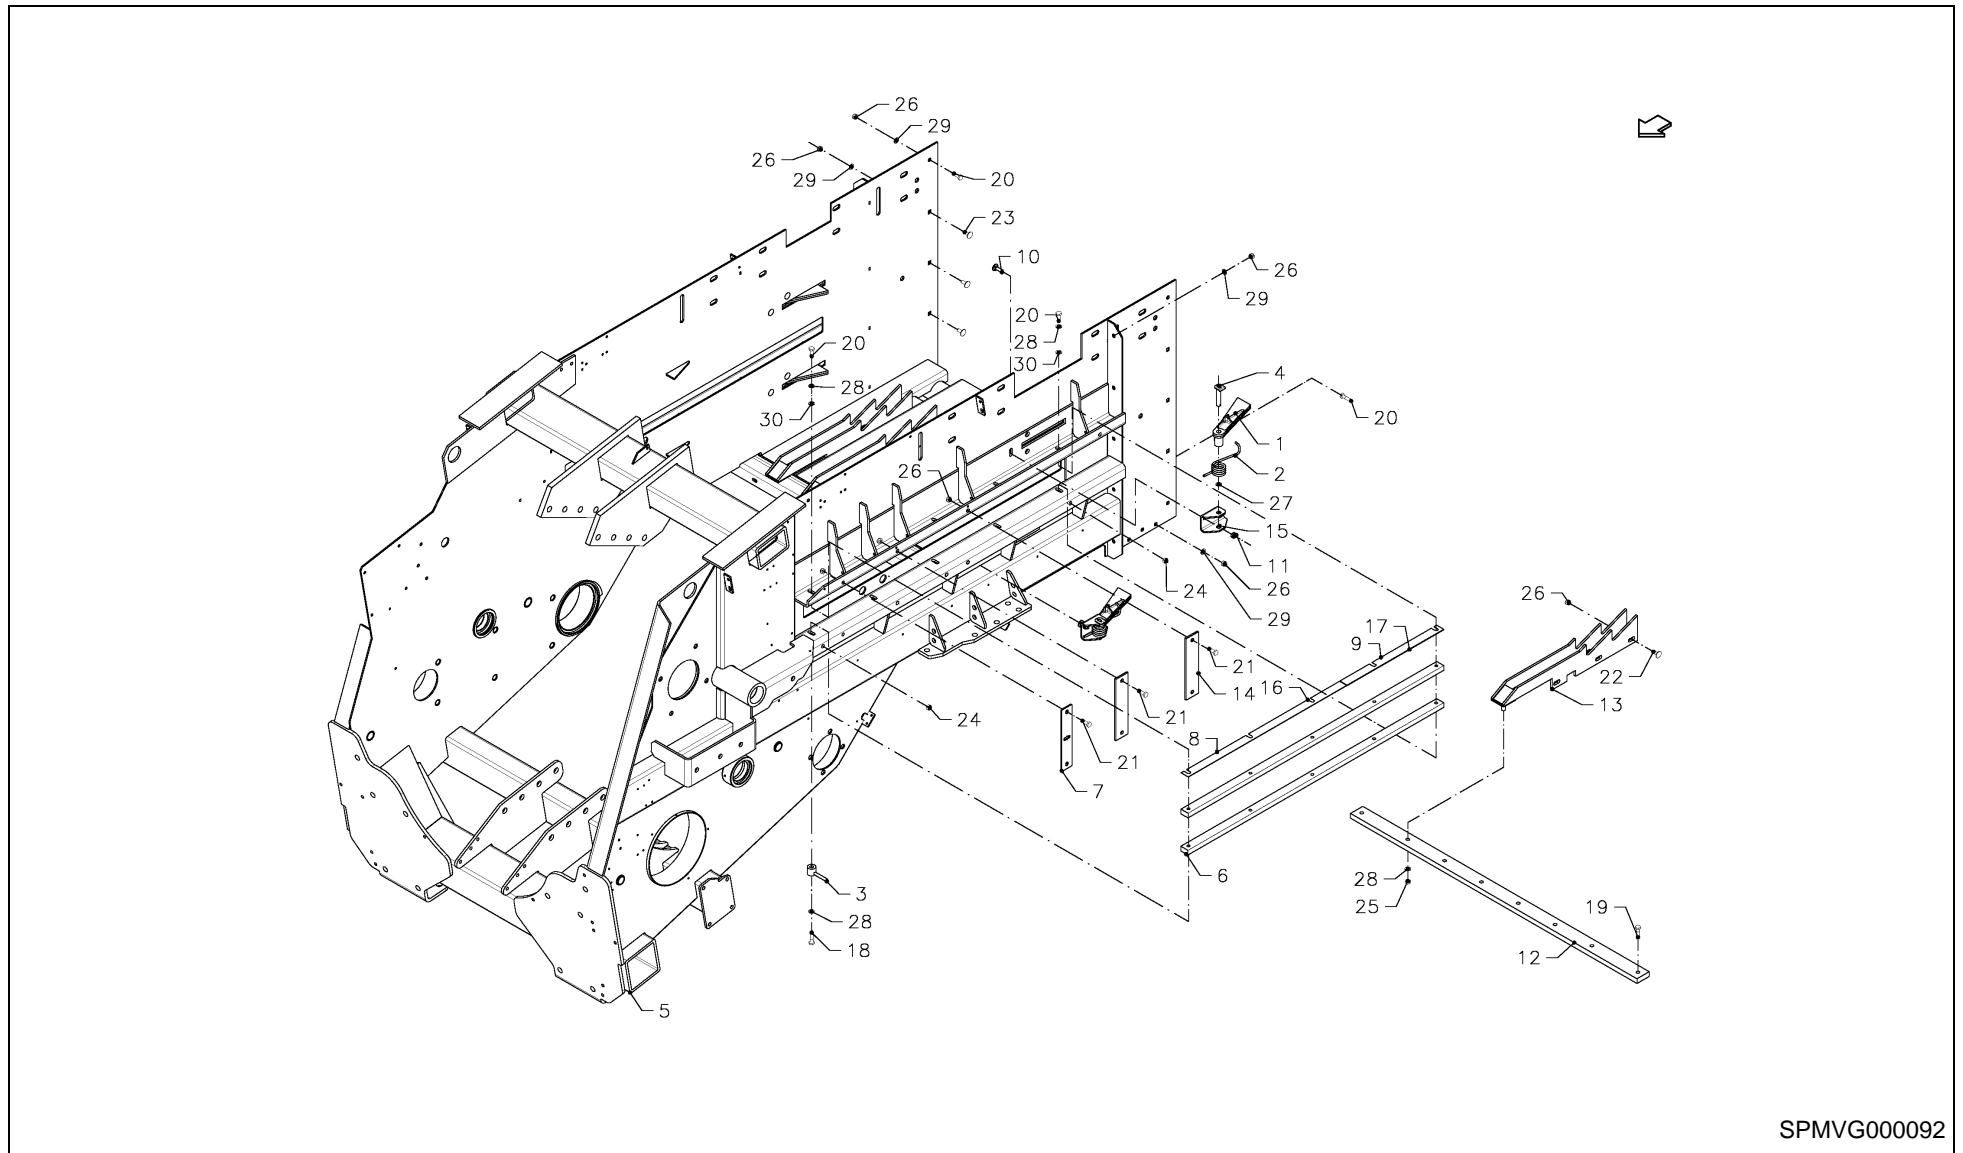

LB 12200 / MAIN FRAME

SPMVG000092

LB 12200 / MAIN FRAME

PosNo.	Part No.	Qty.	Description	Remark
1	VR16988003	4	STOP	
2	VR18604562	4	SPRING, TORSION	
3	VR25015029	4	TENSIONNER	
4	VR25018003	4	PIN	
5	VGGP0300K0	1	MAIN FRAME	
6	VGGP1213	4	GUIDE	
7	VGGP692K1	1	PLATE	
8	VGGP929	1	PLATE, SHIM	
9	VGGP930	1	PLATE, SHIM	
10	KG00641661	8	CARRIAGE BOLT M10X35 8.8	
11	KG01068861	8	LOCK NUT M10 10	
12	VRR0391682	1	SCRAPER	
13	VRR0506282	6	BRACKET	
14	VRR0578382	4	STRIP	
15	VRR0578682	4	BRACKET	
16	VRR0578802	2	PLATE, SHIM	
17	VRR0578902	2	PLATE, SHIM	
18	KG00357561	4	HEX. BOLT M12X50 8.8	
19	KG00357761	2	HEX. BOLT M12X60 8.8	
20	KG00476561	34	HEX. SCREW M12X30 8.8	
21	KG00476661	8	HEX. SCREW M12X35 8.8	
22	KG00644761	12	CARRIAGE BOLT M12X25 8.8	
23	KG00644861	6	CARRIAGE BOLT M12X30 8.8	
24	KG01052061	4	HEX. NUT M10 8	
25	KG01052161	6	HEX. NUT M12 8	
26	KG01068961	66	LOCK NUT M12 10	
27	KG01267761	4	WASHER M16	
28	VGND3148V	28	CIRCLIP	
29	VGND3163V	24	WASHER, PLAIN	
30	VGTH100V	16	RING