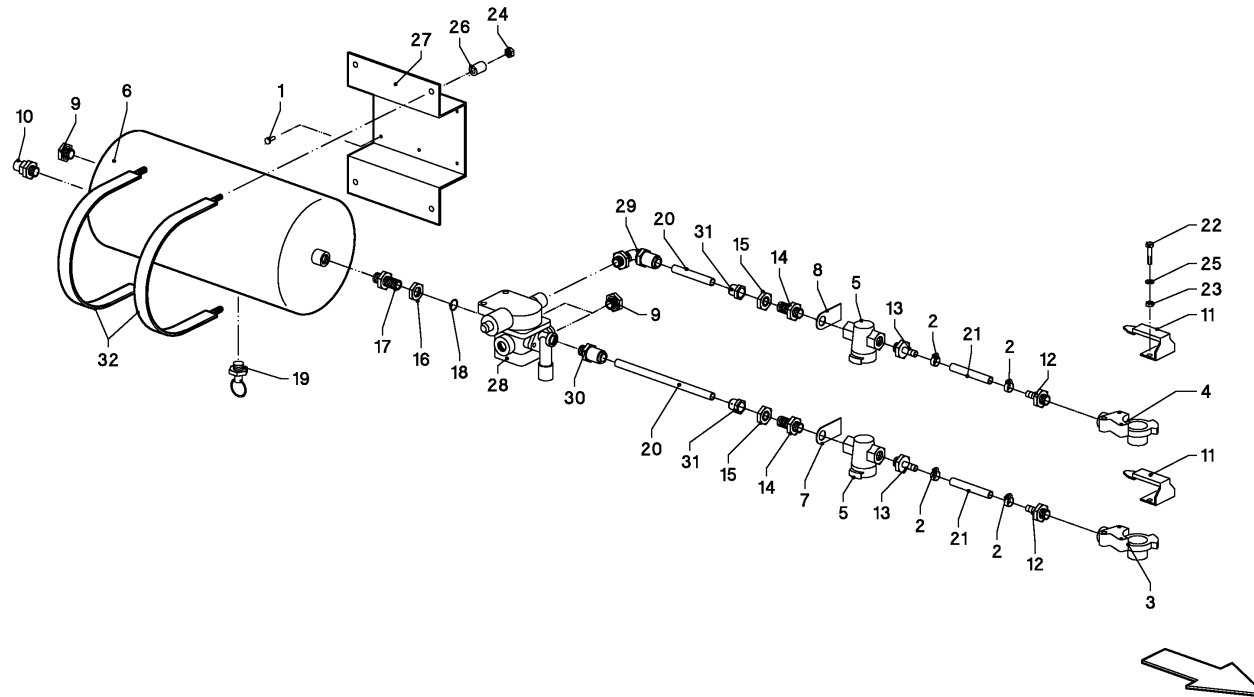

LB 12200 / VALVE UNIT

0501GR-3-012

LB 12200 / VALVE UNIT

PosNo.	Part No.	Qty.	Description	Remark
1	VGND90029	6	BLIND RIVET	
2	VR37749025	4	CABLE TIE	
3	VR38222301	1	COUPLING	
4	VR38222302	1	CONNECTOR	
5	VR38222304	2	FILTER	
6	VR38222306	1	TANK, BOTTOM	
7	VR38222309	1	PLATE	
8	VR38222310	1	PLATE	
9	VR38222324	2	COVEHOOD	
10	VR38222331	1	CONNECTOR	
11	VR38222333	2	BRACE	
12	VGGP377	2	STUD, HOSE	
13	VGGP379	2	STUD, HOSE	
14	VGGP380	2	COUPLING	
15	VGGP381	2	NUT	
16	VGGP385	1	NUT	
17	VGGP386	1	COUPLING	
18	VGGP387	1	O-RING	
19	VGGP388	1	VALVE	
20	VGGP588		HOSE	GIVE LENGTH WHEN ORDERING
21	VGGP590		HOSE	GIVE LENGTH WHEN ORDERING
22	KG00471961	2	HEX. SCREW M8X20 8.8	
23	KG01051961	2	HEX. NUT M8 8	
24	KG01068861	4	LOCK NUT M10 10	
25	VGND3146V	2	CIRCLIP	
26	VRR0048193	4	SLEEVE	
27	VRR0226382	1	BRACE	
28	VRR0535801	1	VALVE UNIT, PNEUM.	
29	VRR0546101	1	COUPLING	
30	VRR0546201	1	COUPLING	
31	VRR0546501	2	COUPLING	
32	VRR0548482	2	BRACE