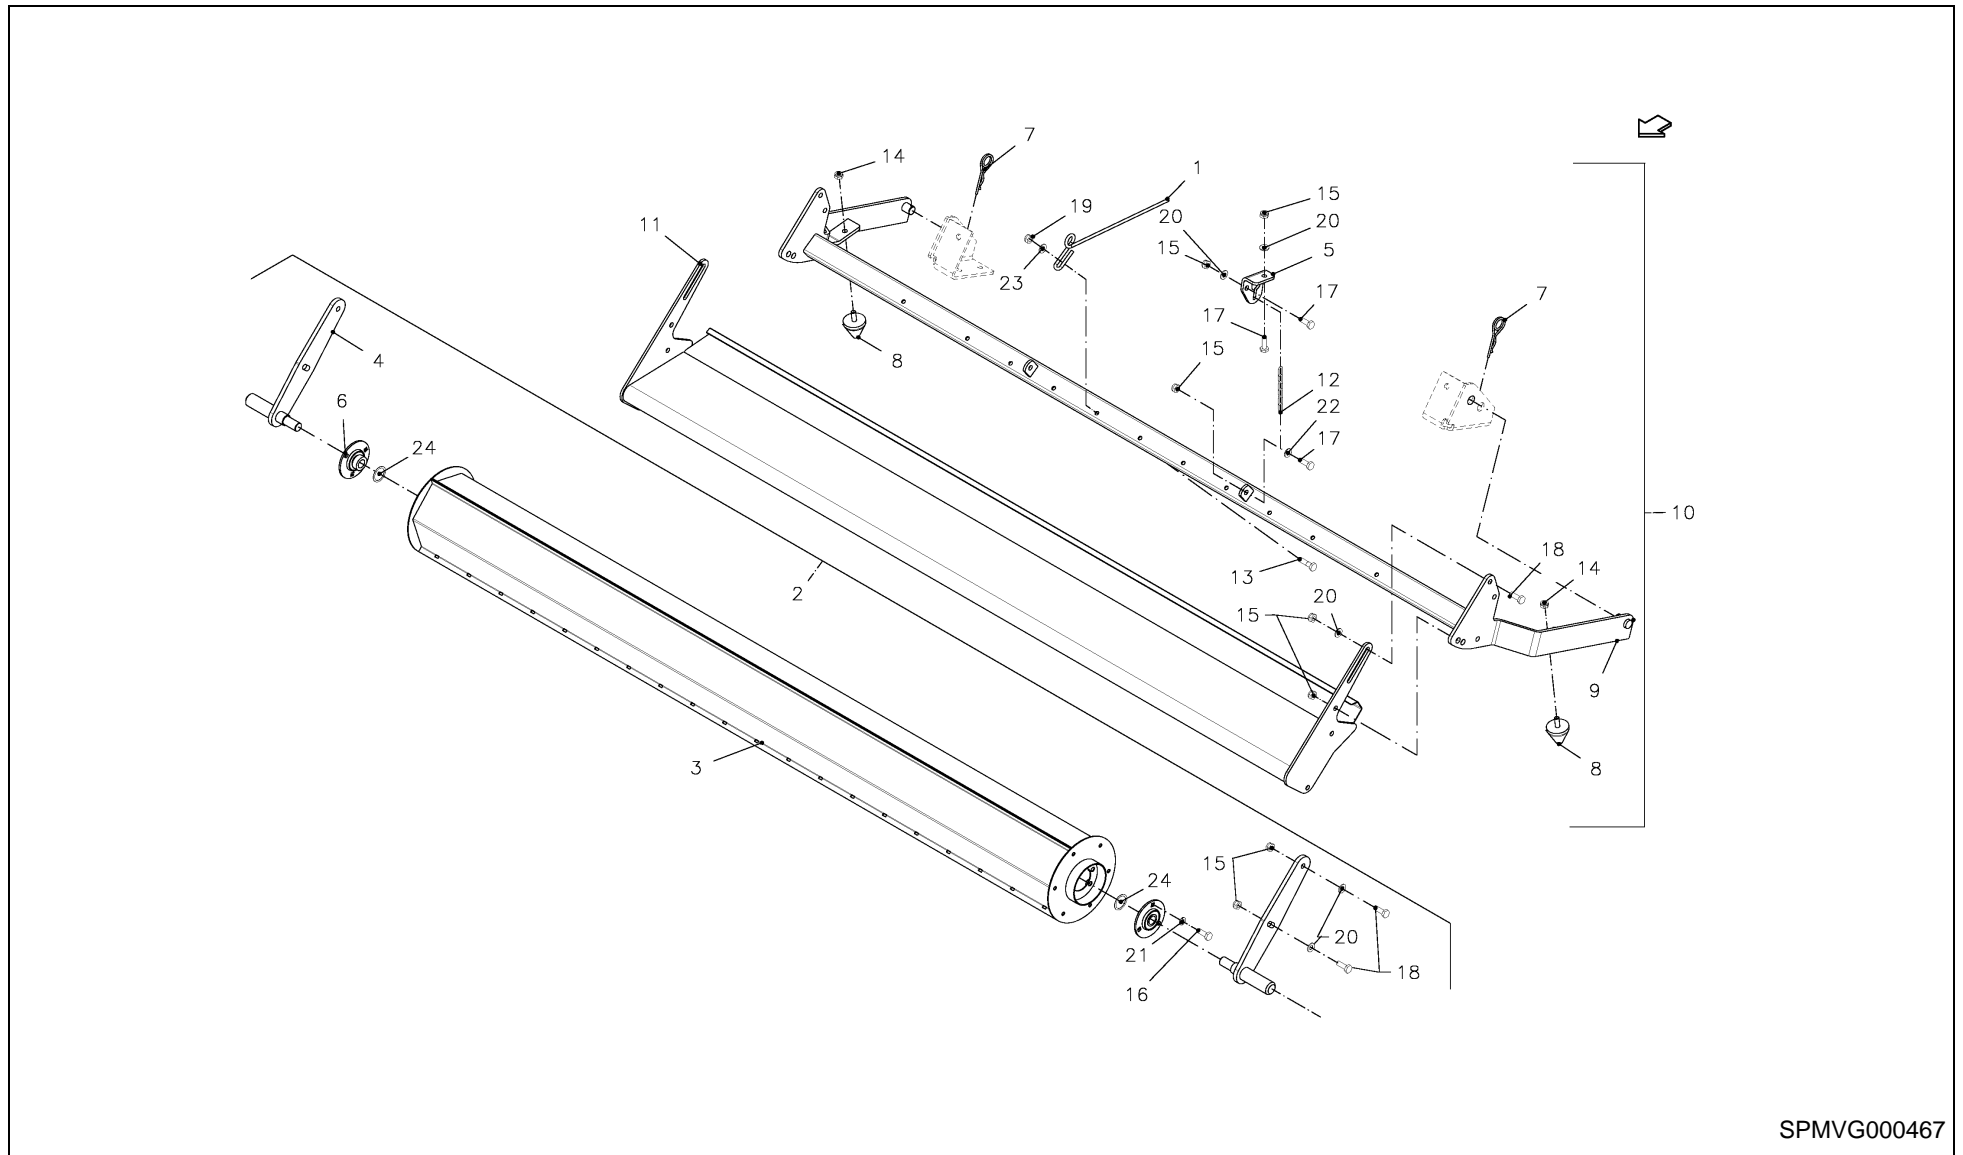

LB 12200 / WIND GUARD

SPMVG000467

LB 12200 / WIND GUARD

PosNo.	Part No.	Qty.	Description	Remark
1	VF16618436	11	SPRING TINE	
2	VGGP00919K0	1	ROLLER, CYLINDER	
3	VGGP0919K0	1	ROLLER, CYLINDER	
4	VGGP0921K0	2	SUPPORT	
5	VGGR83K0	2	PLAAT	
6	VGND5279	2	CUSHION, ADJUSTABLE	
7	VGZ25V	2	SPRING CLIP	
8	VRR0344501	2	STOP	
9	VRR0804282	1	BRACKET	
10	VRR0804400	1	CROP GUIDE CPL.	
11	VRR0806282	1	PLATE, GUIDE	
12	VF01397910	2	CHAIN/TRACK	
13	KG00353561	11	HEX. BOLT M8X55 8.8	
14	KG01061261	2	LOCK NUT M8 8	
15	KG01068861	11	LOCK NUT M10 10	
16	KG00471761	6	HEX. SCREW M8X16 8.8	
17	KG00474361	6	HEX. SCREW M10X30 8.8	
18	KG00474461	9	HEX. SCREW M10X35 8.8	
19	KG01072261	11	LOCK NUT M8 8	
20	KG01267461	6	WASHER M10	
21	KG01281661	6	SPRING WASHER M8	
22	VGMT152V	6	RING	
23	VGND3030V	11	WASHER, PLAIN	
24	VGMT0063	2	SHIM SET