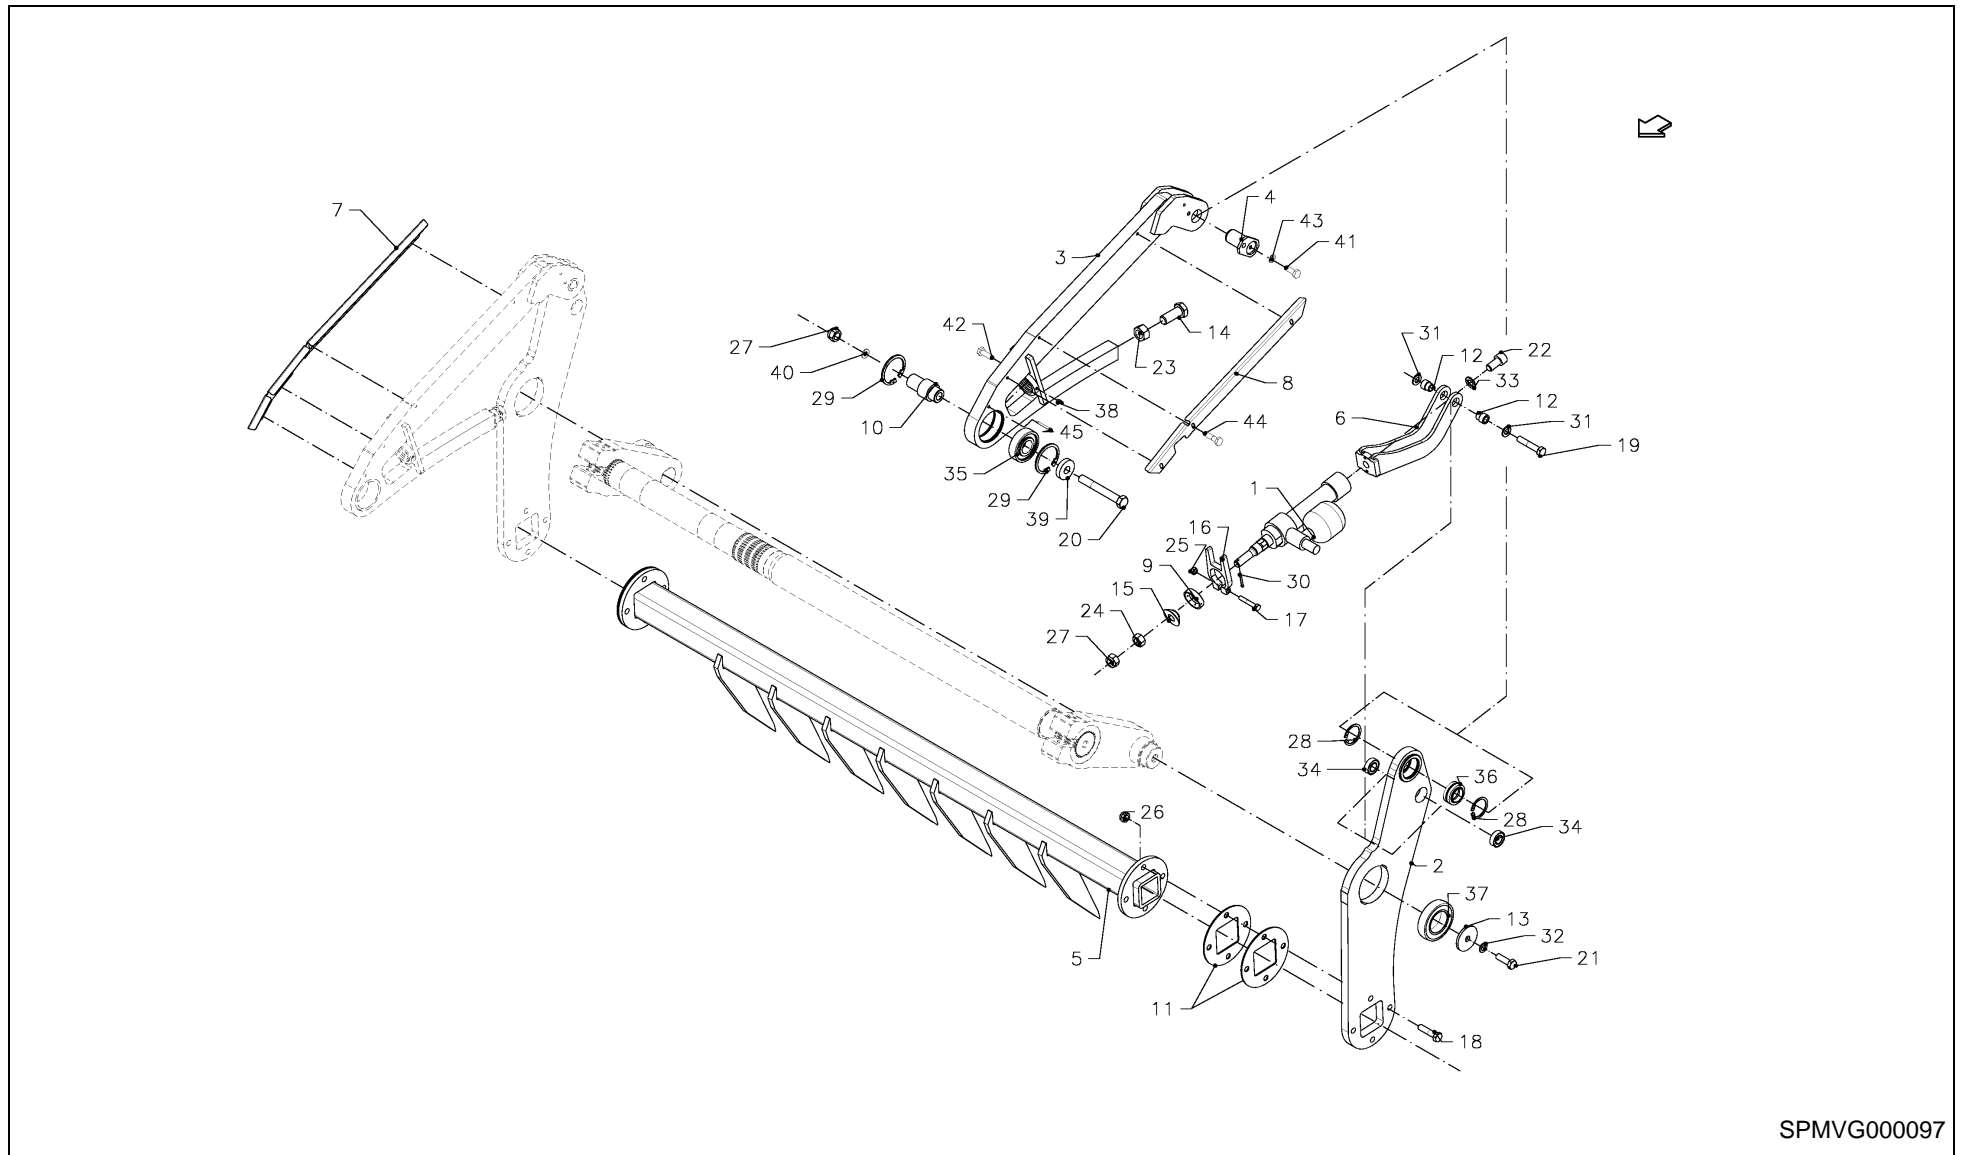

SPMVG000097

LB 12200 / FORK, INTAKE-

PosNo.	Part No.	Qty.	Description	Remark
1	VGGP00855K0	2	CYLINDER	
2	VGGP0504K0	2	ARM, STEERING	
3	VGGP0510K0	2	ARM, STEERING	
4	VGGP0528V	2	PEN	
5	VGGP0533K0	1	FORK, INTAKE-	
6	VGGP0935K0	2	ARM	
7	VGGP1326K0	1	PROFILE	
8	VGGP1327K0	1	PROFILE	
9	VGGP451	2	SHELL	
10	VGGP507V	2	PEN	
11	VGGP529V	4	PLATE	
12	VGGP559	4	SLEEVE	
13	VGGP665V	2	RING	
14	VGGP753V	2	BOUT	
15	VGGP934V	2	RING	
16	VGGP939K0	2	PLATE	
17	KG00353461	2	HEX. BOLT M8X50 8.8	
18	KG00357561	8	HEX. BOLT M12X50 8.8	
19	KG00357861	2	HEX. BOLT M12X65 8.8	
20	KG00362961	2	HEX. BOLT M16X120 8.8	
21	KG00476761	2	HEX. SCREW M12X40 8.8	
22	KG00554561	1	CHEESE HEAD SCREW M16X30 8.8	
23	KG01041261	2	HEX. NUT M20X1.5 8	
24	KG01052361	1	HEX. NUT M16 8	
25	KG01068761	1	LOCK NUT M8 10	
26	KG01068961	8	LOCK NUT M12 10	
27	KG01069161	2	LOCK NUT M16 10	
28	KG01128762	4	CIRCLIP-B 47 X 1.75	
29	KG01130500	4	CIRCLIP-B 72 X 2.5	
30	KG01251561	1	SPLIT PIN 4X25 ST	
31	KG01267561	2	WASHER M12	
32	KG01281861	2	SPRING WASHER M12	
33	KG01282061	1	SPRING WASHER M16	
34	KG01354500	4	BALL BEARING 6003-2RS	
35	KG01490300	2	BALL BEARING 6306-2RS C3	
36	VR40310406	2	BEARING SKF GE30ES-2RS	
37	VGND5259	2	CUSHION, BALL, ADJUSTABLE	
38	VGND9004V	2	GREASE NIPPLE	
39	VRR0220393	2	RING	
40	VG13925028V	1	RING	