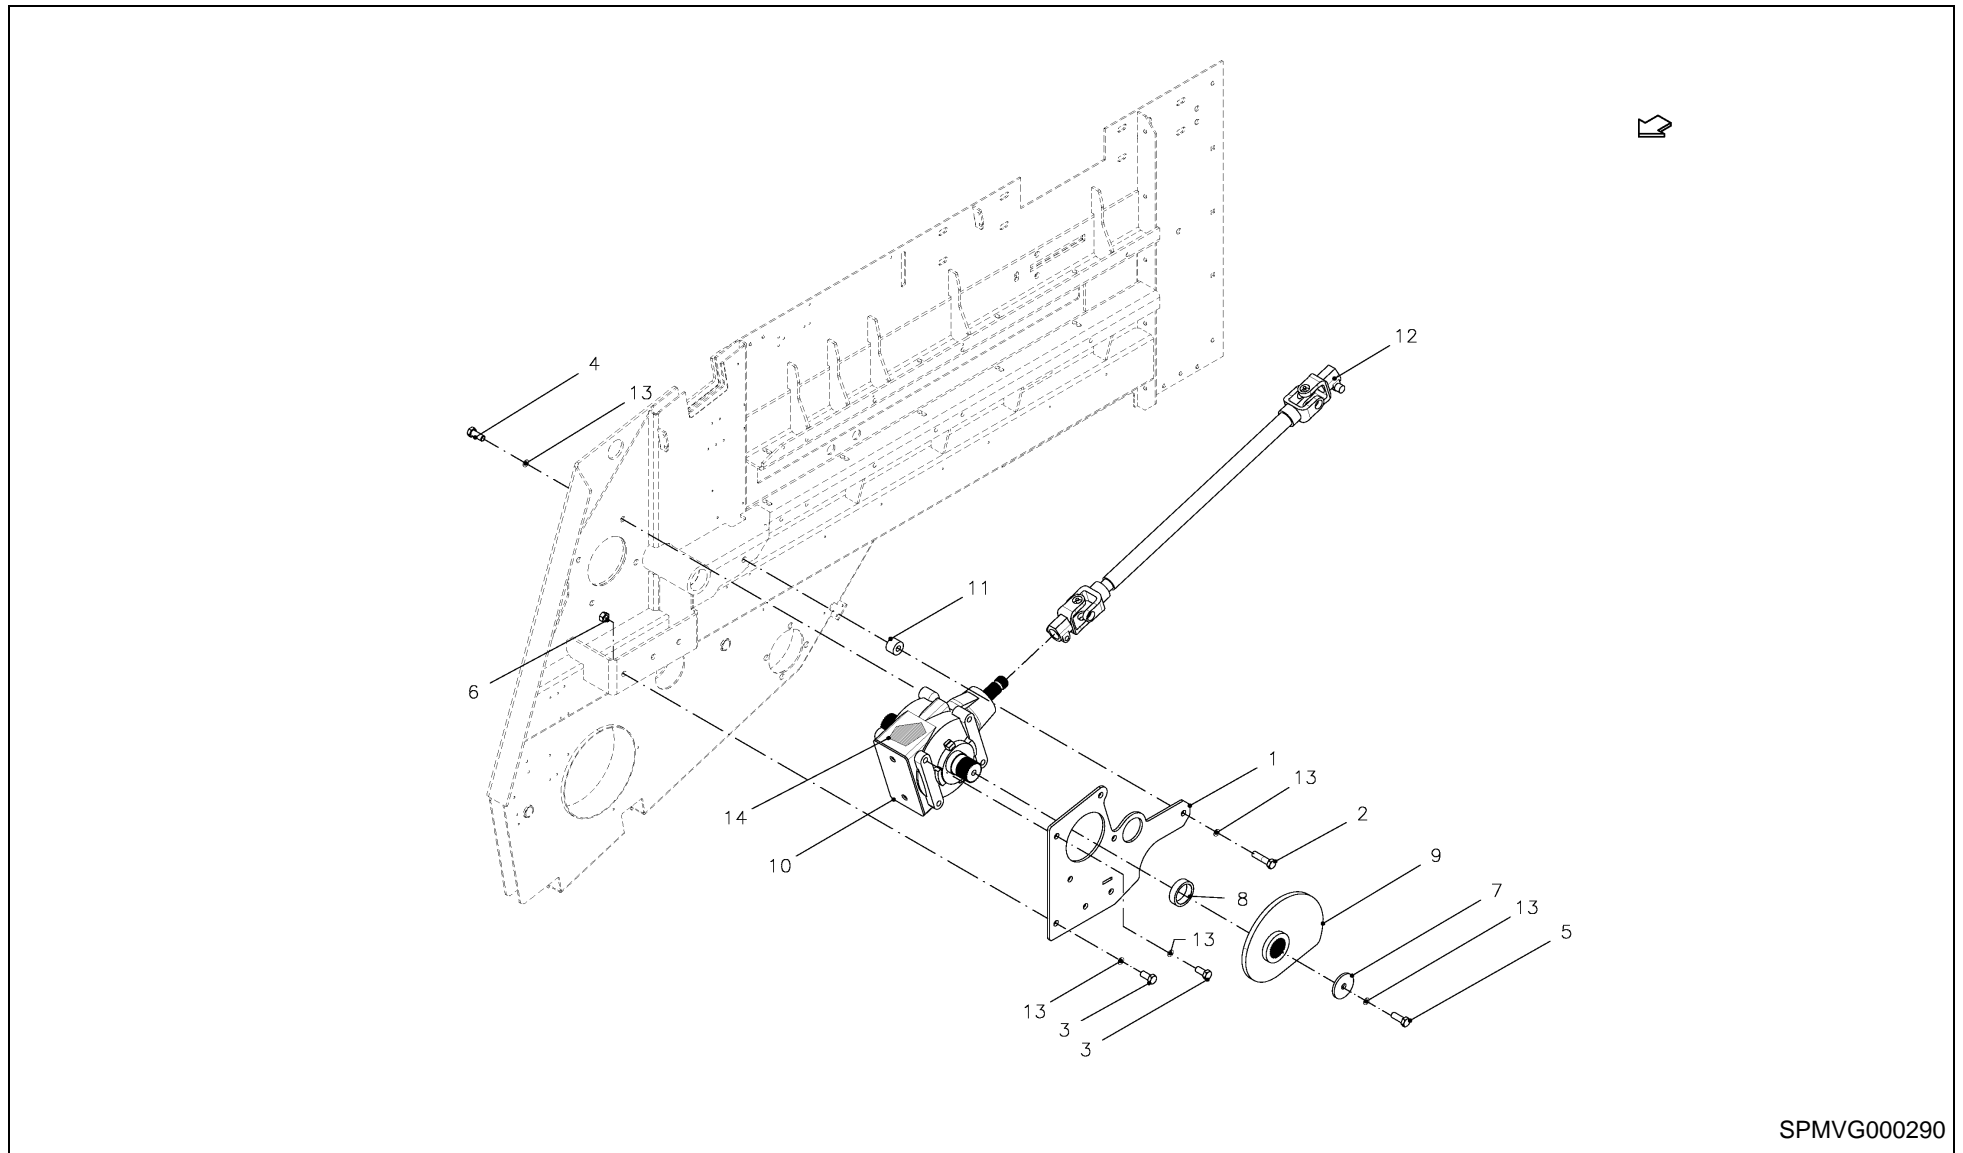

LB 12200 / LOCKING LEVER

SPMVG000290

LB 12200 / LOCKING LEVER

PosNo.	Part No.	Qty.	Description	Remark
1	VGGP905K0	1	SUPPORT	
2	KG00362261	1	HEX. BOLT M16X65 8.8	
3	KG00480161	4	HEX. SCREW M16X35 8.8	
4	KG00480261	4	HEX. SCREW M16X40 8.8	
5	KG00480361	1	HEX. SCREW M16X45 8.8	
6	KG01052361	4	HEX. NUT M16 8	
7	VRR0413093	1	RING	
8	VRR0464893	1	SLEEVE	
9	VRR0467582	1	CONTROL RUN	
10	VRR0519301	1	GEARBOX ASSY	
11	VRR0535193	1	SLEEVE	
12	VRR0659001	1	SHAFT, UNIV. JOINT	
13	VR37129064	9	RONDELLE 31432160	
14	VGND9824	1	OMALA 100 SHELL(OLIE/LTR.BULK)	