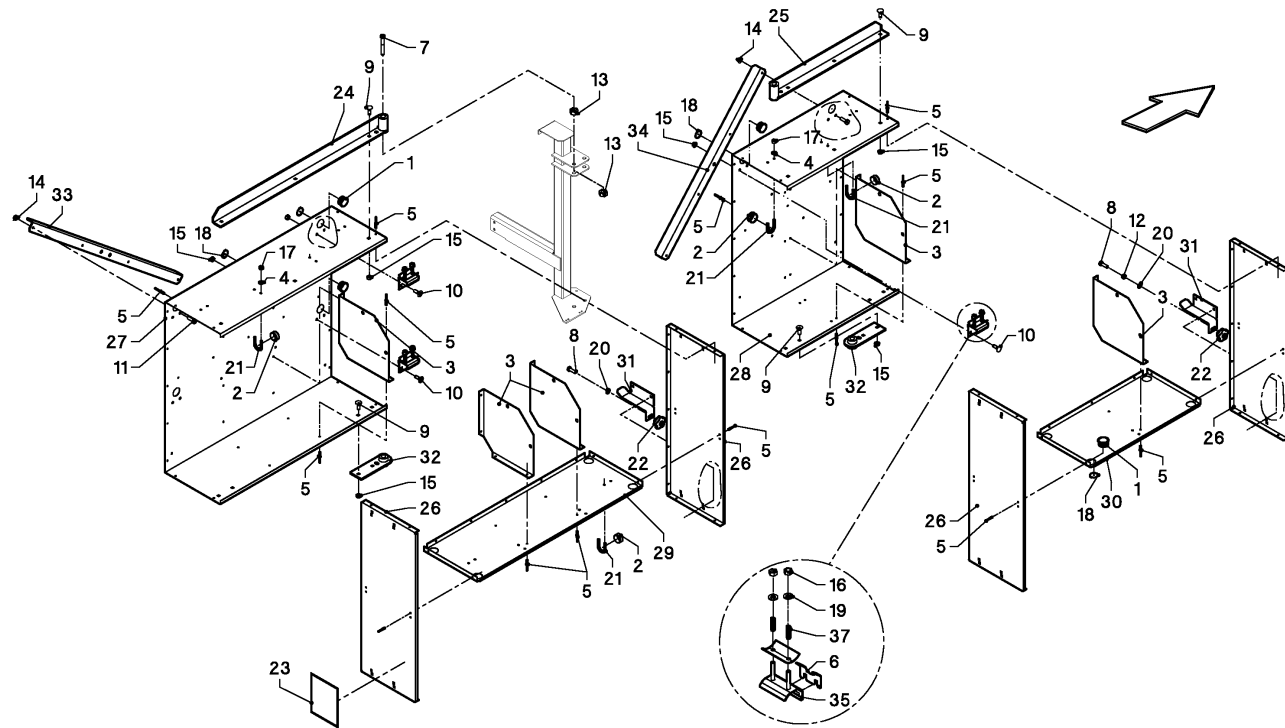

LB 12200 / BOX, TWINE, CPL.

PosNo.	Part No.	Qty.	Description	Remark
1	VR13528010	4	PIPE, TWINE GUIDE	
2	VF16510738.61	10	TWINE GUIDE	
3	VR19023049	6	PLATE	
4	VG37129050V	18	WASHER, BELLEVILLE	
5	VG37208104	76	RIVET, BLIND	
6	VGGP1226V	6	PLATE	
7	KG00363161	2	HEX. BOLT M16X140 8.8	
8	KG00474761	2	HEX. SCREW M10X50 8.8	
9	KG00638961	10	CARRIAGE BOLT M8X16 8.8	
10	KG00639061	6	CARRIAGE BOLT M8X20 8.8	
11	KG00980661	8	FLANGED BOLT M6X16 90	
12	KG01052061	1	HEX. NUT M10 8	
13	KG01052361	2	HEX. NUT M16 8	
14	KG01061161	8	LOCK NUT M6 8	
15	KG01061261	16	LOCK NUT M8 8	
16	KG01068761	6	LOCK NUT M8 10	
17	KG01067361	18	LOCK NUT M6 8	
18	KG01109362	4	CIRCLIP-A 35 X 1.5	
19	KG01267361	6	WASHER M8	
20	VGND3147V	2	CIRCLIP	
21	VRR0403293	9	BRACE	
22	UH855380	2	HANDWHEEL M10	
23	VRR0534174	1	DECAL	
24	VRR0713782	1	SUPPORT	
25	VRR0713982	1	SUPPORT	
26	VRR0714182	4	PLATE	
27	VRR0714282	1	PLATE	
28	VRR0714382	1	PLATE	
29	VRR0714482	1	PLATE	
30	VRR0714582	1	PLATE	
31	VRR0716182	2	LOCKING LEVER, RH	
32	VRR0716582	2	BRACKET	
33	VRR0722282	1	SUPPORT	
34	VRR0722382	1	SUPPORT	
35	VRR0815893	3	SUPPORT	
37	VRR0816093	6	SPRING, COMPRESSION