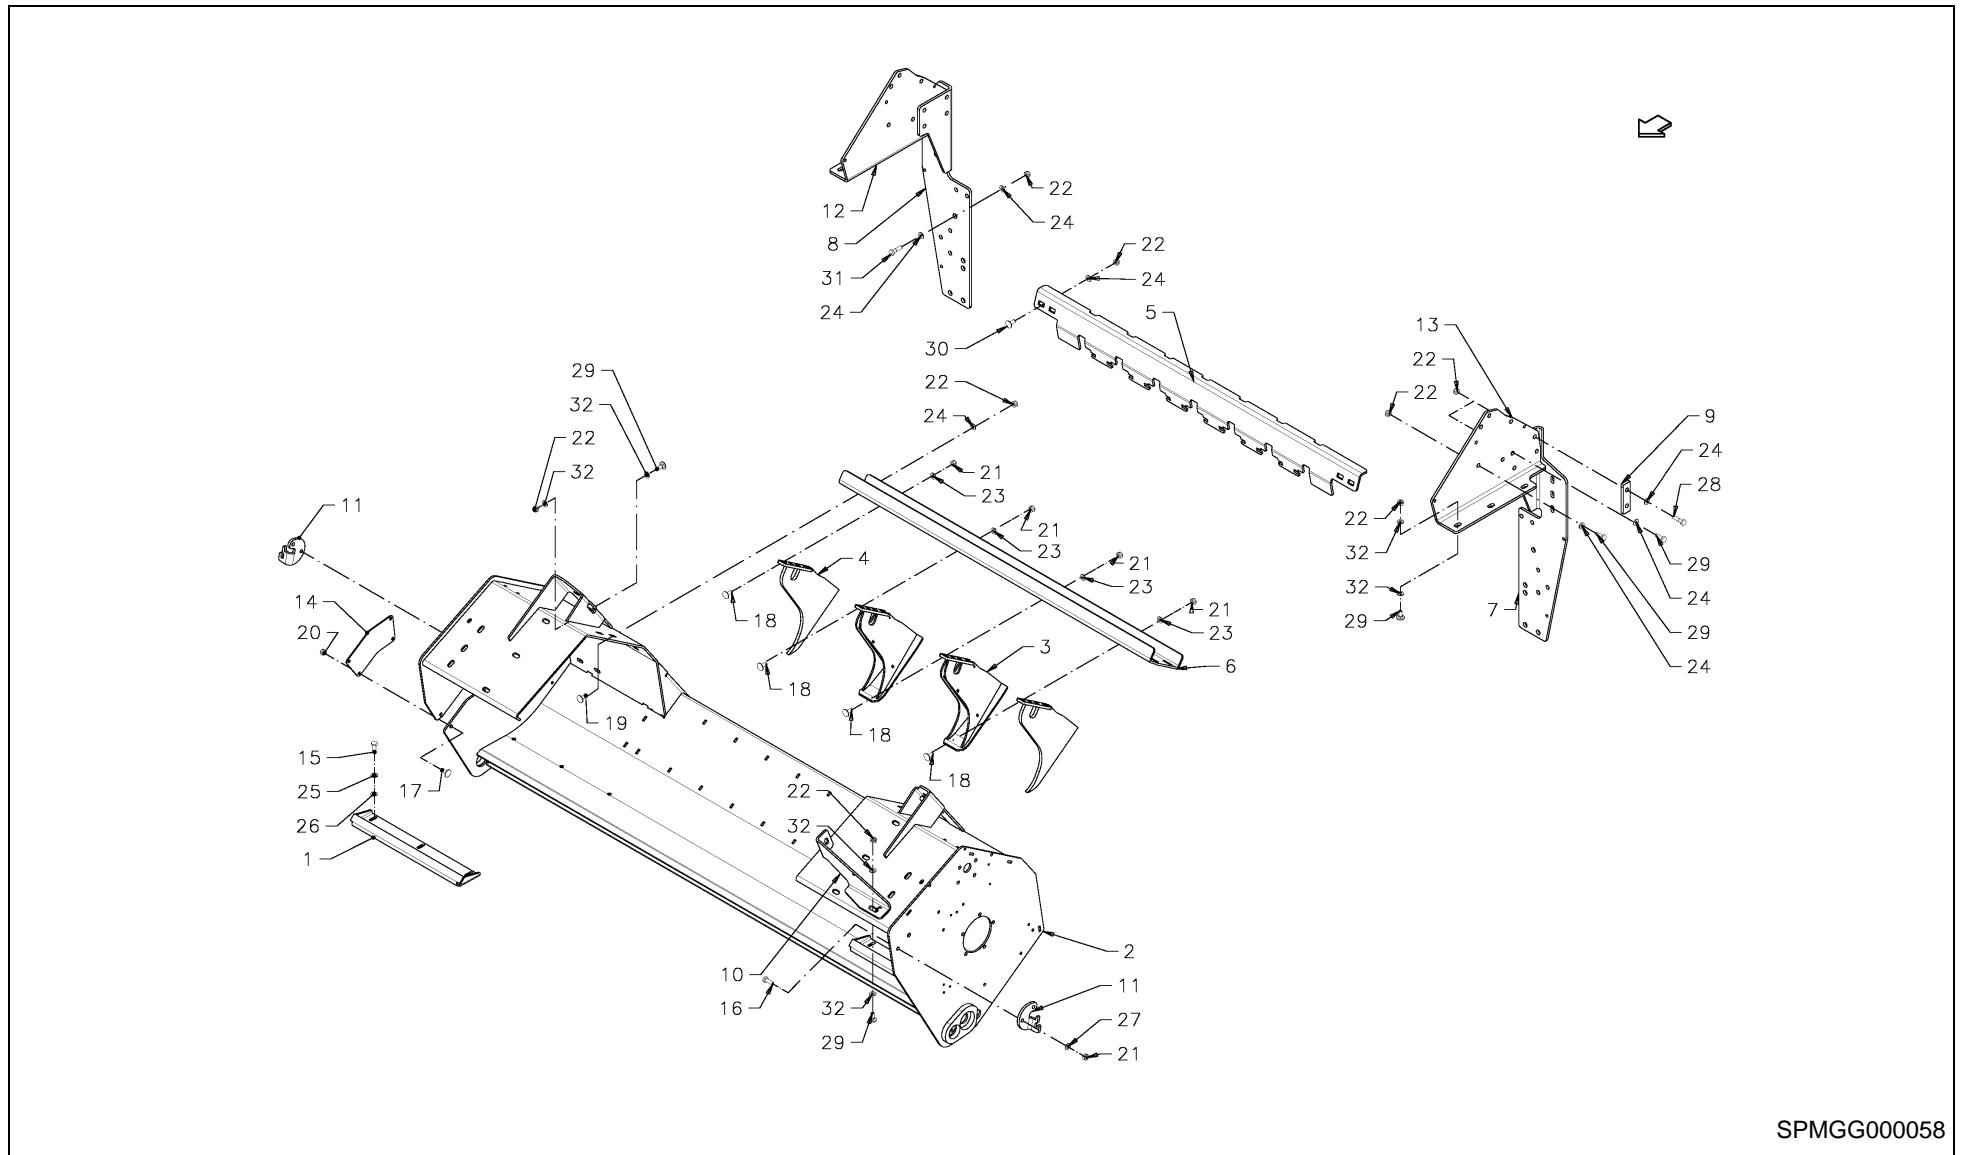

LB 12200 / FRAME, ROTOR

SPMGG000058

LB 12200 / FRAME, ROTOR

PosNo.	Part No.	Qty.	Description	Remark
1	VF16651307.86	2	SCRAPER	
2	VGGP01341K0	1	FRAME, ROTOR	
3	VGGP01356K0	11	SCRAPER	
4	VGGP01363K0	2	SCRAPER	
5	VGGP1353K0	1	SUPPORT	
6	VGGP1355K0	1	SUPPORT	
7	VGGP1365K0	1	SUPPORT, LH	
8	VGGP1366K0	1	SUPPORT, RH	
9	VGGP1380V	1	STRIP	
10	VGGP1393K0	1	SUPPORT	
11	VGGP455K0	2	BRACE	
12	VGGR369K0	1	SUPPORT, LH	
13	VGGR370K0	1	SUPPORT, RH	
14	VRR0820182	1	PLATE	
15	KG00472061	6	HEX. SCREW M8X22 8.8	
16	KG00474561	4	HEX. SCREW M10X40 8.8	
17	KG00639061	1	CARRIAGE BOLT M8X20 8.8	
18	KG00641561	28	CARRIAGE BOLT M10X30 8.8	
19	KG00644861	4	CARRIAGE BOLT M12X30 8.8	
20	KG01068761	4	LOCK NUT M8 10	
21	KG01068861	34	LOCK NUT M10 10	
22	KG01068961	49	LOCK NUT M12 10	
23	KG01267461	49	WASHER M10	
24	KG01267561	29	WASHER M12	
25	VGND3030V	6	WASHER, PLAIN	
26	VGND3146V	6	CIRCLIP	
27	VGND3147V	4	CIRCLIP	
28	KG00357661	2	HEX. BOLT M12X55 8.8	
29	KG00457361	10	HEX. SCREW M12X35 10.9	
30	KG00645261	4	CARRIAGE BOLT M12X50 8.8	
31	KG00357461	4	HEX. BOLT M12X45 8.8	
32	VGND3163V	24	WASHER, PLAIN