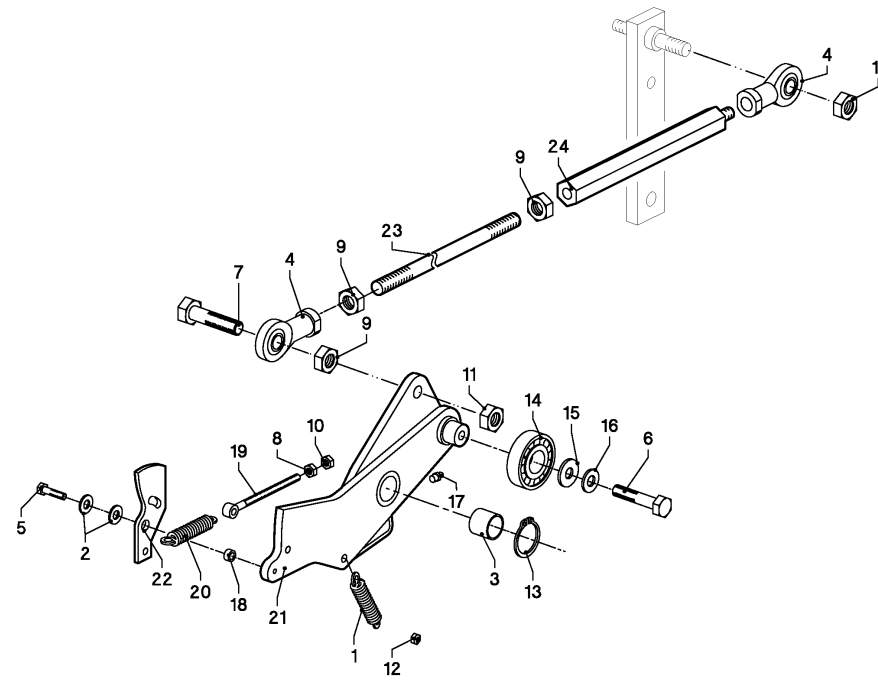

LB 12200 / MEASUREMENT OF LENGTH

0501GR-3-062

LB 12200 / MEASUREMENT OF LENGTH

PosNo.	Part No.	Qty.	Description	Remark
1	VG18601320V	1	SPRING, TENSION	
2	VG37129050V	2	WASHER, BELLEVILLE	
3	VR40227015	2	SLEEVE, ROTATION	
4	VR40311010	2	CUP AND BALL JOINT	SECURED WITH LOCTITE 243
5	KG00468761	1	HEX. SCREW M6X16 8.8	
6	KG00471761	1	HEX. SCREW M8X16 8.8	
7	KG00474561	1	HEX. SCREW M10X40 8.8	
8	KG01051761	1	HEX. NUT M6 8	
9	KG01052061	3	HEX. NUT M10 8	
10	KG01067361	1	LOCK NUT M6 8	
11	KG01068861	2	LOCK NUT M10 10	
12	KG01068961	1	LOCK NUT M12 10	
13	KG01107862	1	CIRCLIP-A 20 X 1.2	
14	KG01377800	1	BALL BEARING 6204-2RS	
15	VGND3030V	1	WASHER, PLAIN	
16	VGND3146V	1	CIRCLIP	
17	VGND9004V	1	GREASE NIPPLE	
18	VRR0234593	1	SLEEVE	
19	VRR0295593	1	BOLT, EYE	
20	VRR0295793	1	SPRING, TENSION	
21	VRR0379300	1	GUIDE CONDUCTION	
22	VRR0379493	1	FINGER	
23	VRR0380982	1	BAR	
24	VRR0396393	1	TENSIONNER	