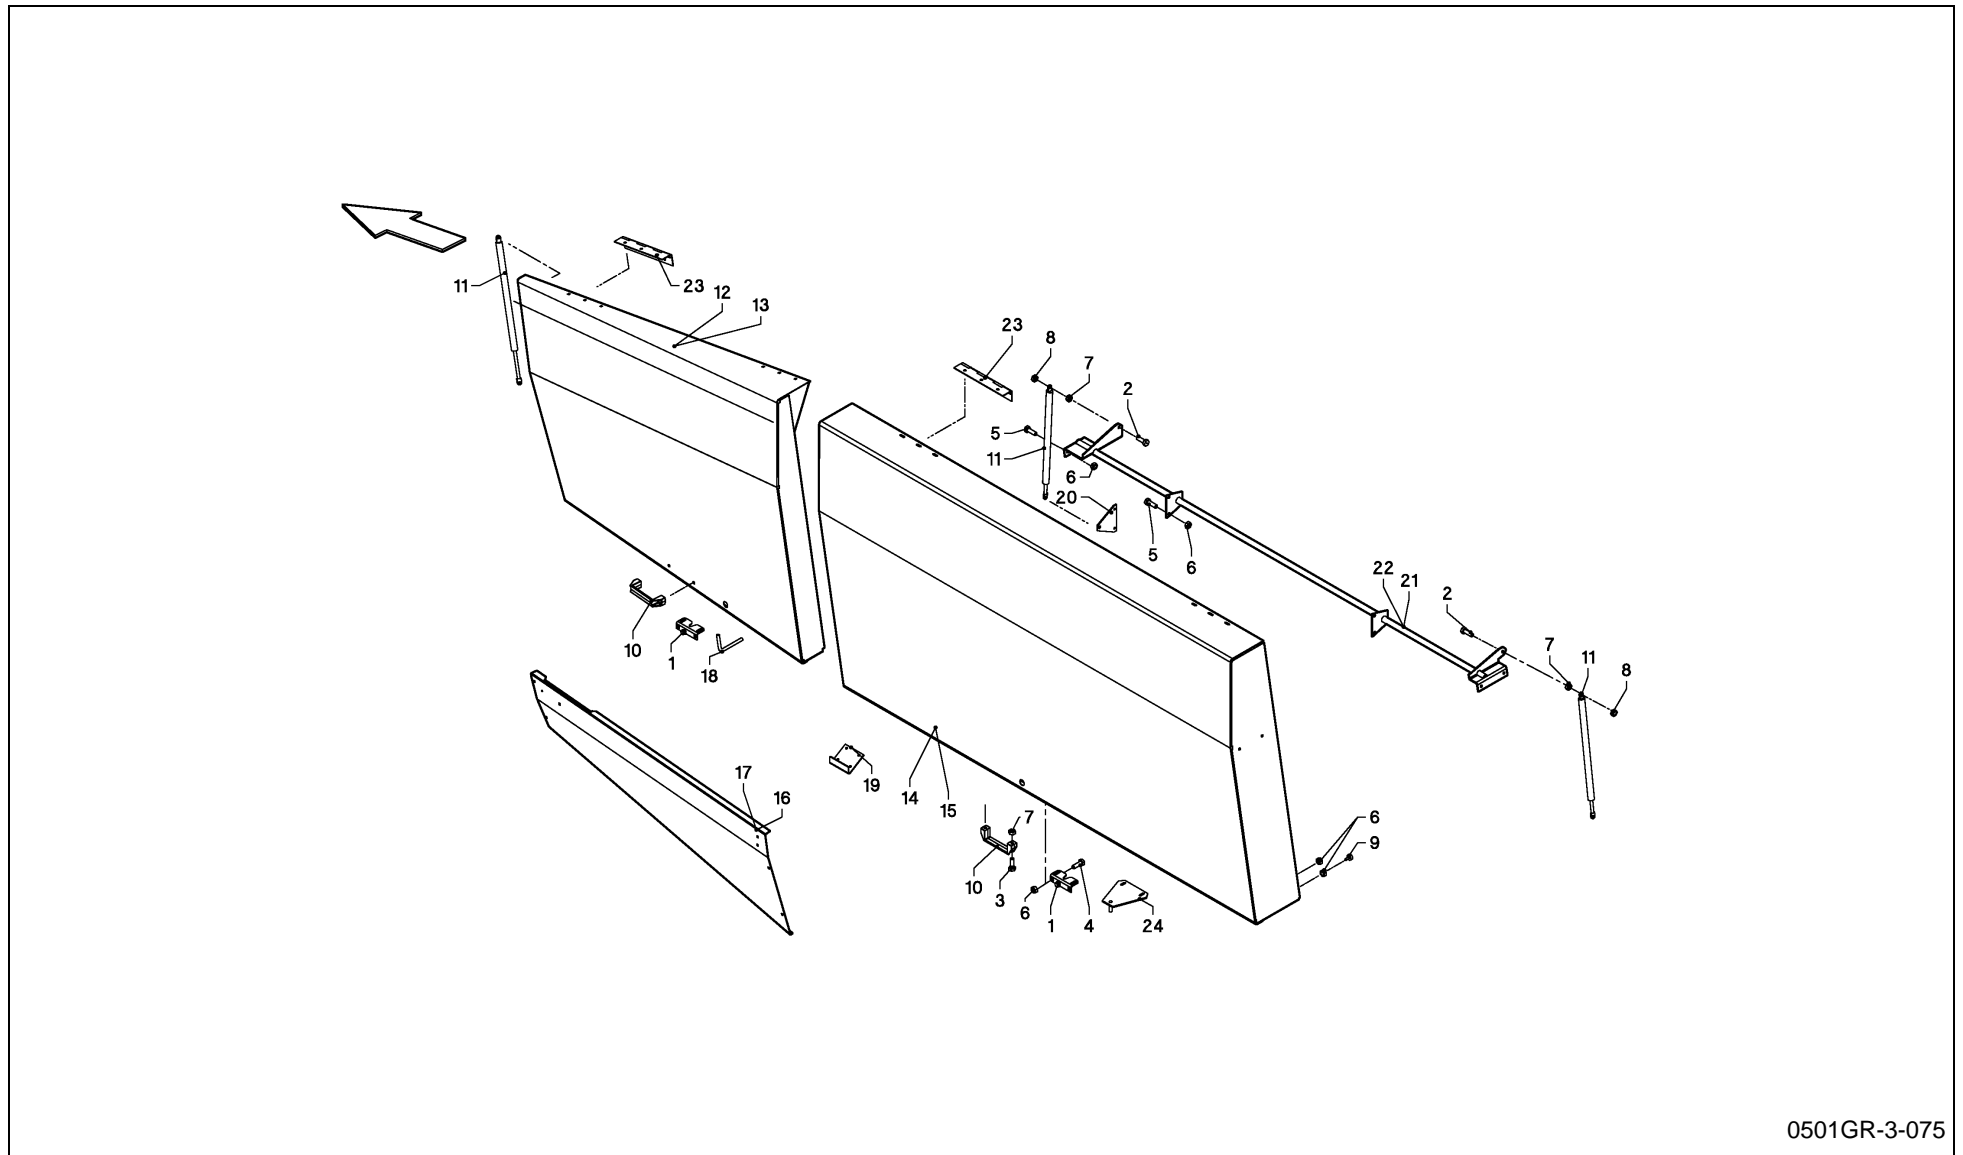

0501GR-3-075

LB 12200 / PROTECTION, LH+RH

PosNo.	Part No.	Qty.	Description	Remark
1	VF16611457	4	FOLDING FASTENER	
2	KG00353161	2	HEX. BOLT M8X35 8.8	
3	KG00623761	1	CHEESE HEAD SCREW M8X16 8.8	
4	KG00637061	1	CARRIAGE BOLT M6X16 8.8	
5	KG00980661	2	FLANGED BOLT M6X16 90	
6	KG01061161	5	LOCK NUT M6 8	
7	KG01061261	3	LOCK NUT M8 8	
8	KG01068761	2	LOCK NUT M8 10	
9	VRR0096801	8	STOP	
10	VRR0166601	4	HANDLE	
11	VRR0345701	6	SPRING, GAS	
12	VRR0647894	1	PLATE, LH	
13	VRR0647994	1	PLATE, RH	
14	VRR0649294	1	PLATE, LH	
15	VRR0649394	1	PLATE, RH	
16	VRR0655194	1	PLATE, LH	
17	VRR0655294	1	PLATE, RH	
18	VRR0659693	2	PIN	
19	VRR0659782	2	BRACE	
20	VRR0672682	2	BRACE	
21	VRR0673182	1	BRACE, LH	
22	VRR0673882	1	BRACE, RH	
23	VRR0676382	8	HINGE	
24	VRR0716882	2	BRACE