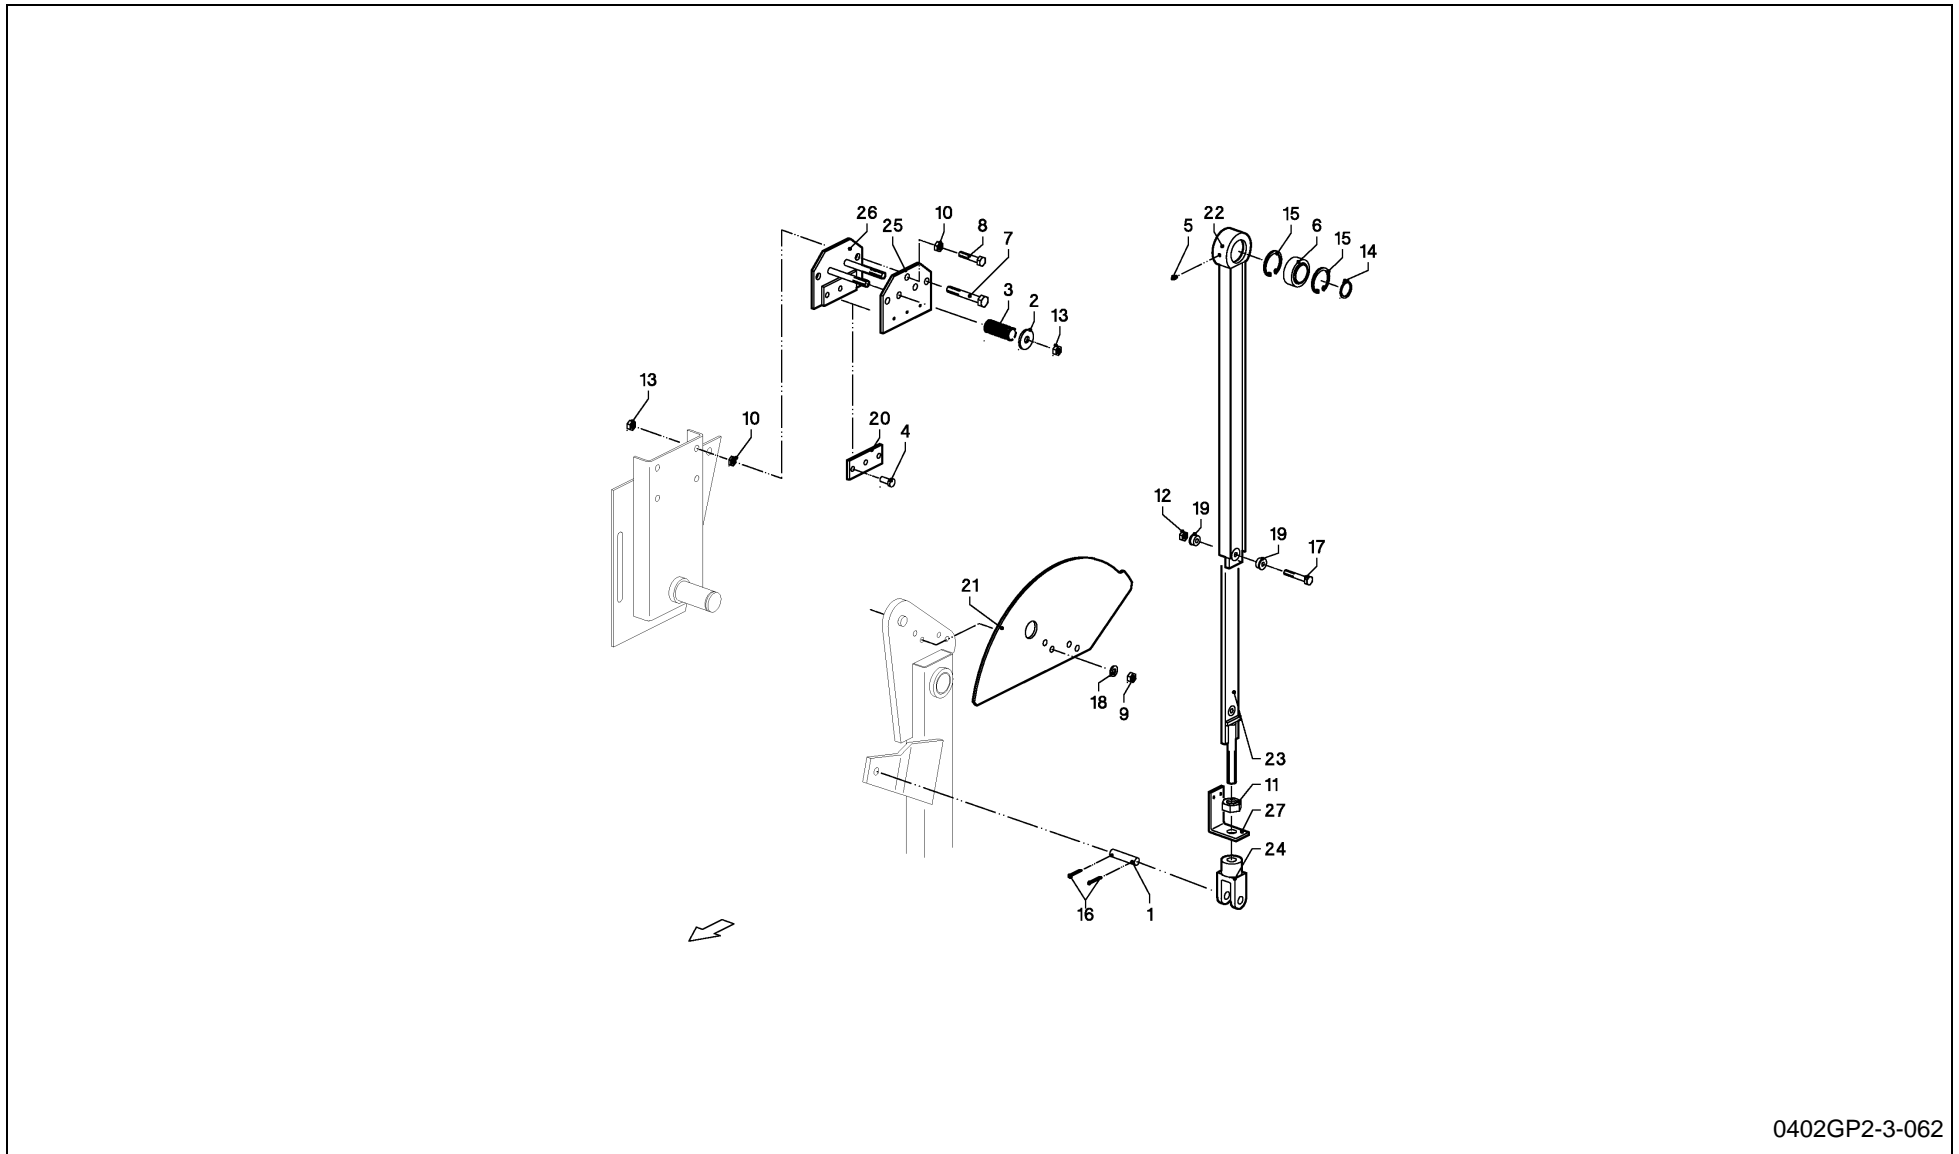

0402GP2-3-062

LB 12200 / BAR, DRIVE

PosNo.	Part No.	Qty.	Description	Remark
1	VR11955003	1	PIN	
2	VG13925033V	2	RING	
3	VR18602811	2	SPRING, COMPRESSION	
4	VR30703482	6	RIVET, BLIND	
5	VG38229007	1	GREASE NIPPLE	
6	VR40310406	1	BEARING SKF GE30ES-2RS	
7	KG00358261	2	HEX. BOLT M12X90 8.8	
8	KG00476761	1	HEX. SCREW M12X40 8.8	
9	KG01052061	3	HEX. NUT M10 8	
10	KG01052161	3	HEX. NUT M12 8	
11	KG01052761	1	HEX. NUT M24 8	
12	KG01068761	1	LOCK NUT M8 10	
13	KG01068961	4	LOCK NUT M12 10	
14	KG01108862	2	CIRCLIP-A 30 X 1.5	
15	KG01128762	2	CIRCLIP-B 47 X 1.75	
16	KG01251961	2	SPLIT PIN 4X40 ST	
17	VGGP00689	1	SHEAR BOLT SET	
18	VGND3147V	2	CIRCLIP	
19	VRR0016102	2	SLEEVE	
20	VRR0237178	2	DISC, FRICTION	
21	VRR0449193	1	DISC	
22	VRR0531482	1	BAR	
23	VRR0531782	1	BAR	
24	VGGP01313V	1	YOKE	
25	VRR0569600	1	DISC, FRICTION	
26	VRR0569700	1	DISC, FRICTION	
27	VRR0688182	1	BRACE