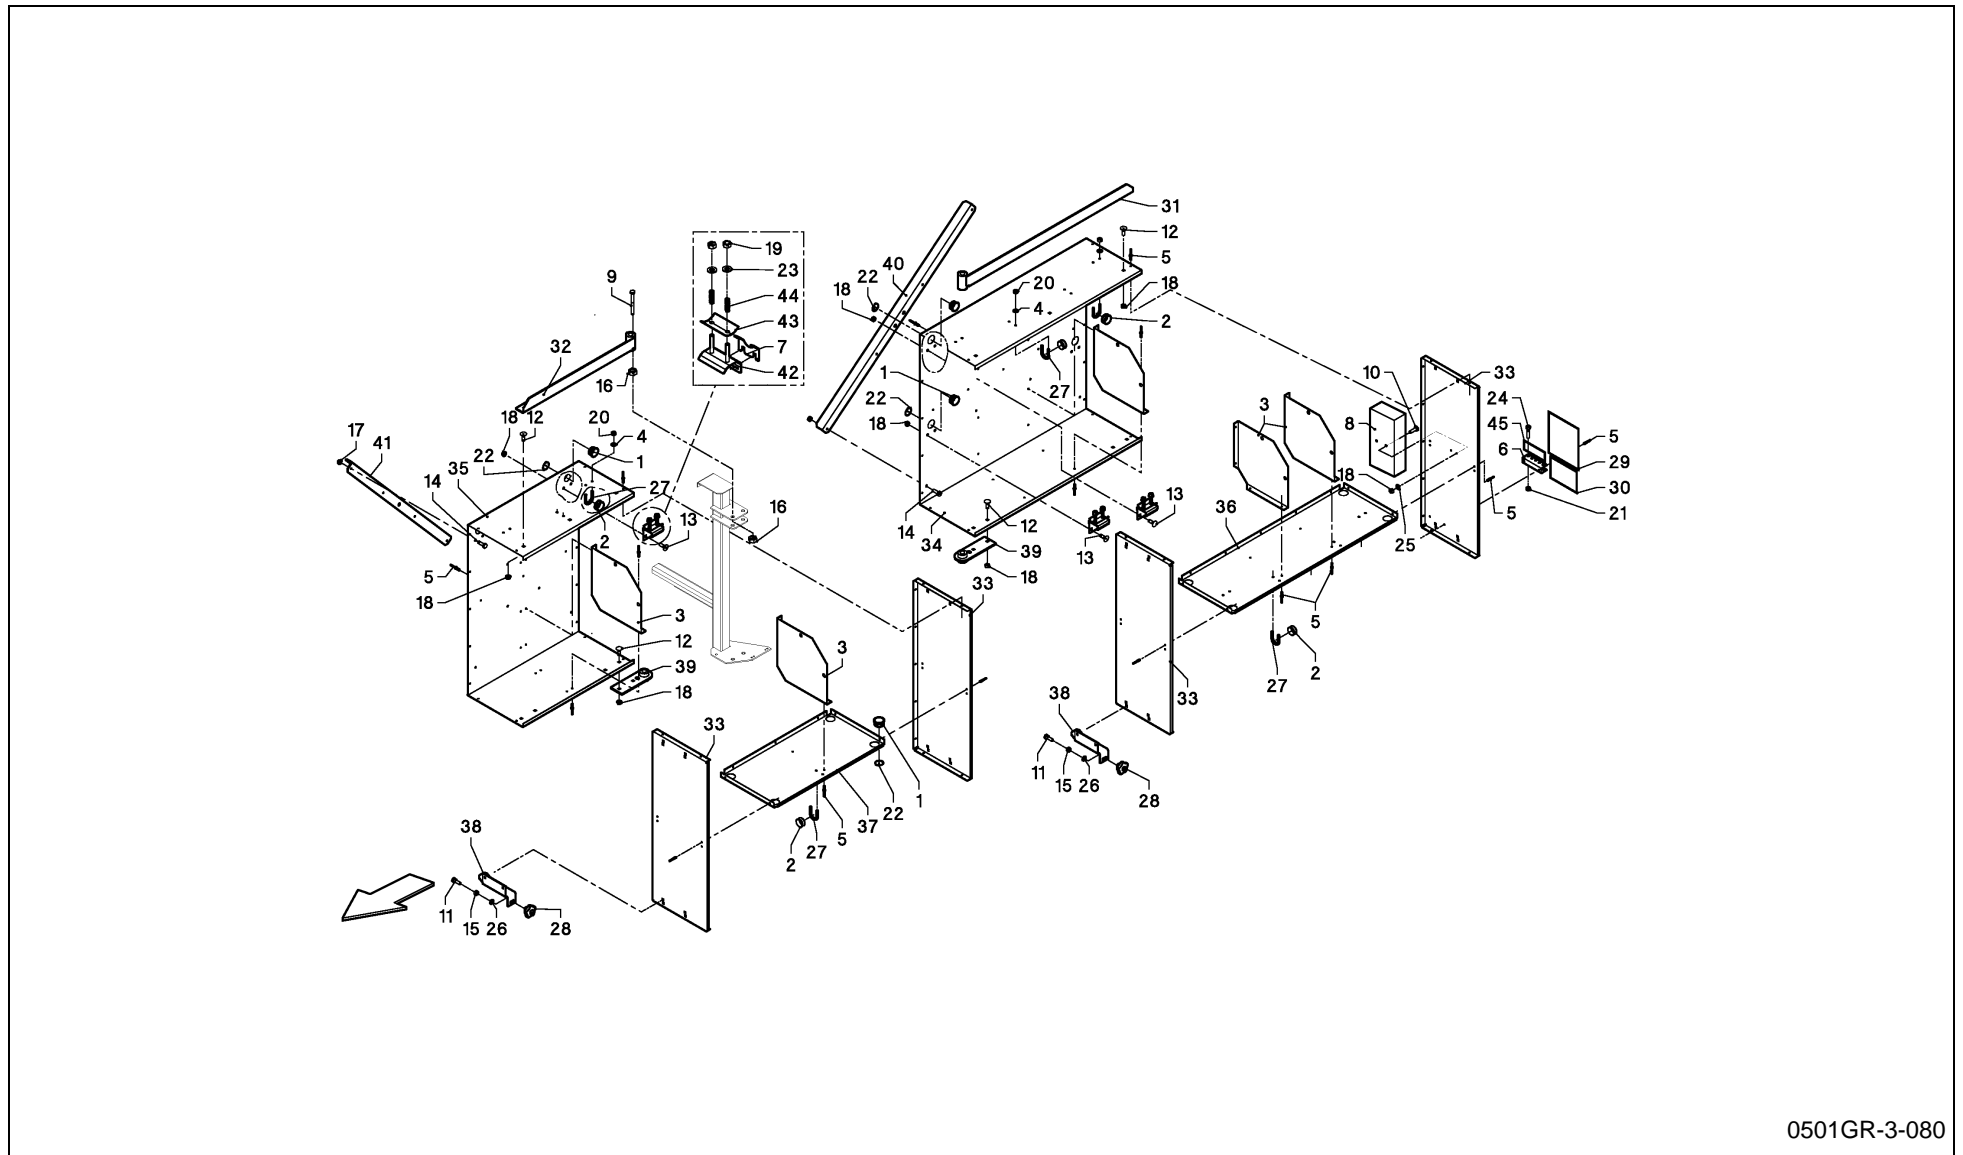

0501GR-3-080

LB 12200 / BOX, TWINE, CPL.

PosNo.	Part No.	Qty.	Description	Remark
1	VR13528010	4	PIPE, TWINE GUIDE	
2	VF16510738.61	10	TWINE GUIDE	
3	VR19023049	6	PLATE	
4	VG37129050V	19	WASHER, BELLEVILLE	
5	VG37208104	72	RIVET, BLIND	
6	VGDV47K0	1	SUPPORT	
7	VGGP1226V	4	PLATE	
8	VGGP1318	1	BOX	
9	KG00363161	2	HEX. BOLT M16X140 8.8	
10	KG00471761	2	HEX. SCREW M8X16 8.8	
11	KG00474761	2	HEX. SCREW M10X50 8.8	
12	KG00638961	10	CARRIAGE BOLT M8X16 8.8	
13	KG00639061	6	CARRIAGE BOLT M8X20 8.8	
14	KG00980661	8	FLANGED BOLT M6X16 90	
15	KG01052061	2	HEX. NUT M10 8	
16	KG01052361	4	HEX. NUT M16 8	
17	KG01061161	8	LOCK NUT M6 8	
18	KG01061261	18	LOCK NUT M8 8	
19	KG01068761	6	LOCK NUT M8 10	
20	KG01067361	19	LOCK NUT M6 8	
21	KG01068761	5	LOCK NUT M8 10	
22	KG01109362	4	CIRCLIP-A 35 X 1.5	
23	KG01267361	6	WASHER M8	
24	VGND1612V	5	BOLT, NUTTED	
25	VGND3030V	2	WASHER, PLAIN	
26	VGND3147V	4	CIRCLIP	
27	VRR0403293	9	BRACE	
28	UH855380	2	HANDWHEEL M10	
29	VRR0534174	1	DECAL	
30	VRR0534274	1	DECAL	
31	VRR0713782	1	SUPPORT	
32	VRR0713982	1	SUPPORT	
33	VRR0714182	4	PLATE	
34	VRR0714282	1	PLATE	
35	VRR0714382	1	PLATE	
36	VRR0714482	1	PLATE	
37	VRR0714582	1	PLATE	
38	VRR0716182	2	LOCKING LEVER, RH	
39	VRR0716582	2	BRACKET	
40	VRR0722282	1	SUPPORT