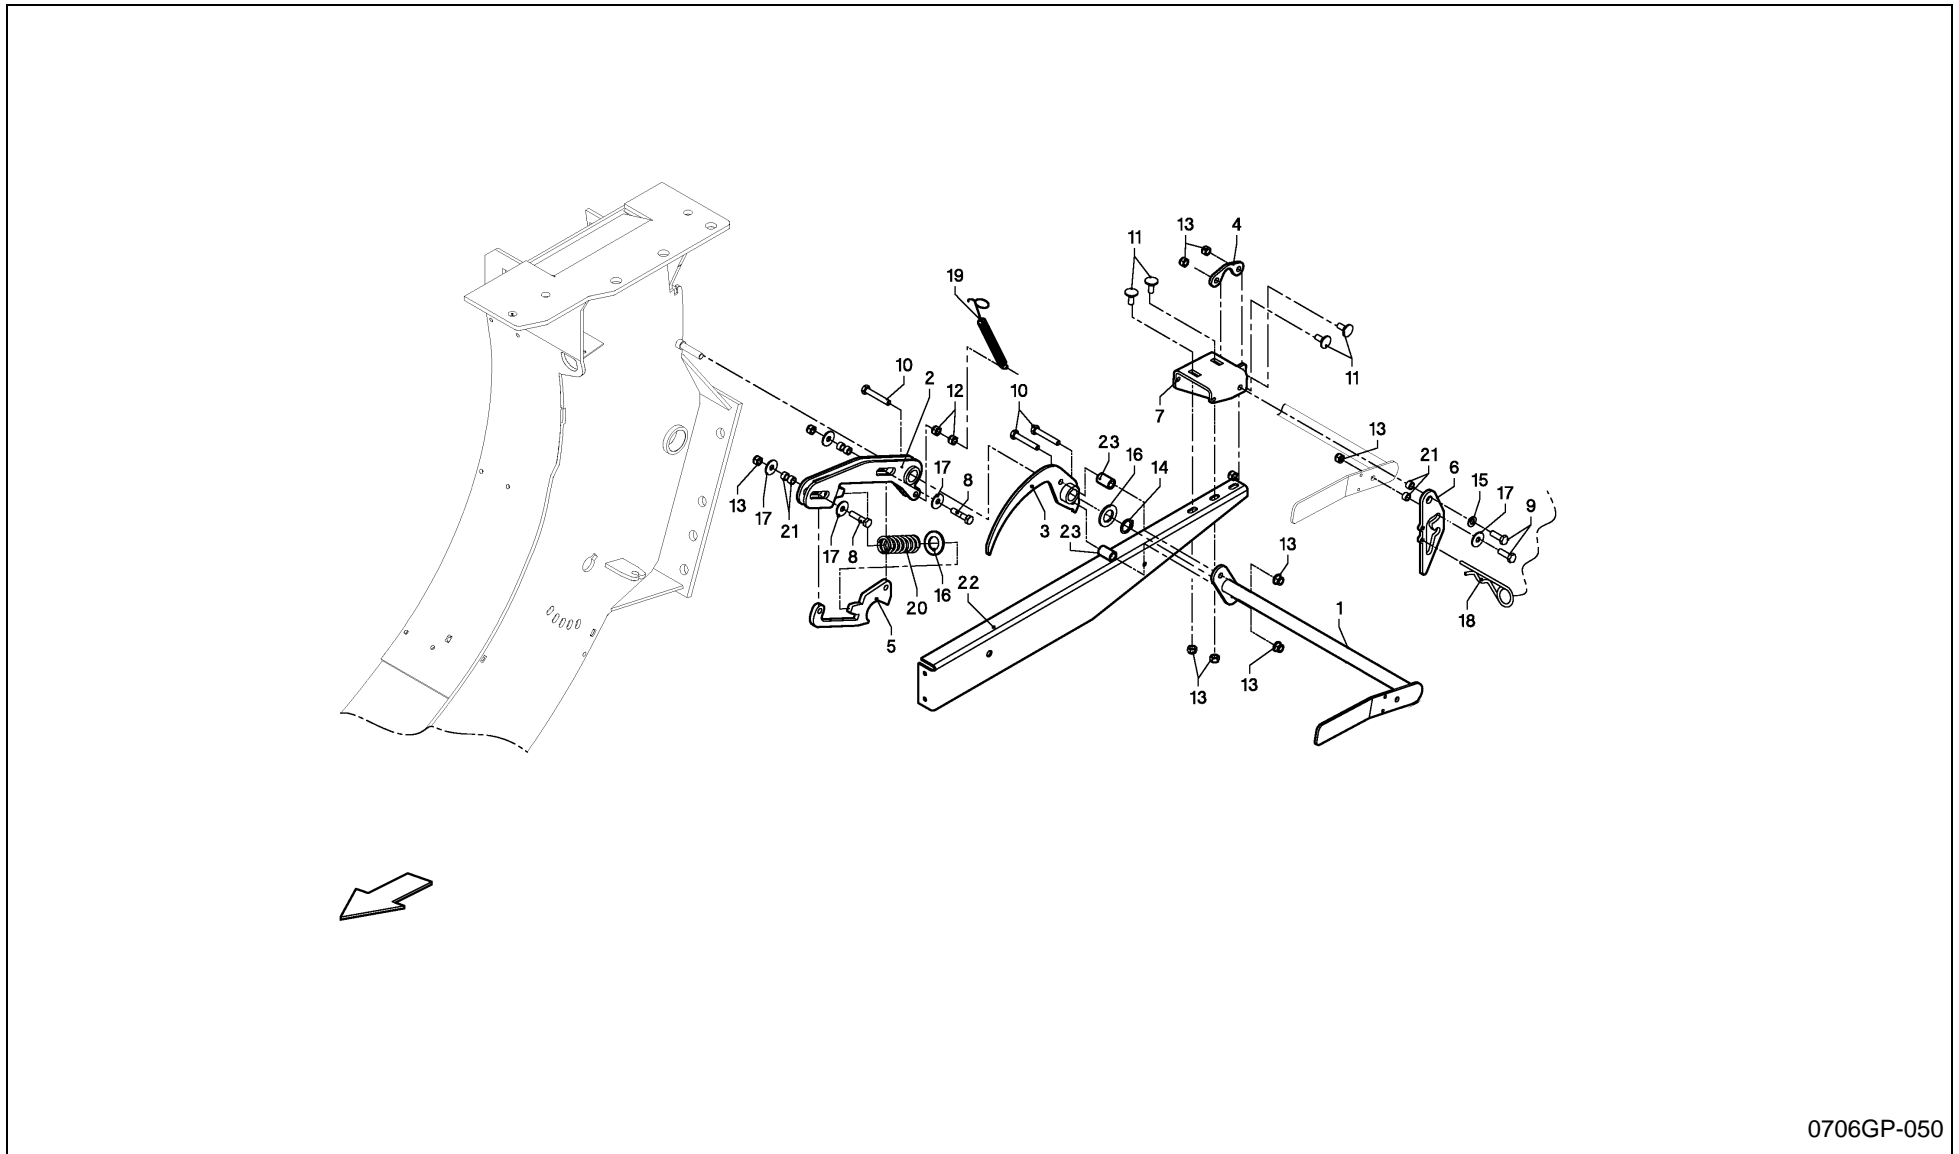

LB 12200 / ADJUSTMENT MEASURING PLATES

0706GP-050

LB 12200 / ADJUSTMENT MEASURING PLATES

PosNo.	Part No.	Qty.	Description	Remark
1	VGGP01113K0	1	HANDLE	
2	VGGP01146K0	1	SUPPORT	
3	VGGP01157K0	1	HOOK	
4	VGGP1120V	1	PLATE	
5	VGGP1148K0	1	PLATE	
6	VGGP1149K0	1	PLATE	
7	VGGP1150K0	1	PLATE	
8	KG00353161	2	HEX. BOLT M8X35 8.8	
9	KG00472161	2	HEX. SCREW M8X25 8.8	
10	KG00472661	3	HEX. SCREW M8X50 8.8	
11	KG00639061	4	CARRIAGE BOLT M8X20 8.8	
12	KG01051961	2	HEX. NUT M8 8	
13	KG01068761	10	LOCK NUT M8 10	
14	KG01098200	1	CIRCLIP-A 20 X 1.75	
15	KG01267361	1	WASHER M8	
16	KG01267961	2	WASHER M20	
17	VGND3030V	5	WASHER, PLAIN	
18	VGPZ00160V	1	SPRING CLIP ASSY DIAM, 3MM	
19	VGPZ129V	1	SPRING, TENSION	
20	VGPZ19V	1	SPRING, COMPRESSION	
21	VRR0213393	4	SLEEVE	
22	VRR0715382	1	SUPPORT, LH	
23	VGWA956V	2	BUSH