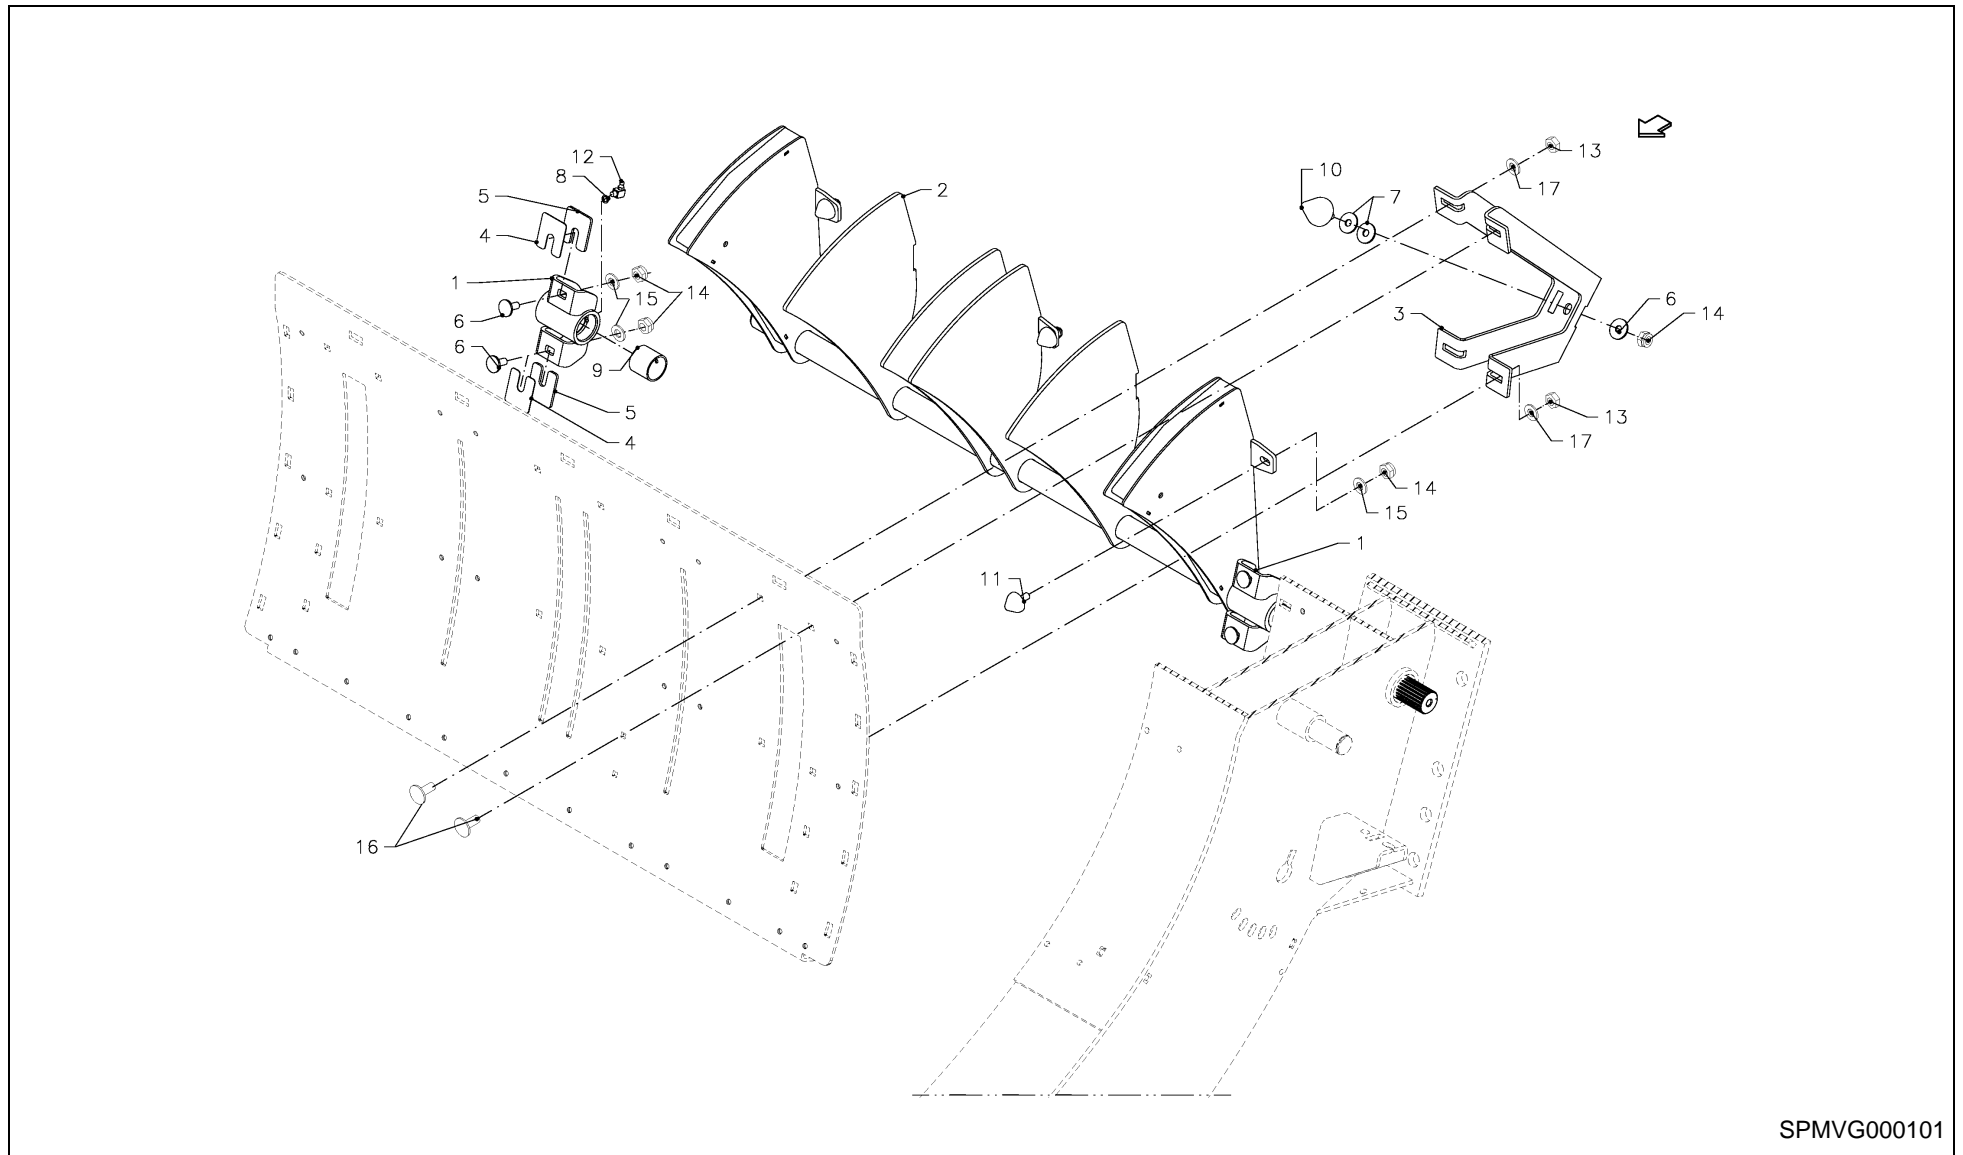

LB 12200 / MEASURING PLATES

SPMVG000101

LB 12200 / MEASURING PLATES

PosNo.	Part No.	Qty.	Description	Remark
1	VGGP001622K0	2	HOUSING, CUSHION, CPL.	
2	VGGP01616K0	1	MEASURING PLATES	
3	VGGP1644K0	2	SUPPORT	
4	VGGP1664V		PLATE, SHIM	0.8 mm GIVE QUANTITY WHEN ORDERING
5	VGGP1751V		PLATE, SHIM	3 mm GIVE QUANTITY WHEN ORDERING
6	KG00639061	4	CARRIAGE BOLT M8X20 8.8	
7	VGND3030V	6	WASHER, PLAIN	
8	VGND3141	2	WASHER, PLAIN 1X6X10	
9	VGND5280	2	SLEEVE, ROTATION	
10	VGND90036	2	DAMPER VIBRATION	
11	VGND90037	6	DAMPER VIBRATION	
12	VGND9248V	2	GREASE NIPPLE	
13	KG01051961	8	HEX. NUT M8 8	
14	KG01068761	12	LOCK NUT M8 10	
15	KG01267361	10	WASHER M8	
16	VGGM152V	8	CARRIAGE BOLT	
17	VGND3146V	8	CIRCLIP