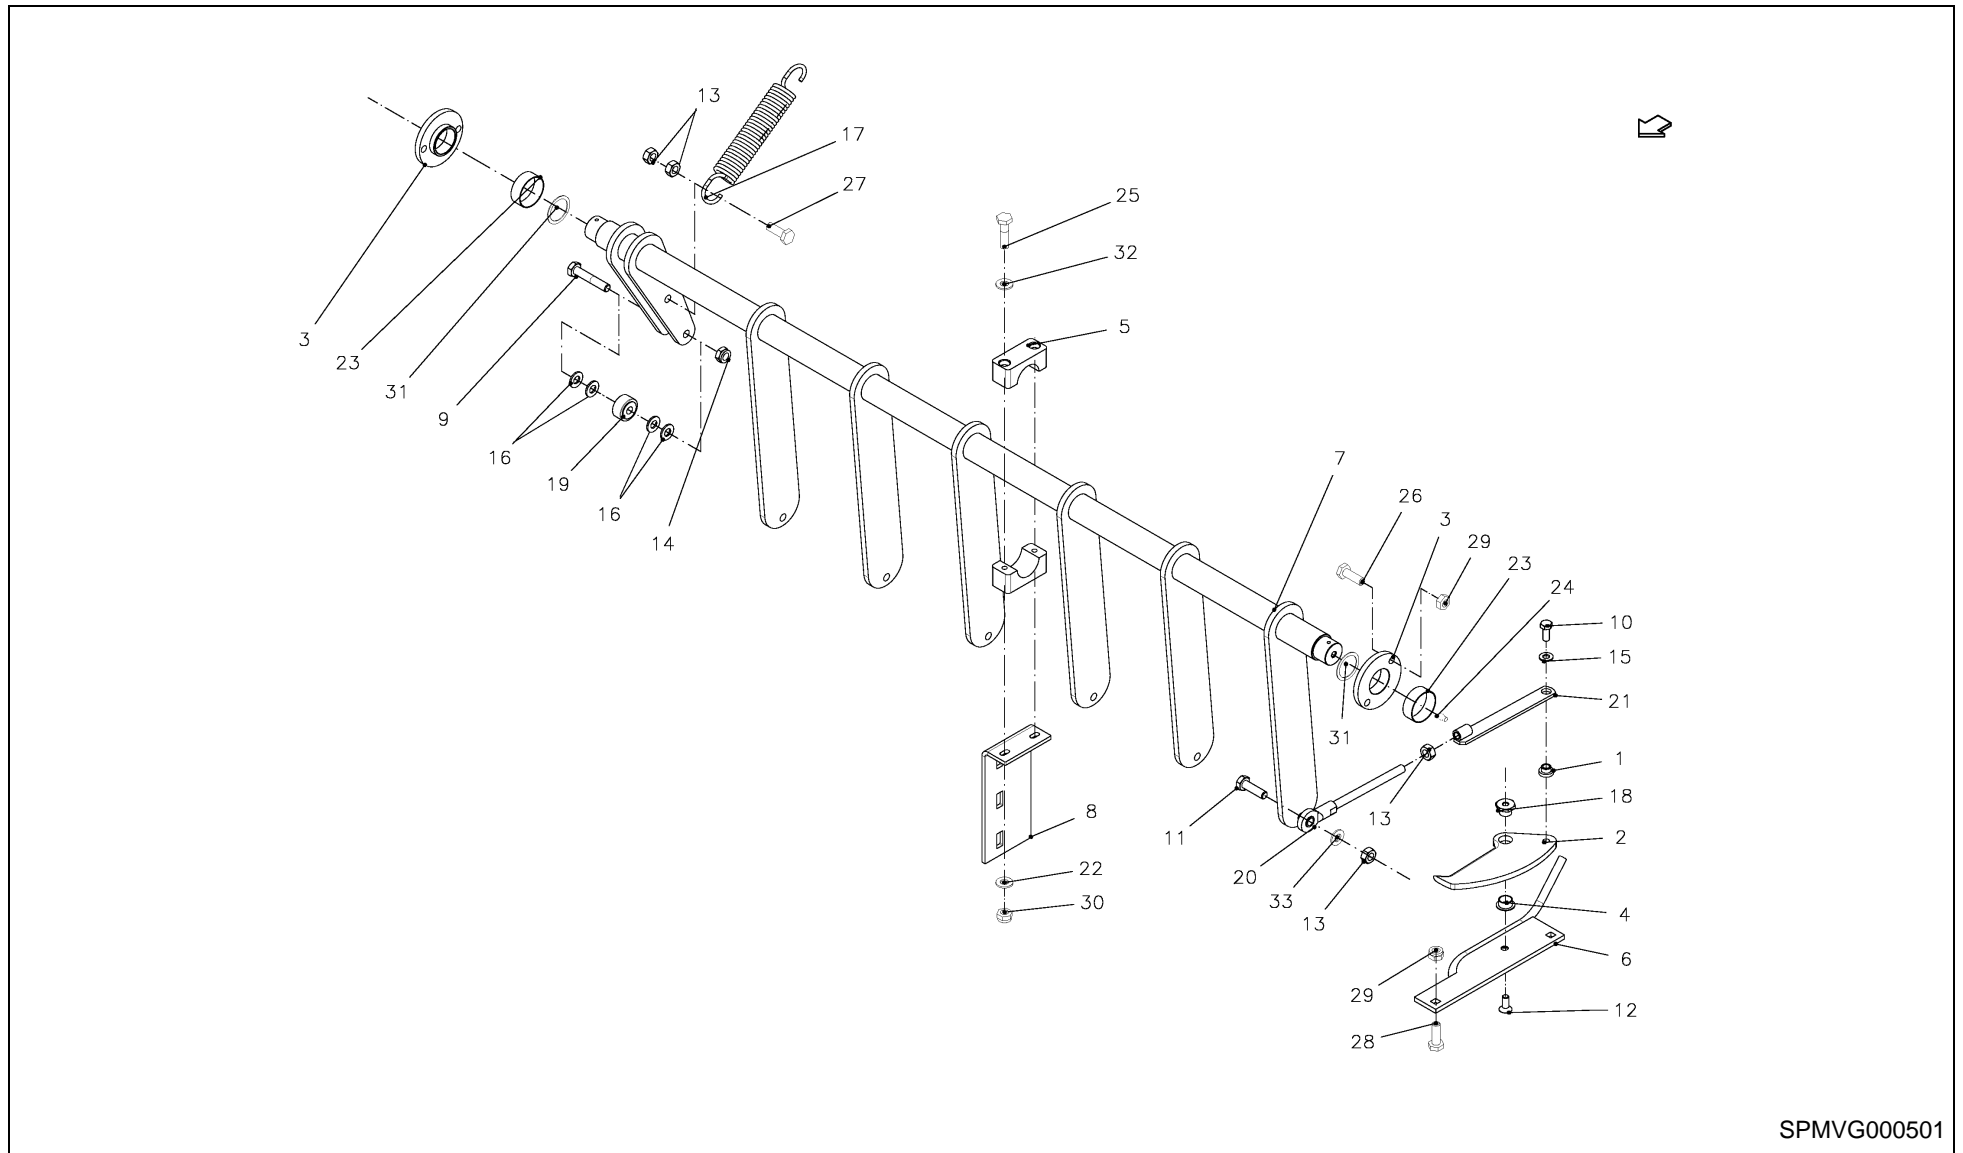

LB 12200 / TWINE PLATE

SPMVG000501

LB 12200 / TWINE PLATE

PosNo.	Part No.	Qty.	Description	Remark
1	VR13698033	6	SLEEVE	
2	VR23500013	6	PLATE	
3	VR25078013	2	BRACKET	
4	VR40227530	6	RING	
5	VGGP001880	1	SADDLE ASSY, SINGLE	
6	VGGP0813K0	6	PLATE	
7	VGGP0933K0	1	AXLE	
8	VGGP943K0	1	SUPPORT	
9	KG00355561	1	HEX. BOLT M10X55 8.8	
10	KG00471961	6	HEX. SCREW M8X20 8.8	
11	KG00474461	6	HEX. SCREW M10X35 8.8	
12	KG00847761	6	COUNTERSUNK HEAD SCREW M8X20 10.9	
13	KG01052061	14	HEX. NUT M10 8	
14	KG01068861	1	LOCK NUT M10 10	
15	KG01267361	6	WASHER M8	
16	KG01267461	4	WASHER M10	
17	VGPZ467V	1	SPRING, TENSION	
18	VRR0203693	6	NUT, HEX SPEC.	
19	VRR0370901	1	ROLLER, CAM	
20	VRR0381100	6	ROD, CONTROL	
21	VRR0381393	6	ROD, CONTROL	
22	VG37129050V	2	WASHER, BELLEVILLE	
23	VN40227300	2	BUSH	
24	VG38229007	2	GREASE NIPPLE	
25	KG00351761	2	HEX. BOLT M6X75 8.8	
26	KG00472161	4	HEX. SCREW M8X25 8.8	
27	KG00474561	1	HEX. SCREW M10X40 8.8	
28	KG00639061	12	CARRIAGE BOLT M8X20 8.8	
29	KG01061261	16	LOCK NUT M8 8	
30	KG01069161	2	LOCK NUT M16 10	
31	VGMT00310	6	SHIM SET	
32	VGND3034V	2	WASHER, PLAIN	
33	VGND3147V	1	CIRCLIP