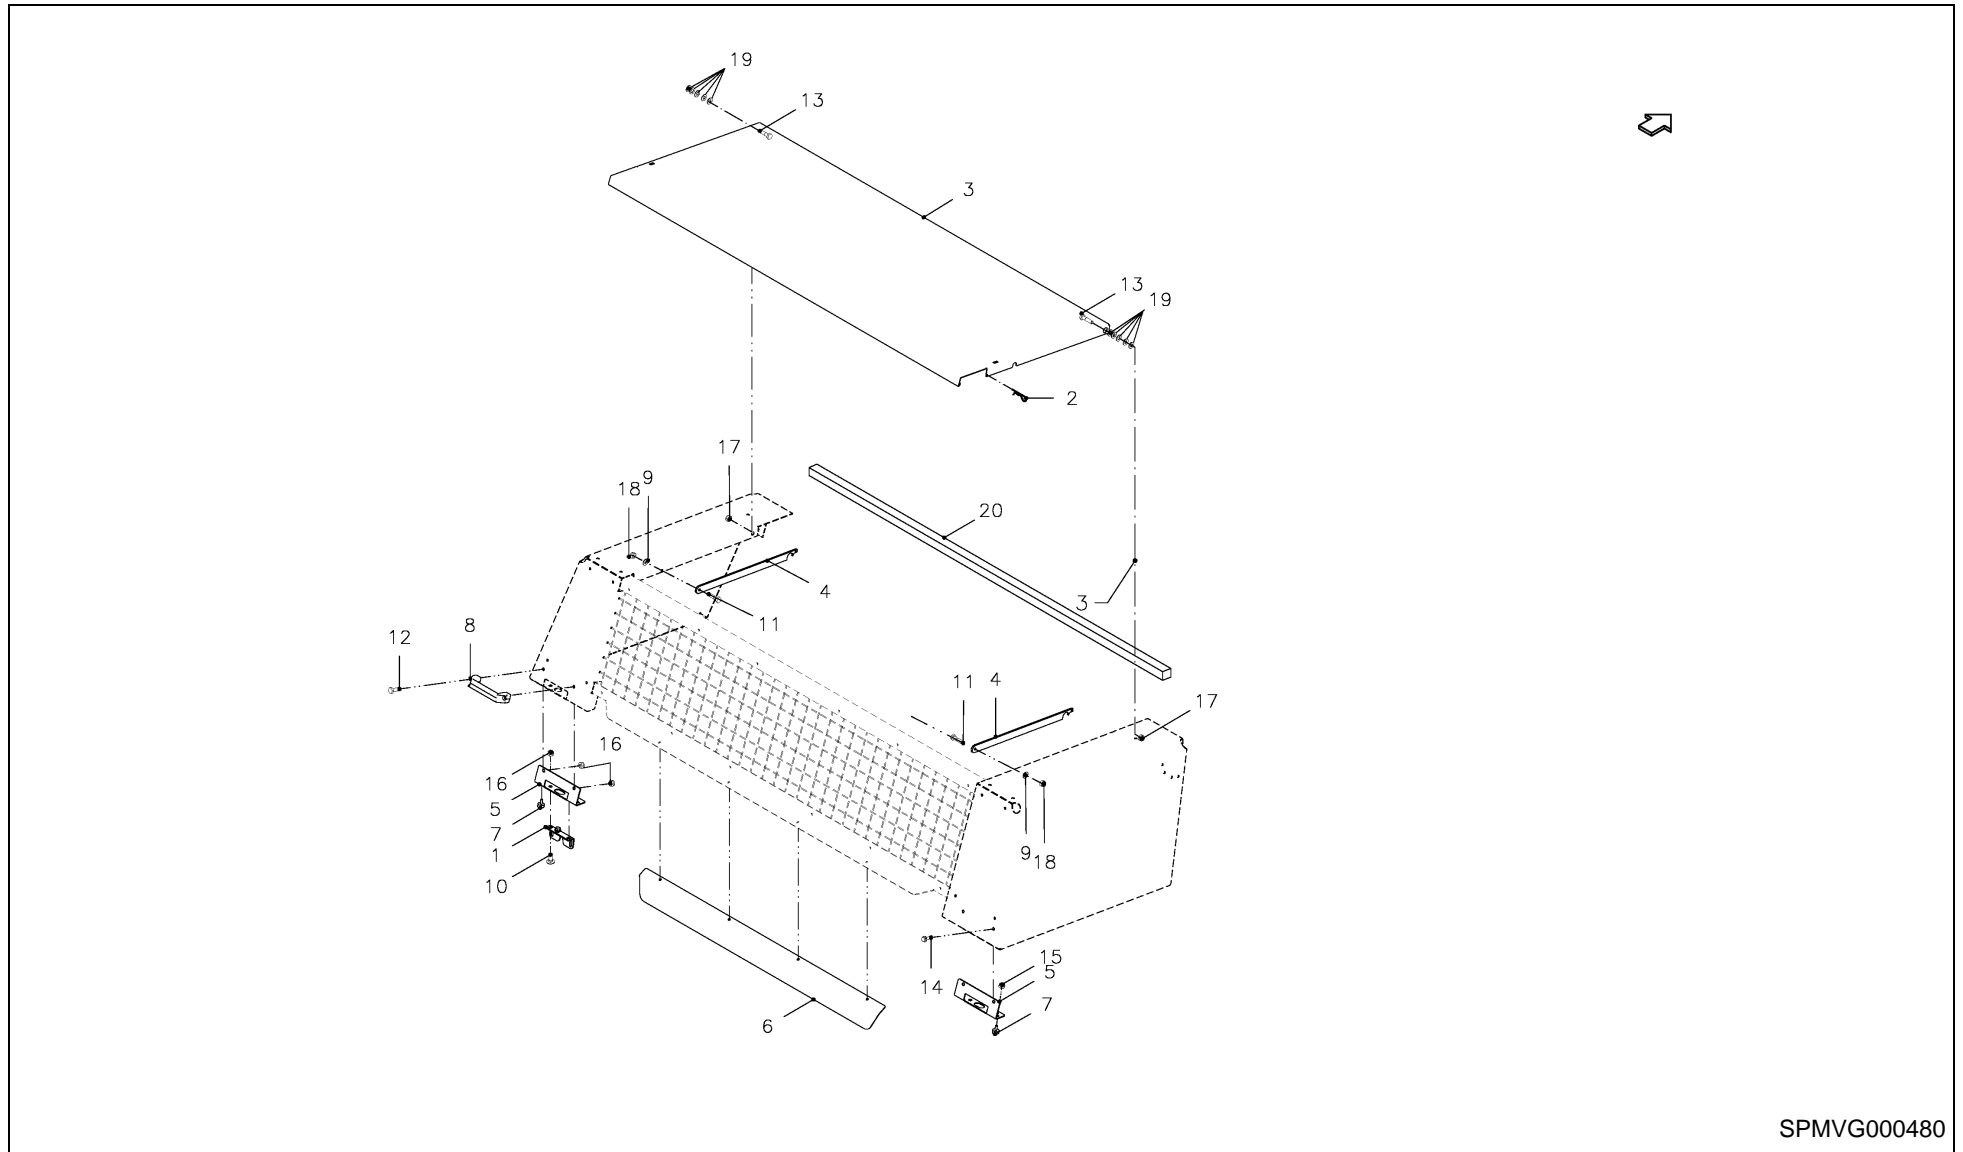

LB 12200 / PROTECTION, KNOTTING APPARATUS

SPMVG000261

LB 12200 / PROTECTION, KNOTTING APPARATUS

PosNo.	Part No.	Qty.	Description	Remark
1	VRR0345701	2	SPRING, GAS	
2	VGGP0351K0	1	STEUN	
3	VGGP1126K1	1	GUARD	
4	VGGP1127K1	1	GUARD	
5	VGGP1130K0	1	PROFILE	
6	VGGP1131K0	1	PROFILE	
7	VGGP1132K0	1	PROFILE	
8	VGGP1133K0	1	CURTAIN	
9	VGGP352K0	2	SUPPORT	
10	VGGP461K0	1	PLATE	
11	VRR0238982	1	PLATE	
12	VRR0369701	2	FLANGE	
13	KG00351561	4	HEX. BOLT M6X65 8.8	
14	KG00980661	39	FLANGED BOLT M6X16 90	
15	KG00981161	8	FLANGED BOLT M8X16 90	
16	KG01061161	43	LOCK NUT M6 8	
17	KG01061261	8	LOCK NUT M8 8	
18	VGND3030V	12	WASHER, PLAIN	
19	KG00639361	2	CARRIAGE BOLT M8X35 8.8	
20	KG01068761	2	LOCK NUT M8 10	