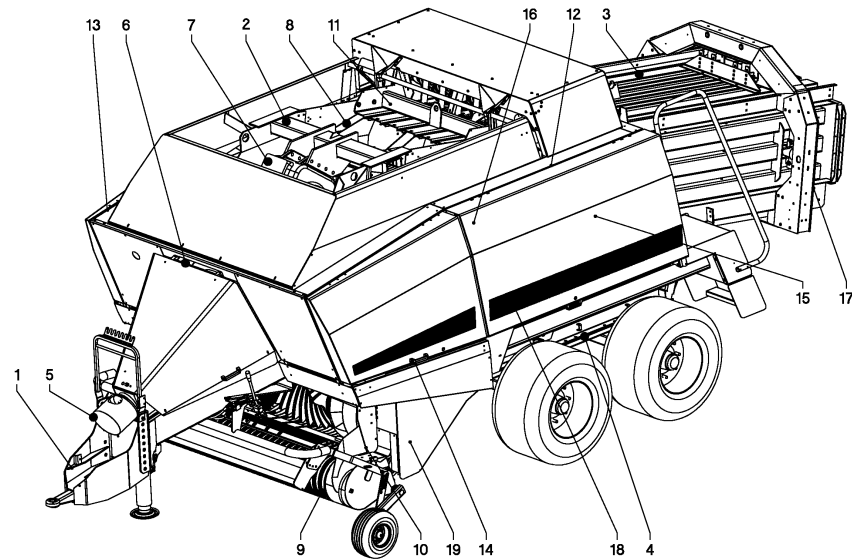

LB 12200 / Table of Contents

PosNo.	Assembly group	Page
15	PROTECTION	81
15	PROTECTION, KNOTTING APPARATUS	82
15	PROTECTION, KNOTTING APPARATUS	83
16	BOX, TWINE, CPL.	84
16	BOX, TWINE, CPL.	85
16	BOX, TWINE	86
17	LIGHTING SET	87
18	DECALS + EXTRA PARTS	88
18	DECAL SCHEME	89
19	LUBRICATION SYSTEM	90
19	LUBE SYSTEM FOR CHAIN DRIVE	91
19	LUBRICATION SYSTEM	92
99999	TWINE RELEASE	93
99999	BALE EJECTOR	94
99999	GAUGE WHEEL, CPL.	95
99999	ROLLER CHUTE	96
99999	LOW FRICTION PLATES	97