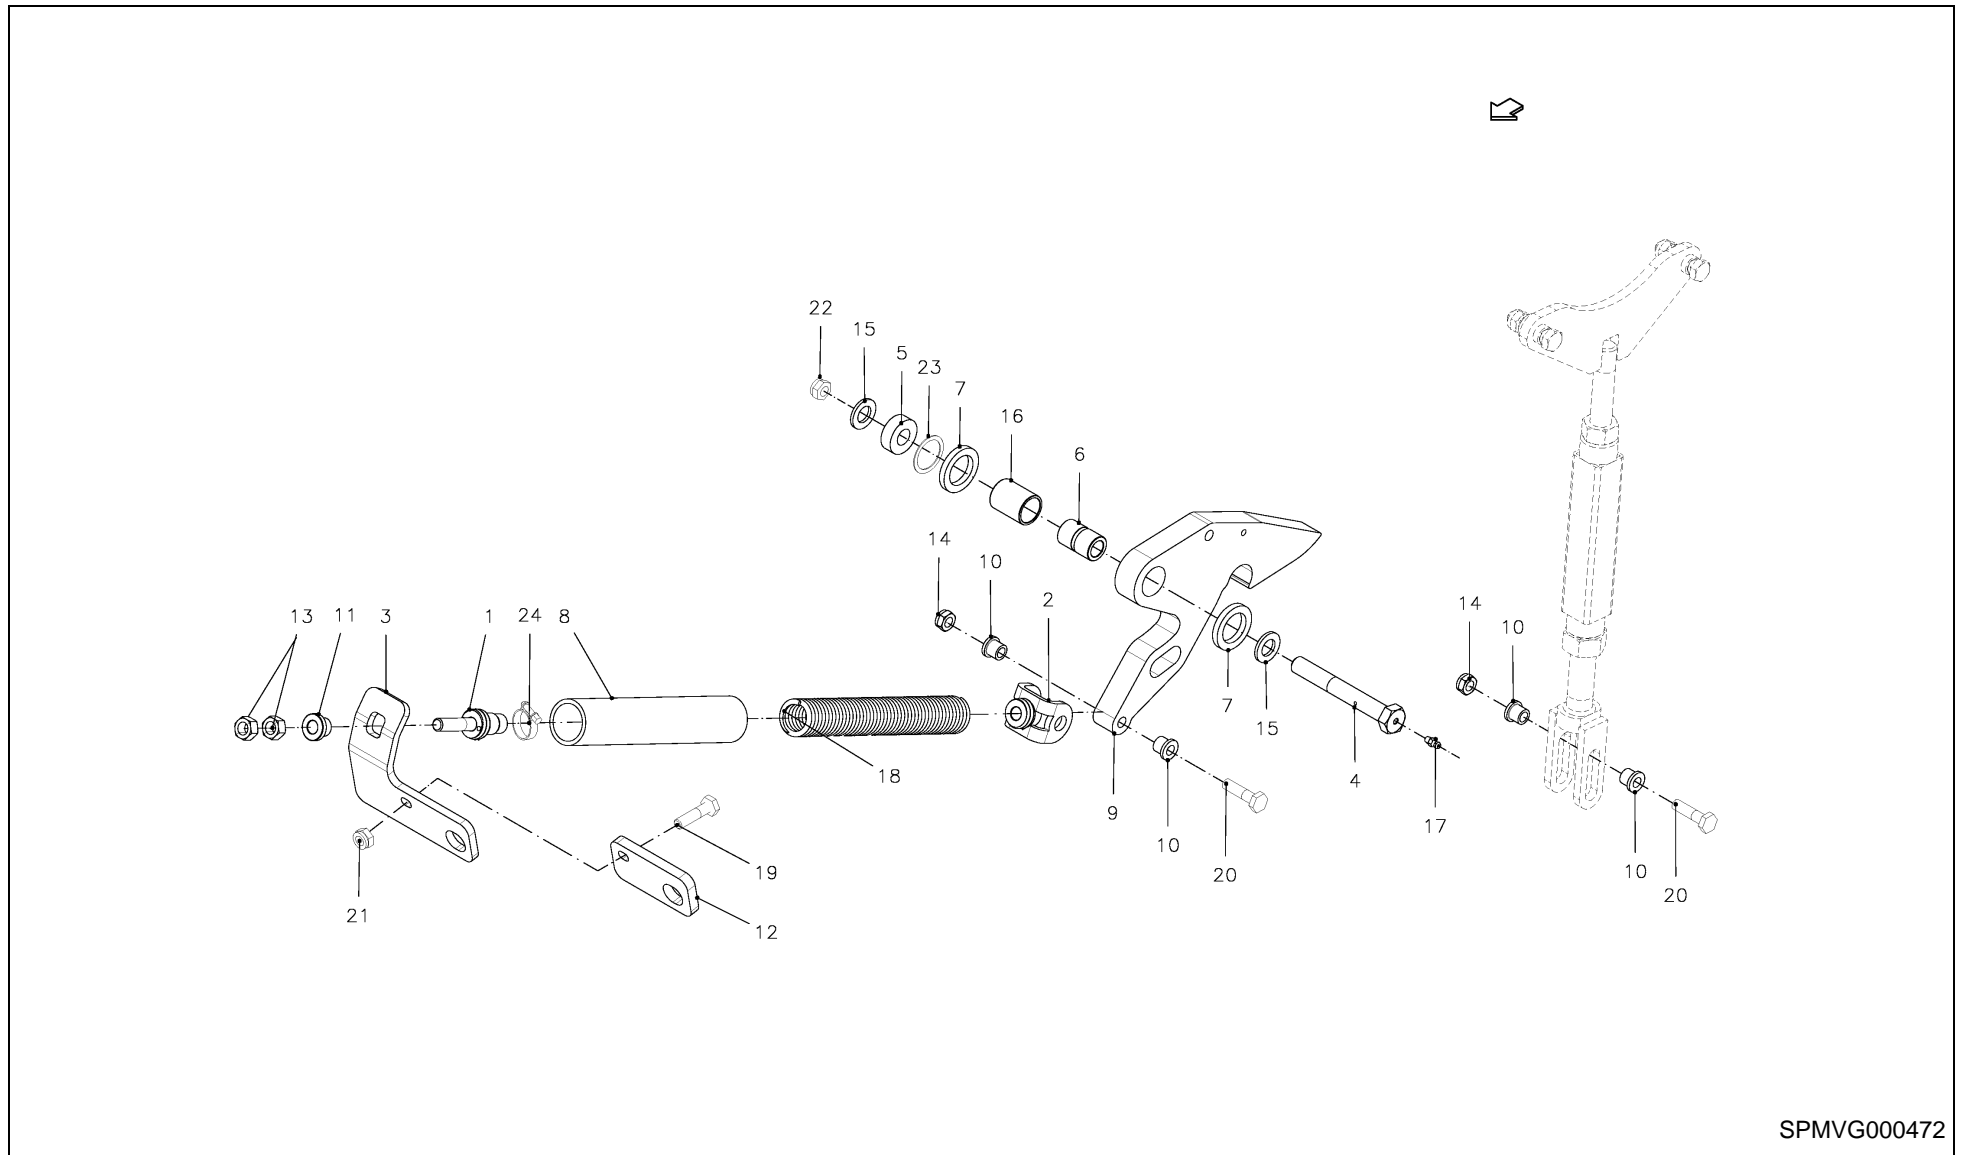

LB 12200 / LOCKING LEVER

SPMVG000472

LB 12200 / LOCKING LEVER

PosNo.	Part No.	Qty.	Description	Remark
1	VGGP0480V	1	HOLDER, SPRING	
2	VGGP0571V	1	VEERHOUDER	
3	VGGP1092K0	1	PLATE	
4	VGGP1557	1	PIN	
5	VGGP1560V	1	RING	
6	VGGP526	1	SLEEVE, CUSHION	
7	VGGP672V	2	RING	
8	VGGP673	1	PIPE	
9	VGGP714K0	1	LOCKING LEVER	
10	VGGP913	4	SLEEVE	
11	VGGP947V	1	SLEEVE	
12	VGGR158V	1	PLATE	
13	KG01052161	2	HEX. NUT M12 8	SECURED WITH LOCTITE 243
14	KG01068861	2	LOCK NUT M10 10	
15	KG01267761	2	WASHER M16	
16	VGND5253	1	RING, INNER RACE	
17	VGND9004V	1	GREASE NIPPLE	
18	VGPZ469K0	1	SPRING, TENSION	
19	KG00353261	1	HEX. BOLT M8X40 8.8	
20	KG00336561	2	HEX. BOLT M10X70 10.9	
21	KG01072261	1	LOCK NUT M8 8	
22	KG01069161	1	LOCK NUT M16 10	SECURED WITH LOCTITE 243
23	VGMT00310	1	SHIM SET	
24	VGND9207	1	CLAMP, WORM DRIVE