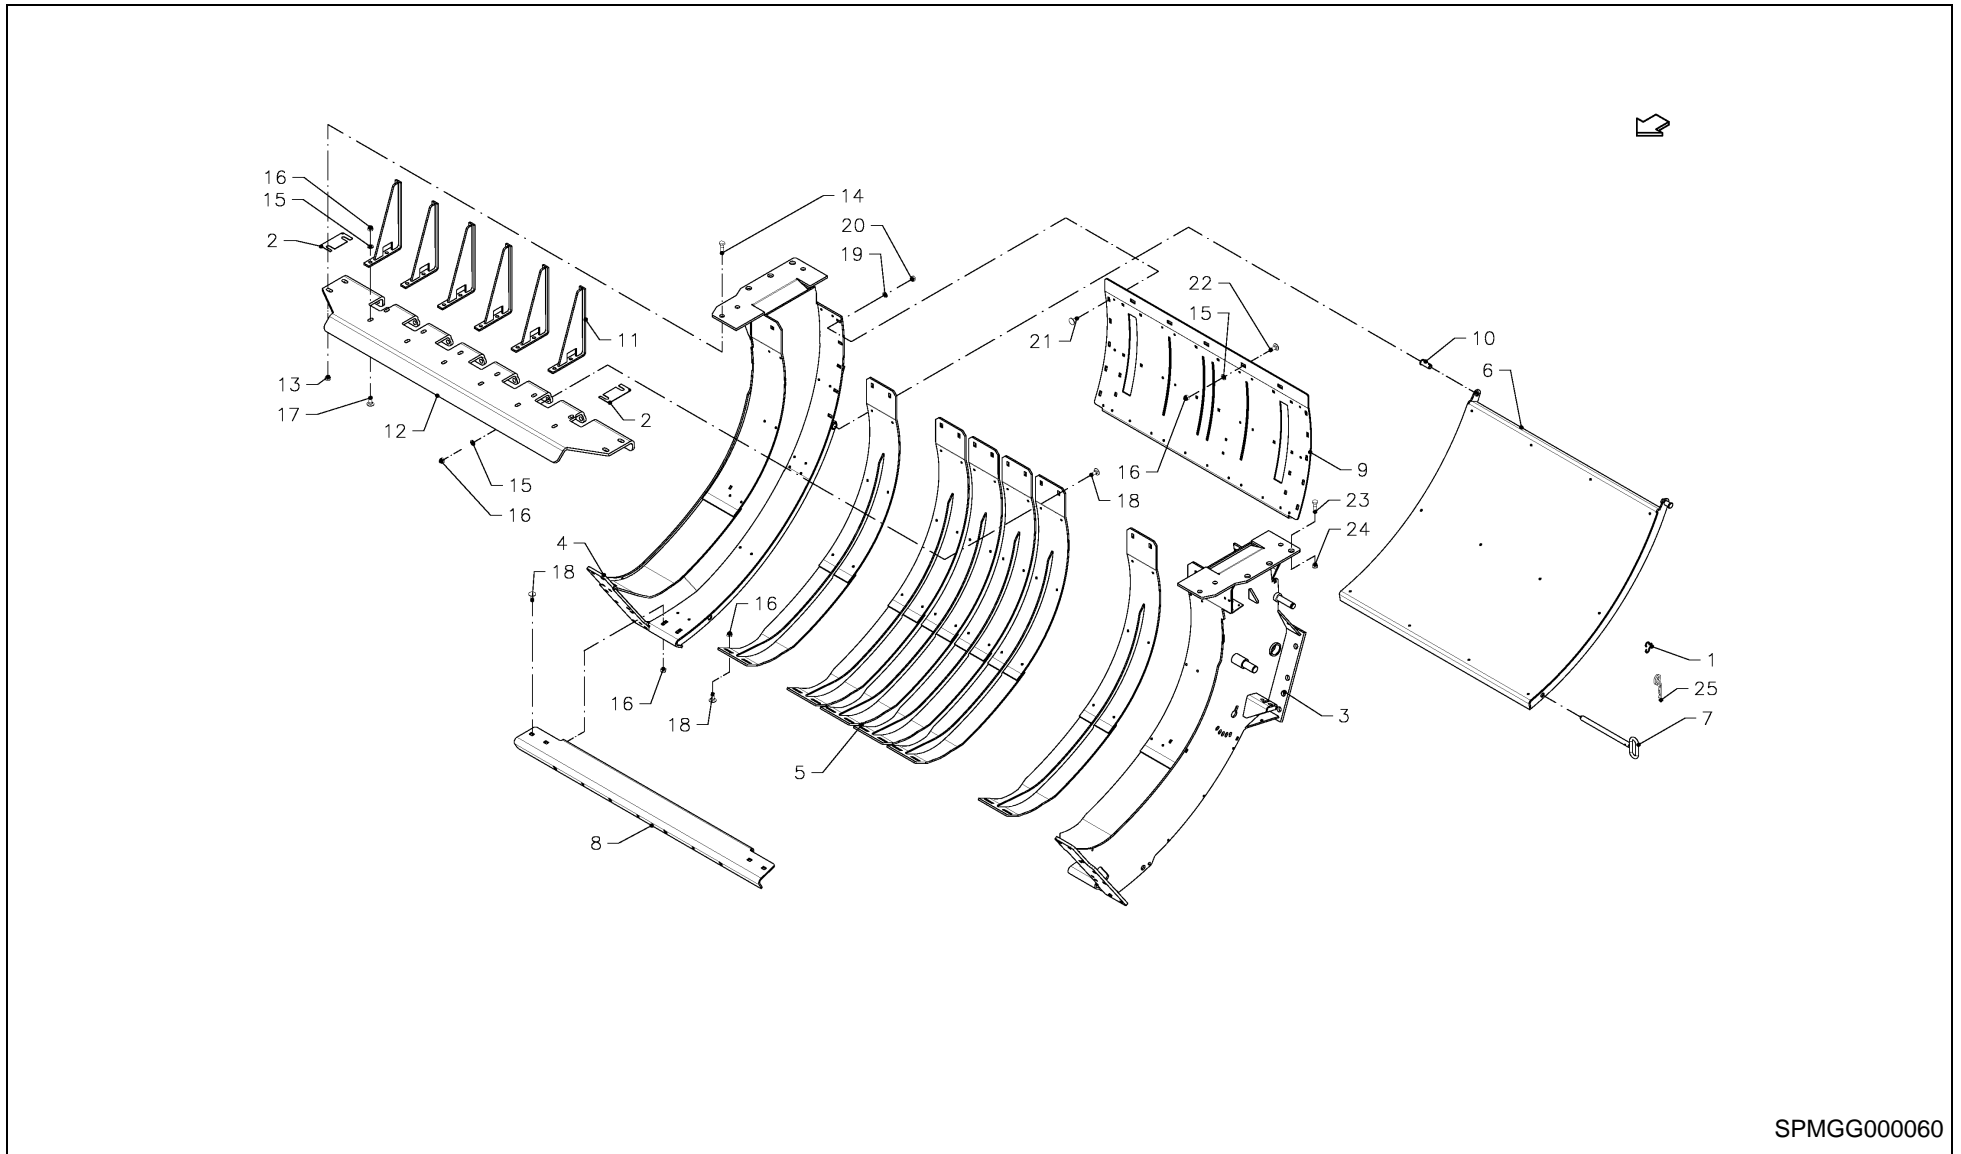

LB 12200 / FEED UNIT ASSY

SPMGG000060

LB 12200 / FEED UNIT ASSY

PosNo.	Part No.	Qty.	Description	Remark
1	VGEP381V	2	BEVESTIGINGSRING	
2	VGGB124V	2	PLATE, SHIM	
3	VGGP0401K0	1	SUPPORT	
4	VGGP0402K0	1	SUPPORT, RH	
5	VGGP0417K0	6	GUIDE	
6	VGGP0421K0	1	DOOR	
7	VGGP0424V	2	LOCKING LEVER	
8	VGGP1354K0	1	SUPPORT	
9	VGGP1621K0	1	PLATE	
10	VGMA242V	2	PEN	
11	VRR0718182	6	SUPPORT	
12	VRR0718482	1	SUPPORT	
13	KG01068961	4	LOCK NUT M12 10	
14	KG00357561	4	HEX. BOLT M12X50 8.8	
15	KG01267461	49	WASHER M10	
16	KG01068861	49	LOCK NUT M10 10	
17	KG00641661	28	CARRIAGE BOLT M10X35 8.8	
18	KG00641561	28	CARRIAGE BOLT M10X30 8.8	
19	KG01267361	10	WASHER M8	
20	KG01068761	10	LOCK NUT M8 10	
21	KG00639061	10	CARRIAGE BOLT M8X20 8.8	
22	KG00641561	28	CARRIAGE BOLT M10X30 8.8	
23	KG00480261	7	HEX. SCREW M16X40 8.8	
24	KG01069161	7	LOCK NUT M16 10	
25	VGPZ00160V	2	SPRING CLIP ASSY DIAM, 3MM