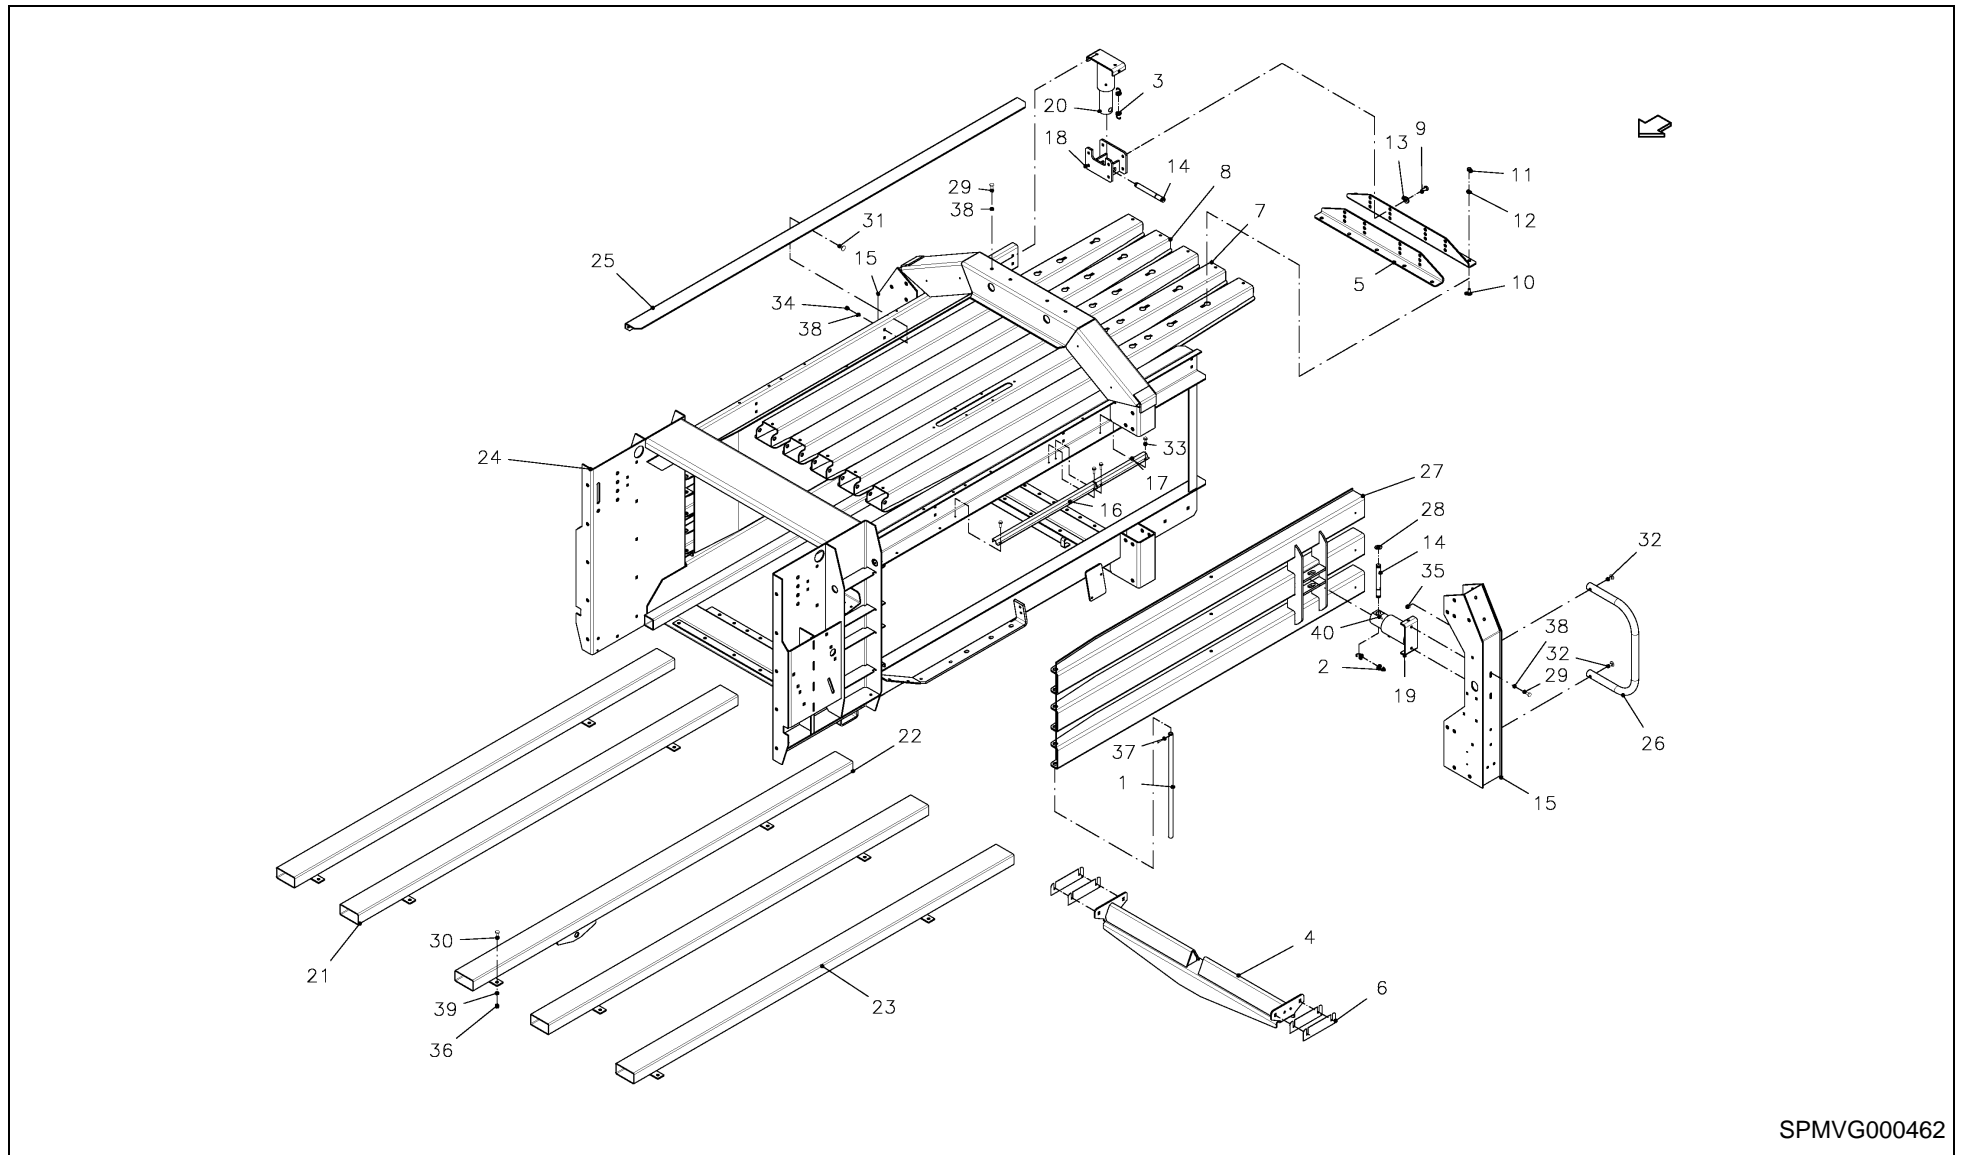

LB 12200 / CHAMBER, BALE

SPMVG000462

LB 12200 / CHAMBER, BALE

PosNo.	Part No.	Qty.	Description	Remark
1	VR11955021	2	AXLE	
2	VG18601320V	4	SPRING, TENSION	
3	VG18601321V	4	SPRING, TENSION	
4	VGGP01598K0	1	BEAM	
5	VGGP1075K0	2	PLATE	
6	VGGP1620V	4	PLATE, SHIM	
7	VGGR0245K0	1	BEAM	
8	VGGR0247K0	4	BEAM	
9	KG00476461	8	HEX. SCREW M12X25 8.8	
10	KG00641461	10	CARRIAGE BOLT M10X25 8.8	
11	KG01068861	10	LOCK NUT M10 10	
12	KG01267461	10	WASHER M10	
13	KG01273761	8	WASHER M12	
14	VRR0034993	4	AXLE	
15	VRR0210682	2	BRACKET	
16	VRR0244182	1	GUARD, PROTECT.	
17	VRR0244582	1	GUARD, PROTECT.	
18	VRR0305282	2	SUPPORT	
19	VRR0431082	2	CYLINDER	
20	VRR0516082	2	CYLINDER	
21	VRR0653482	2	PROFILE	
22	VRR0653582	1	PROFILE	
23	VRR0653682	2	PROFILE	
24	VRR0653782	1	CHAMBER	
25	VRR0653882	2	PLATE	
26	VRR0676982	2	BRACE	
27	VRR0800082	2	WALL, SIDE,	
28	VR31018150	2	SEEGER-RING	
29	KG00474361	8	HEX. SCREW M10X30 8.8	
30	KG00476461	10	HEX. SCREW M12X25 8.8	
31	KG00641861	8	CARRIAGE BOLT M10X45 8.8	
32	KG00641961	4	CARRIAGE BOLT M10X50 8.8	
33	KG01000161	4	FLANGED BOLT M6X12	
34	KG01052061	8	HEX. NUT M10 8	
35	KG01068861	4	LOCK NUT M10 10	
36	KG01068961	10	LOCK NUT M12 10	
37	KG01252761	2	SPLIT PIN 5X36 ST	
38	VGND3147V	16	CIRCLIP	
39	VGND3148V	10	CIRCLIP	
40	VRR0446501	1	POCHETTE JOINTS