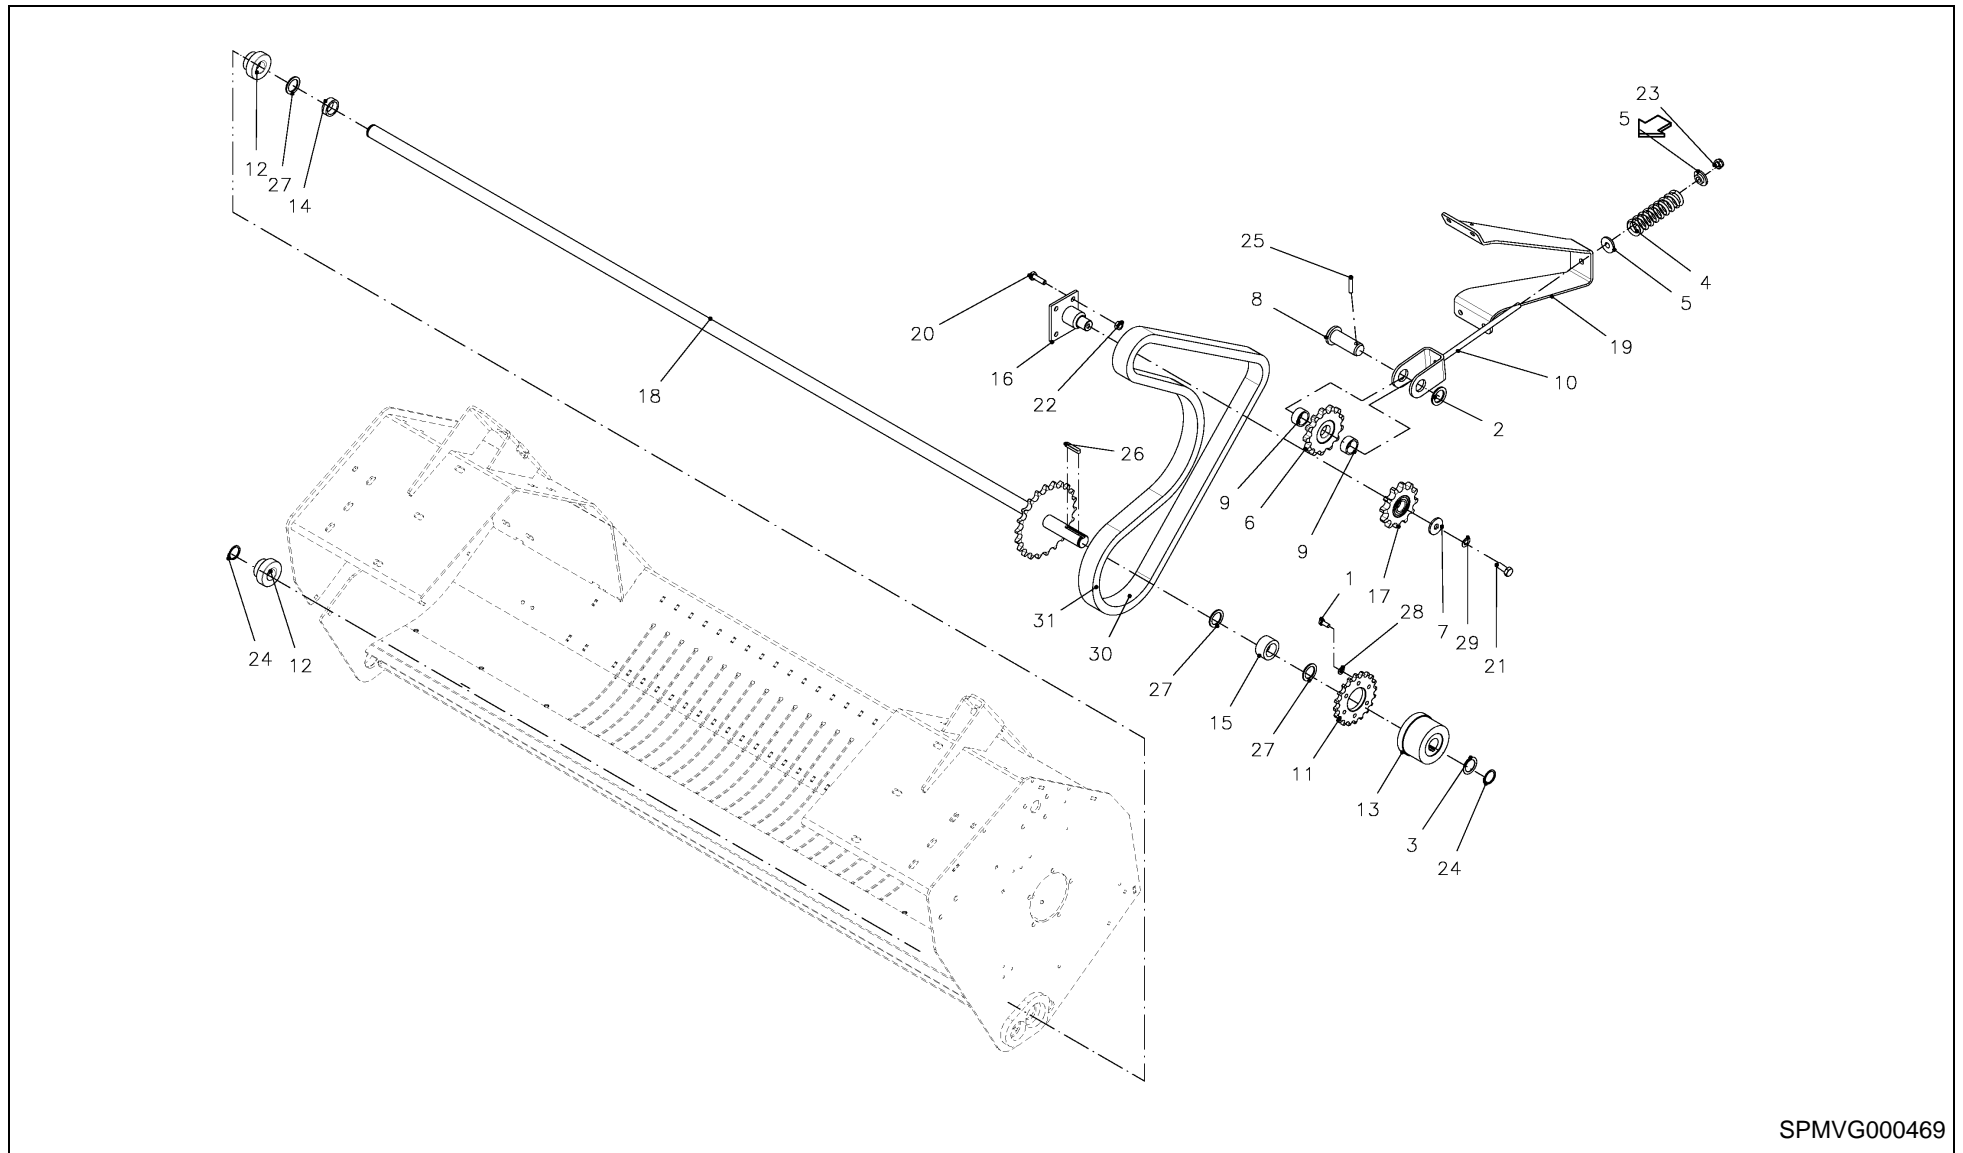

LB 12200 / DRIVE MECHANISM (ROTOR + 23-OC)

SPMVG000469

LB 12200 / DRIVE MECANISM (ROTOR + 23-OC)

PosNo.	Part No.	Qty.	Description	Remark
1	VF01173381	6	HEX.HEAD SCREW	
2	VF06214321	1	WASHER	
3	VF06214481	2	SPACER	
4	VF06215432	1	COMPRESSION SPRING	
5	VF06550817	2	SPRING CUP	
6	VF06554382.86	1	CHAIN WHEEL	
7	VG13925033V	1	RING	
8	VF16654530	1	PIN	
9	VF16614124	2	SPACER TUBE	
10	VF16614227.86	1	TENSIONER CHAIN	
11	VF16618017.86	1	SPROCKET	
12	VF16619111	2	BEARING	
13	VF16619777.86	1	CLUTCH	
14	VF16619893	1	SPACING TUBE	
15	VF16650327	2	DISTANCE PIECE	
16	VF16651605	1	BOCK GSW.	
17	VR23500002	1	SPROCKET	
18	VGGB0205	1	SHAFT, DRIVE	
19	VGGR373K0	1	SUPPORT	
20	KG00474461	4	HEX. SCREW M10X35 8.8	
21	KG00476561	1	HEX. SCREW M12X30 8.8	
22	KG01068861	4	LOCK NUT M10 10	
23	KG01068961	1	LOCK NUT M12 10	
24	KG01108862	3	CIRCLIP-A 30 X 1.5	
25	KG01191962	1	TENSION PIN 8X45	
26	KG01307200	1	KEY 8X7X45	
27	VGND3138V	4	RING	
28	VGND3146V	1	CIRCLIP	
29	VGND3148V	1	CIRCLIP	
30	VGND96104	1	CHAIN, ROLLER, SIMPLEX	
31	VGND9295	1	LINK, SIMPL.