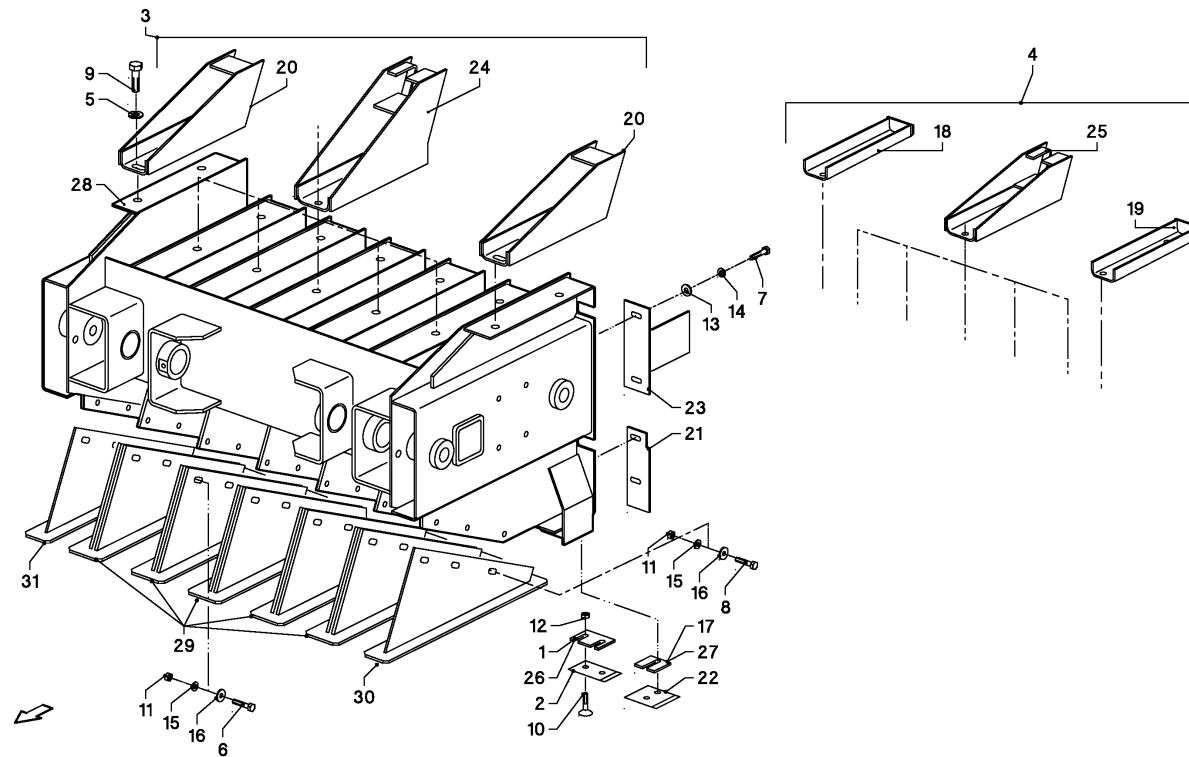

LB 12200 / PLUNGER

PosNo.	Part No.	Qty.	Description	Remark
1	VR15374008	5	PLATE, SHIM	
2	VR17052103	5	BLADE	
3	VR28000002	1	RAISING SET	80 CM
4	VR28000003	1	RAISING SET	70 CM
5	VG37129064V	12	WASHER, BELLEVILLE	
6	KG00357461	15	HEX. BOLT M12X45 8.8	
7	KG00474361	8	HEX. SCREW M10X30 8.8	
8	KG00476761	6	HEX. SCREW M12X40 8.8	
9	KG00479961	12	HEX. SCREW M16X25 8.8	
10	KG00851161	14	COUNTERSUNK HEAD SCREW M12X50 10.9	
11	KG01052161	21	HEX. NUT M12 8	
12	KG01068961	10	LOCK NUT M12 10	
13	VGMT152V	8	RING	
14	VGND3147V	8	CIRCLIP	
15	VGND3148V	21	CIRCLIP	
16	VGND3163V	30	WASHER, PLAIN	
17	VRR0046102	5	PLATE, SHIM	
18	VRR0088582	1	SPACER	
19	VRR0088682	1	SPACER	
20	VRR0365582	2	SPACER	
21	VRR0376282	2	SCRAPER	
22	VRR0389202	2	BLADE	
23	VRR0389982	2	SCRAPER	
24	VRR0461082	5	SPACER	
25	VRR0461182	1	SPACER	
26	VRR0548293	5	PLATE, SHIM	
27	VRR0548393	2	PLATE, SHIM	
28	VRR0574382	1	PLUNGER	
29	VRR0718582	5	GUIDE, CENTER	
30	VRR0718682	1	GUIDE, LH	
31	VRR0718782	1	GUIDE, RH