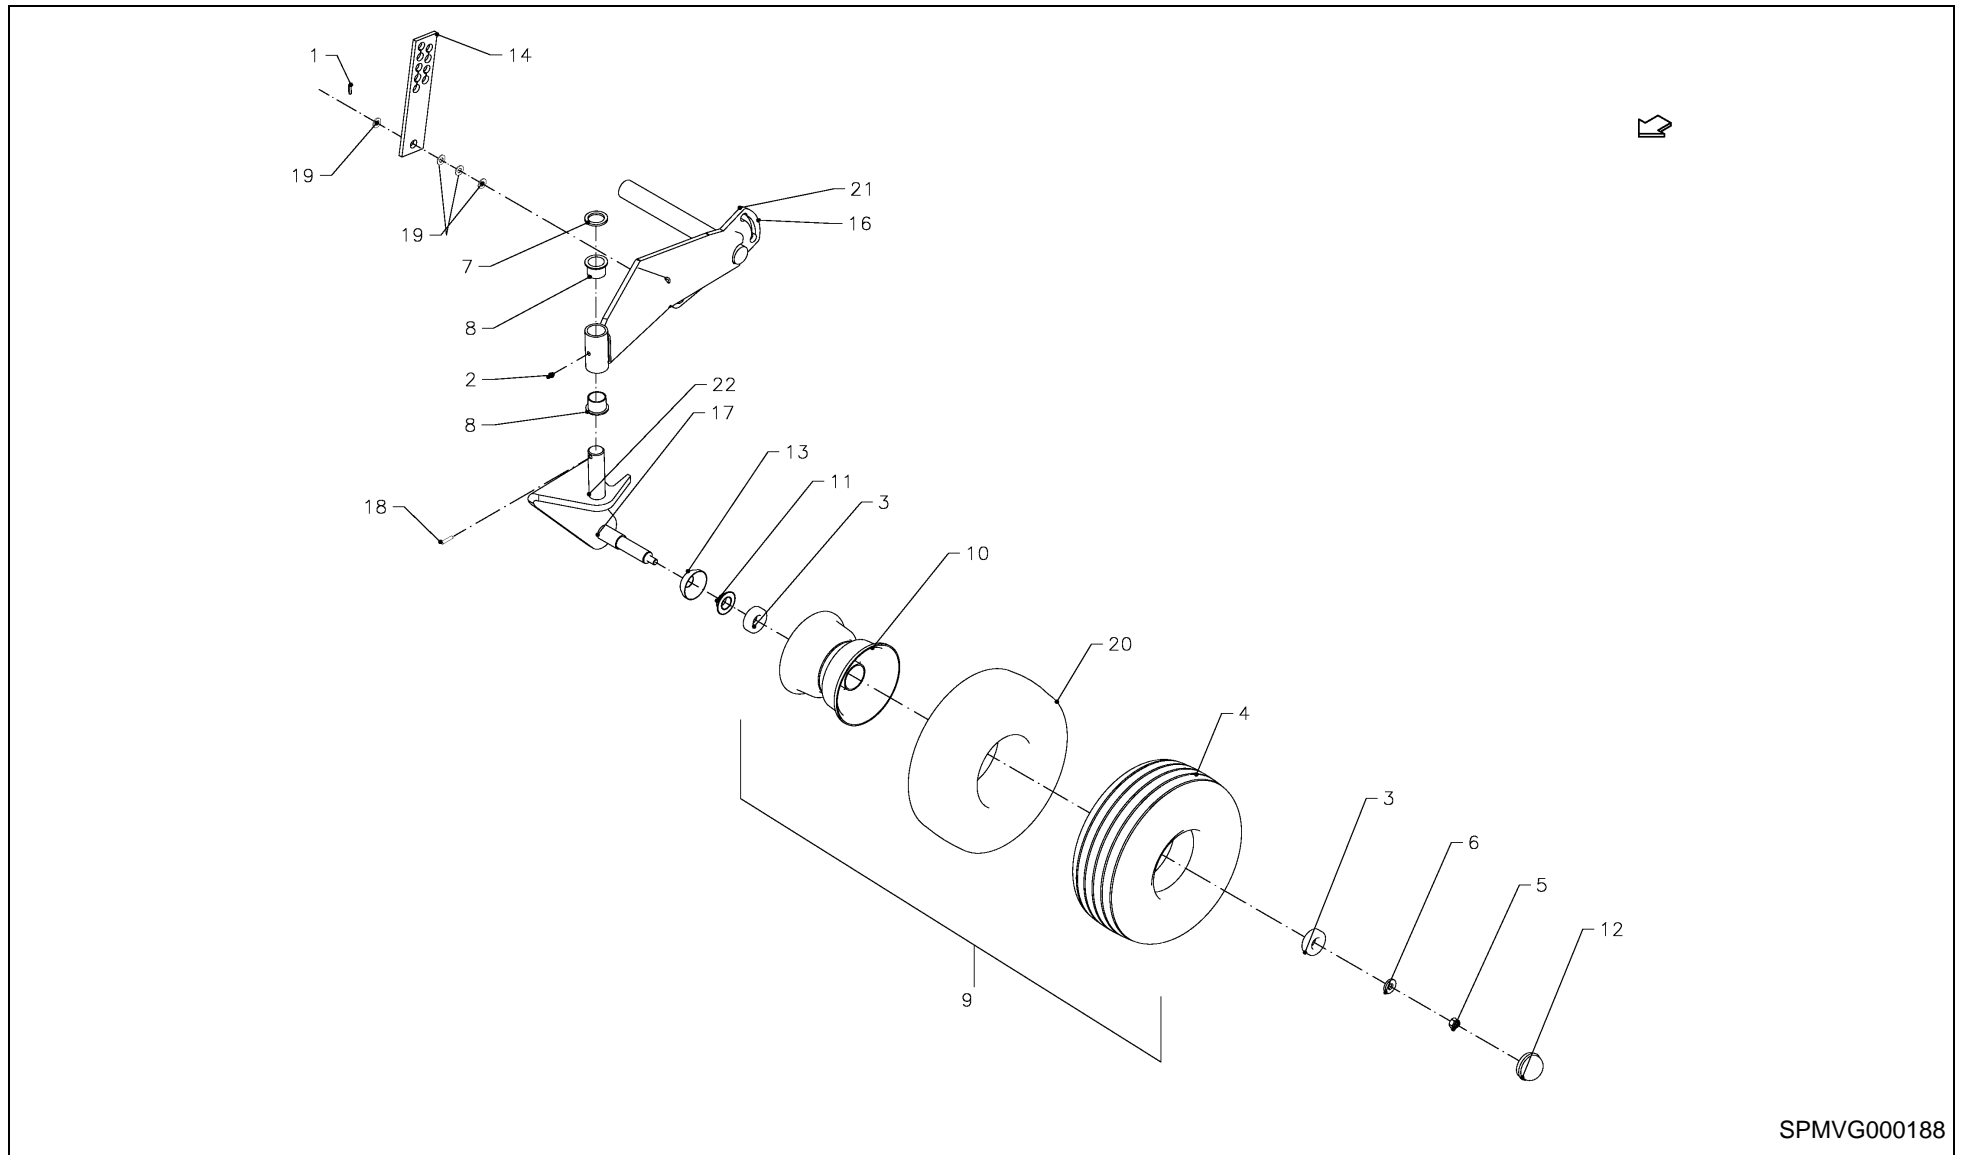

LB 12200 / GAUGE WHEEL, CPL.

SPMVG000188

LB 12200 / GAUGE WHEEL, CPL.

PosNo.	Part No.	Qty.	Description	Remark
1	VF01102494	1	DOWEL PIN	
2	VGND9813V	1	GREASE NIPPLE	
3	KG01379500	2	ALL BEARING 6205-RS	
4	VF01141364	1	TYRE	
5	KG01068961	1	LOCK NUT M12 10	
6	VGTH100V	1	RING	
7	VF06214421	1	WASHER	
8	VF06229502	2	BUSH	
9	VF06564733	1	WHEEL	
10	VF06564735.98	1	RIM	
11	VF06567492	1	GASKET	
12	VF06580546	1	CAP	
13	VF16622598	1	CHAPEAU	
14	VF16652392.86	2	PERFORADED RAIL	
16	VF16654682.86	1	AXLE LINK LEFT	
17	VF16654690.86	1	WHEEL AXLE LEFT	
18	KG01191962	1	TENSION PIN 8X45	
19	KG01191962	4	TENSION PIN 8X45	
20	VGND9779	1	AIR CHAMBER	
21	VF16654683.86	1	AXLE LINK RIGHT	
22	VF16654691.86	1	WHEEL AXLE RIGHT