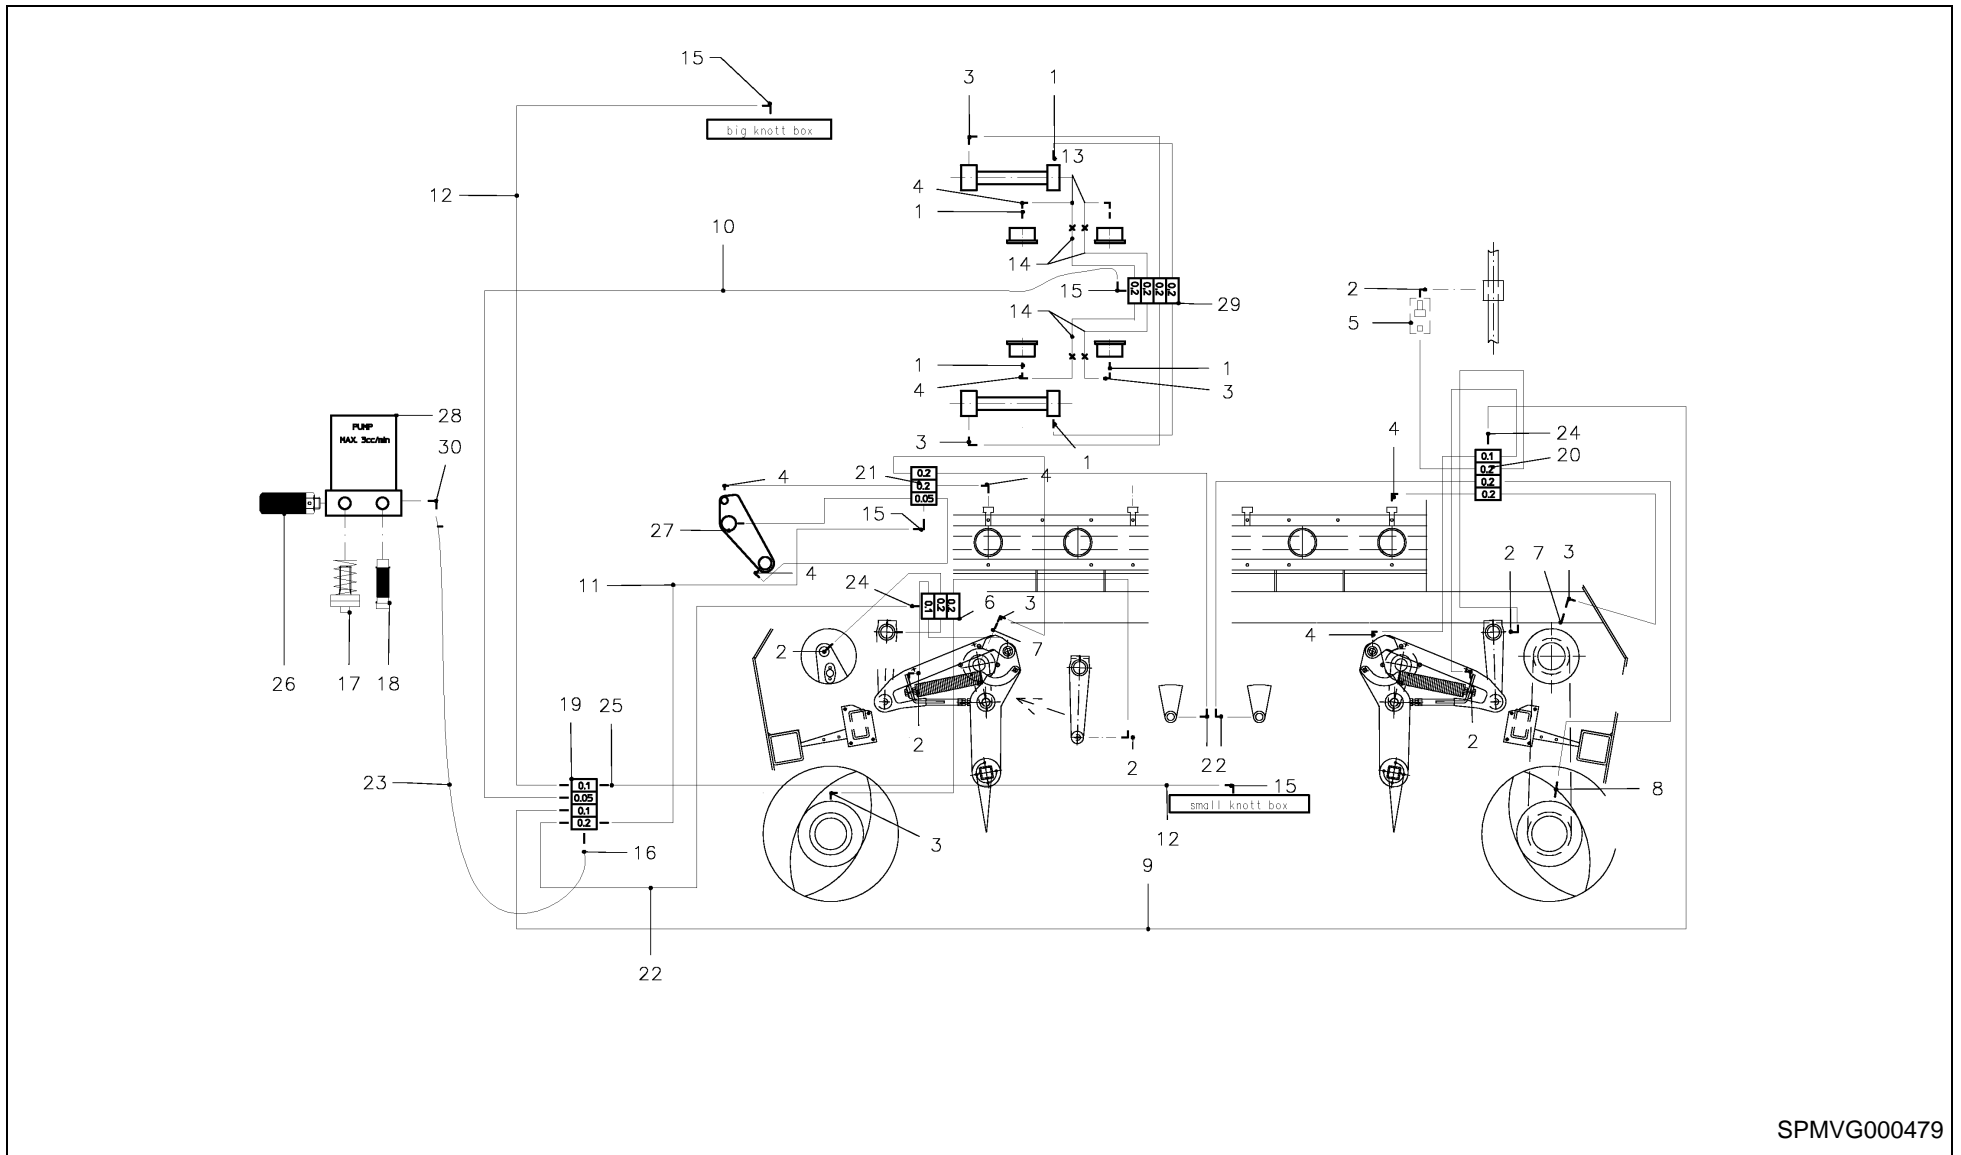

LB 12200 / LUBRICATION SYSTEM

SPMVG000479

LB 12200 / LUBRICATION SYSTEM

PosNo.	Part No.	Qty.	Description	Remark
1	VR38228054	4	OUPLING	
2	VGGP001358	8	ELBOW COUPLING	M6x1
3	VGGP001359	7	NIPPLE	M8x1
4	VGGP001360	8	NIPPLE	M8x1.25
5	VGGP00784	29	NUT, + RING ASSY.	
6	VGGP1201	1	BLOCK, HYDR.	
7	VGGP1202	2	COUPLING	
8	VGGP1203	1	COUPLING	
9	VGGP357	1	HOSE	
10	VGGP358	1	HOSE	
11	VGGP360	1	HOSE	
12	VGGP361	2	HOSE	
13	VGGP364V	4	HOSE	
14	VGGP365V	4	COUPLING	
15	VGGP366V	4	ELBOW COUPLING	
16	VGGP367V	1	COUPLING	
17	VGGP465	1	PUMP-UNIT	
18	VGGP466	1	ELEMENT, FILTER	
19	VGGP771	1	VALVE, DIVIDER	
20	VGGP772	1	VALVE, DIVIDER	
21	VGGP774	1	VALVE, DIVIDER	
22	VGGP775	1	HOSE	
23	VGGP776	1	HOSE	
24	VGGP807V	2	COUPLING	
25	VGGP815	6	STUD COUPLING, MALE	
26	VGGP881	1	VALVE, PRESSURE RELIEF	
27	VRR0480120	2	STUD COUPLING	
28	VRR0708910	1	PUMP, LUBRICATION	
29	VRR0708914	1	VALVE, DIVIDER	
30	VRR0708922	1	ELBOW COUPLING