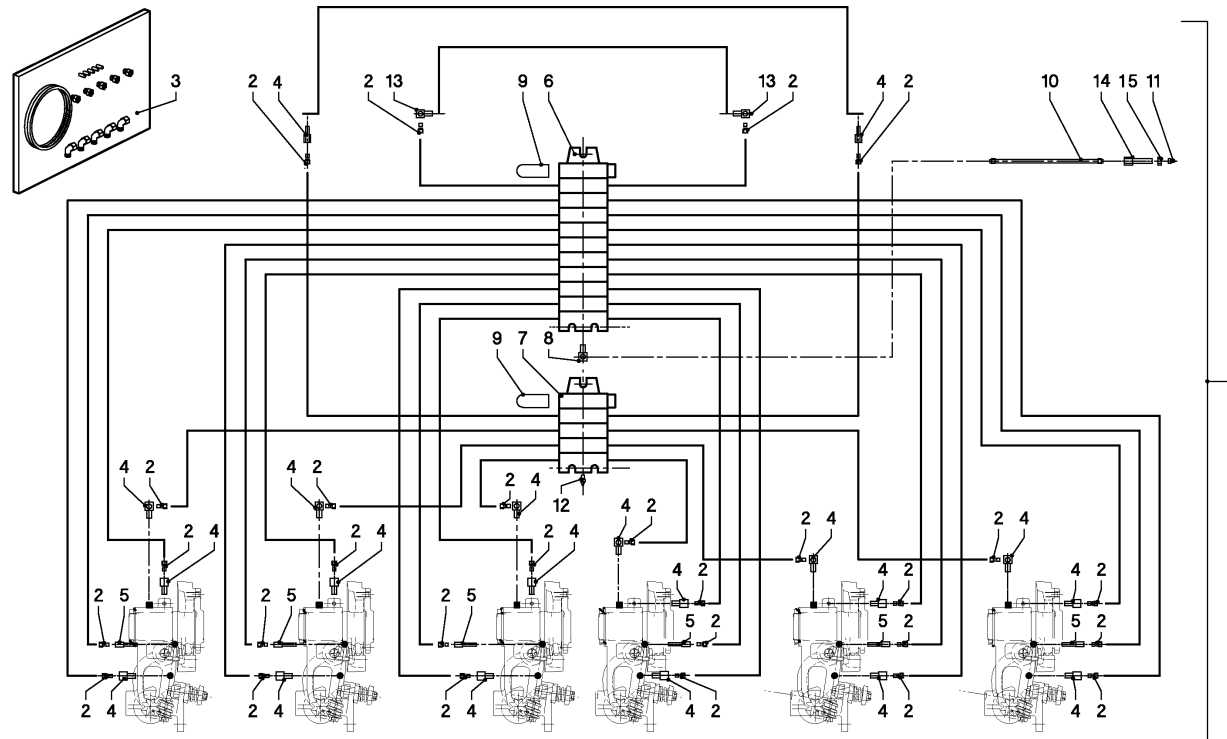

LB 12200 / LUBRICATION SYSTEM

0706GP-092

LB 12200 / LUBRICATION SYSTEM

PosNo.	Part No.	Qty.	Description	Remark
1	VGGP00783	1	LUBRICATION SYS. KNOTTING APP.	
2	VGGP00784	29	NUT, + RING ASSY.	
3	VGGP00885	1	REPAIR SET	
4	VGGP397	20	STUD COUPLING	
5	VGGP399	6	STUD COUPLING	
6	VGGP781	1	BLOCK	
7	VGGP782	1	BLOCK	
8	VGGP786	1	ELBOW COUPLING	
9	VGGP881	2	VALVE, PRESSURE RELIEF	
10	VGGR131	1	LINE, LUBRICATION	
11	VGND9027V	1	GREASE NIPPLE M6X135DEG	
12	VGND9047V	1	GREASE NIPPLE	
13	VGGP001360	2	NIPPLE	
14	VRR0629013	1	COUPLING	
15	VRR0629014	1	NUT