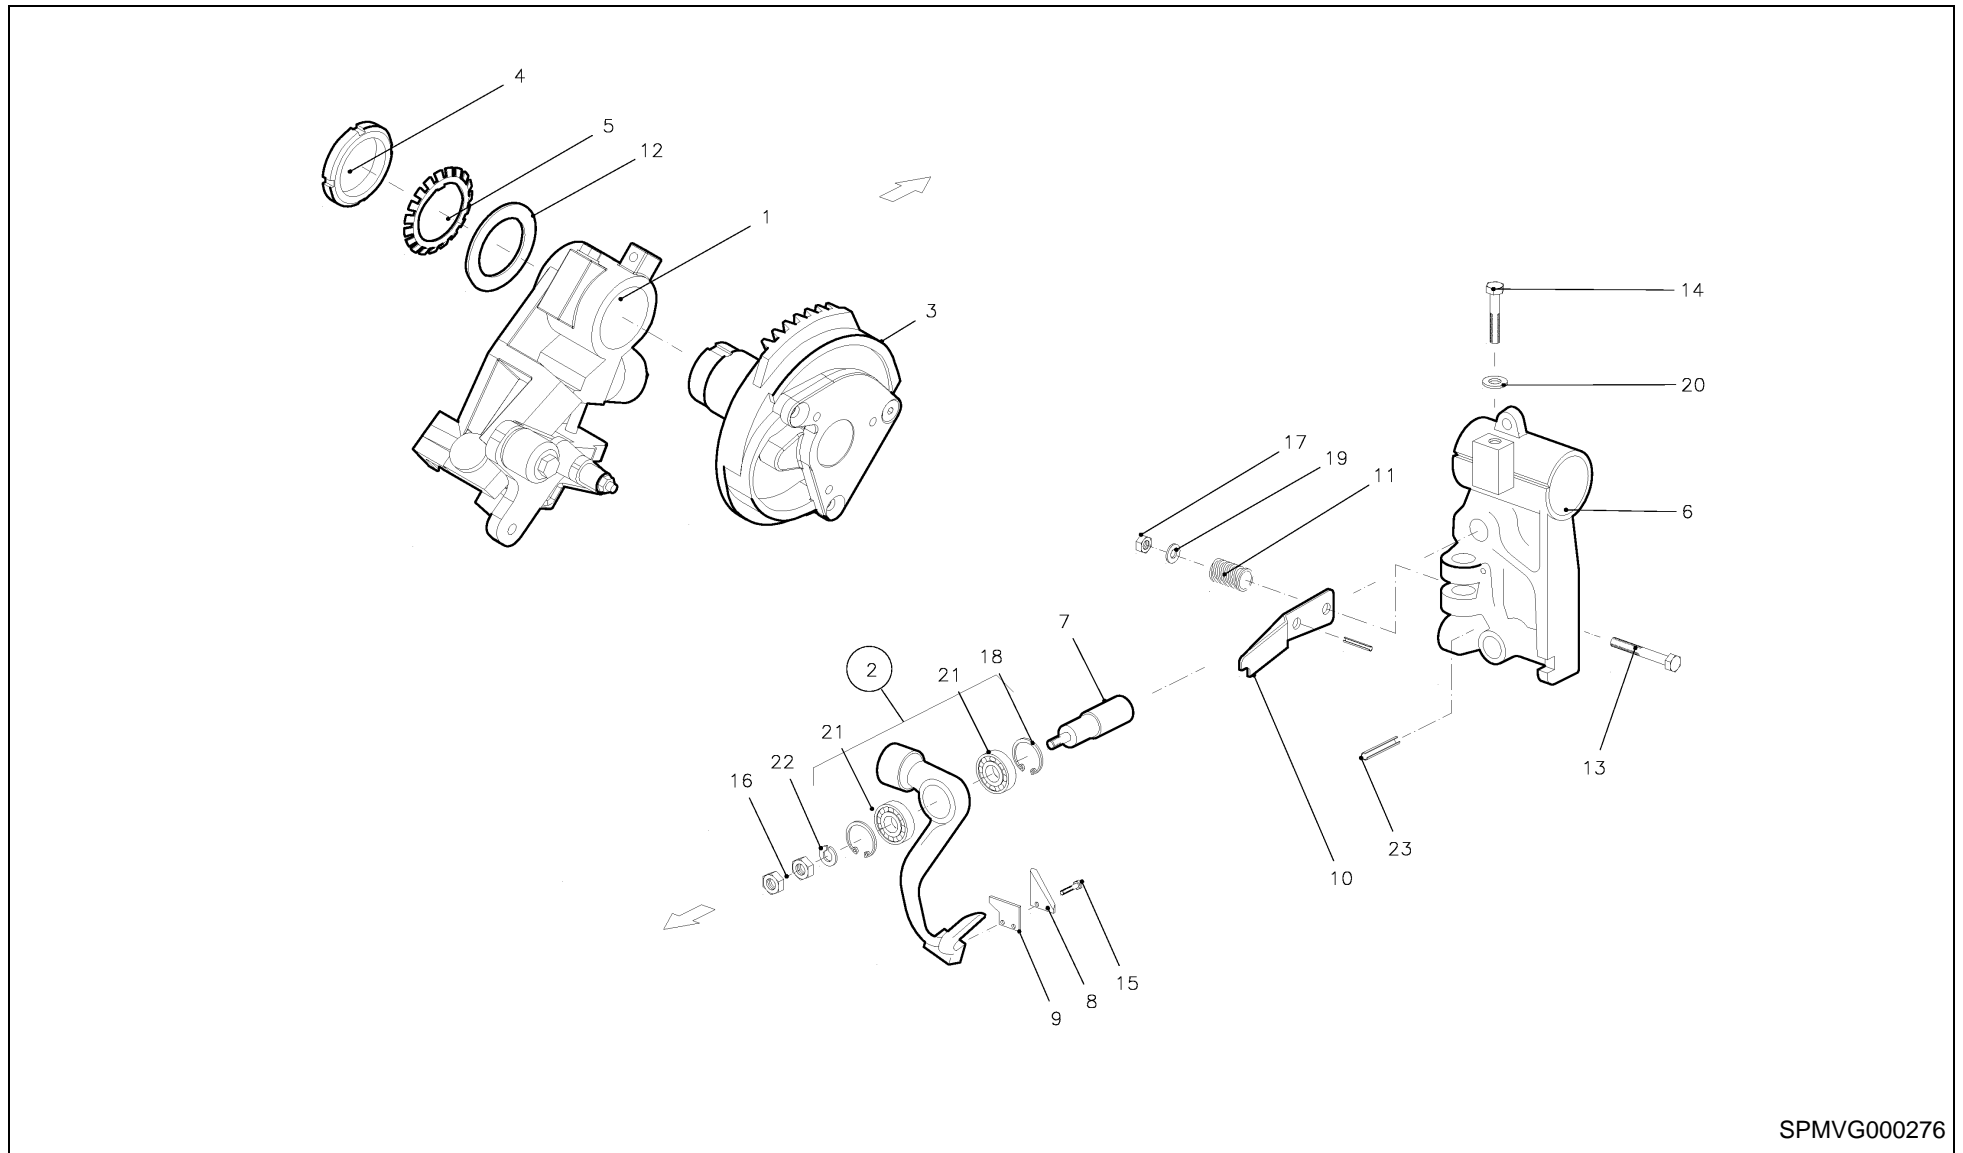

LB 12200 / KNOTTING APPARATUS

0602GP-3-057

LB 12200 / KNOTTING APPARATUS

PosNo.	Part No.	Qty.	Description	Remark
41	VRR0698593	6	PIN	
42	VRR0814382	3	SUPPORT	
43	VRR0825882	3	SUPPORT	

LB 12200 / LEVER

SPMVG000276