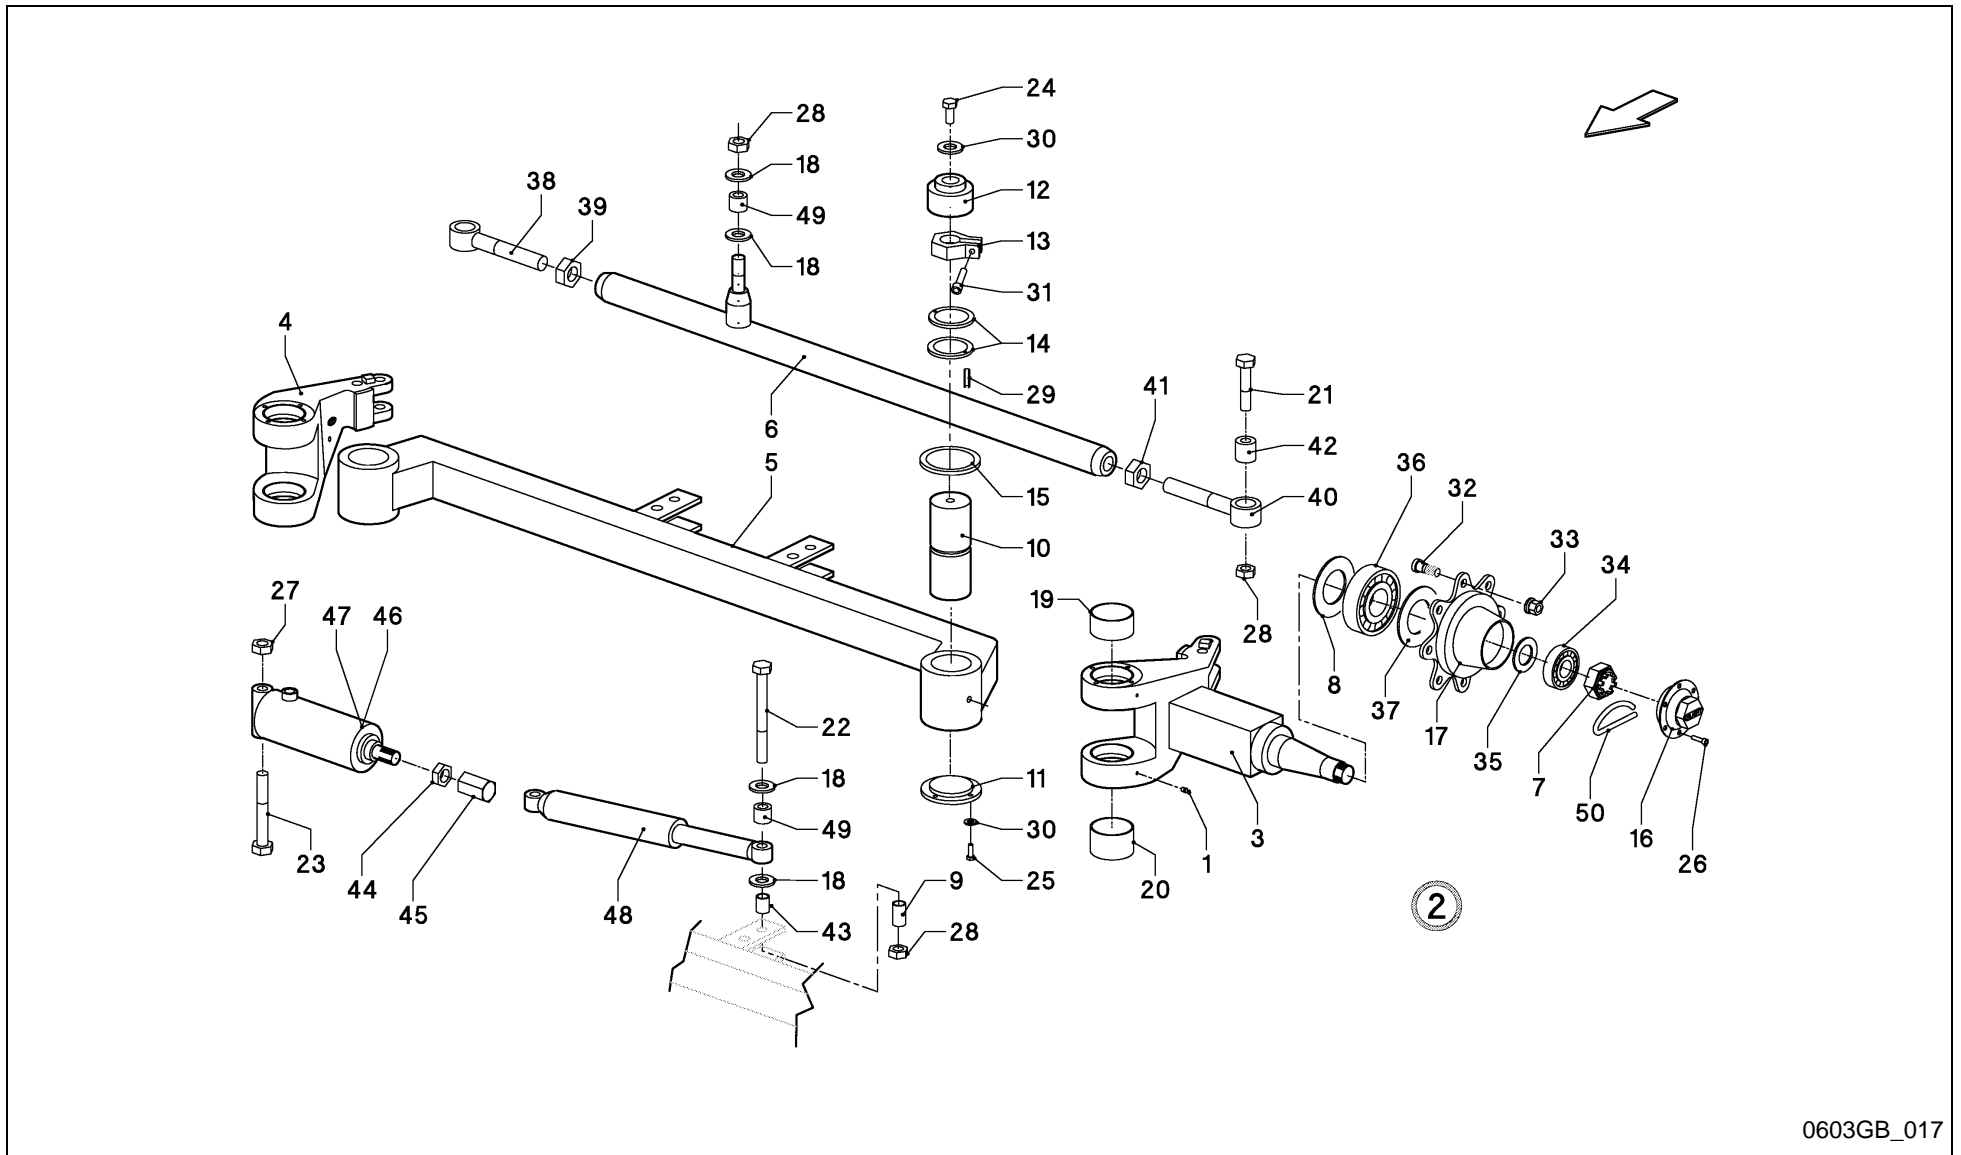

LB 12200 / STEERING AXLE, TANDEM

0603GB_017

LB 12200 / STEERING AXLE, TANDEM

PosNo.	Part No.	Qty.	Description	Remark
1	VGND98026V	4	GREASE NIPPLE	
2	VGGP001450	1	REAR AXLE CPL.	
3	VGGP01187	1	AXLE, LH	
4	VGGP01188	1	AXLE, RH	
5	VGGP01457	1	AXLE	
6	VGGP01460	1	BAR	
7	VGGP1167	2	NUT, SLOTTED	
8	VGGP1169	2	RING, SEALING	
9	VGGP1189	1	SLEEVE	
10	VGGP1190	2	AXLE	
11	VGGP1191	2	LID	
12	VGGP1192	2	COVEHOOD	
13	VGGP1193	2	NUT, ADJUSTMENT	
14	VGGP1194	4	SHIM	
15	VGGP1195	2	SEAL	
16	VGGP1441	2	LID	
17	VGGP1442	2	HUB, WHEEL	
18	VGGP1462	4	RING	
19	VGGP1464	2	SLEEVE, ROTATION	
20	VGGP1465	2	SLEEVE, ROTATION	
21	KG00341061	2	HEX. BOLT M20X100 10.9	
22	KG00367961	1	HEX. BOLT M20X200 8.8	
23	KG00369761	2	HEX. BOLT M22X120 8.8	
24	KG00471561	4	HEX. SCREW M8X12 8.8	
25	KG00471961	6	HEX. SCREW M8X20 8.8	
26	KG00544861	12	CHEESE HEAD SCREW M8X12 8.8	
27	KG01840761	2	NUT, LOCK	
28	KG01069261	3	NUT, LOCK	
29	KG01188962	4	TENSION PIN 6X12	
30	KG01267361	10	WASHER M8	
31	VGND1408V	2	ALLEN BOLT	
32	VRR0248701	16	BOLT M18 X 1,5 X 75 (COLAERT 94100066)	
33	VRR0459601	16	NUT	
34	VRR0551412	2	CUSHION, ASSY	
35	VRR0551413	2	SLEEVE	
36	VRR0551414	2	CUSHION, ASSY	
37	VRR0551415	2	SLEEVE	
38	VRR0551518	1	BOLT	
39	VRR0551519	1	NUT	
40	VRR0551520	1	BOLT