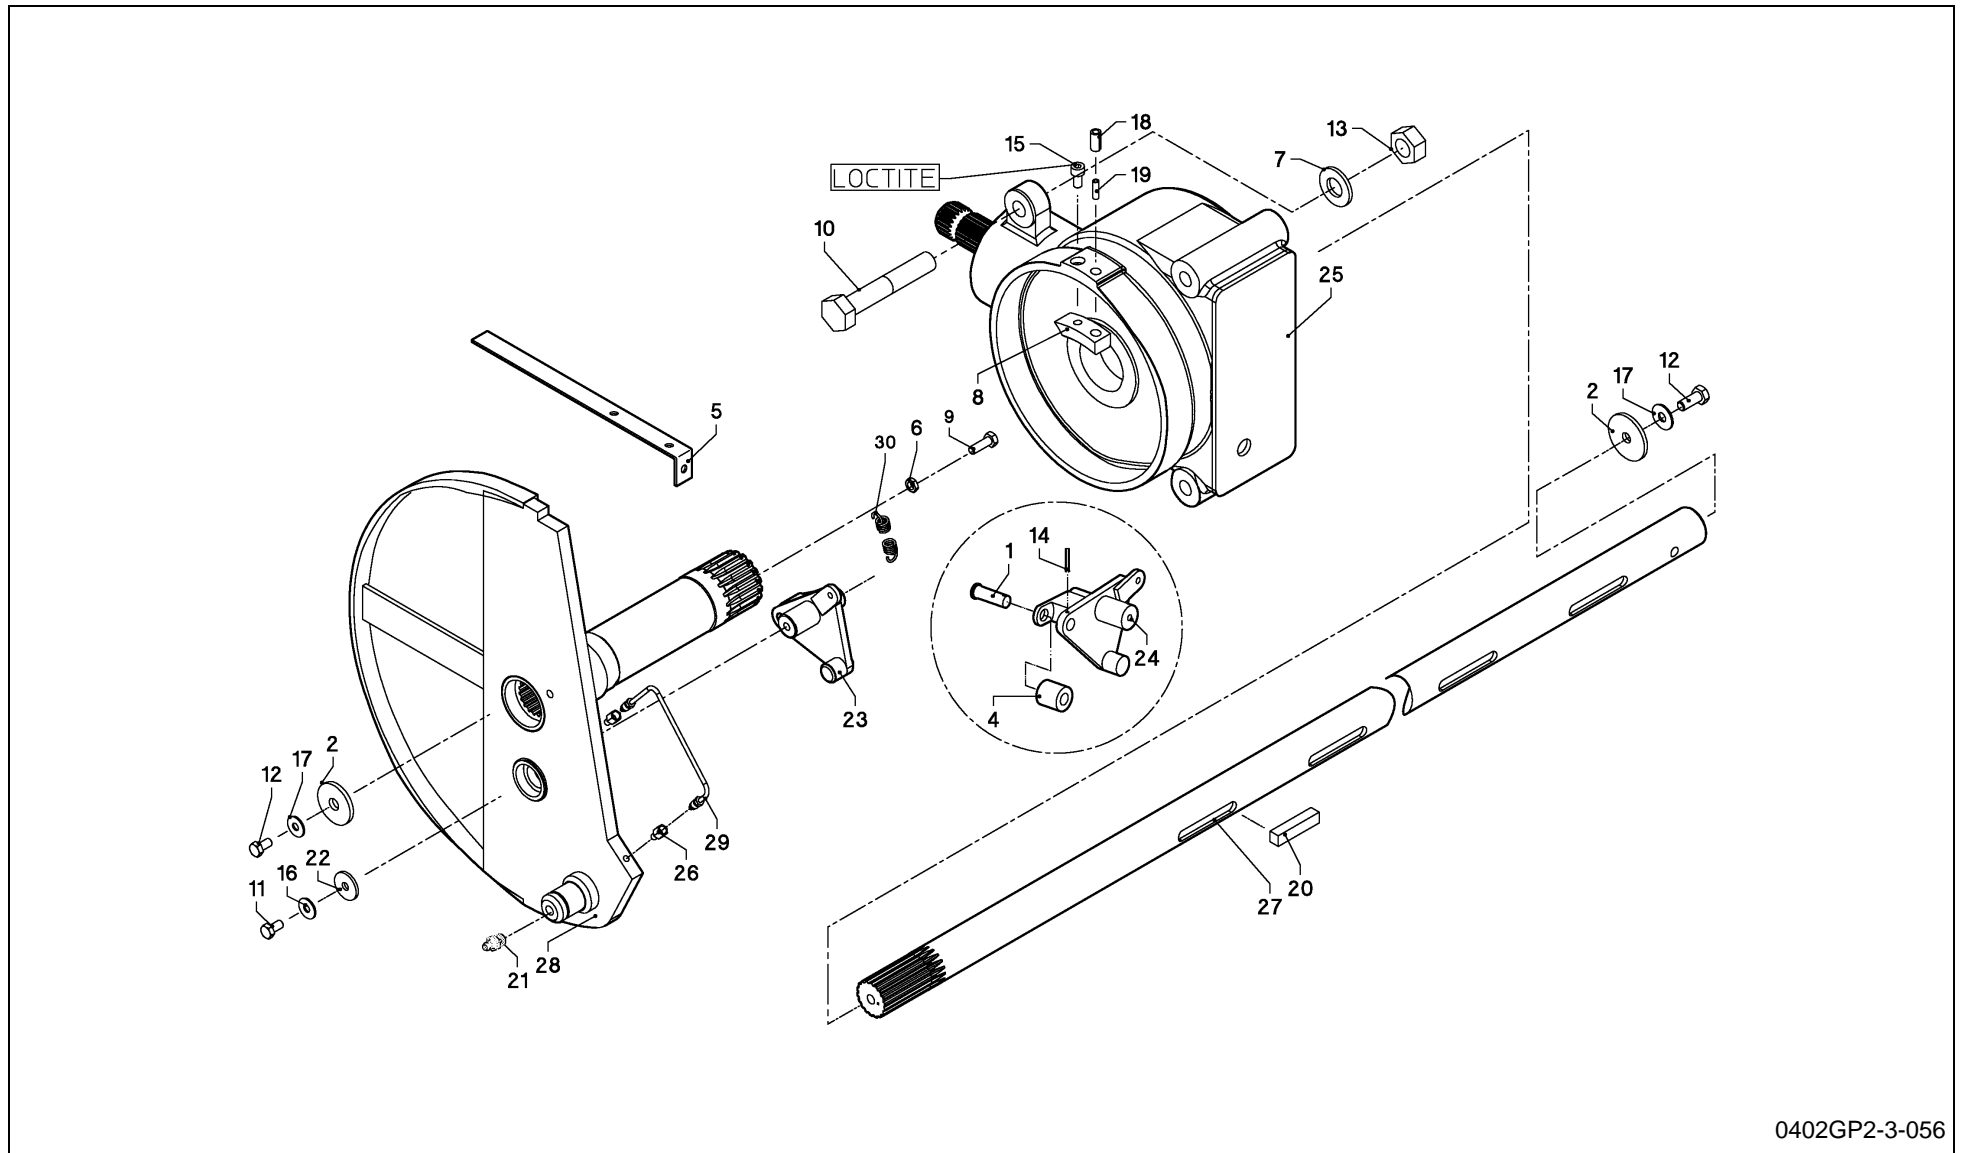

LB 12200 / GEARBOX

0402GP2-3-056

LB 12200 / GEARBOX

PosNo.	Part No.	Qty.	Description	Remark
1	VR11695006	1	PIN	
2	VR13925001	2	RING	
4	VR13955005	1	ROLLER, CYLINDER	
5	VR19057016	1	STRIP	
6	VG37064250V	1	NUT, HEX SPEC.	
7	VG37129064V	1	WASHER, BELLEVILLE	
8	VGGP1163	1	CATCH	
9	KG00353161	1	HEX. BOLT M8X35 8.8	
10	KG00362061	1	HEX. BOLT M16X55 8.8	
11	KG00471761	1	HEX. SCREW M8X16 8.8	
12	KG00474261	2	HEX. SCREW M10X25 8.8	
13	KG01052361	1	HEX. NUT M16 8	
14	KG01207762	1	TENSION PIN 3X30	
15	VGND1616	1	INBUSBOUT M8X1X20 MET BORGMIDDEL	
16	VGND3146V	1	CIRCLIP	
17	VGND3147V	2	CIRCLIP	
18	VGND4157V	1	PIN, TENSION	
19	VGND4158V	1	SPIRAAL SPANSTIFT 6X28	
20	VGND7020	6	KEY	
21	VGND9670V	1	GREASE NIPPLE M10X180DGR	
22	VRR0236093	1	RING	
23	VRR0376800	1	LEVER	
24	VRR0376993	1	PAWL	
25	VRR0407201	1	GEARBOX ASSY	
26	VRR0480120	2	STUD COUPLING	
27	VRR0575702	1	SHAFT, DRIVE	
28	VRR0695682	1	ARM	
29	VRR0695993	1	PIPE, HYDR.	
30	VGPZ474V	1	SPRING, TENSION