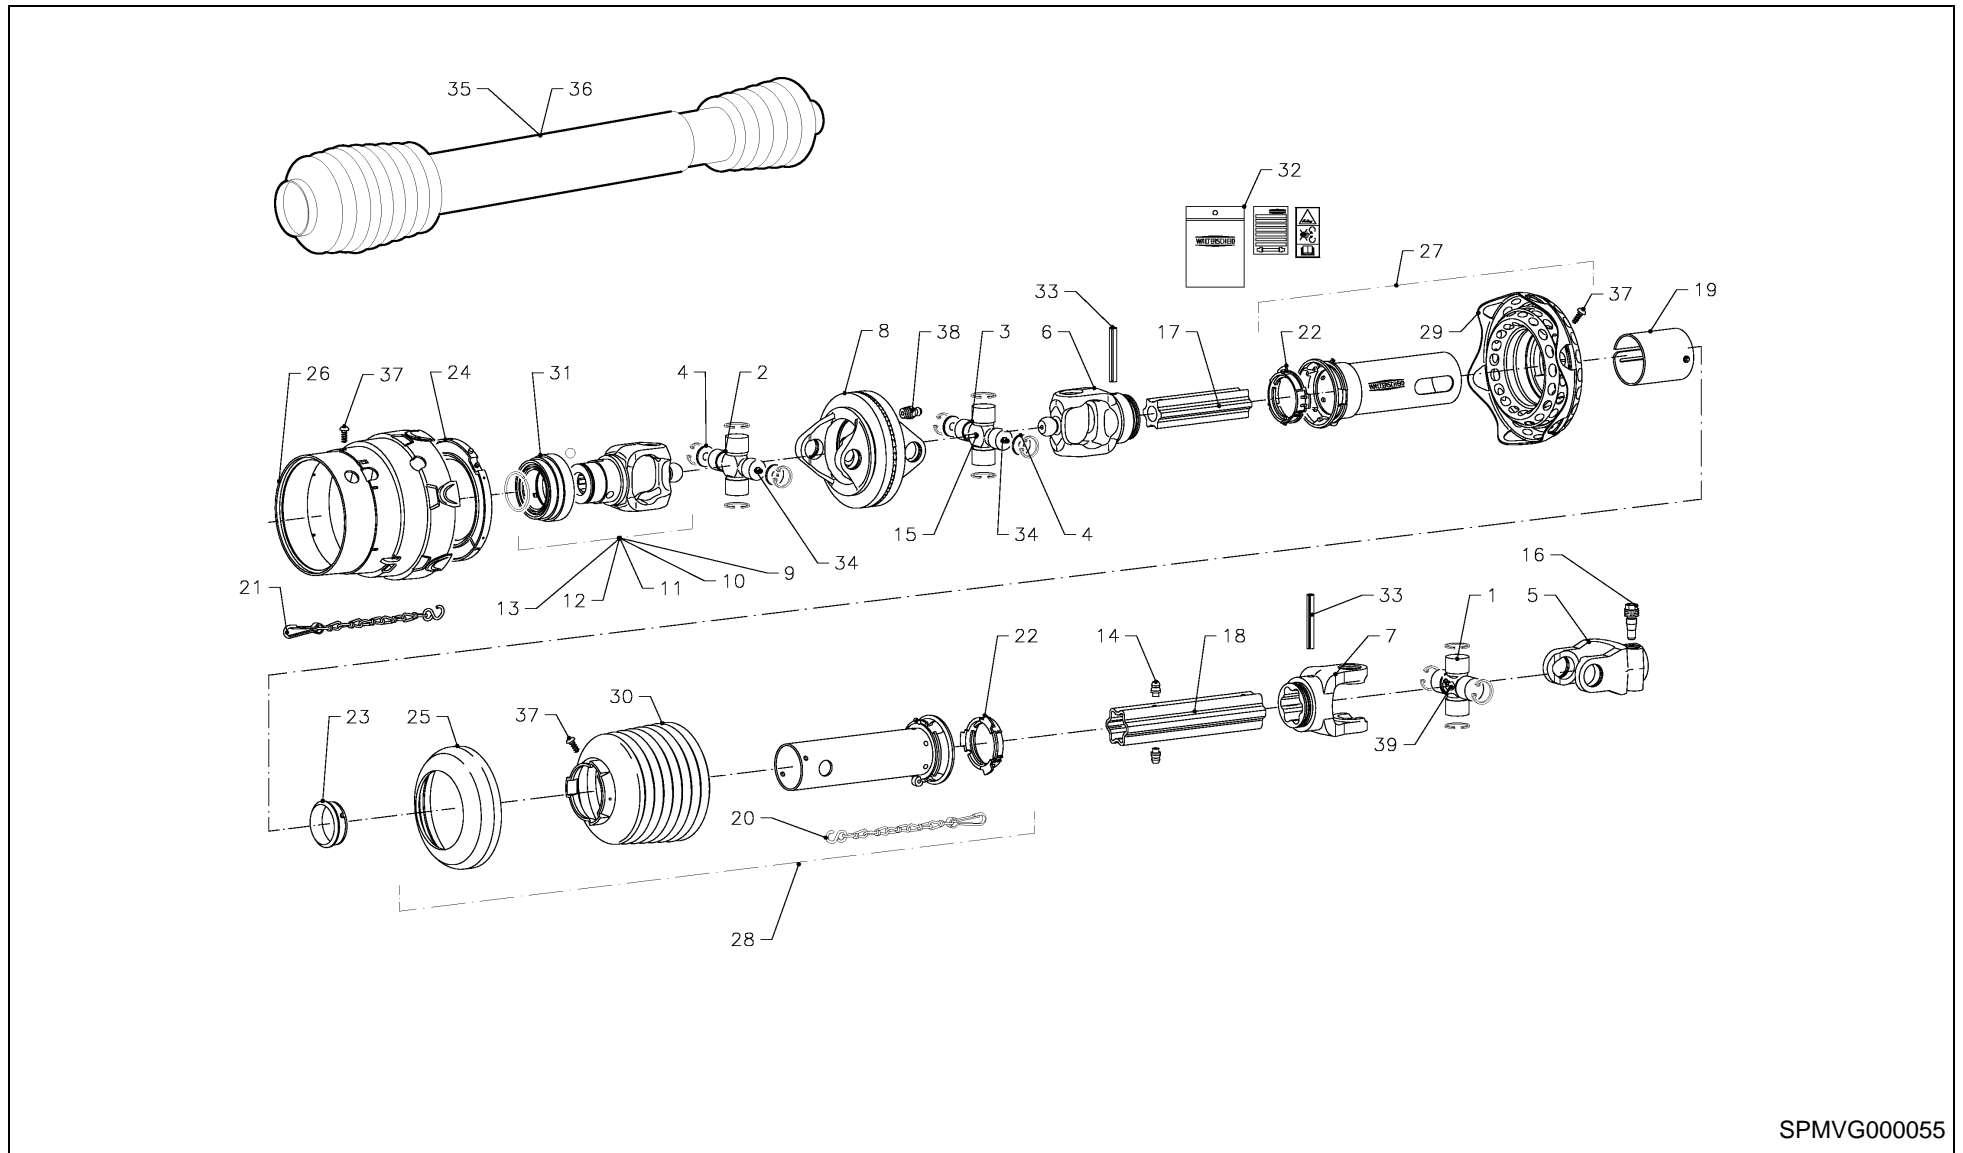

LB 12200 / SHAFT, UNIV. JOINT

SPMVG000055

LB 12200 / SHAFT, UNIV. JOINT

PosNo.	Part No.	Qty.	Description	Remark
1	VG36.00.00	1	KRUISGARNITUUR KPL.	
2	VG36.06.141	1	CROSS ASSY	
3	VG36.06.144	1	CROSS ASSY	
4	VG36.06.70	4	SCHIJF 31.95X2	
5	VG36.10.32	1	YOKE, QUICK-DISCONNECT	
6	VG36.13.116	1	YOKE, INBOARD	
7	VG36.14.100	1	GAFFEL RG2580-S5	
8	VG36.41.05	1	YOKE, DOUBLE	
9	VG36.83.130	1	YOKE, QUICK-DISCONNECT	
10	VG36.83.132	1	YOKE, QUICK-DISCONNECT	
11	VG36.84.10	1	YOKE	OPTION
12	VG36.84.12	1	YOKE	OPTION
13	VG36.10.117	1	YOKE, QUICK-DISCONNECT	OPTION
14	VG63.33.00	2	GREASE NIPPLE, DRIVE-IN 3/16	
15	VG63.34.01	1	GREASE NIPPLE	
16	VG65.12.06	1	CLAMPING CONE	
17	VG75.44.91	1	PIPE, PROFILE, COATED (1000 MM)	
18	VG75.45.170	1	PIPE S5	
19	VG80.63.112	1	AFDICHTBESCHERMING	
20	VG82.36.03	1	KETTING, BORG- L=400	
21	VG82.36.08	1	KETTING, BORG- L=600	
22	VG82.83.04	2	RING, GLIJ-	
23	VG82.83.107	1	RING, GLIJ-	
24	VG82.83.15	1	RING, GLIJ-	
25	VG82.85.03	1	RING, STEUN-	
26	VG85.01.03	1	GUARD	
27	VG85.202	1	BU.BESCHR.B.HELFTE SCH25-A?-RP	
28	VG85.204	1	BI.BESCHR.B.HELFTE SDH25-J?-RP	
29	VG85.25.62	1	GUARD	
30	VG85.26.08	1	BESCHERMKAP	
31	VGAGRASET123	1	SEAL SET	
32	VGAGRASET207	1	OPERATION MANUAL	
33	KG01194662	2	TENSION PIN 10X90	
34	VGND9004V	2	GREASE NIPPLE	
35	VGND94112	1	SHAFT, UNIV. JOINT	Z=6
36	VGND94113	1	SHAFT, UNIV. JOINT	Z=21
37	VG365305	10	SCREW	
38	VGND9813V	1	GREASE NIPPLE	
39	VGND98026V	1	GREASE NIPPLE