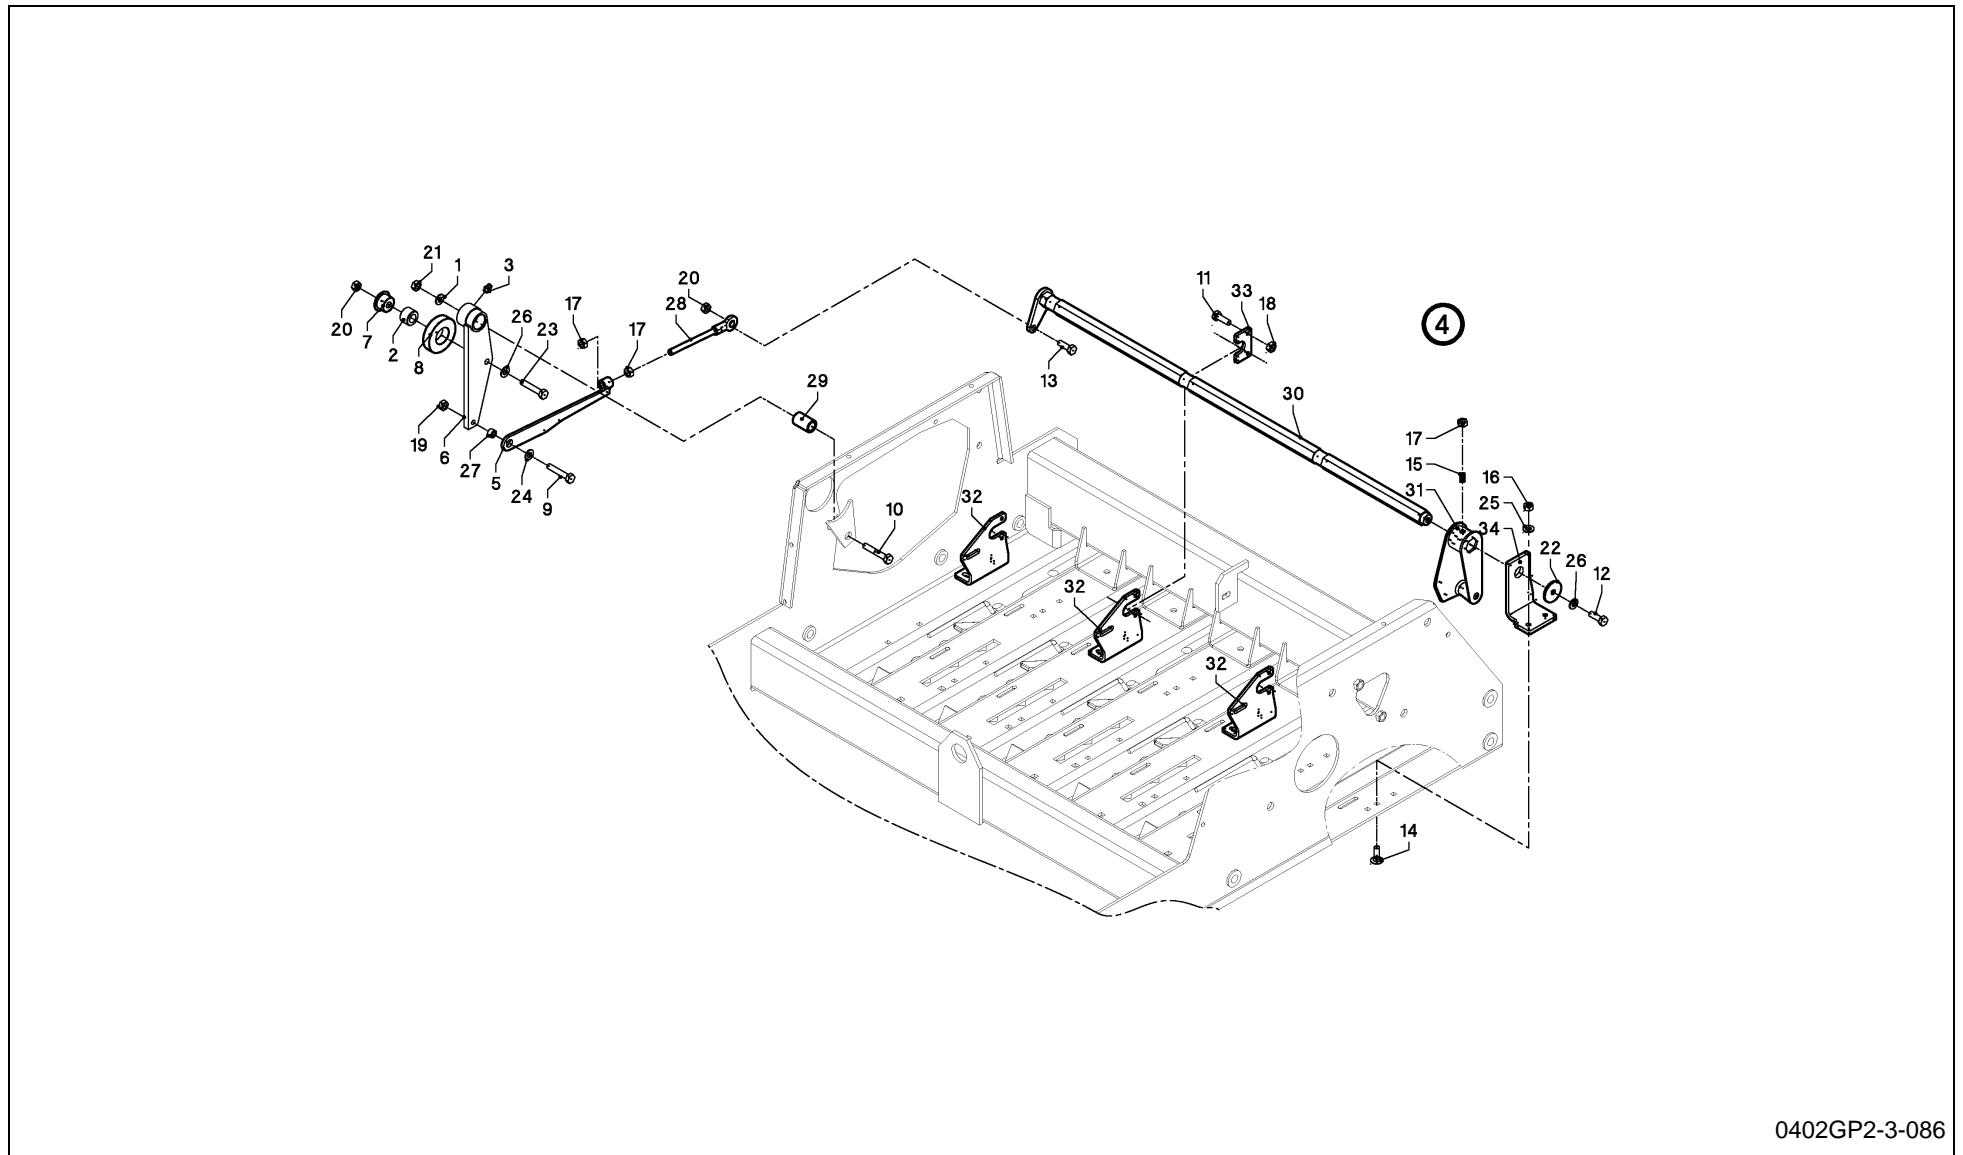

LB 12200 / TWINE RELEASE

0402GP2-3-086

LB 12200 / TWINE RELEASE

PosNo.	Part No.	Qty.	Description	Remark
1	VG37129064V	1	WASHER, BELLEVILLE	
2	VN40227300	1	BUSH	
3	VG38229007	1	GREASE NIPPLE	
4	ACCESSOIRE	1	PLEASE CONTACT YOUR DEALER	
5	VGGP01144K0	1	ARM	
6	VGGP07	1	ARM	
7	VGGP659V	1	SLEEVE	
8	VGGP660V	1	RING	
9	KG00353161	1	HEX. BOLT M8X35 8.8	
10	KG00362561	1	HEX. BOLT M16X80 8.8	
11	KG00468961	6	HEX. SCREW M6X20 8.8	
12	KG00474261	1	HEX. SCREW M10X25 8.8	
13	KG00474361	1	HEX. SCREW M10X30 8.8	
14	KG00639161	2	CARRIAGE BOLT M8X25 8.8	
15	KG00936662	6	SET SCREW M10X16 45H	
16	KG01051961	2	HEX. NUT M8 8	
17	KG01052061	8	HEX. NUT M10 8	
18	KG01067361	6	LOCK NUT M6 8	
19	KG01068761	1	LOCK NUT M8 10	
20	KG01068861	2	LOCK NUT M10 10	
21	KG01069161	1	LOCK NUT M16 10	
22	VGMT152V	1	RING	
23	VGND1302V	1	BOLT, NUTTED, SPEC.	
24	VGND3030V	1	WASHER, PLAIN	
25	VGND3146V	2	CIRCLIP	
26	VGND3147V	2	CIRCLIP	
27	VRR0049102	1	SLEEVE	
28	VRR0381100	1	ROD, CONTROL	
29	VRR0583102	1	SLEEVE	
30	VRR0825093	1	AXLE	
31	VRR0825393	6	ARM	
32	VRR0825882	3	SUPPORT	
33	VRR0825982	3	PLATE	
34	VRR0826182	1	SUPPORT, LH	