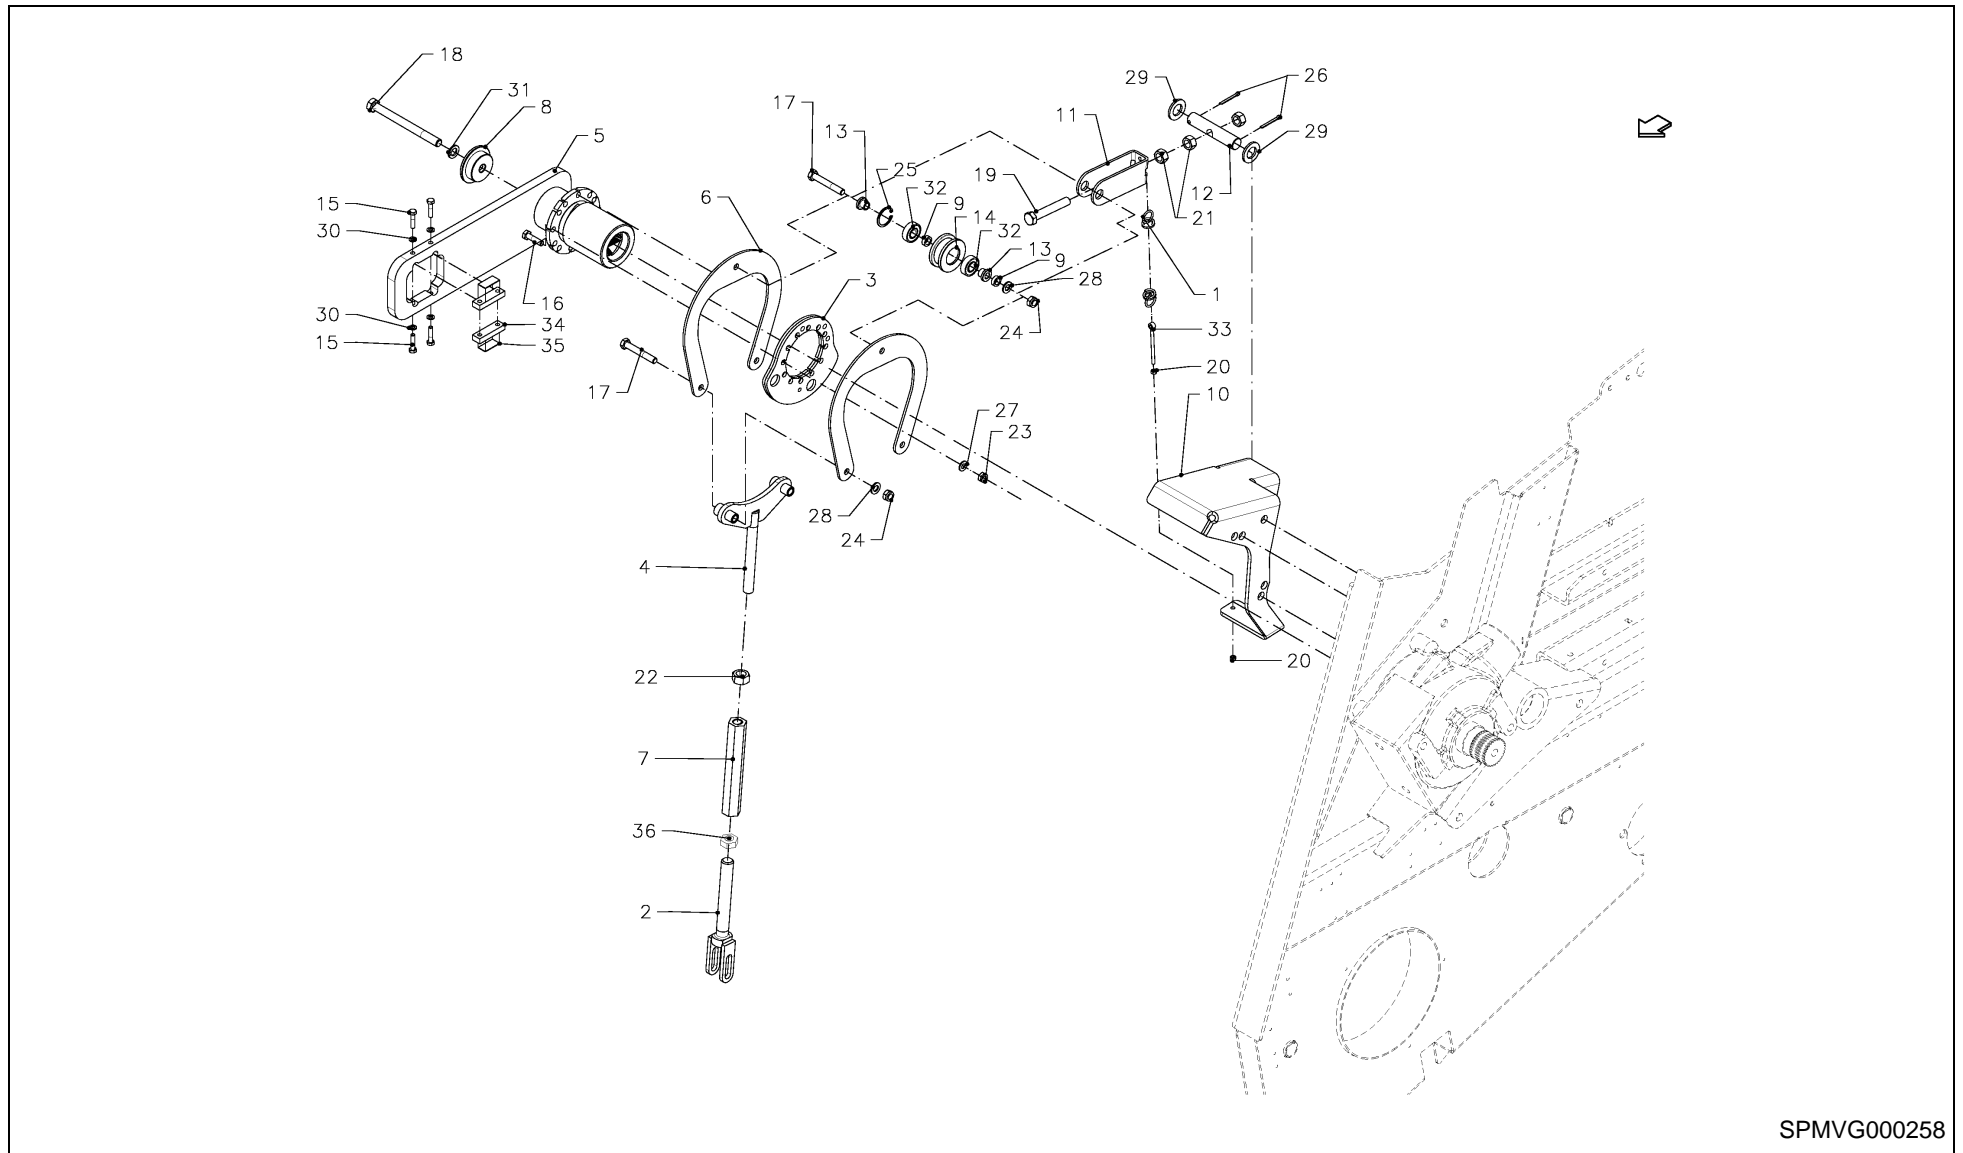

LB 12200 / LOCKING LEVER

SPMVG000258

LB 12200 / LOCKING LEVER

PosNo.	Part No.	Qty.	Description	Remark
1	VG18601321V	1	SPRING, TENSION	
2	VGGP0582V	1	YOKE	
3	VGGP0890K0	1	CONTROL RUN	
4	VGGP0892V	1	ROD, THREADED	
5	VGGP0909K0	1	ARM	
6	VGGP1281K0	2	PLATE	
7	VGGP1352V	1	NUT, ADJUSTMENT	
8	VGGP726V	1	SLEEVE	
9	VGGP899V	2	SLEEVE	
10	VGGP942K0	1	SUPPORT	
11	VGGP944K0	1	TENSIONNER	
12	VGGP945V	1	PIN	
13	VGGP947V	2	SLEEVE	
14	VGGP948	1	ROLLER, CYLINDER	
15	KG00353161	4	HEX. BOLT M8X35 8.8	
16	KG00355261	4	HEX. BOLT M10X40 8.8	
17	KG00358161	3	HEX. BOLT M12X80 8.8	
18	KG00363561	1	HEX. BOLT M16X180 8.8	
19	KG00481261	1	HEX. SCREW M16X100 8.8	
20	KG01051761	2	HEX. NUT M6 8	
21	KG01052361	3	HEX. NUT M16 8	
22	KG01052561	1	HEX. NUT M20 8	
23	KG01068861	4	LOCK NUT M10 10	
24	KG01068961	3	LOCK NUT M12 10	
25	KG01128062	1	CIRCLIP-B 40 X 1.75	
26	KG01252861	2	SPLIT PIN 5X40 ST	
27	KG01267461	4	WASHER M10	
28	KG01267561	3	WASHER M12	
29	KG01268161	2	WASHER M24	
30	KG01281661	4	SPRING WASHER M8	
31	KG01282061	1	SPRING WASHER M16	
32	KG01376700	2	BALL BEARING 6203-2RS	
33	VRR0295593	1	BOLT, EYE	
34	VRR0412902	2	GUIDE	
35	VRR0520393	2	PLATE, SHIM	
36	KG01052761	1	HEX. NUT M24 8