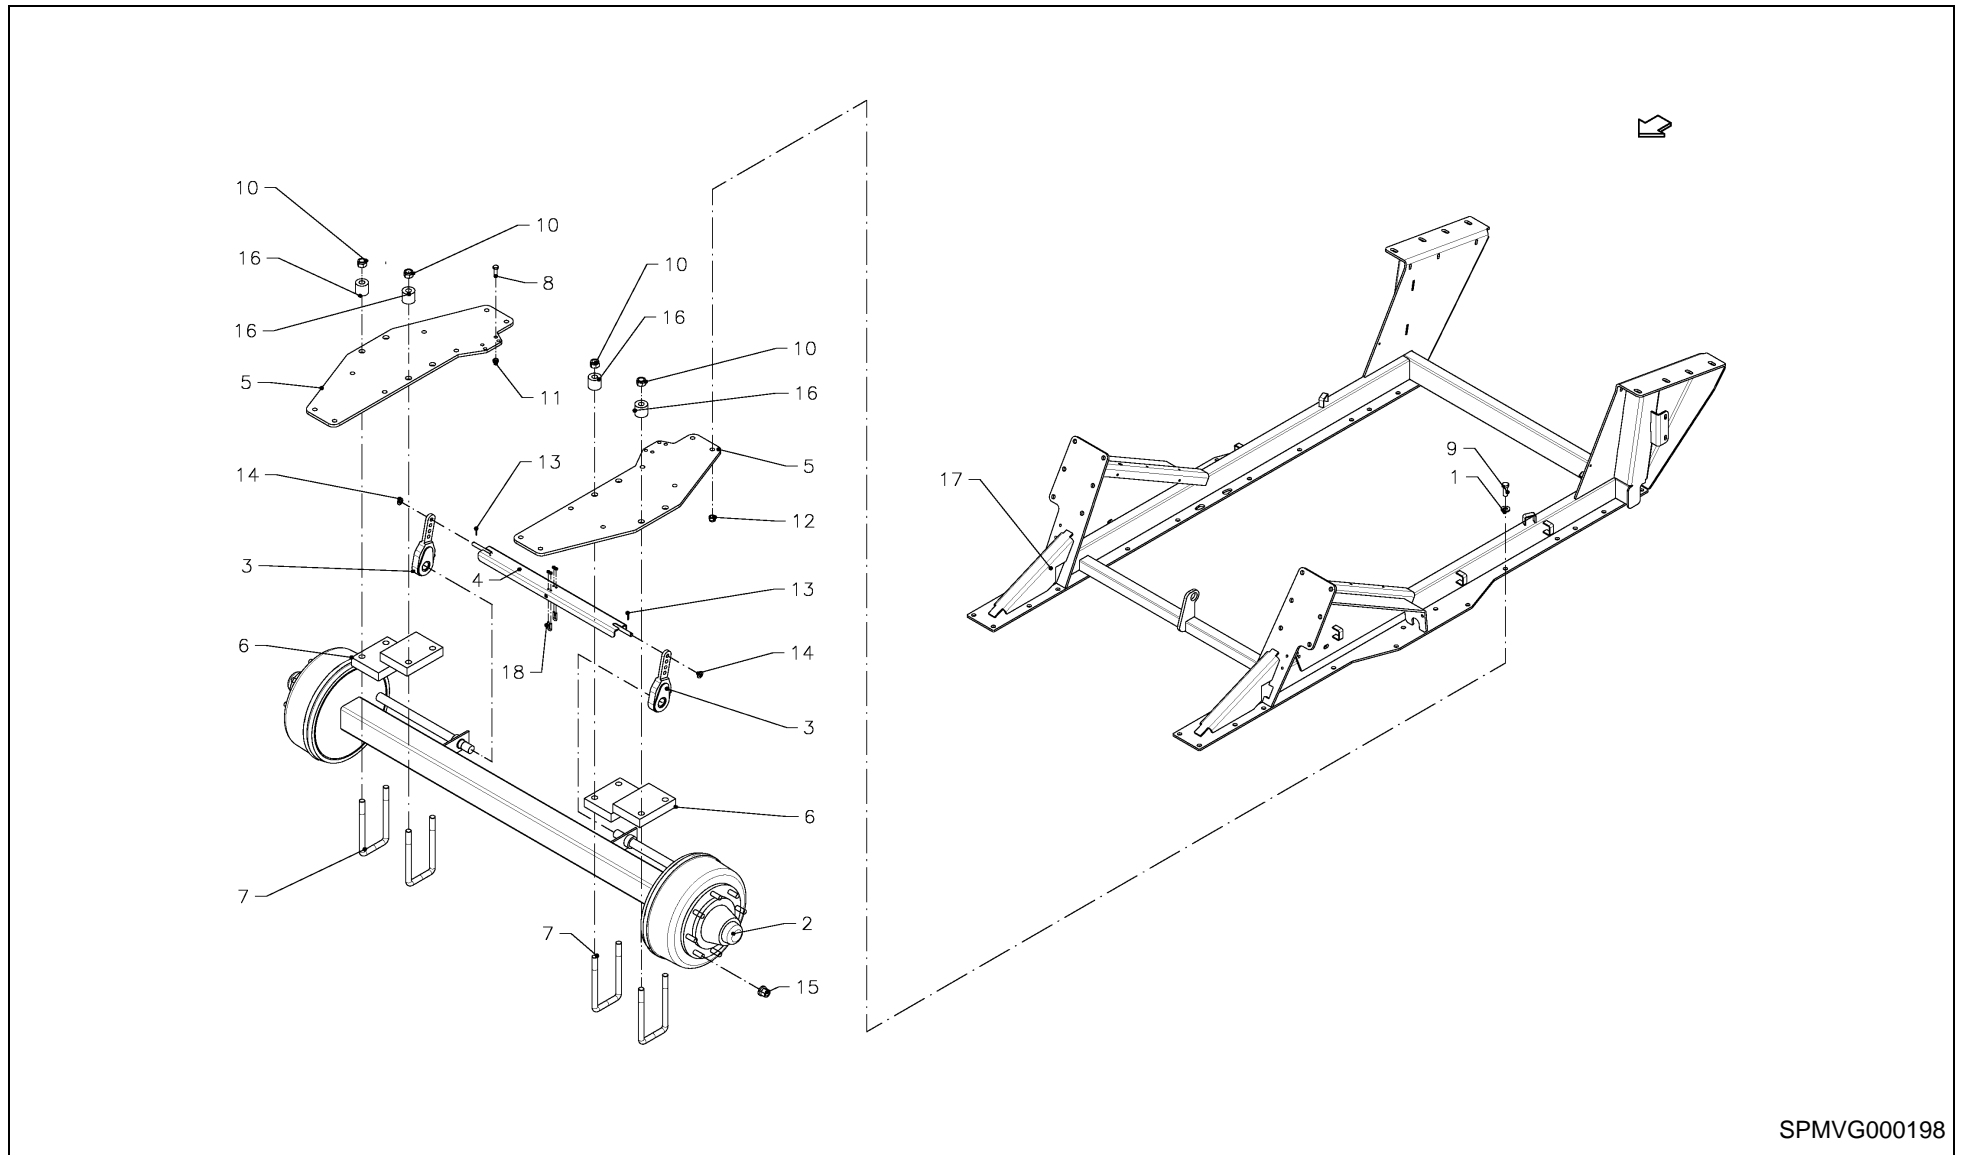

LB 12200 / SINGLE AXLE

SPMVG000198

LB 12200 / SINGLE AXLE

PosNo.	Part No.	Qty.	Description	Remark
1	VEGH233V	16	RING	
2	VGGP001059K0	1	WHEEL AXLE	
3	VGGP001663	2	LEVER	
4	VGGP01014K0	1	LEVER	
5	VGGP1060K0	2	PLATE	
6	VGGP1061K0	4	PLATE	
7	VGGP1065K0	4	BRACE	
8	KG00476661	4	HEX. SCREW M12X35 8.8	
9	KG00480361	16	HEX. SCREW M16X45 8.8	
10	KG01840661	8	NUT, LOCK	
11	KG01068961	4	LOCK NUT M12 10	
12	KG01069161	16	LOCK NUT M16 10	
13	KG01251561	2	SPLIT PIN 4X25 ST	
14	KG01267661	2	WASHER M14	
15	VRR0459601	24	NUT	
16	VRR0717393	8	SLEEVE	
17	VRR0833782	1	SUBFRAME	
18	VGND9190V	2	CLAMP, CABLE	