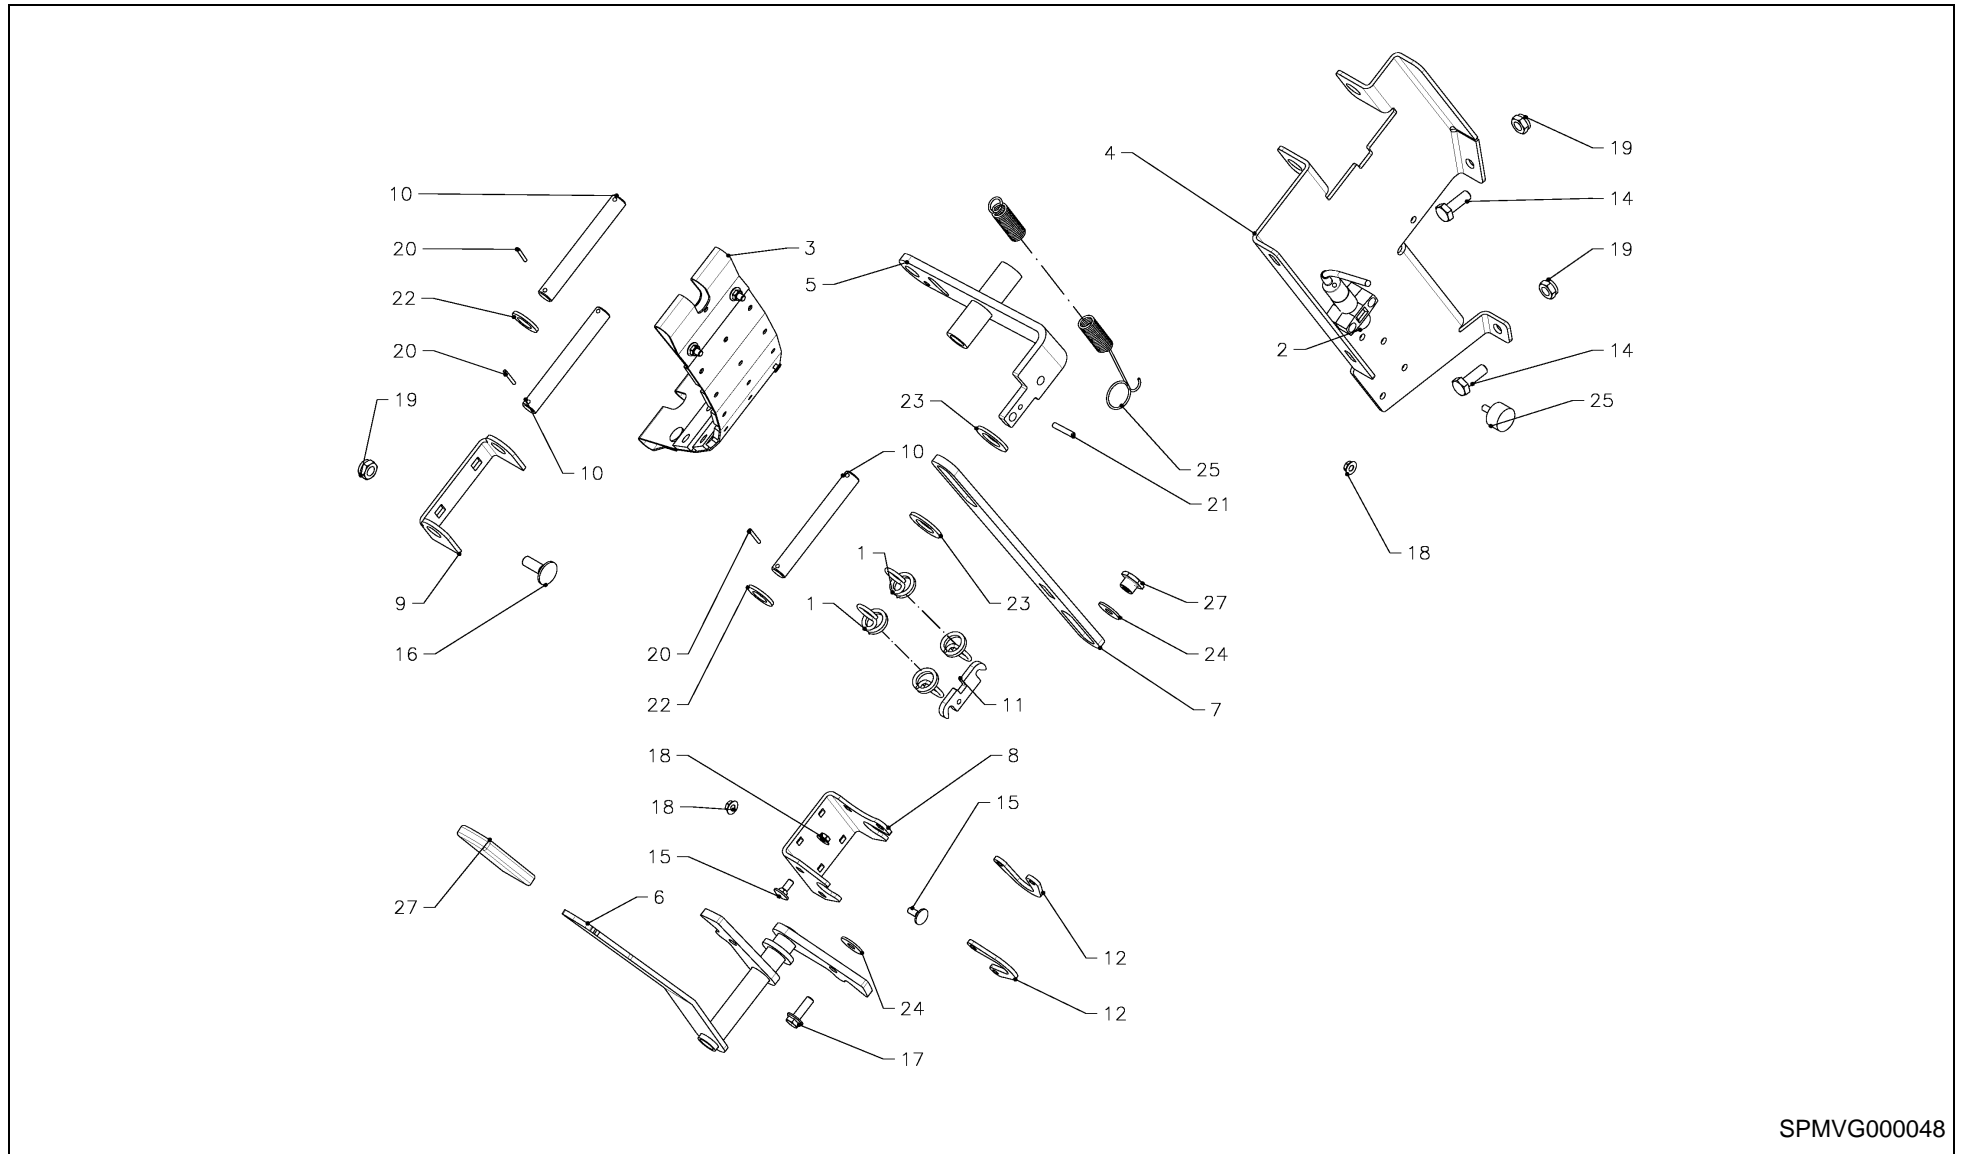

LB 12200 / FLYWHEEL BRAKE, MECH.

SPMVG000048

LB 12200 / FLYWHEEL BRAKE, MECH.

PosNo.	Part No.	Qty.	Description	Remark
1	VG18601320V	2	SPRING, TENSION	
2	VNB0391273	1	SENSOR ASSY PROX PLAST L=0.3M	
3	VGGR00217K0	1	SHOE, BRAKE	
4	VGGR0205K0	1	SUPPORT	
5	VGGR0206K0	1	LEVER	
6	VGGR0209K0	1	HANDLE	
7	VGGR208K0	1	STRIP	
8	VGGR212K0	1	SUPPORT	
9	VGGR213K0	1	BRACKET	
10	VGGR221V	3	PIN	
11	VGGR223V	1	BRACKET	
12	VGGR225K0	2	BRACE	
13	KG00474361	2	HEX. SCREW M10X30 8.8	
14	KG00637061	8	CARRIAGE BOLT M6X16 8.8	
15	KG00641561	2	CARRIAGE BOLT M10X30 8.8	
16	KG00981361	1	FLANGED BOLT M8X25 90	
17	KG01061161	9	LOCK NUT M6 8	
18	KG01068861	4	LOCK NUT M10 10	
19	KG01251561	6	SPLIT PIN 4X25 ST	
20	KG01188062	1	TENSION PIN 5X32	
21	KG01267761	4	WASHER M16	
22	KG01267961	2	WASHER M20	
23	VGND3030V	2	WASHER, PLAIN	
24	VGND90007	1	DAMPER VIBRATION	
25	VGZ129V	1	SPRING, TENSION	
26	VRR0203693	1	NUT, HEX SPEC.	
27	VGWA453	1	GRIP