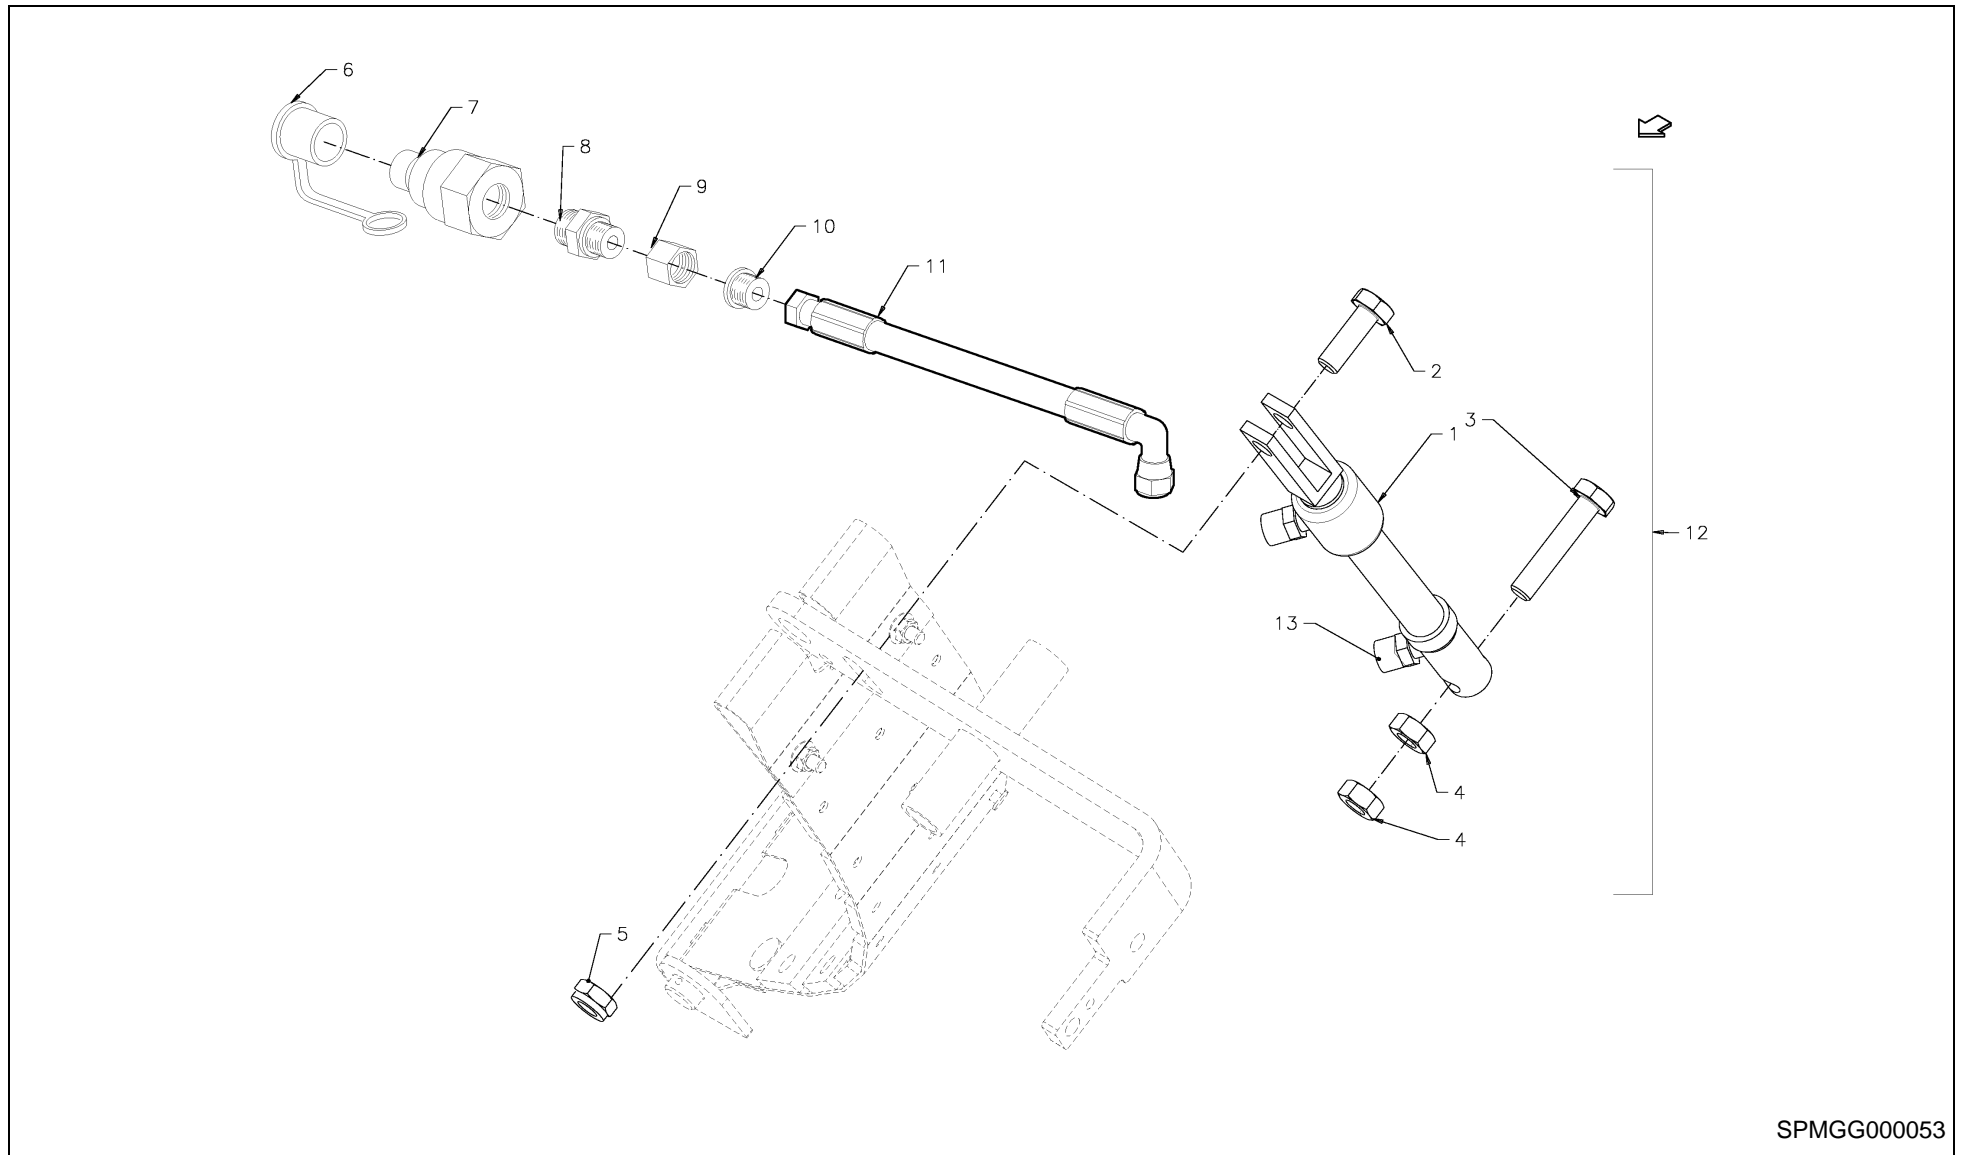

LB 12200 / FLYWHEEL BRAKE, HYDR.

SPMGG000053

LB 12200 / FLYWHEEL BRAKE, HYDR.

PosNo.	Part No.	Qty.	Description	Remark
1	VNB2236094	1	CYLINDER, HYDR.	
2	KG00474361	1	HEX. SCREW M10X30 8.8	
3	KG00474761	1	HEX. SCREW M10X50 8.8	
4	KG01052061	2	HEX. NUT M10 8	
5	KG01068861	1	LOCK NUT M10 10	
6	VRR0465701	1	COVEHOOD	
7	VRR0257801	1	QUICK-DISCONNECT COUPLING	
8	VR38271430	1	COUPLING	
9	VR38279106	1	NUT 3/4	
10	VR38271420	1	COUPLING	
11	VRR0636602	1	HOSE LB 8100 - 8200 - 12100	
12	VR51099367	1	HYDRAULIC FLYWHEEL BRAKE	
13	VRR0636002	1	COVEHOOD