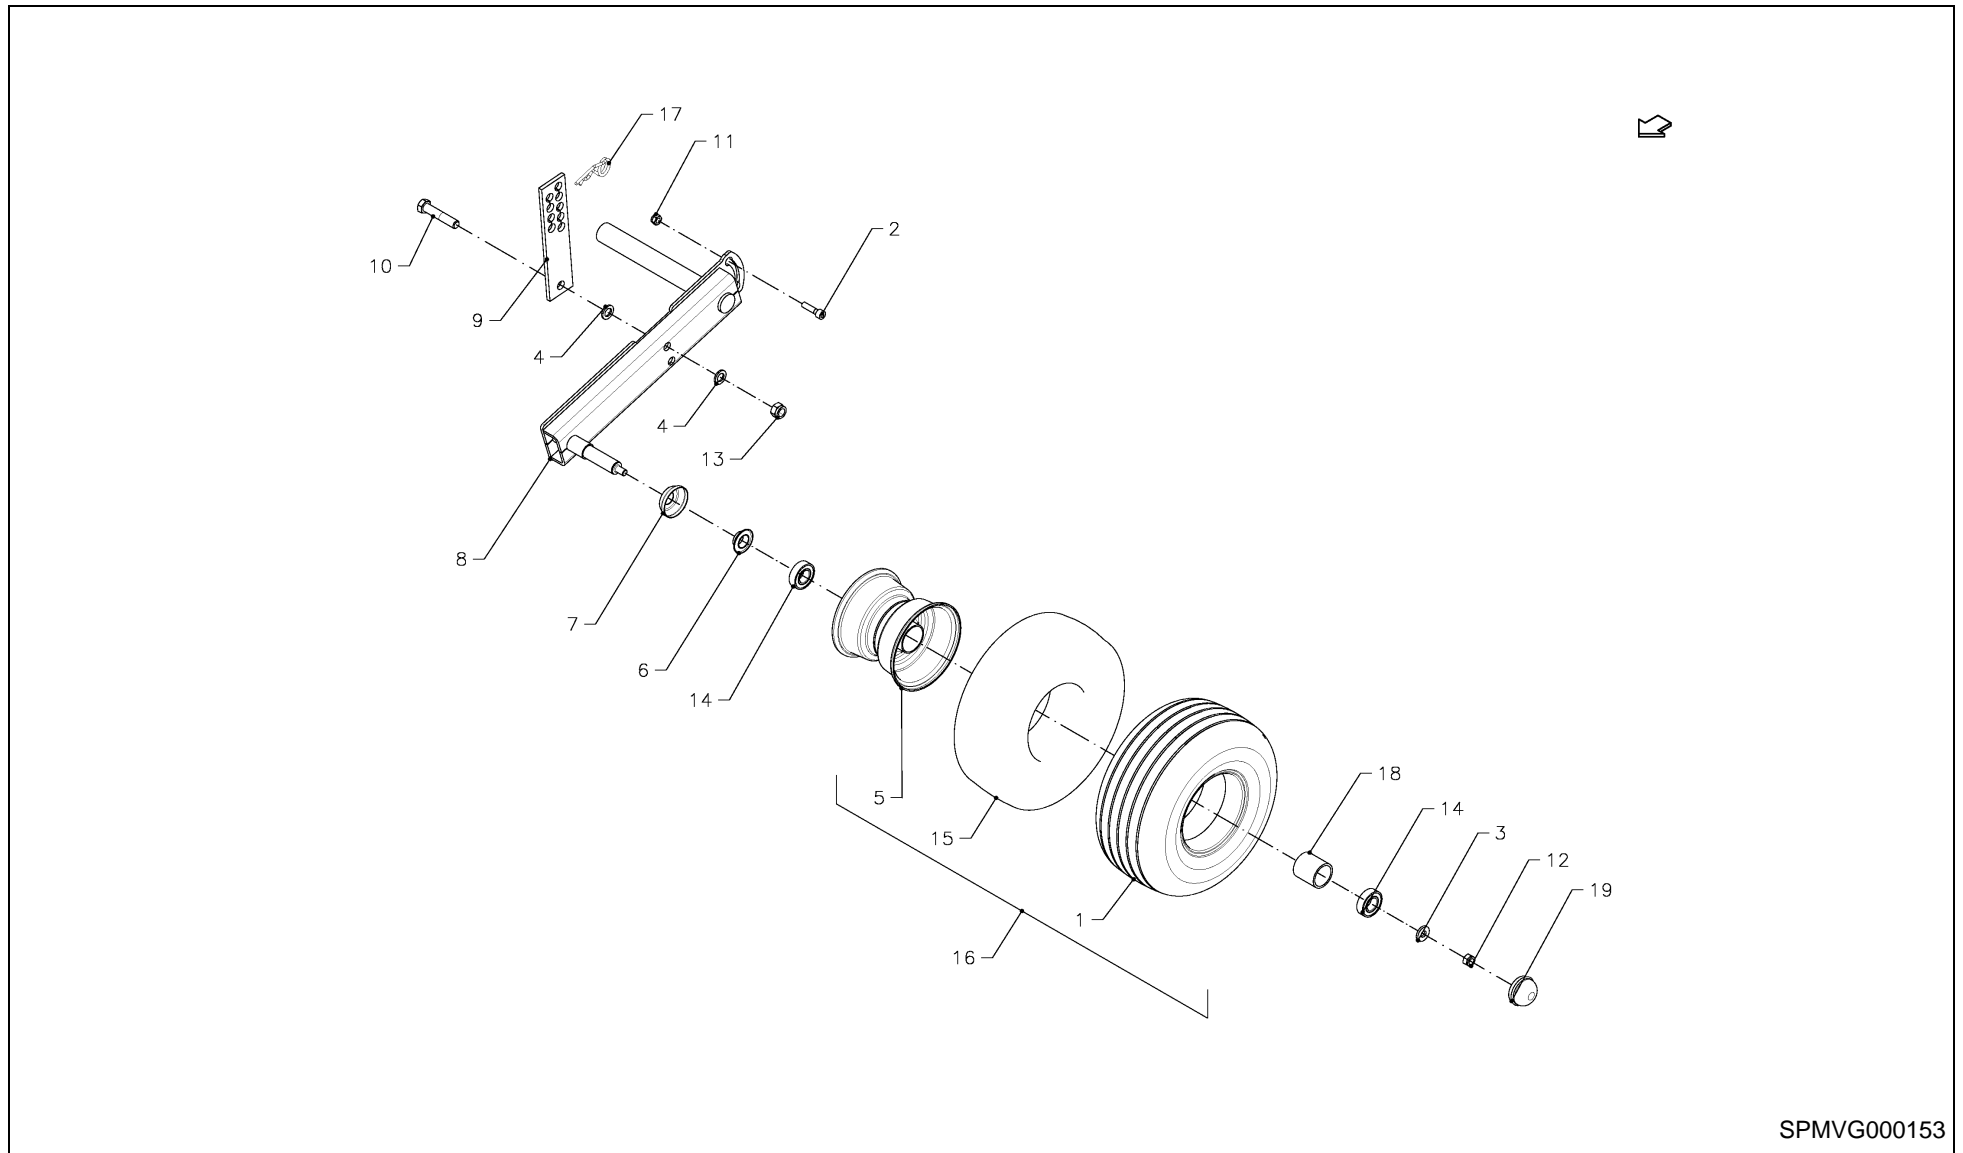

LB 12200 / GAUGE WHEEL, CPL.

SPMVG000153

LB 12200 / GAUGE WHEEL, CPL.

PosNo.	Part No.	Qty.	Description	Remark
1	VF01141364	2	TYRE	
2	KG00547161	2	CHEESE HEAD SCREW M10X40 8.8	
3	VGTH100V	2	RING	
4	KG01267761	4	WASHER M16	
5	VF06564735.98	2	RIM	
6	VF06567492	2	GASKET	
7	VF16622598	2	CHAPEAU	
8	VF16652374.86	2	AXLE LINK	
9	VF16652392.86	2	PERFORADED RAIL	
10	KG00362561	2	HEX. BOLT M16X80 8.8	
11	KG01068861	2	LOCK NUT M10 10	
12	KG01068961	2	LOCK NUT M12 10	
13	KG01069161	2	LOCK NUT M16 10	
14	KG01476400	2	BALL BEARING 6205-2RS C3	
15	VGND9779	2	AIR CHAMBER	
16	VF06564733	2	WHEEL	
17	VGPZ160V	2	SPRING CLIP	
18	VF06249879	2	SPACER	
19	VF06580546	2	CAP