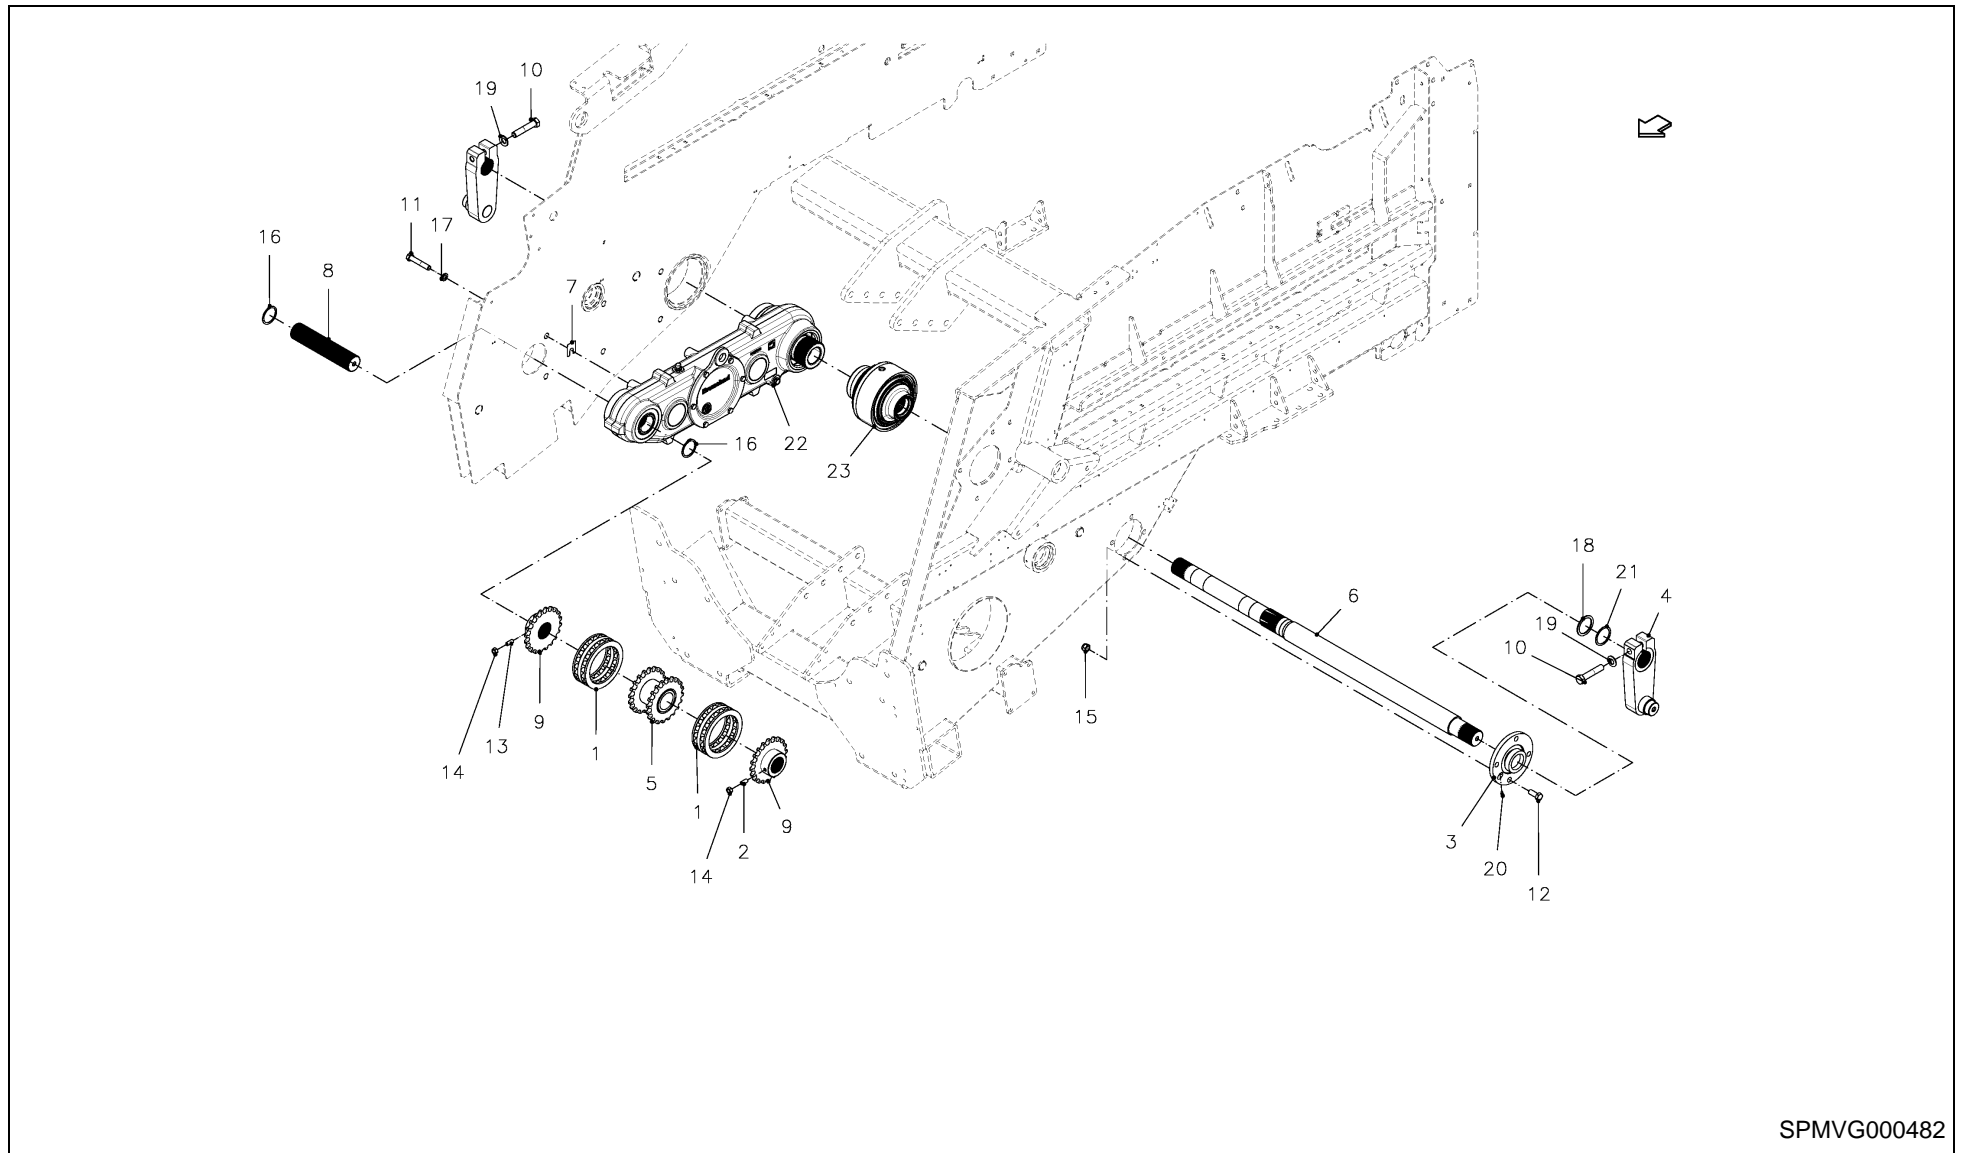

SPMVG000482

LB 12200 / DRIVE

PosNo.	Part No.	Qty.	Description	Remark
1	VR17655003	2	CHAIN, DUPLEX	
2	VR30301231	1	SET SCREW, HEX.SCH	
3	VR40737011	1	CUSHION, BALL	
4	VGGP0601K0	2	ARM	
5	VGGP0604K0	1	COUPLING	
6	VGGP603	1	AXLE	
7	VGGP611V	10	PLATE, SHIM	
8	VGGP625	1	SHAFT, SPLINE	
9	VGGP752	2	SPROCKET	
10	KG00341061	2	HEX. BOLT M20X100 10.9	
11	KG00362661	4	HEX. BOLT M16X90 8.8	
12	KG00480261	4	HEX. SCREW M16X40 8.8	
13	KG00937900	1	SET SCREW M12X30 45H	
14	KG01052161	2	HEX. NUT M12 8	
15	KG01069161	4	LOCK NUT M16 10	
16	KG01111162	2	CIRCLIP-A 60 X 2	
17	KG01282061	4	SPRING WASHER M16	
18	VGMT141V	1	RING	
19	VGND3175V	2	CIRCLIP	
20	VGND9047V	1	GREASE NIPPLE	
21	VGTH00145	1	SHIM SET	
22	VGGP001857K0	1	GEARBOX ASSY	
23	VGGP00819	1	COUPLING