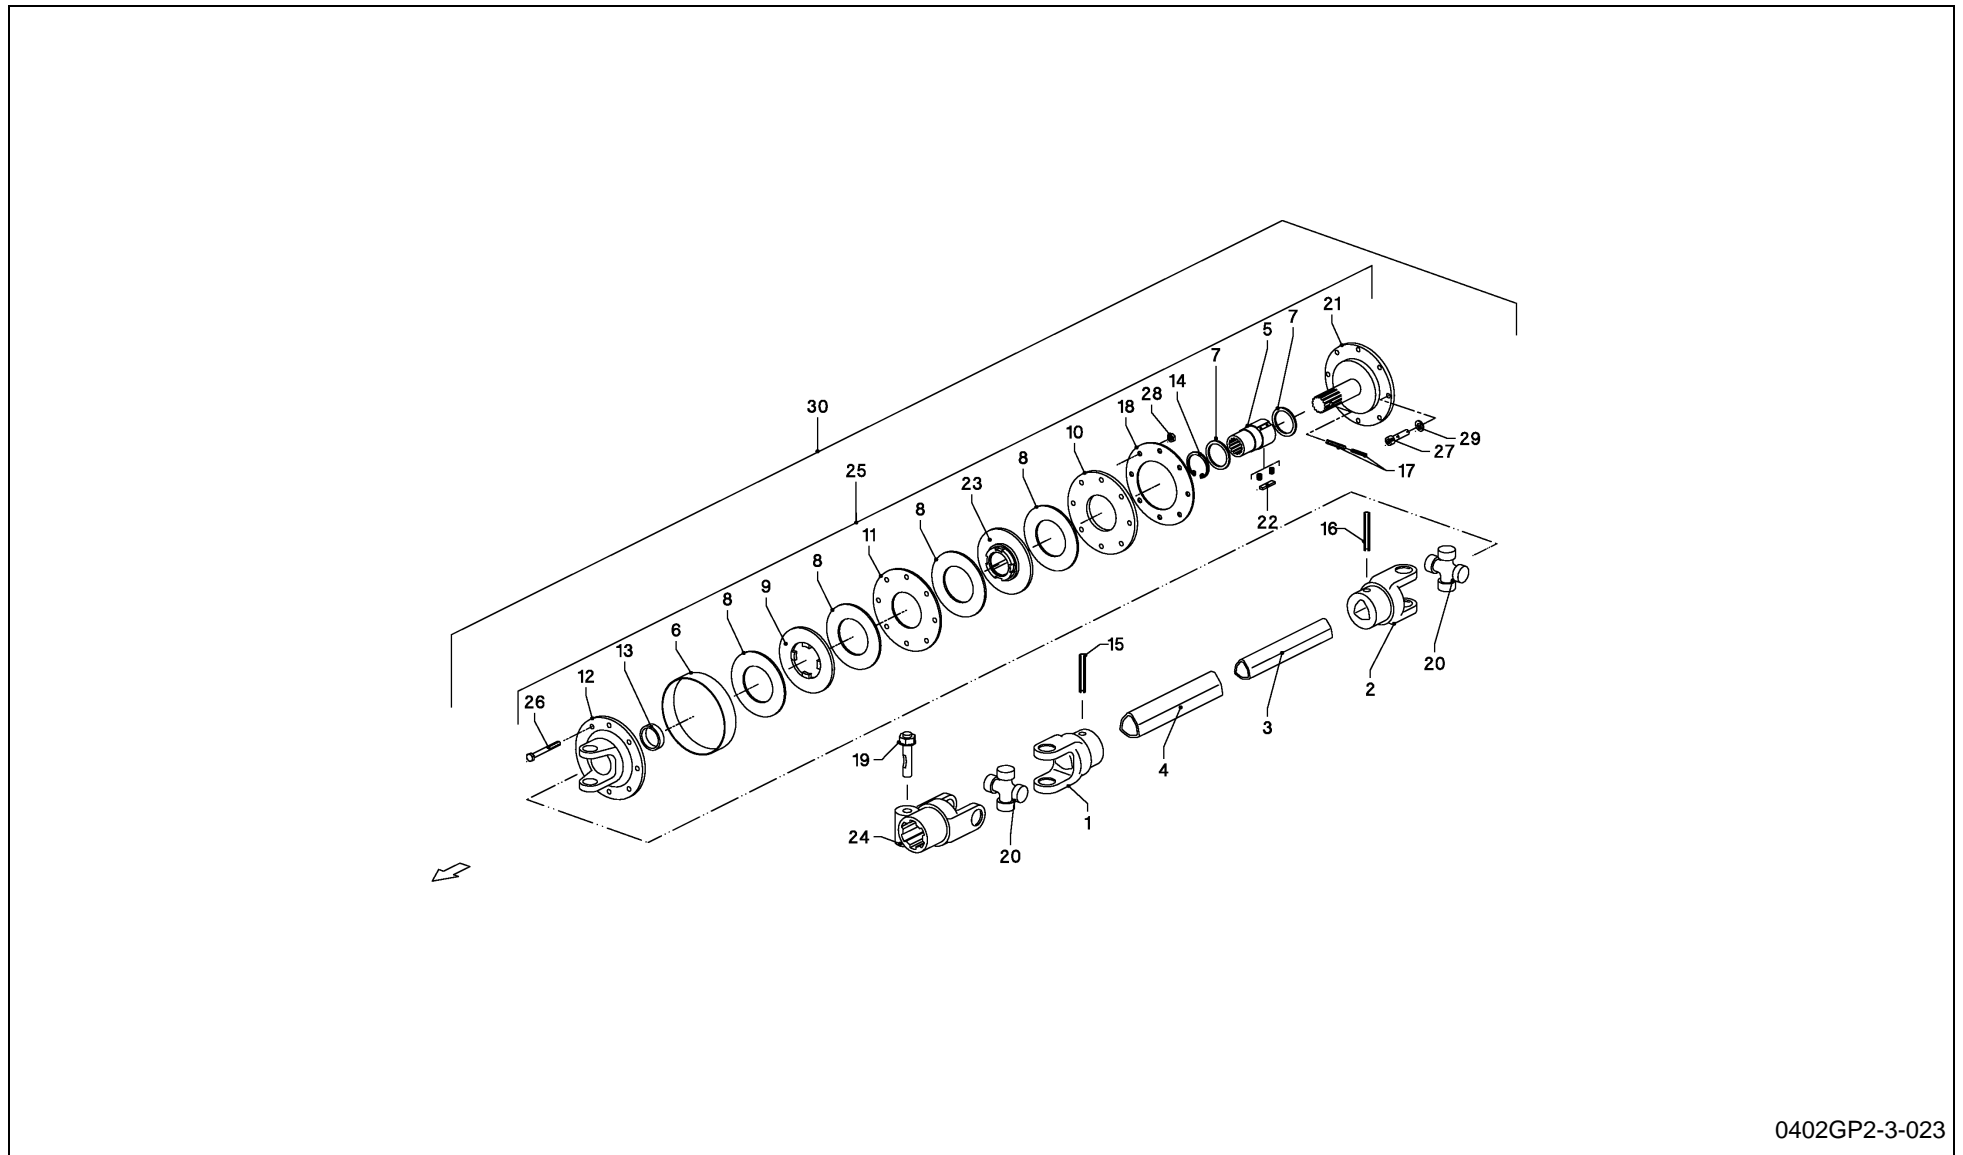

0402GP2-3-023

LB 12200 / SHAFT, UNIV. JOINT

PosNo.	Part No.	Qty.	Description	Remark
1	VR204176851	1	YOKE	
2	VR204176852	1	YOKE	
3	VR225180412	1	PIPE, PROFILE, INNER	
4	VR225210412	1	PIPE, PROFILE, OUTER	
5	VR232843702	1	HUB	
6	VR240000219	1	PIPE, SPACING	
7	VR246000028	2	WASHER, PLAIN	
8	VR247006352	4	BRAKE LINING	
9	VR248840002	1	DISC	
10	VR248870006	1	DISC	
11	VR248870015	1	DISC	
12	VR253078403	1	FLANSCHGABEL GR.7 F.FN34	
13	VR258005330	1	PIPE, SPACING	
14	VR339001072	1	SEEGER-RING	
15	KG01194262	1	TENSION PIN 10X60	
16	KG01194362	1	TENSION PIN 10X70	
17	VR345015000	2	PIN, TENSION	
18	VR367003870	1	WASHER, PLAIN	
19	VN408000047	1	PIVOT	
20	VR412170004	2	CROSS ASSY	
21	VR415000054	1	AXLE	
22	VR421955001	3	PLATE	
23	VR427840103	1	DISC	
24	VR5090L3761	1	YOKE, QUICK-DISCONNECT	
25	VR686753901	1	CLUTCH ASSY, FRICTION 1450 NM	
26	KG00355861	8	HEX. BOLT M10X70 8.8	
27	KG00546961	8	CHEESE HEAD SCREW M10X30 8.8	
28	KG01068861	8	LOCK NUT M10 10	
29	VGND3147V	8	CIRCLIP	
30	VRR0659101	1	SHAFT, UNIV. JOINT