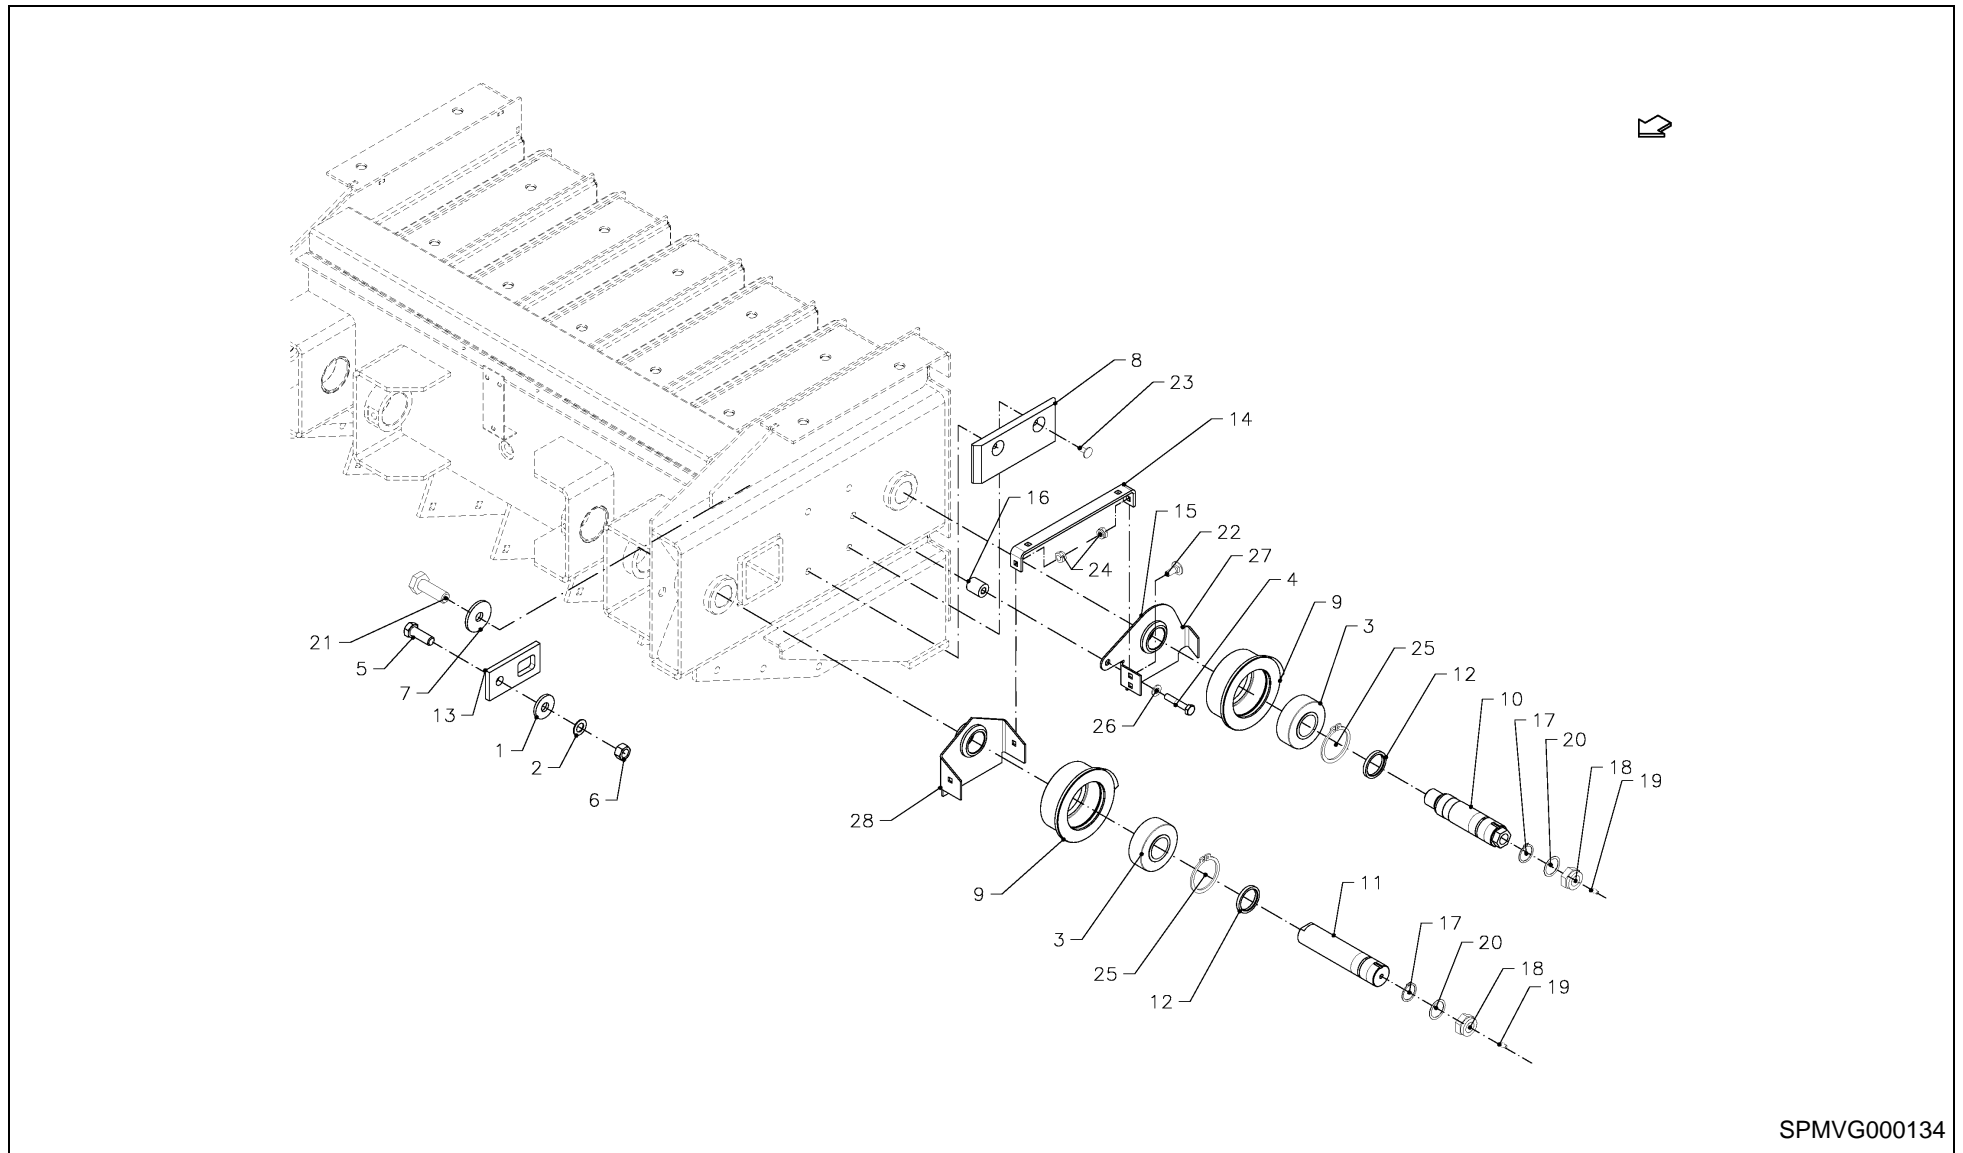

SPMVG000134

LB 12200 / GUIDE CPL.

PosNo.	Part No.	Qty.	Description	Remark
1	VG13925028V	2	RING	
2	VG37129064V	4	WASHER, BELLEVILLE	
3	VR40133409	4	ROLLER, CAM	
4	KG00355561	2	HEX. BOLT M10X55 8.8	
5	KG00480361	2	HEX. SCREW M16X45 8.8	
6	KG01052361	2	HEX. NUT M16 8	
7	VRR0312893	2	RING	
8	VRR0391178	2	PLATE, GUIDE	
9	VRR0573202	4	ROLLER, CYLINDER	
10	VRR0573302	2	AXLE	
11	VRR0573402	2	AXLE	
12	VRR0573893	4	RING	
13	VRR0573982	2	PLATE	
14	VRR0623482	2	STRIP	
15	VRR0821582	1	SCRAPER, LH	
16	VRR0821993	2	SLEEVE	
17	VR31006401	4	CIRCLIP	
18	VR31020401	4	NUT, LOCK	
19	VG38229007	4	GREASE NIPPLE	
20	VGAH00132	4	SHIM SET	
21	KG00446261	2	HEX. SCREW M16X1.50X40 10.9	
22	KG00638961	6	CARRIAGE BOLT M8X16 8.8	
23	KG00849261	4	COUNTERSUNK HEAD SCREW M10X30 10.9	
24	KG01061261	4	LOCK NUT M8 8	
25	KG01131400	4	CIRCLIP-B 90 X 3	
26	VGND3147V	2	CIRCLIP	
27	VRR0821682	1	SCRAPER, RH	
28	VRR0574282	2	SCRAPER