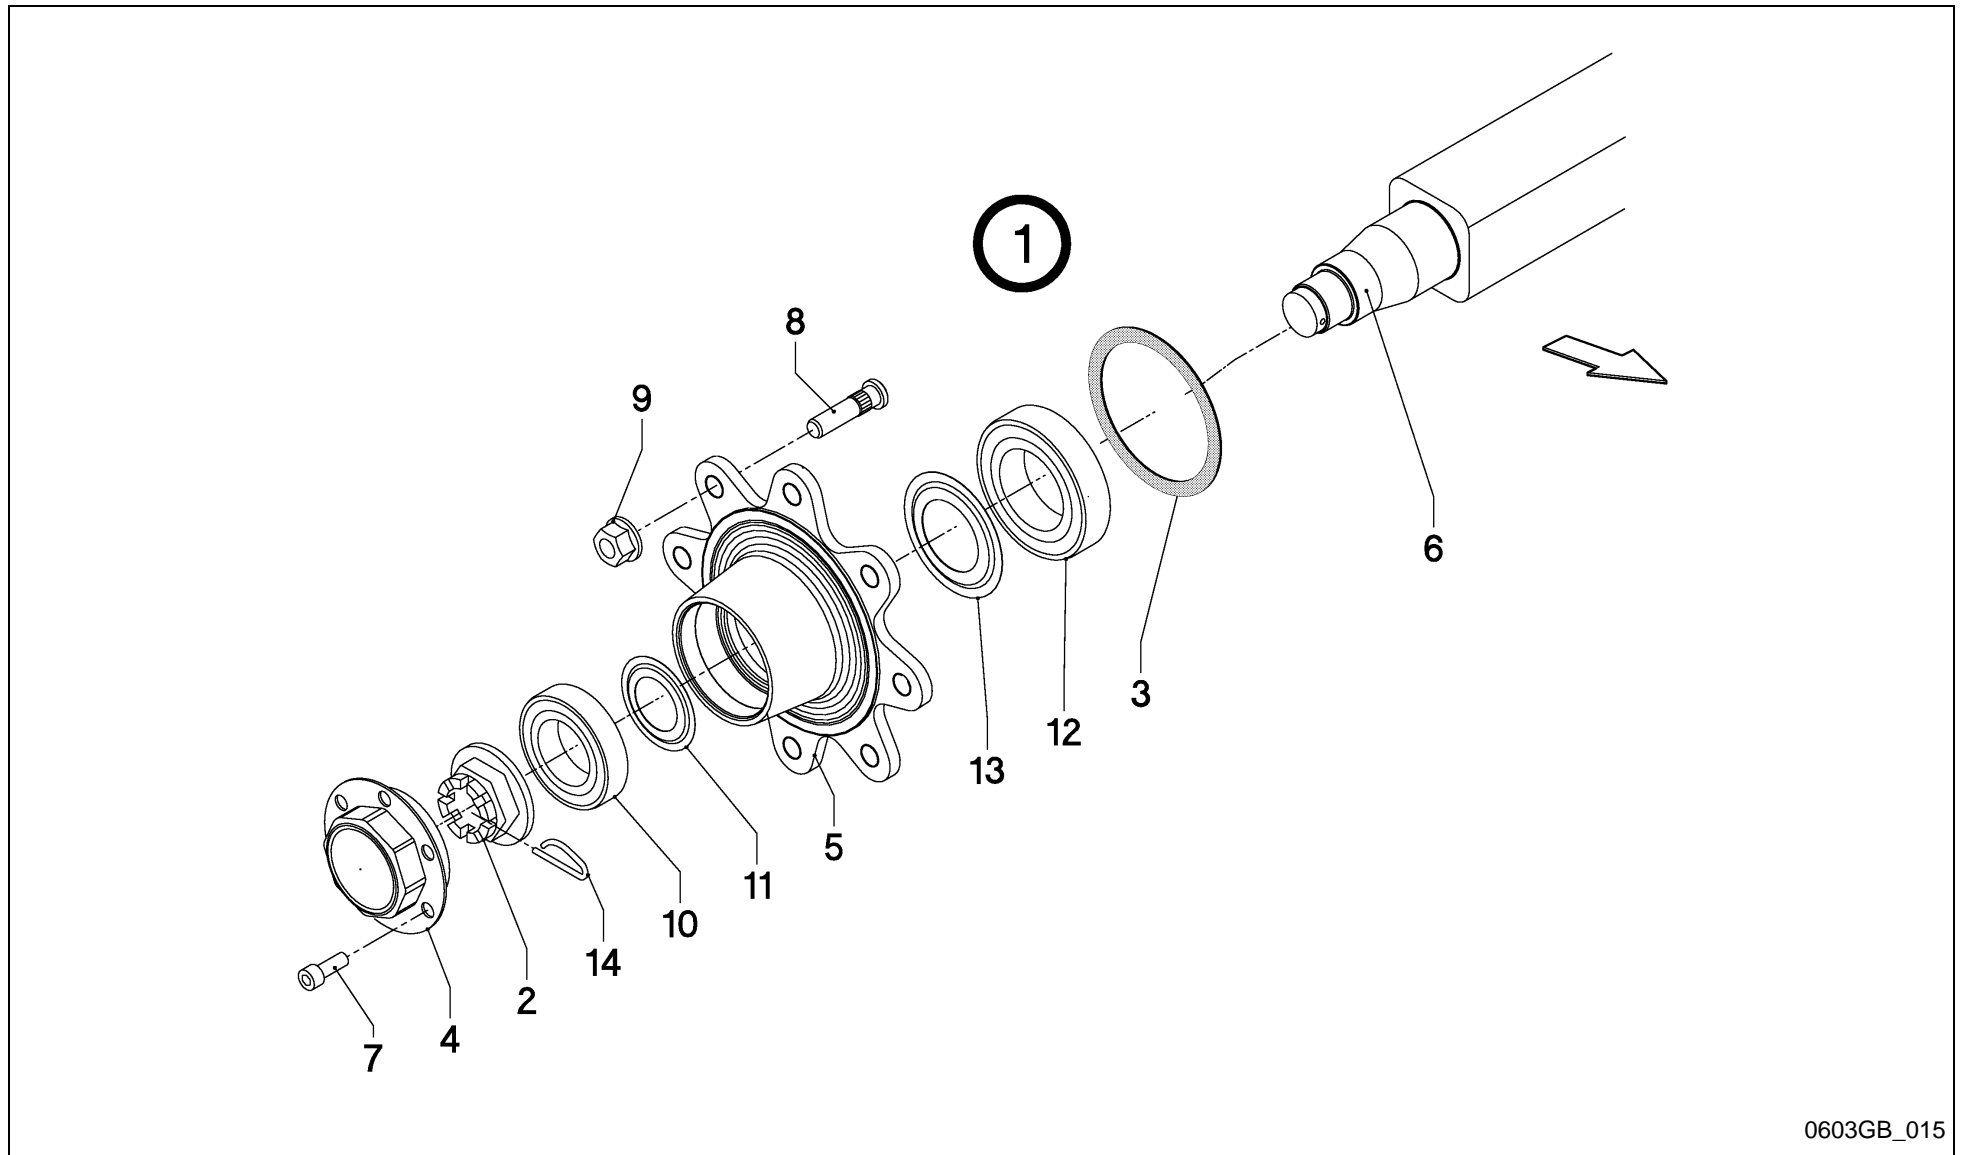

0603GB_015

LB 12200 / FIXED AXLE, TANDEM

PosNo.	Part No.	Qty.	Description	Remark
1	VGGP001440	1	FRONT AXLE CPL.	
2	VGGP1167	2	NUT, SLOTTED	
3	VGGP1169	2	RING, SEALING	
4	VGGP1441	2	LID	
5	VGGP1442	2	HUB, WHEEL	
6	VGGP1443	1	WHEEL AXLE	
7	KG00544861	12	CHEESE HEAD SCREW M8X12 8.8	
8	VRR0248701	5	BOLT M18 X 1,5 X 75 (COLAERT 94100066)	
9	VRR0459601	16	NUT	
10	VRR0551412	2	CUSHION, ASSY	
11	VRR0551413	2	SLEEVE	
12	VRR0551414	2	CUSHION, ASSY	
13	VRR0551415	2	SLEEVE	
14	VRR0584026	2	PIN, TENSION