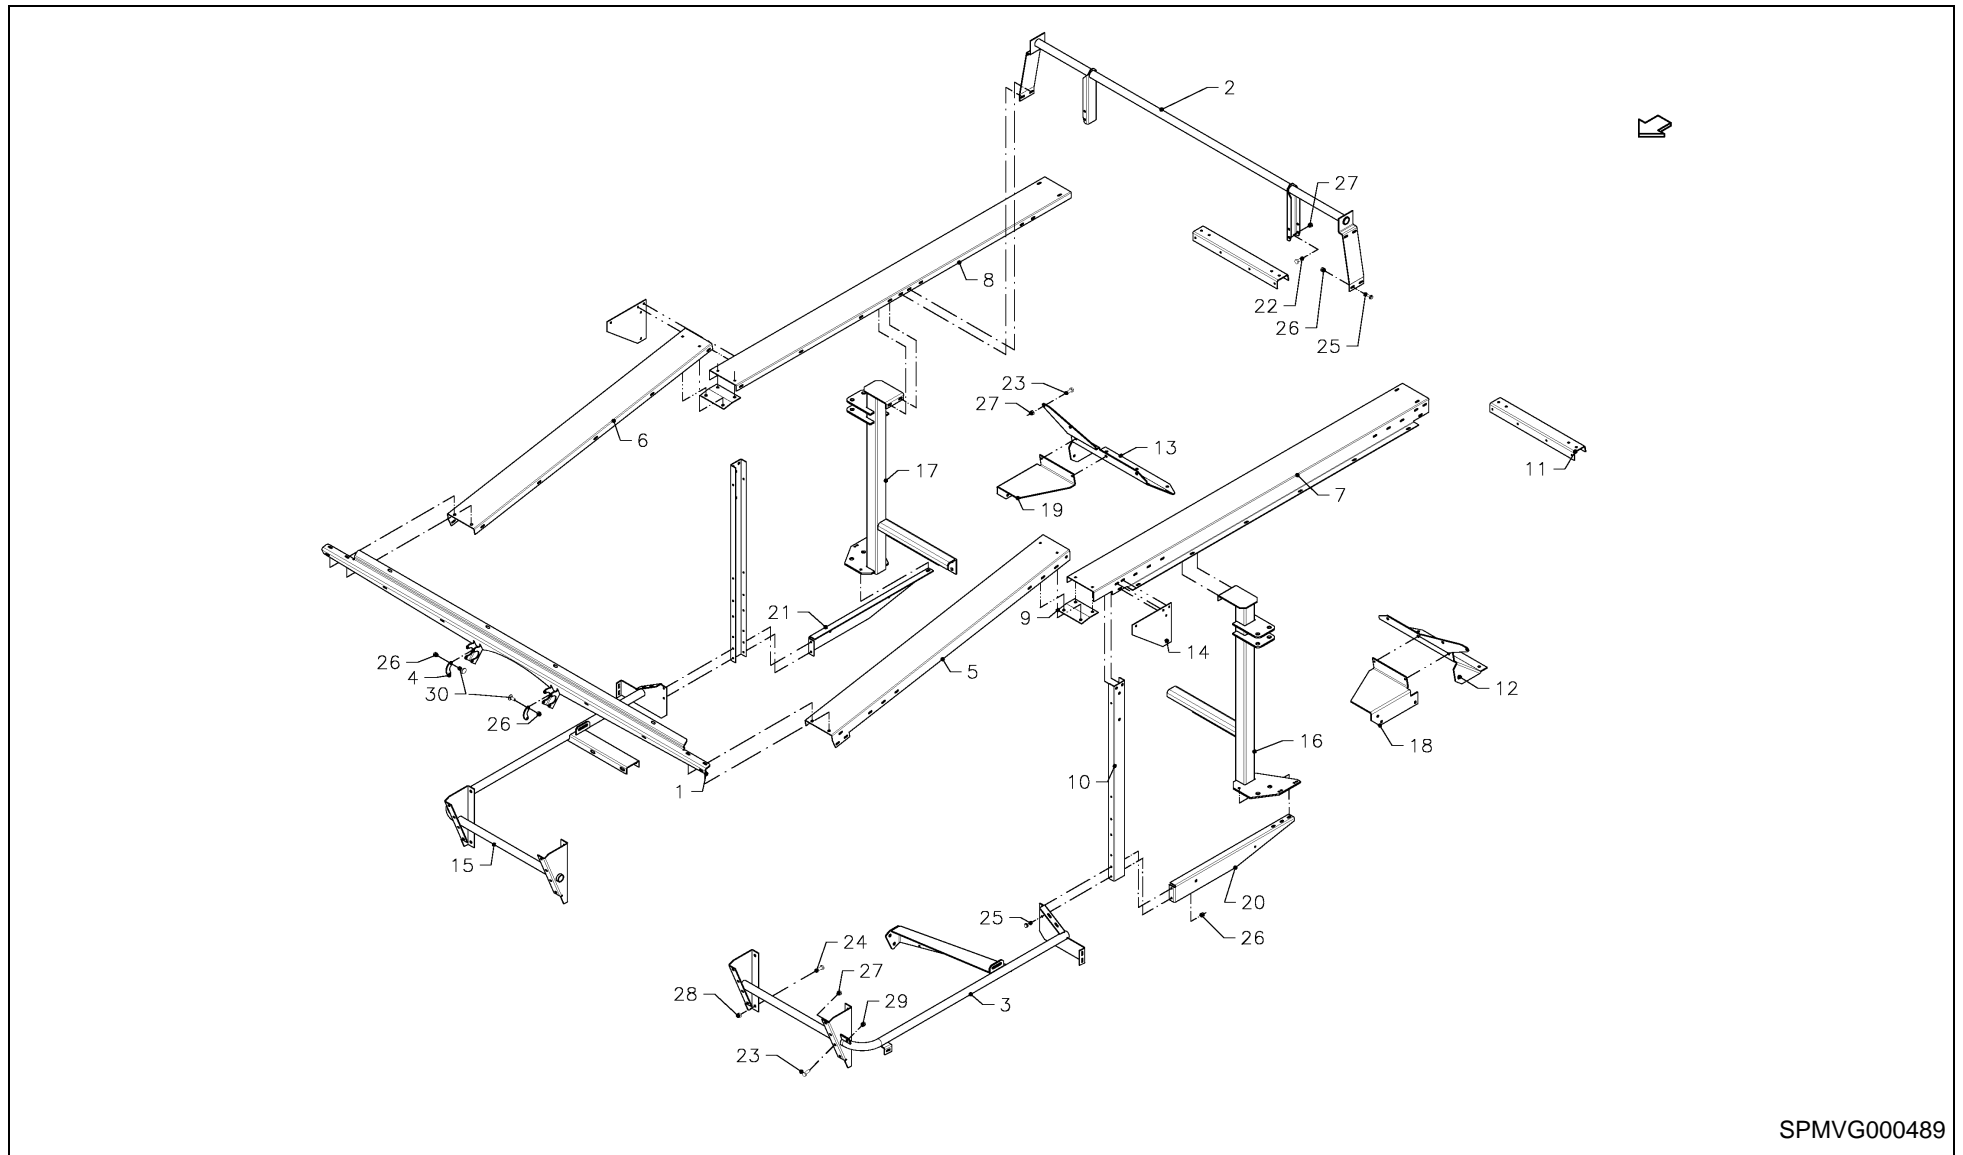

LB 12200 / FRAME, PROTECTION

SPMVG000489

LB 12200 / FRAME, PROTECTION

PosNo.	Part No.	Qty.	Description	Remark
1	VGGB0119K0	1	BEAM	
2	VGGP0489K0	1	STEUN L.	
3	VGGP0801K0	1	BRACE, LH	
4	VGGR220K0	2	PLATE	
5	VRR0644982	1	BRACE, LH	
6	VRR0645082	1	BRACE, RH	
7	VRR0645182	1	SHIELD PROFILE, LH	
8	VRR0645282	1	SHIELD PROFILE, RH	
9	VRR0645882	2	STRIP	
10	VRR0645982	2	BRACE	
11	VRR0646282	2	BRACE	
12	VRR0658282	1	BRACE, LH	
13	VRR0658382	1	BRACE, RH	
14	VRR0658782	2	PLATE	
15	VRR0669282	1	BRACE, RH	
16	VRR0713582	1	SUPPORT, LH	
17	VRR0713682	1	SUPPORT, RH	
18	VRR0715182	1	SUPPORT, LH	
19	VRR0715282	1	SUPPORT, RH	
20	VRR0715382	1	SUPPORT, LH	
21	VRR0715482	1	SUPPORT, RH	
22	KG00472161	1	HEX. SCREW M8X25 8.8	
23	KG00472261	2	HEX. SCREW M8X30 8.8	
24	KG00474261	1	HEX. SCREW M10X25 8.8	
25	KG00980661	3	FLANGED BOLT M6X16 90	
26	KG01061161	7	LOCK NUT M6 8	
27	KG01061261	3	LOCK NUT M8 8	
28	KG01061361	1	LOCK NUT M10	
29	KG01068761	1	LOCK NUT M8 10	
30	KG00637161	4	CARRIAGE BOLT M6X20 8.8	