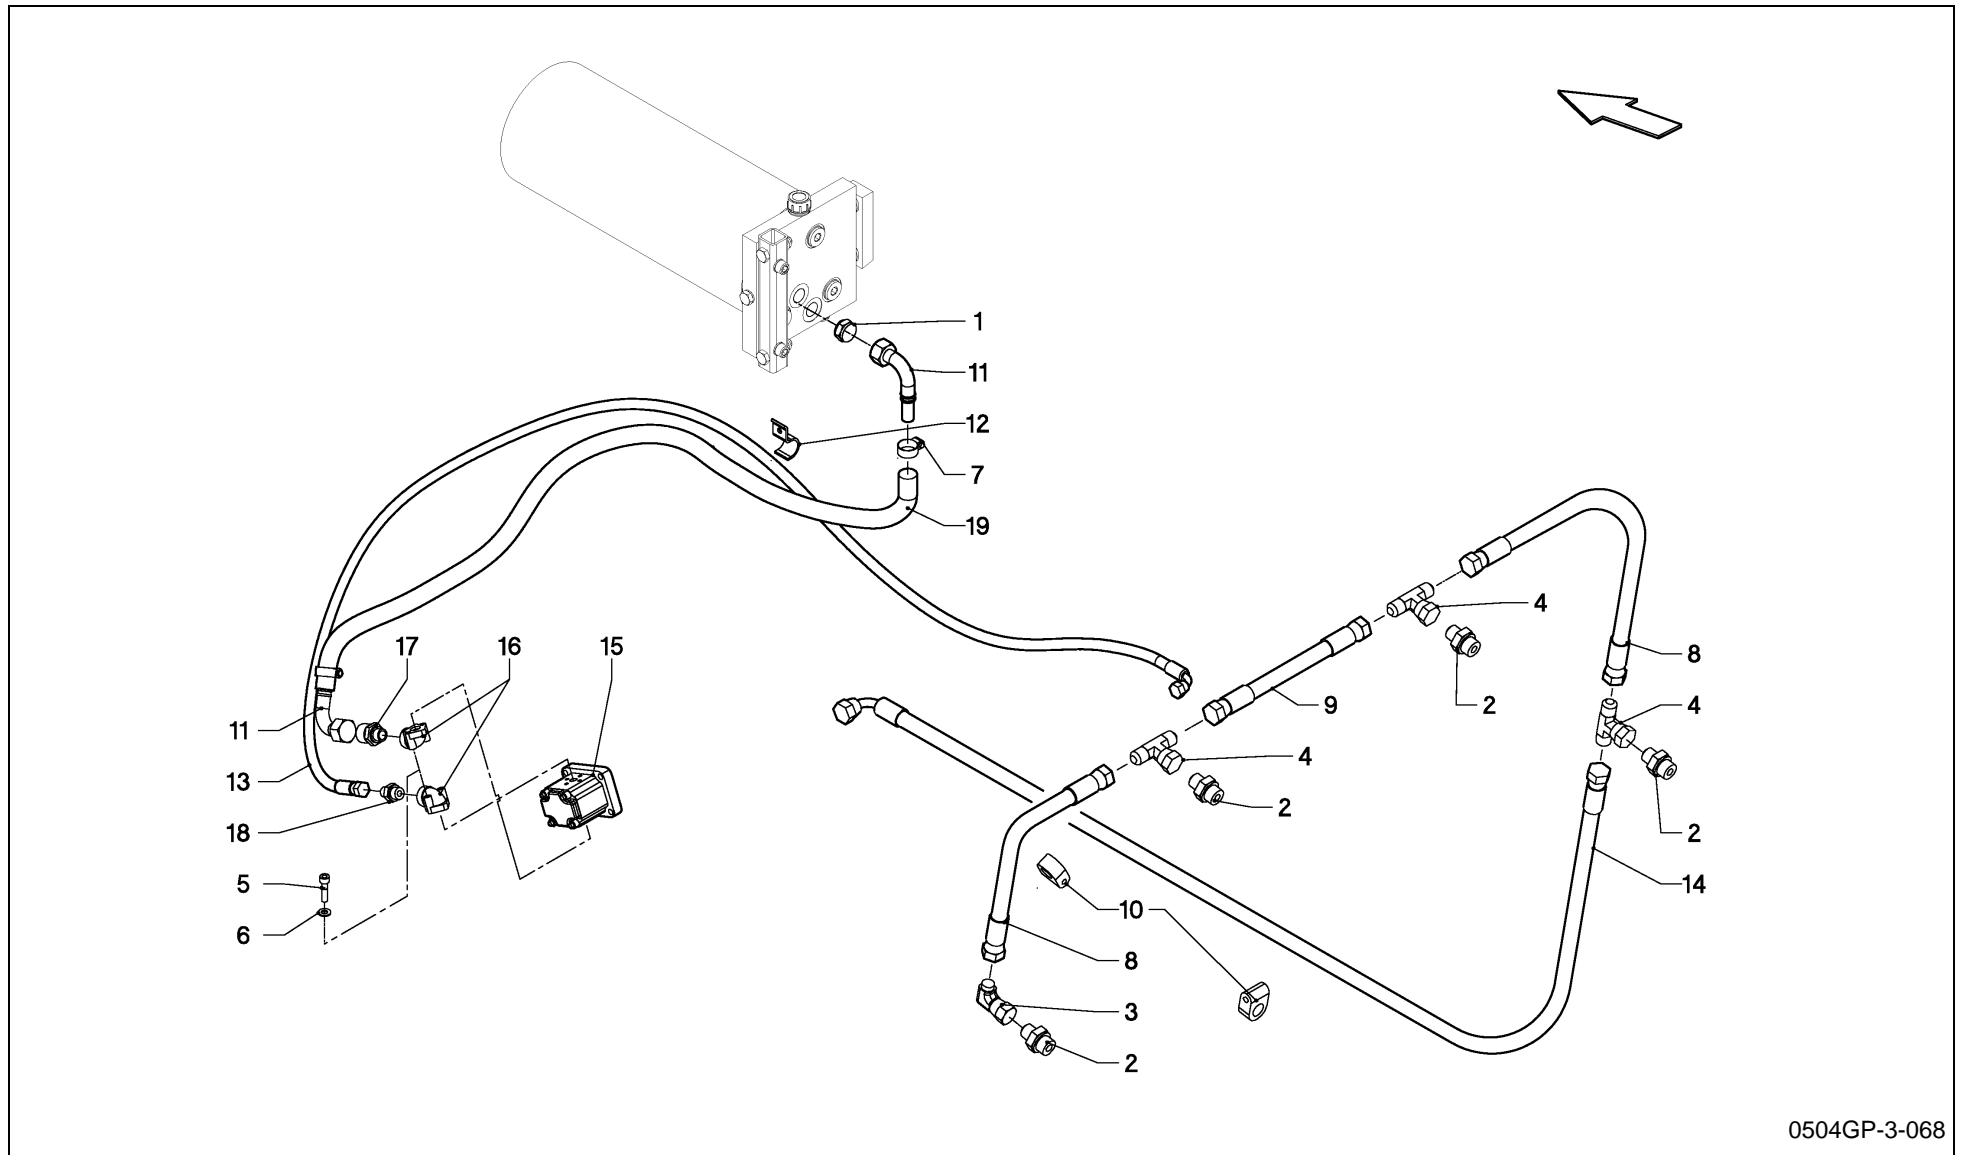

0504GP-3-068

LB 12200 / HYDRAULICS

PosNo.	Part No.	Qty.	Description	Remark
1	VR38271007	1	COUPLING	
2	VG38271200V	4	STUD, REDUCING	
3	VG38272200V	1	ELBOW COUPLING	
4	VR38273201	3	TE.CONNECTOR	
5	KG00542261	4	CHEESE HEAD SCREW M5X20 8.8	
6	KG01281461	4	SPRING WASHER M5	
7	VGND9134	2	WORMSLANGKLEM (22 - 32)	
8	VRR0050702	2	HOSE	
9	VRR0143702	1	HOSE	
10	VRR0389601	3	CLAMP	
11	VRR0583801	2	STUD COUPLING, ELBOW	
12	VRR0587101	2	CLAMP	
13	VRR0587202	1	HOSE, HP	
14	VRR0611902	1	HOSE, HP	
15	VRR0634101	1	PUMP, HYDRAULIC	
16	VRR0634401	2	COUPLING	
17	VRR0635101	1	STUD COUPLING	
18	VRR0650601	1	STUD COUPLING	
19	VRR0651002	1	HOSE