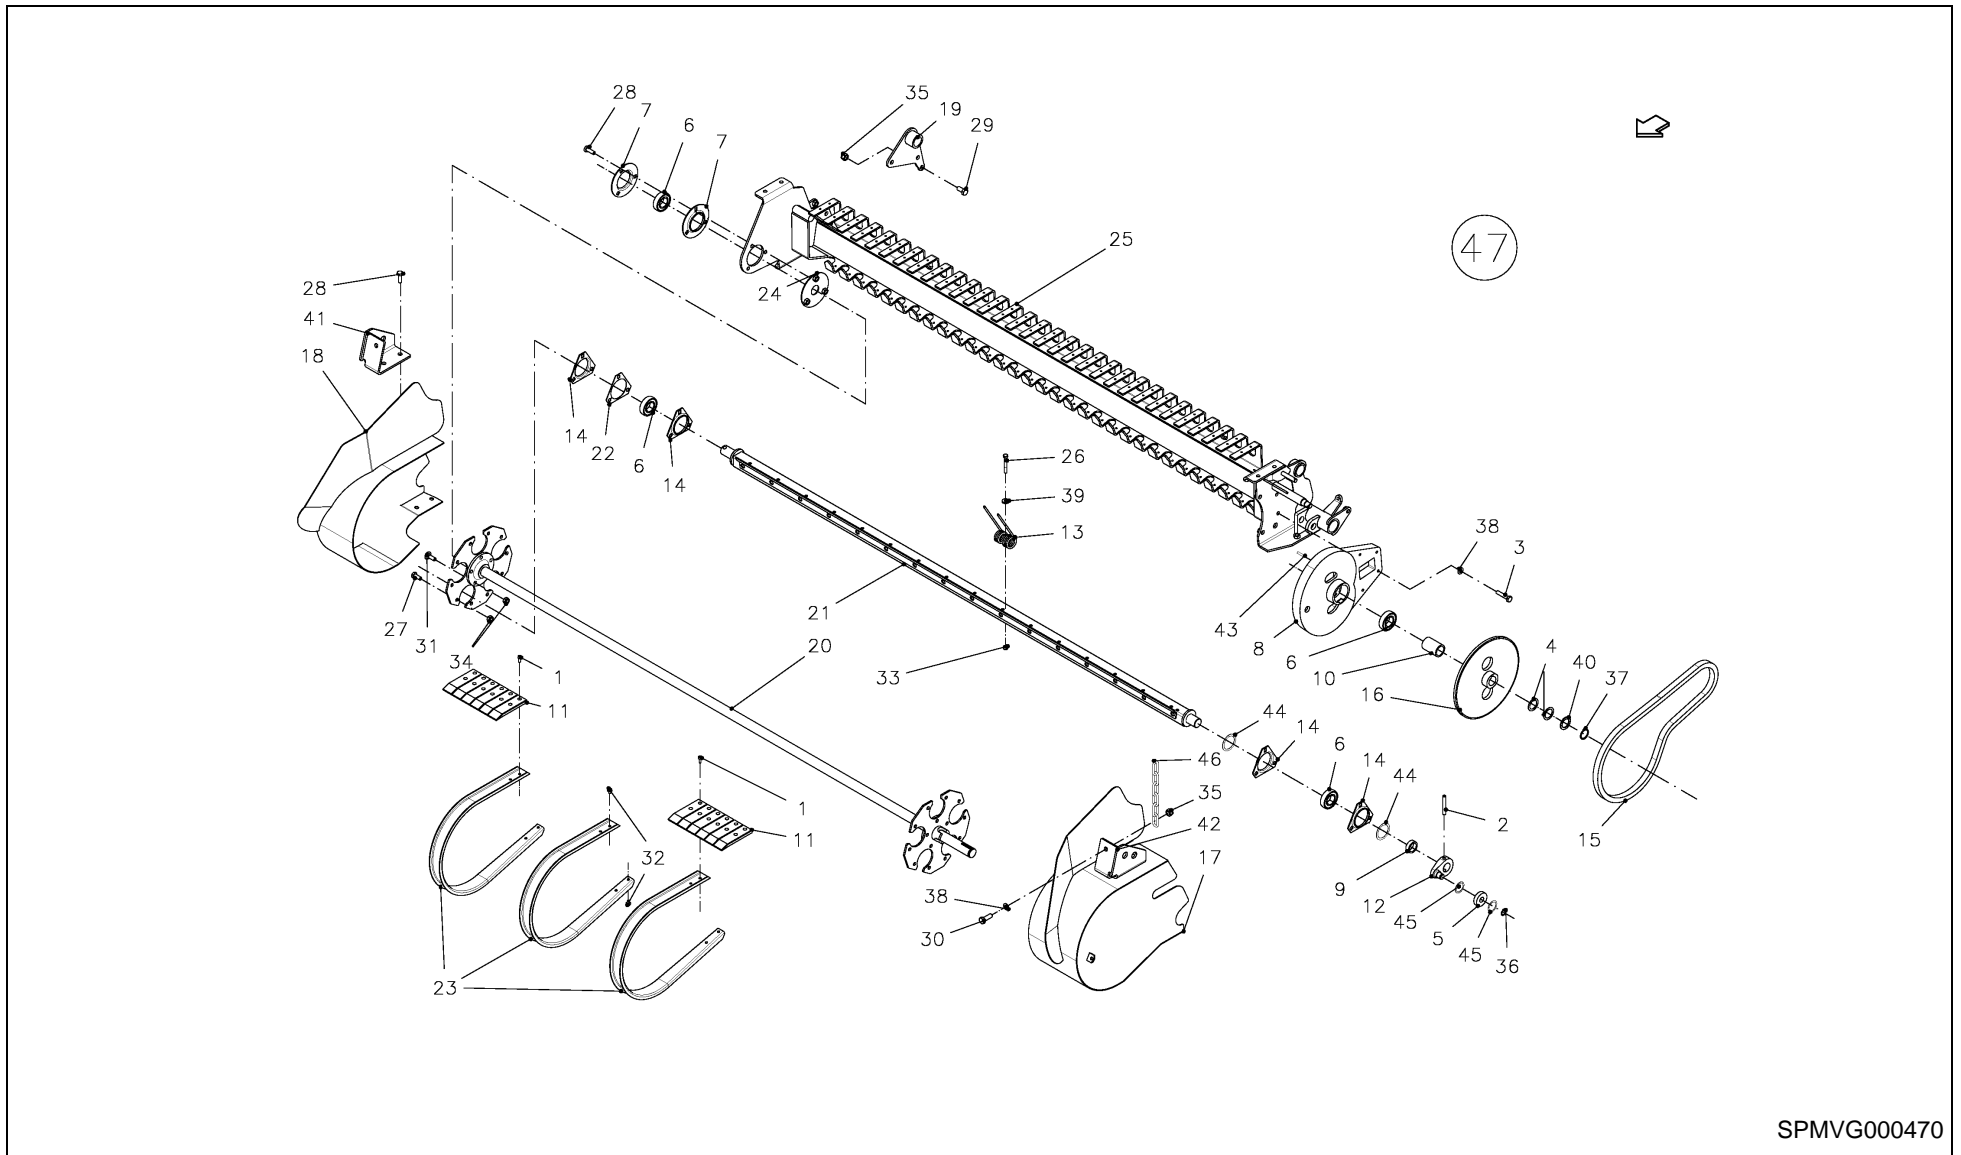

LB 12200 / PICK-UP ASSY

SPMVG000470

LB 12200 / PICK-UP ASSY

PosNo.	Part No.	Qty.	Description	Remark
1	VF01104181	12	CYLINDR. SCREW	
2	VG61.05.04	5	PIN, TENSION	
3	VF06209483	2	HEX.HEAD SCREW	
4	VF06214481	2	SPACER	
5	VF06215027	5	ROLLER	
6	VF06215766	12	ROLLER BEARING	
7	VF06215783	2	BEARING FLANGE	
8	VF16617225.86	1	GUIDE	
9	VF16617910	5	INTERMEDIATE TUBE	
10	VF16618011.86	1	SPACER TUBE	
11	VF16618012	12	PLASTIC SEGMENT	
12	VF16615203.86	5	CONTROL ARM	
13	VF16618868.86	80	FEDERZINKEN PU 4 WIND. MP 122	
14	VF16619739	4	BEARING FLANGE	
15	VF16619824	1	CHAIN	
16	VF16619858.86	1	SPROCKET	
17	VF16652327.86	1	SIDE PART LEFT	
18	VF16652328.86	1	SIDE PART RIGHT	
19	VF16653304.86	1	BEARING FLANGE	
20	VF16654308.86	1	DRIVE SHAFT	
21	VF16654311.86	5	PIPE	
22	VF16655023	1	WASHER	
23	VF16655943	3	PICK UP GLEITBLECH	
24	VF16656715	1	SCHEIBE GSW.	
25	VF16656726.86	1	PU TRAEGER 2300 GP GSW.	
26	KG00353661	80	HEX. BOLT M8X60 8.8	
27	KG00474261	10	HEX. SCREW M10X25 8.8	
28	KG00474361	7	HEX. SCREW M10X30 8.8	
29	KG00476461	1	HEX. SCREW M12X25 8.8	
30	KG00476661	2	HEX. SCREW M12X35 8.8	
31	KG00641561	5	CARRIAGE BOLT M10X30 8.8	
32	KG00980461	100	FLANGED BOLT M6X10 90	
33	KG01068761	80	LOCK NUT M8 10	
34	KG01068861	17	LOCK NUT M10 10	
35	KG01068961	3	LOCK NUT M12 10	
36	KG01107562	5	CIRCLIP-A 17 X 1	
37	KG01108862	1	CIRCLIP-A 30 X 1.5	
38	KG01267461	4	WASHER M10	
39	KG01273561	80	WASHER M8	
40	VGND3138V	1	RING