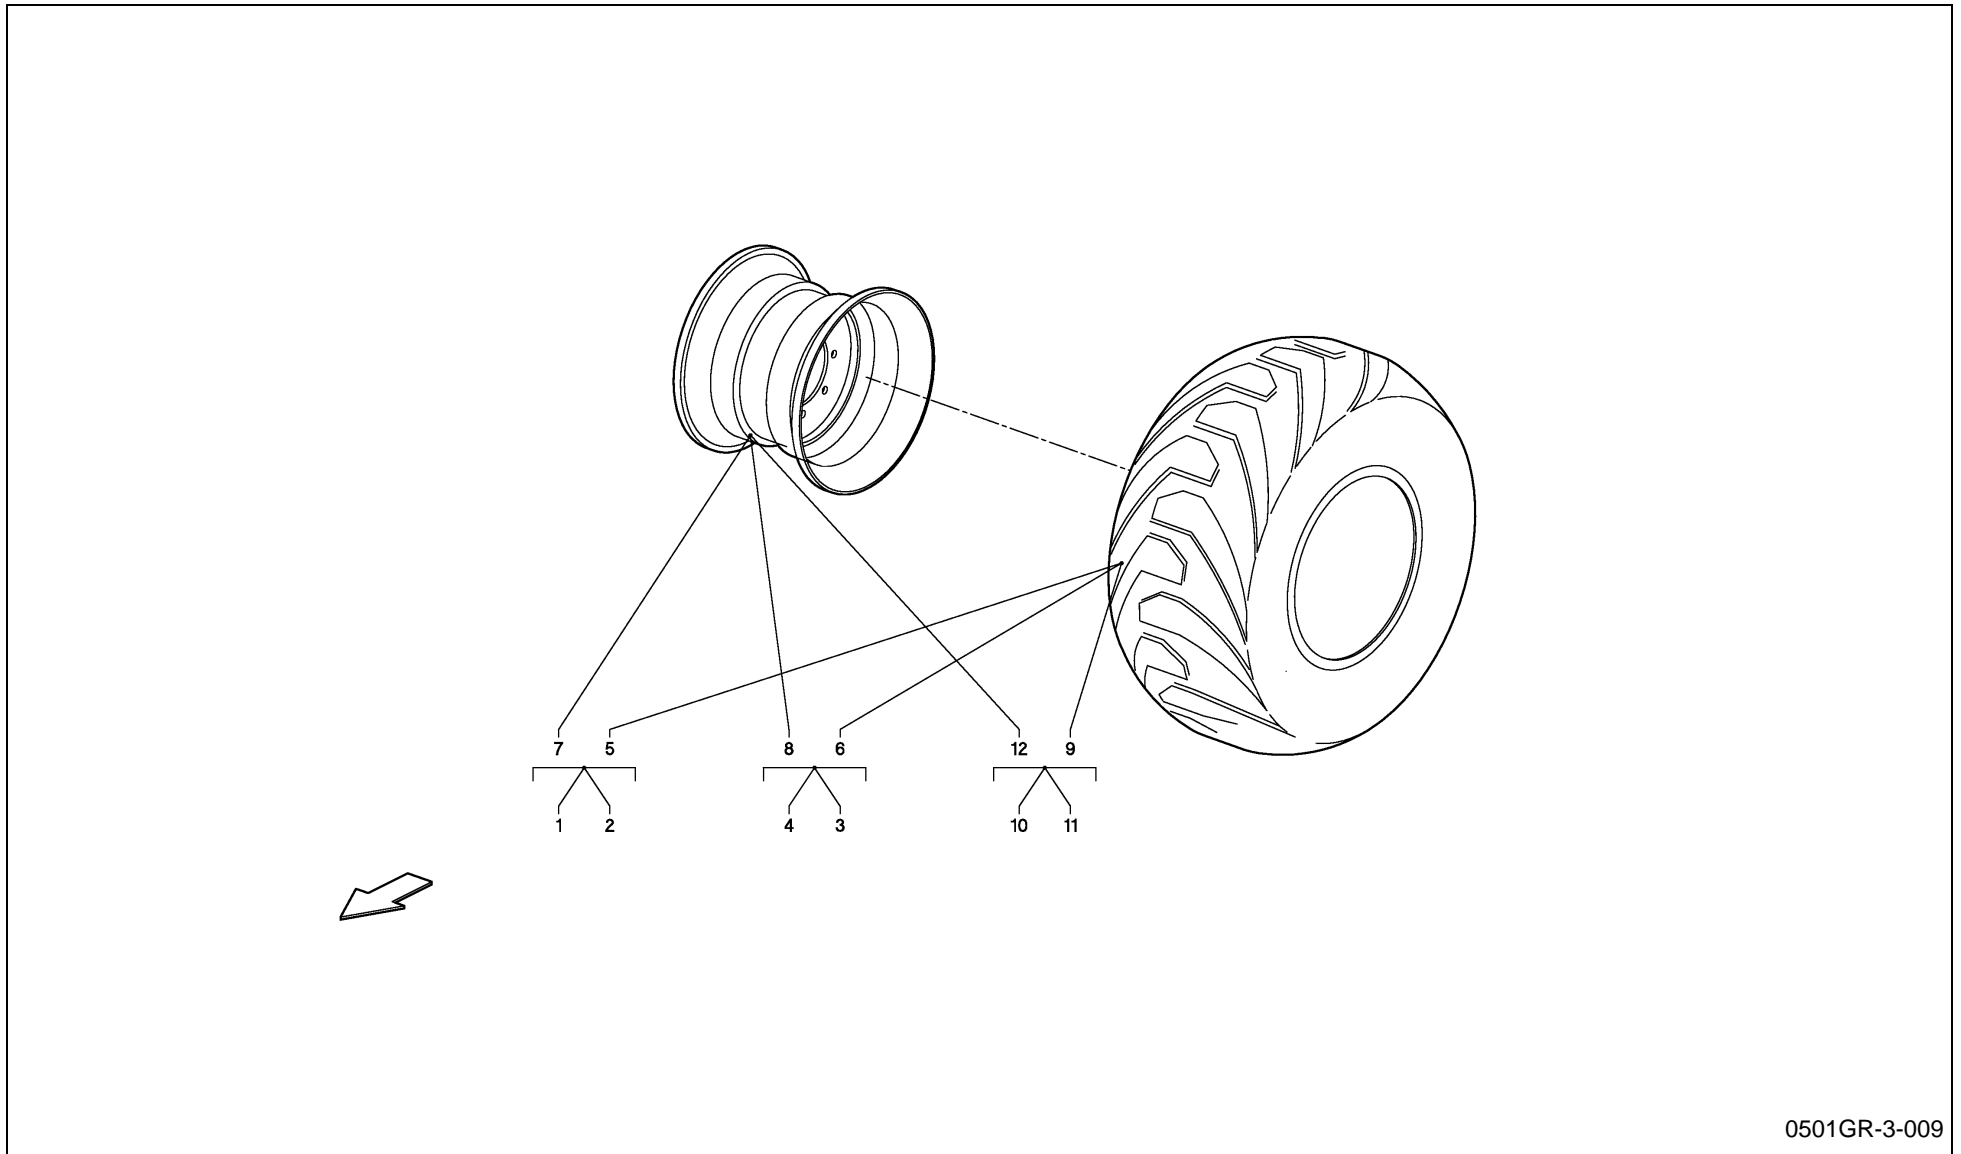

LB 12200 / SINGLE AXLE

SPMVG000198

LB 12200 / SINGLE AXLE

PosNo.	Part No.	Qty.	Description	Remark
1	VEGH233V	16	RING	
2	VGGP001059K0	1	WHEEL AXLE	
3	VGGP001663	2	LEVER	
4	VGGP01014K0	1	LEVER	
5	VGGP1060K0	2	PLATE	
6	VGGP1061K0	4	PLATE	
7	VGGP1065K0	4	BRACE	
8	KG00476661	4	HEX. SCREW M12X35 8.8	
9	KG00480361	16	HEX. SCREW M16X45 8.8	
10	KG01840661	8	NUT, LOCK	
11	KG01068961	4	LOCK NUT M12 10	
12	KG01069161	16	LOCK NUT M16 10	
13	KG01251561	2	SPLIT PIN 4X25 ST	
14	KG01267661	2	WASHER M14	
15	VRR0459601	24	NUT	
16	VRR0717393	8	SLEEVE	
17	VRR0833782	1	SUBFRAME	
18	VGND9190V	2	CLAMP, CABLE	