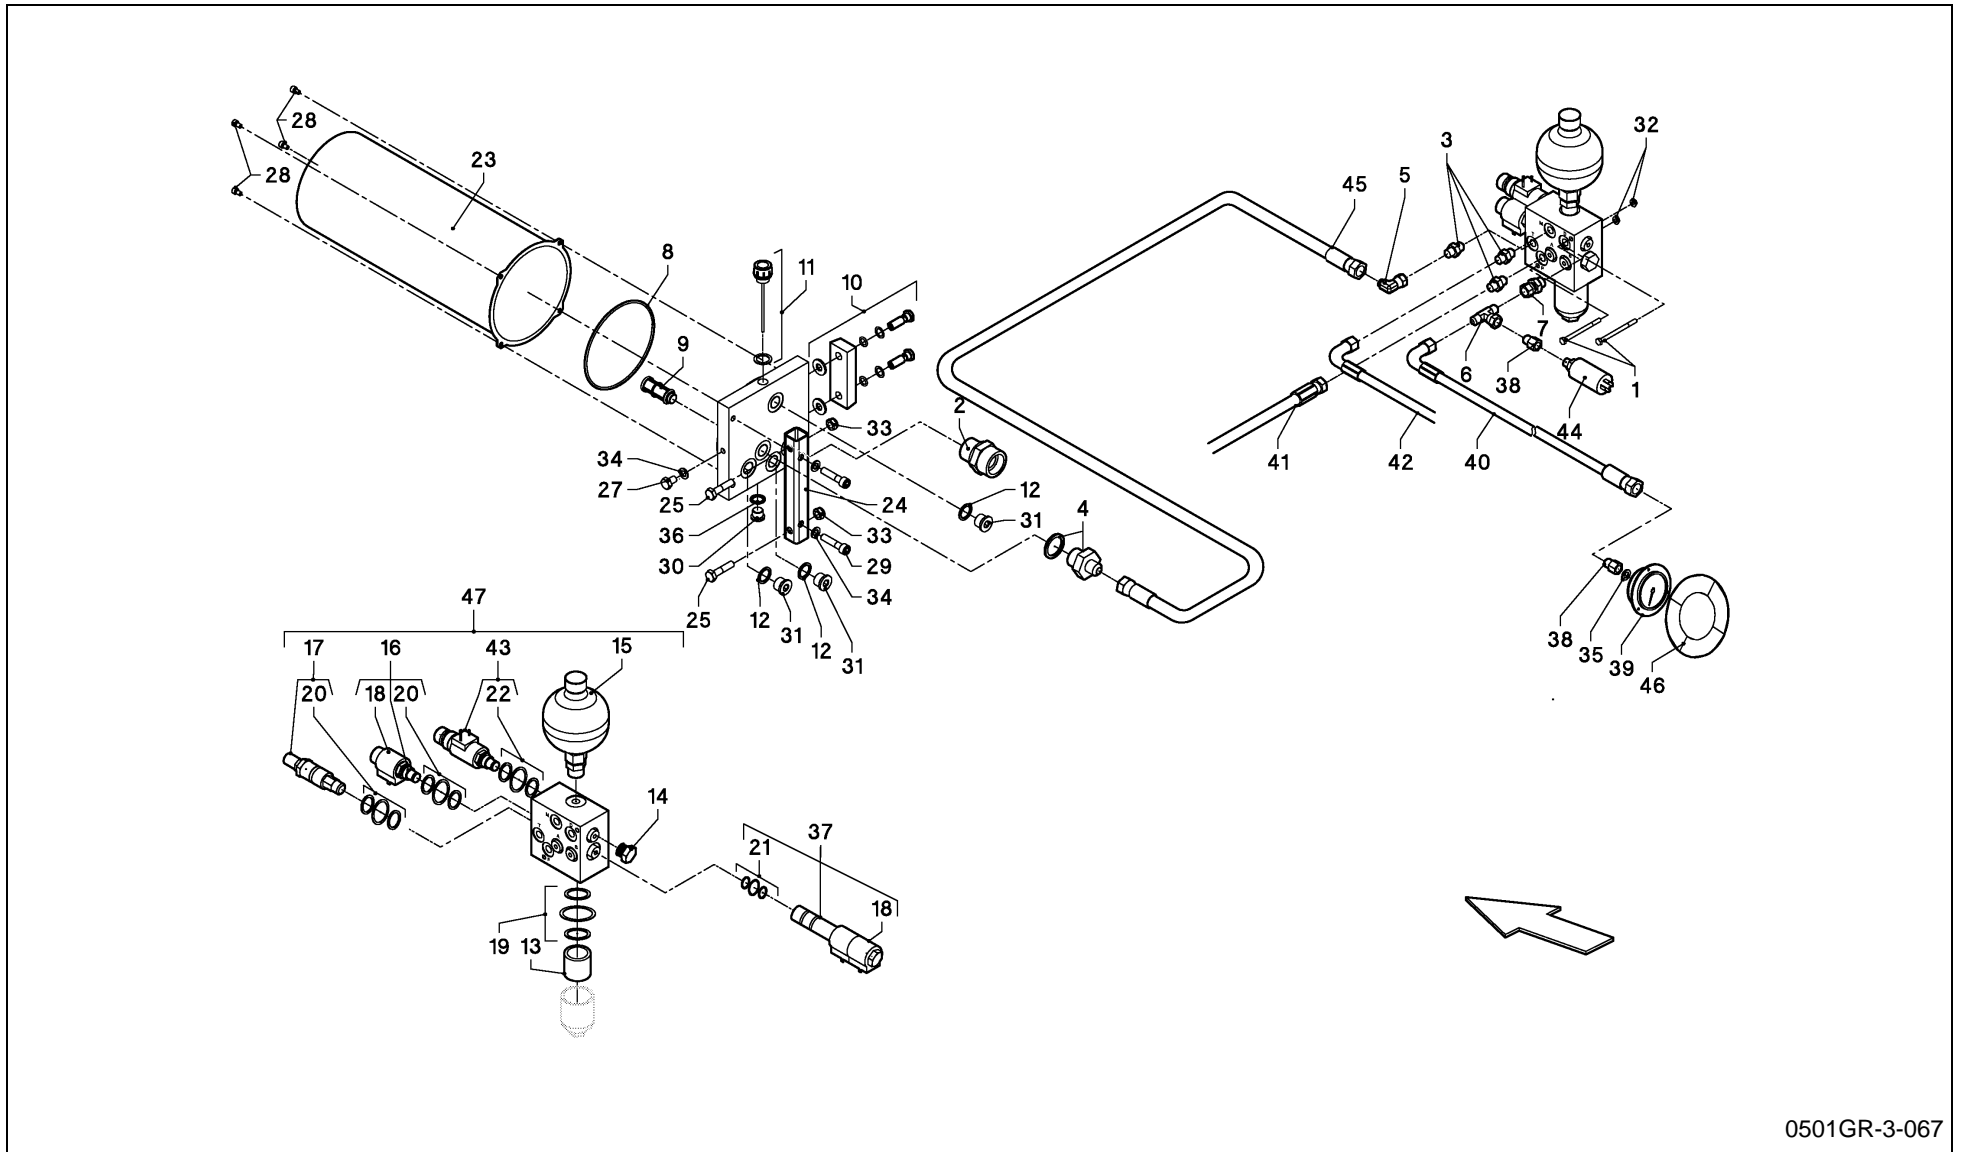

LB 12200 / VALVE UNIT, HYDR.

0501GR-3-067

LB 12200 / VALVE UNIT, HYDR.

PosNo.	Part No.	Qty.	Description	Remark
1	VR30270680	2	BOLT, NUTTED	
2	VR38271007	1	COUPLING	
3	VG38271203V	3	COUPLING	
4	VR38271207	1	STUD COUPLING	
5	VG38272200V	1	ELBOW COUPLING	
6	VR38273201	1	TE.CONNECTOR	
7	VG38275200V	1	COUPLING	
8	VGGP1101	1	O-RING	
9	VGGP1102	1	FILTER	
10	VGGP1104	1	GAUGEGLAS	
11	VGGP1107	1	DIPSTICK	
12	VGGP1122	3	O-RING	
13	VGGP676	1	FILTER, ELEMENT	
14	VGGP677	1	NON-RETURN VALVE	
15	VGGP678	1	ACCUMULATOR, HYDR.	
16	VGGP679	1	VALVE	
17	VGGP680	1	PRESSURE VALVE	
18	VGGP681	1	COIL	
19	VGGP693	1	SEAL SET	
20	VGGP694	2	SEAL SET	
21	VGGP695	1	SEAL SET	
22	VGGP696	1	SEAL SET	
23	VGGP880	1	TANK	
24	VGGP914K0	1	TUBE, RHS	
25	KG00355361	2	HEX. BOLT M10X45 8.8	
27	KG00473961	2	HEX. SCREW M10X16 8.8	
28	KG00543161	4	CHEESE HEAD SCREW M6X10 8.8	
29	KG00547261	2	CHEESE HEAD SCREW M10X45 8.8	
30	KG01027761	1	PLUG G 3/8 5.8	
31	KG01027861	3	PLUG G 1/2 5.8	
32	KG01061161	2	LOCK NUT M6 8	
33	KG01068861	2	LOCK NUT M10 10	
34	KG01281761	4	SPRING WASHER M10	
35	VGND3141	1	WASHER, PLAIN 1X6X10	
36	VGND6148	1	RING, SEALING	
37	VGND92166	1	VALVE	
38	VRR0305801	2	STUD COUPLING	
39	VRR0305901	1	PRESSURE GAUGE	
40	VRR0368401	1	HOSE	
41	VRR0587202	1	HOSE, HP