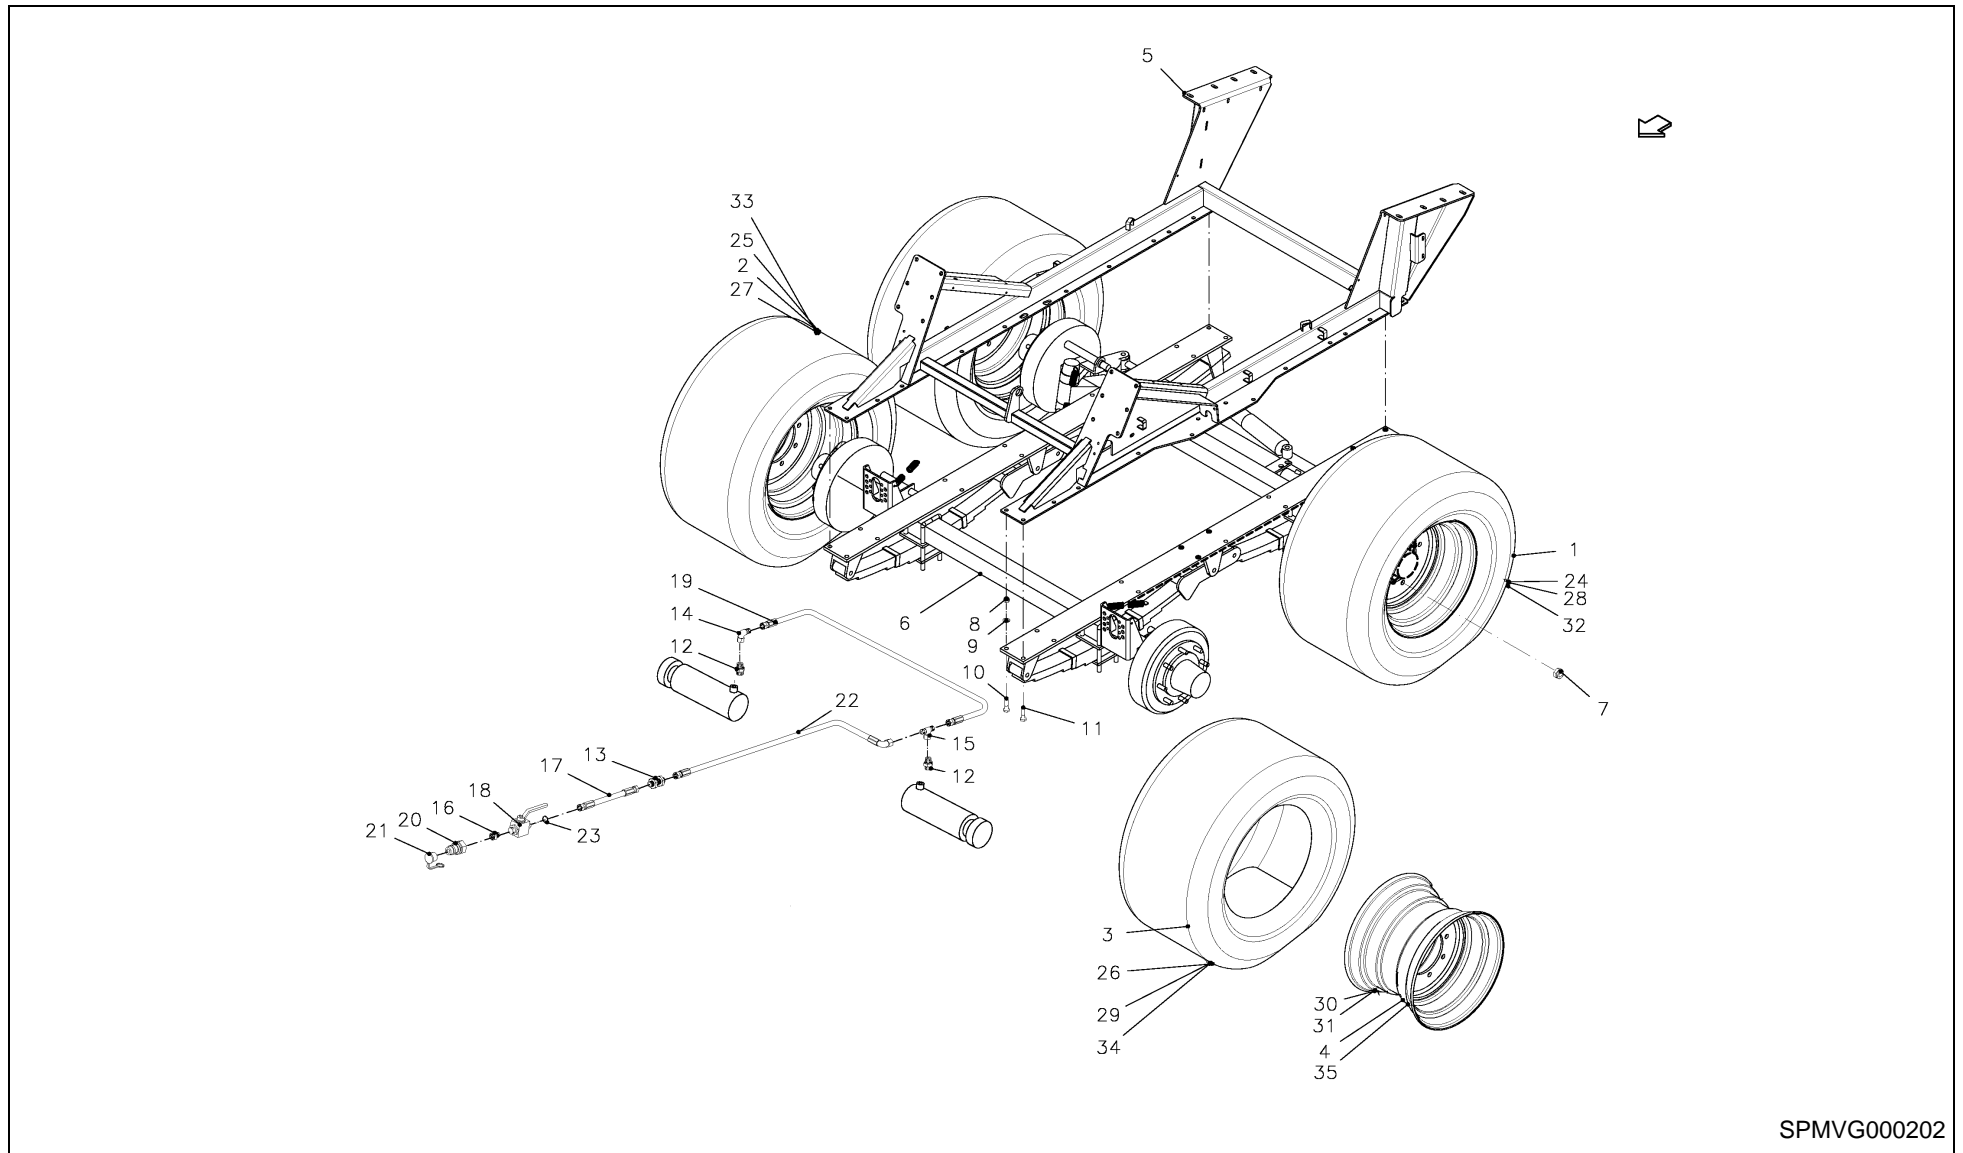

SPMVG000202

LB 12200 / FRAME, CPL. TANDEM

PosNo.	Part No.	Qty.	Description	Remark
1	VGND97055	2	WHEEL, CPL.	560/45-22.5
2	VGND97056	2	WHEEL, CPL.	560/45-22.5
3	VGND97057	4	TYRE	560/45-22.5
4	VRR0247701	4	RIM	16x22.5
5	VRR0833782	1	SUBFRAME	
6	VRR0834882	1	TANDEM	
7	VRR0459601	32	NUT	
8	KG01069161	32	LOCK NUT M16 10	
9	KG01267761	32	WASHER M16	
10	KG00480361	28	HEX. SCREW M16X45 8.8	
11	KG00480461	4	HEX. SCREW M16X50 8.8	
12	VG38271200V	2	STUD, REDUCING	
13	VG38271201V	1	COUPLING	
14	VG38272200V	1	ELBOW COUPLING	
15	VR38273201	1	TE.CONNECTOR	
16	VR38275401	1	COUPLING	
17	VRR0069801	1	HOSE	
18	VRR0069901	1	VALVE, SHUT-OFF	
19	VRR0050702	1	HOSE	
20	VRR0257801	1	QUICK-DISCONNECT COUPLING	
21	VRR0465701	1	COVEHOOD	
22	VRR0519801	1	HOSE	
23	VGND3156	1	RING, SEALING	
24	VGND97059	2	WHEEL, CPL. LH	500/55-20
25	VGND97060	2	WHEEL, CPL. RH	500/55-20
26	VGND97058	4	TYRE	500/55-20
27	VGND97062	2	WHEEL, CPL. RH	16.0/70-20
28	VGND97061	2	WHEEL, CPL. LH	16.0/70-20
29	VGND97063	4	AIR CHAMBER	16.0/70-20
30	VGGP1514	4	RIM	16.0x20
31	VGGP1654	4	RIM	14.0x20
32	VGGP001933	2	WHEEL, CPL. LH	620/50-22,5
33	VGGP001932	2	WHEEL, CPL. RH	620/50-22,5
34	VGND97064	4	TYRE	620/50-22,5
35	VGND97065	4	RIM	20,0x22,5 ET-50