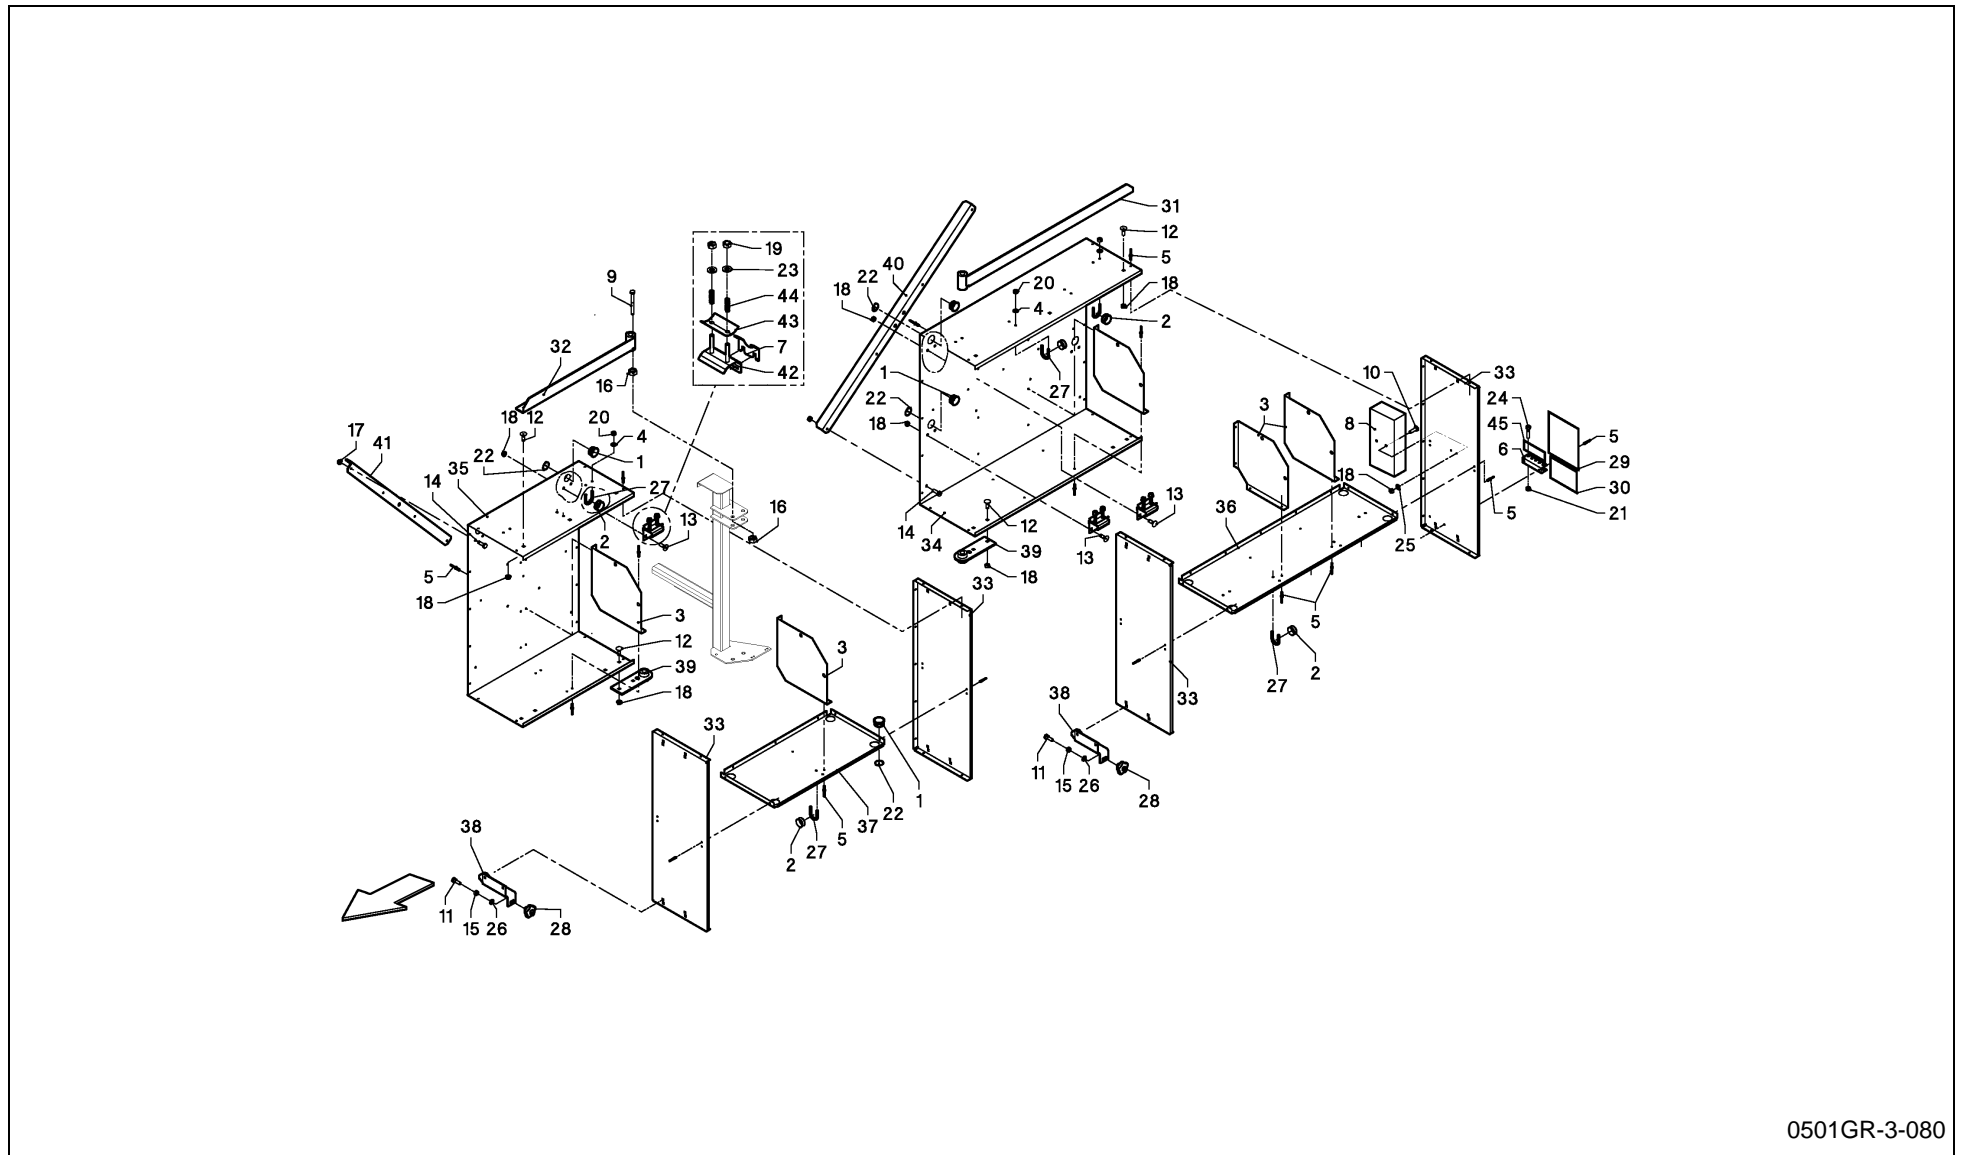

LB 12200 / BOX, TWINE, CPL.

PosNo.	Part No.	Qty.	Description	Remark
41	VRR0722382	1	SUPPORT	
42	VRR0815893	3	SUPPORT	
43	VRR0815993	3	PLATE	
44	VRR0816093	6	SPRING, COMPRESSION	
45	VGTR3053	1	DECAL