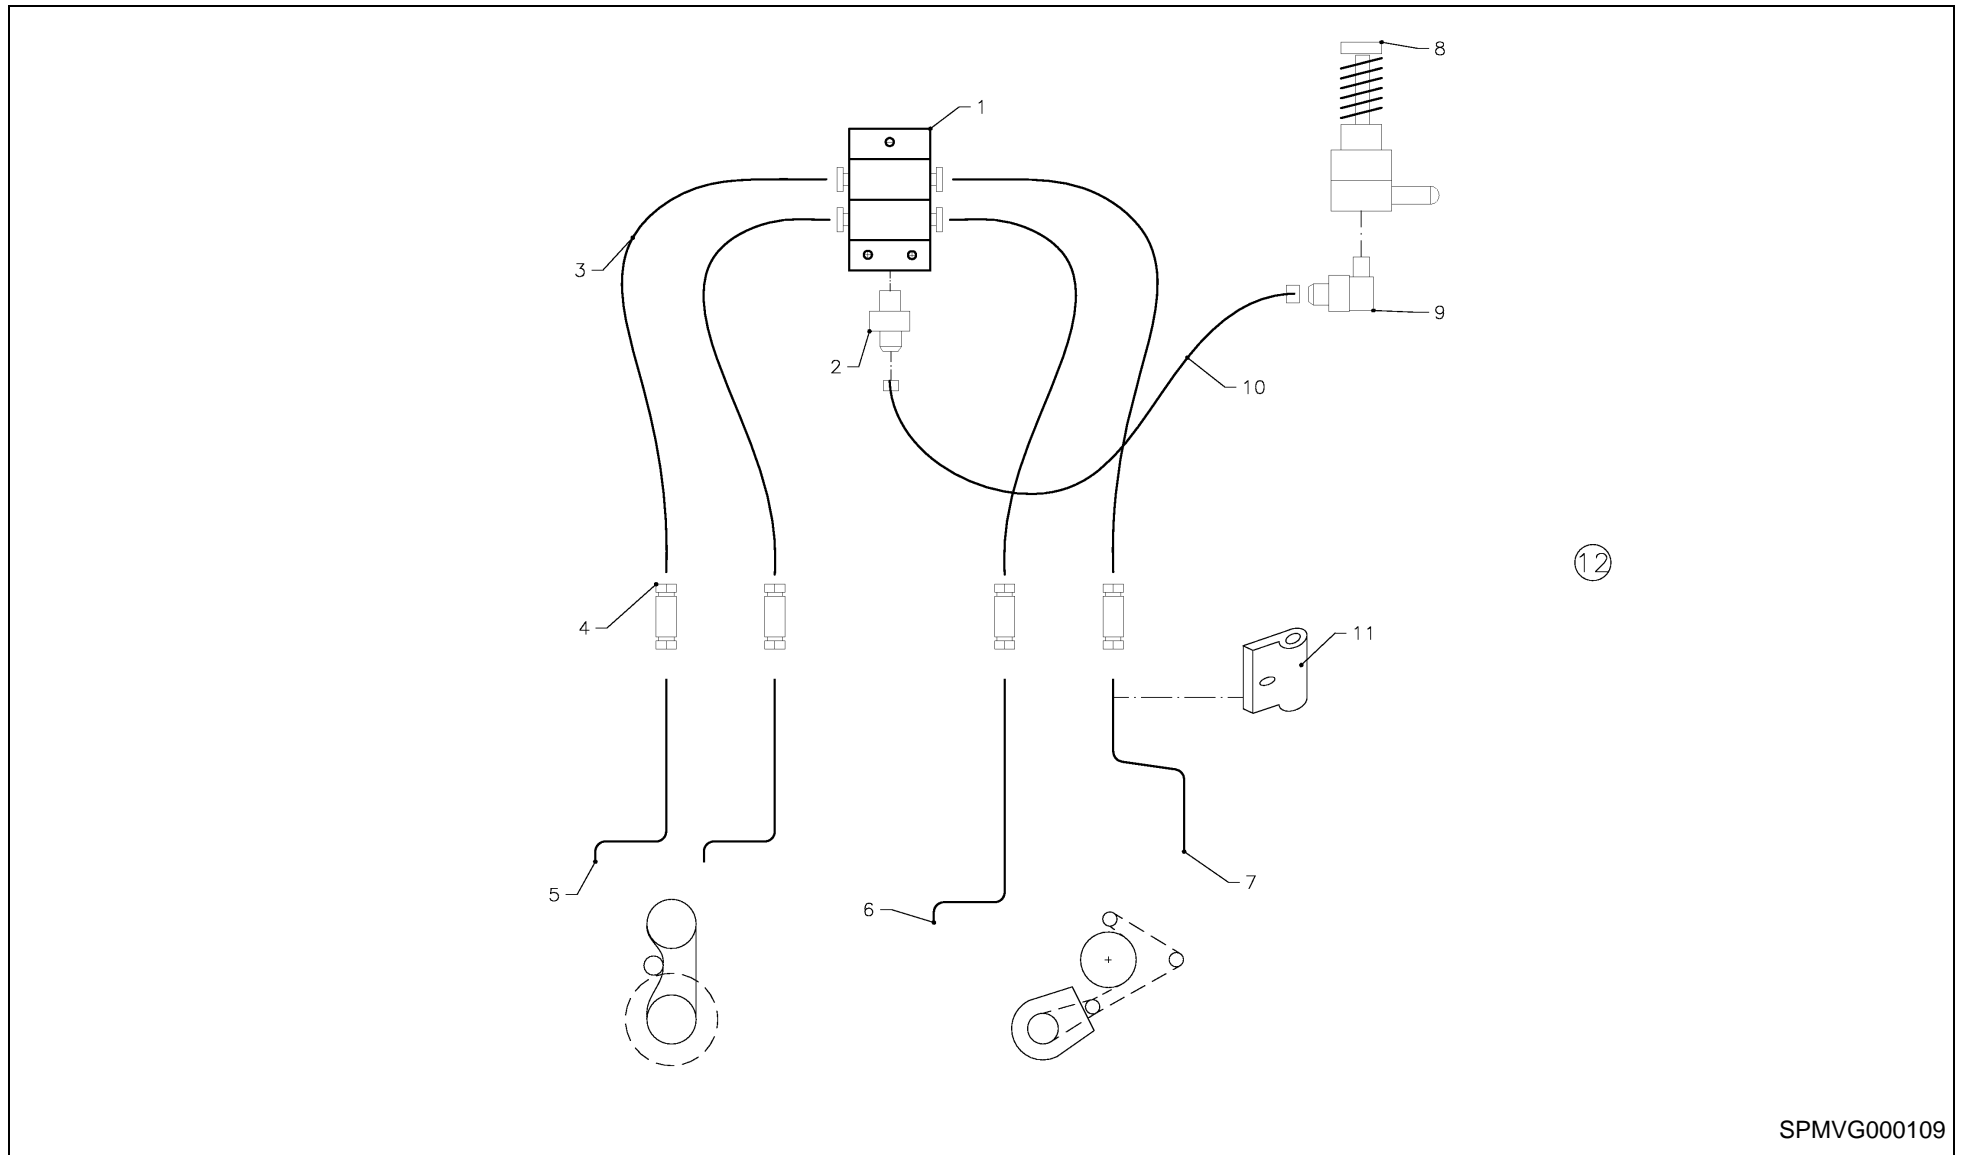

LB 12200 / LUBE SYSTEM FOR CHAIN DRIVE

SPMVG000109

LB 12200 / LUBE SYSTEM FOR CHAIN DRIVE

PosNo.	Part No.	Qty.	Description	Remark
1	VGGP1640	1	DIVIDER BLOCK	
2	VGGP367V	1	COUPLING	
3	VGGP1254	4	HOSE	
4	VGGP365V	4	COUPLING	
5	VGGP1635V	2	PIPE	
6	VGGP1634V	1	PIPE	
7	VGGP1636V	1	PIPE	
8	VGGP465	1	PUMP-UNIT	
9	VRR0708922	1	ELBOW COUPLING	
10	VGGP776	1	HOSE	
11	VGND90030	8	LEIDINGKLEM