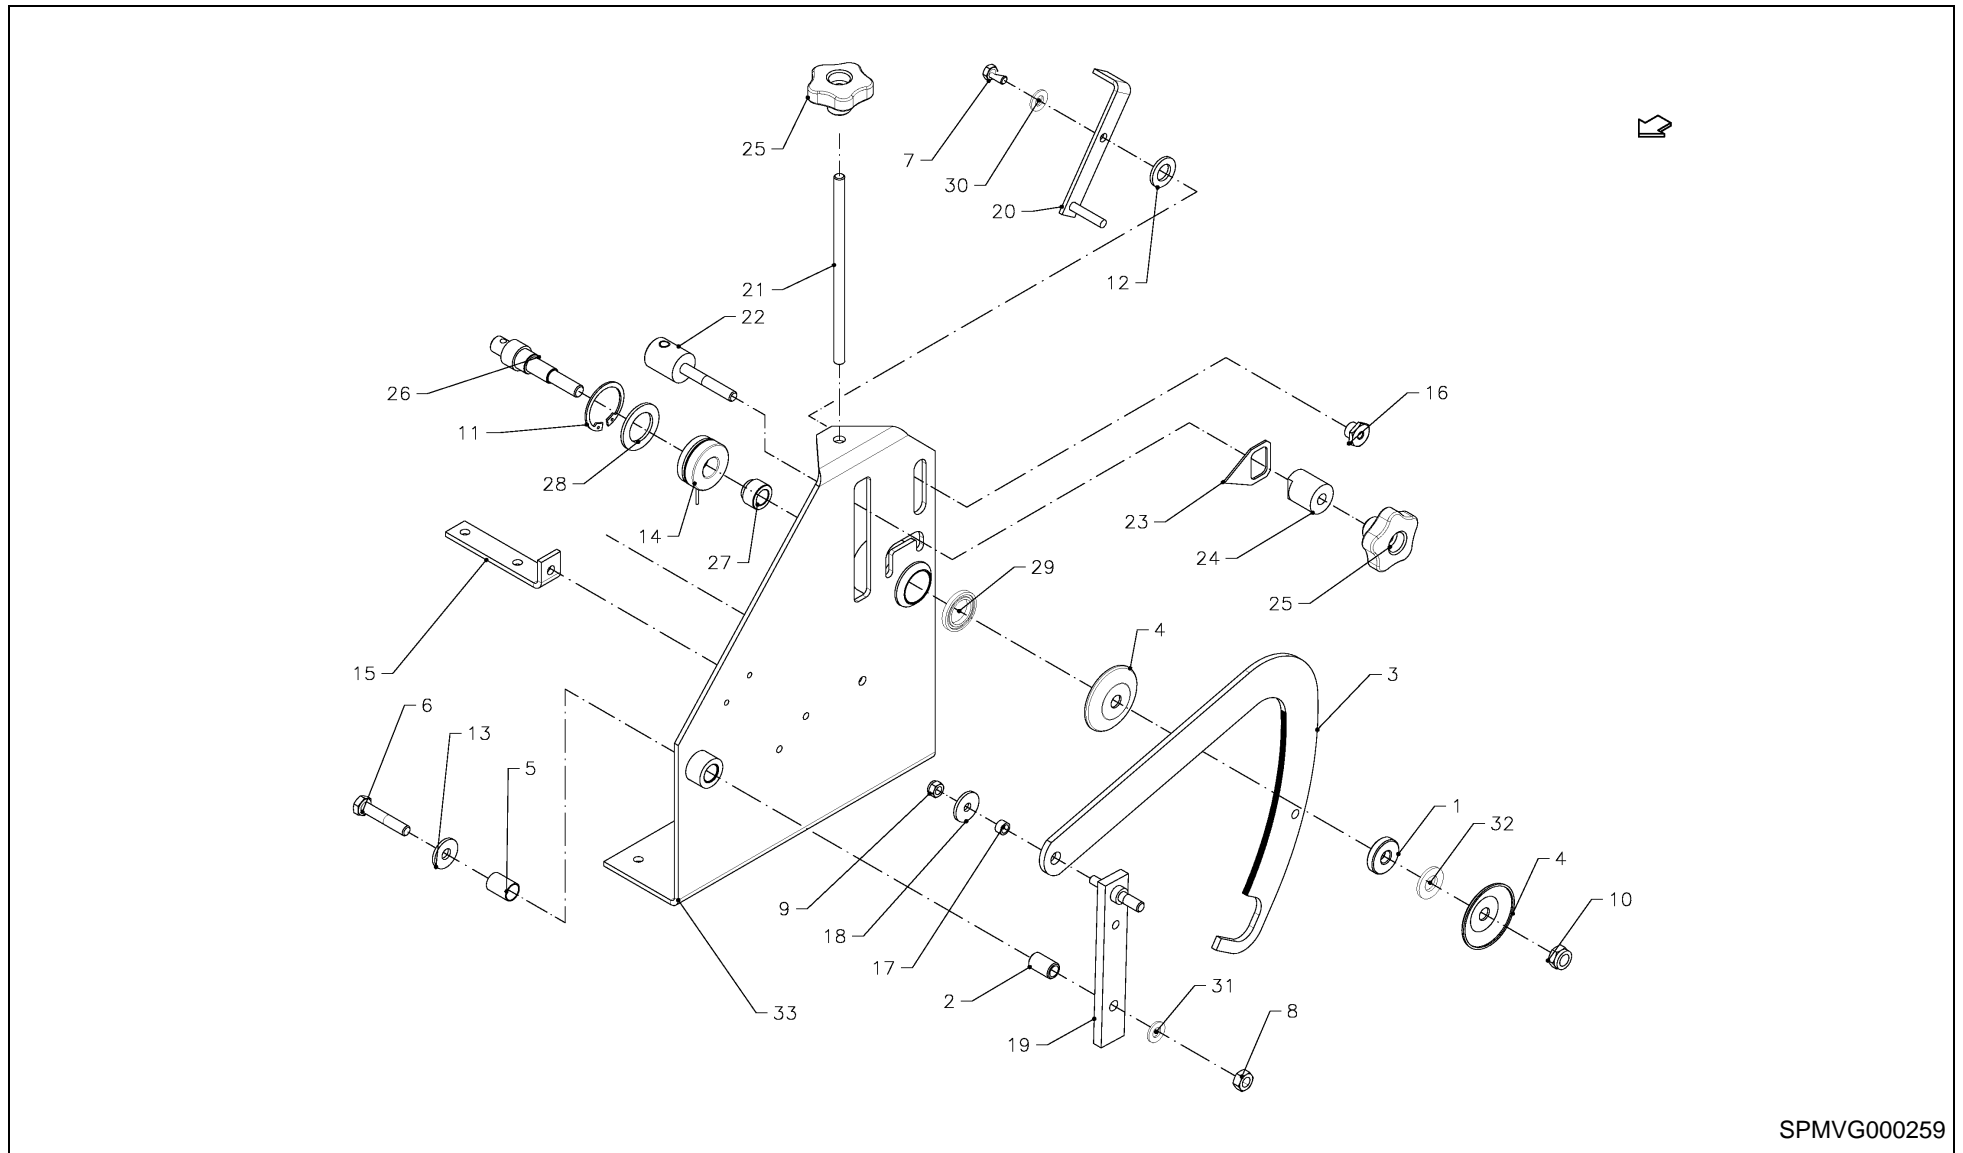

LB 12200 / MEASUREMENT OF LENGTH

0501GR-3-062

LB 12200 / MEASUREMENT OF LENGTH

PosNo.	Part No.	Qty.	Description	Remark
1	VG18601320V	1	SPRING, TENSION	
2	VG37129050V	2	WASHER, BELLEVILLE	
3	VR40227015	2	SLEEVE, ROTATION	
4	VR40311010	2	CUP AND BALL JOINT	SECURED WITH LOCTITE 243
5	KG00468761	1	HEX. SCREW M6X16 8.8	
6	KG00471761	1	HEX. SCREW M8X16 8.8	
7	KG00474561	1	HEX. SCREW M10X40 8.8	
8	KG01051761	1	HEX. NUT M6 8	
9	KG01052061	3	HEX. NUT M10 8	
10	KG01067361	1	LOCK NUT M6 8	
11	KG01068861	2	LOCK NUT M10 10	
12	KG01068961	1	LOCK NUT M12 10	
13	KG01107862	1	CIRCLIP-A 20 X 1.2	
14	KG01377800	1	BALL BEARING 6204-2RS	
15	VGND3030V	1	WASHER, PLAIN	
16	VGND3146V	1	CIRCLIP	
17	VGND9004V	1	GREASE NIPPLE	
18	VRR0234593	1	SLEEVE	
19	VRR0295593	1	BOLT, EYE	
20	VRR0295793	1	SPRING, TENSION	
21	VRR0379300	1	GUIDE CONDUCTION	
22	VRR0379493	1	FINGER	
23	VRR0380982	1	BAR	
24	VRR0396393	1	TENSIONNER	