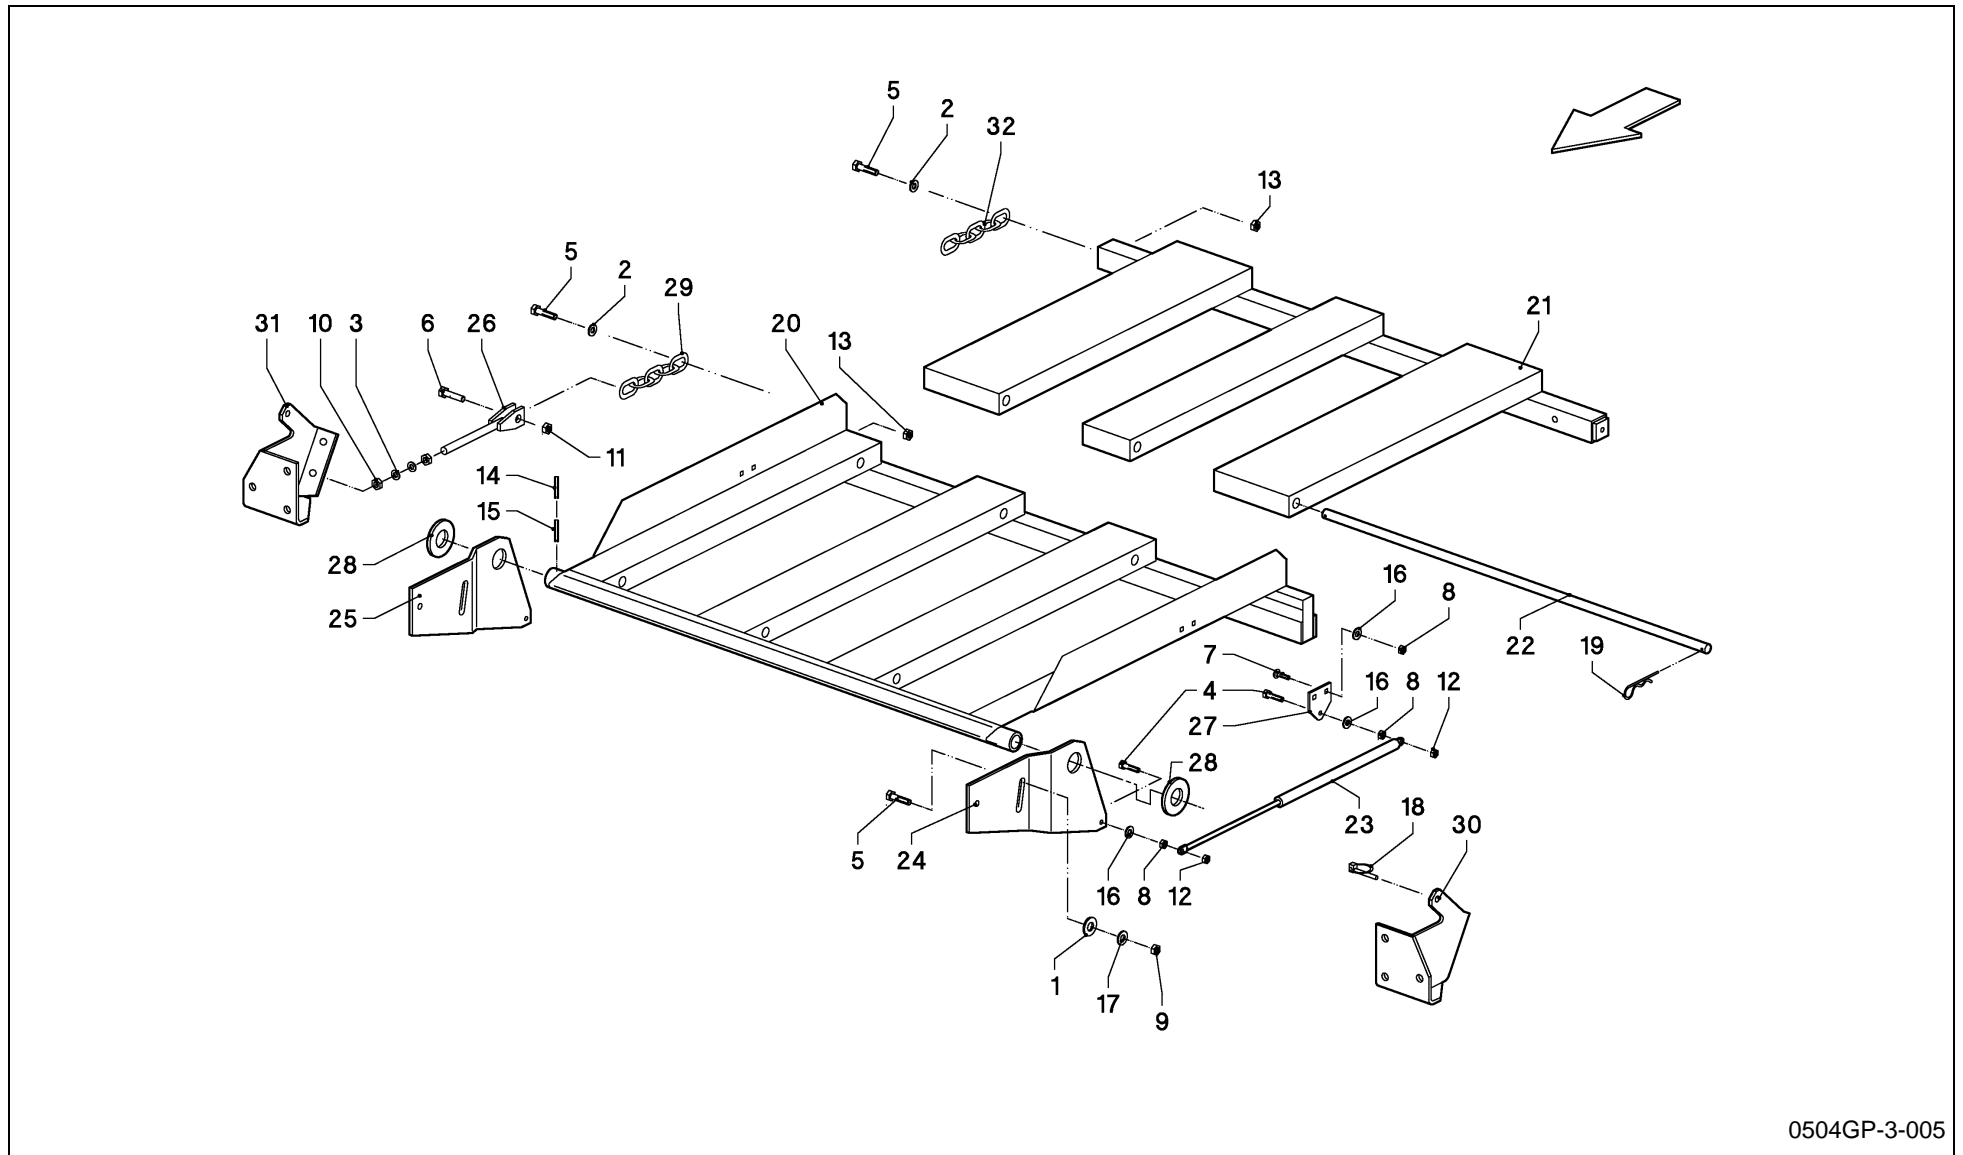

LB 12200 / BALE CHUTE

0504GP-3-005

LB 12200 / BALE CHUTE

PosNo.	Part No.	Qty.	Description	Remark
1	VG13925033V	2	RING	
2	VR13972004	4	WASHER	
3	VG37129064V	8	WASHER, BELLEVILLE	
4	KG00472461	4	HEX. SCREW M8X40 8.8	
5	KG00476661	6	HEX. SCREW M12X35 8.8	
6	KG00480161	2	HEX. SCREW M16X35 8.8	
7	KG00639061	4	CARRIAGE BOLT M8X20 8.8	
8	KG01051961	4	HEX. NUT M8 8	
9	KG01052161	2	HEX. NUT M12 8	
10	KG01052361	8	HEX. NUT M16 8	
11	KG01067361	2	LOCK NUT M6 8	
12	KG01068761	4	LOCK NUT M8 10	
13	KG01068961	4	LOCK NUT M12 10	
14	KG01190062	2	TENSION PIN 6X70	
15	KG01194200	2	TENSION PIN 10X60	
16	VGND3146V	4	CIRCLIP	
17	VGND3148V	4	CIRCLIP	
18	VGND9001V	2	LINCH PIN 8MM	
19	VGPZ11V	2	SPRING CLIP	
20	VRR0178782	1	GUIDE CONDUCTION	
21	VRR0178982	1	GUIDE CONDUCTION	
22	VRR0179193	1	AXLE	
23	VRR0345701	2	SPRING, GAS	
24	VRR0481082	1	BRACE	
25	VRR0481182	1	BRACE	
26	VRR0481693	4	TENSIONNER	
27	VRR0482182	2	PLATE	
28	VRR0572593	2	RING	
29	VRR0579001	2	CHAIN	
30	VRR0685782	1	BRACE, LH	
31	VRR0685882	1	BRACE, RH	
32	VRR0701501	2	CHAIN