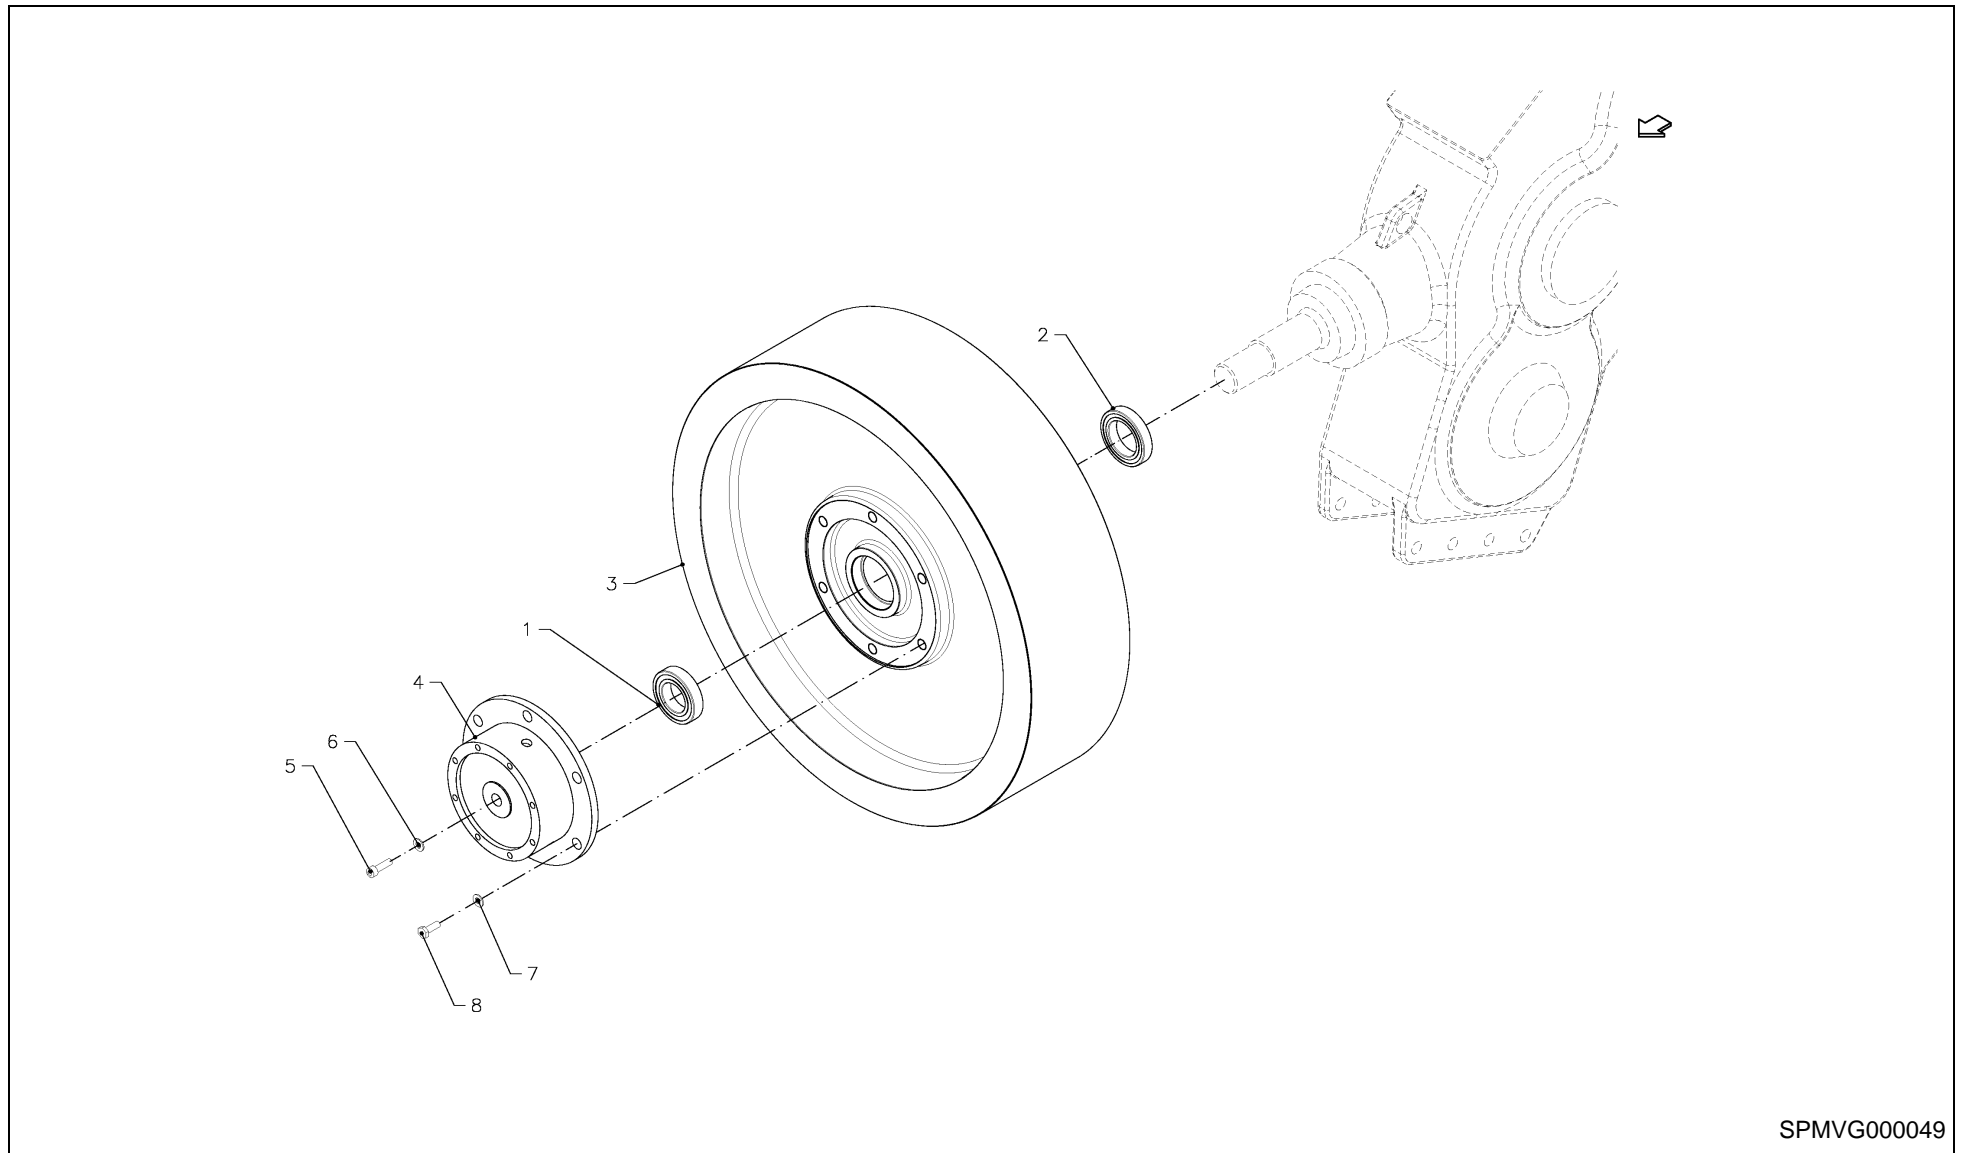

SPMVG000049

LB 12200 / FLYWHEEL

PosNo.	Part No.	Qty.	Description	Remark
1	VGND5217	1	BALL BEARING 6210-2RS GK7	
2	KG01361400	1	BALL BEARING 6012-2RS	
3	VGGB91K0	1	FLYWHEEL	
4	VRR0582101	1	LIMITEUR	
5	VR318003200	1	ALLEN BOLT	
6	VR367001005	1	WASHER, PLAIN	
7	VGND3174V	6	CIRCLIP	
8	KG00482361	6	HEX. SCREW M18X40 8.8