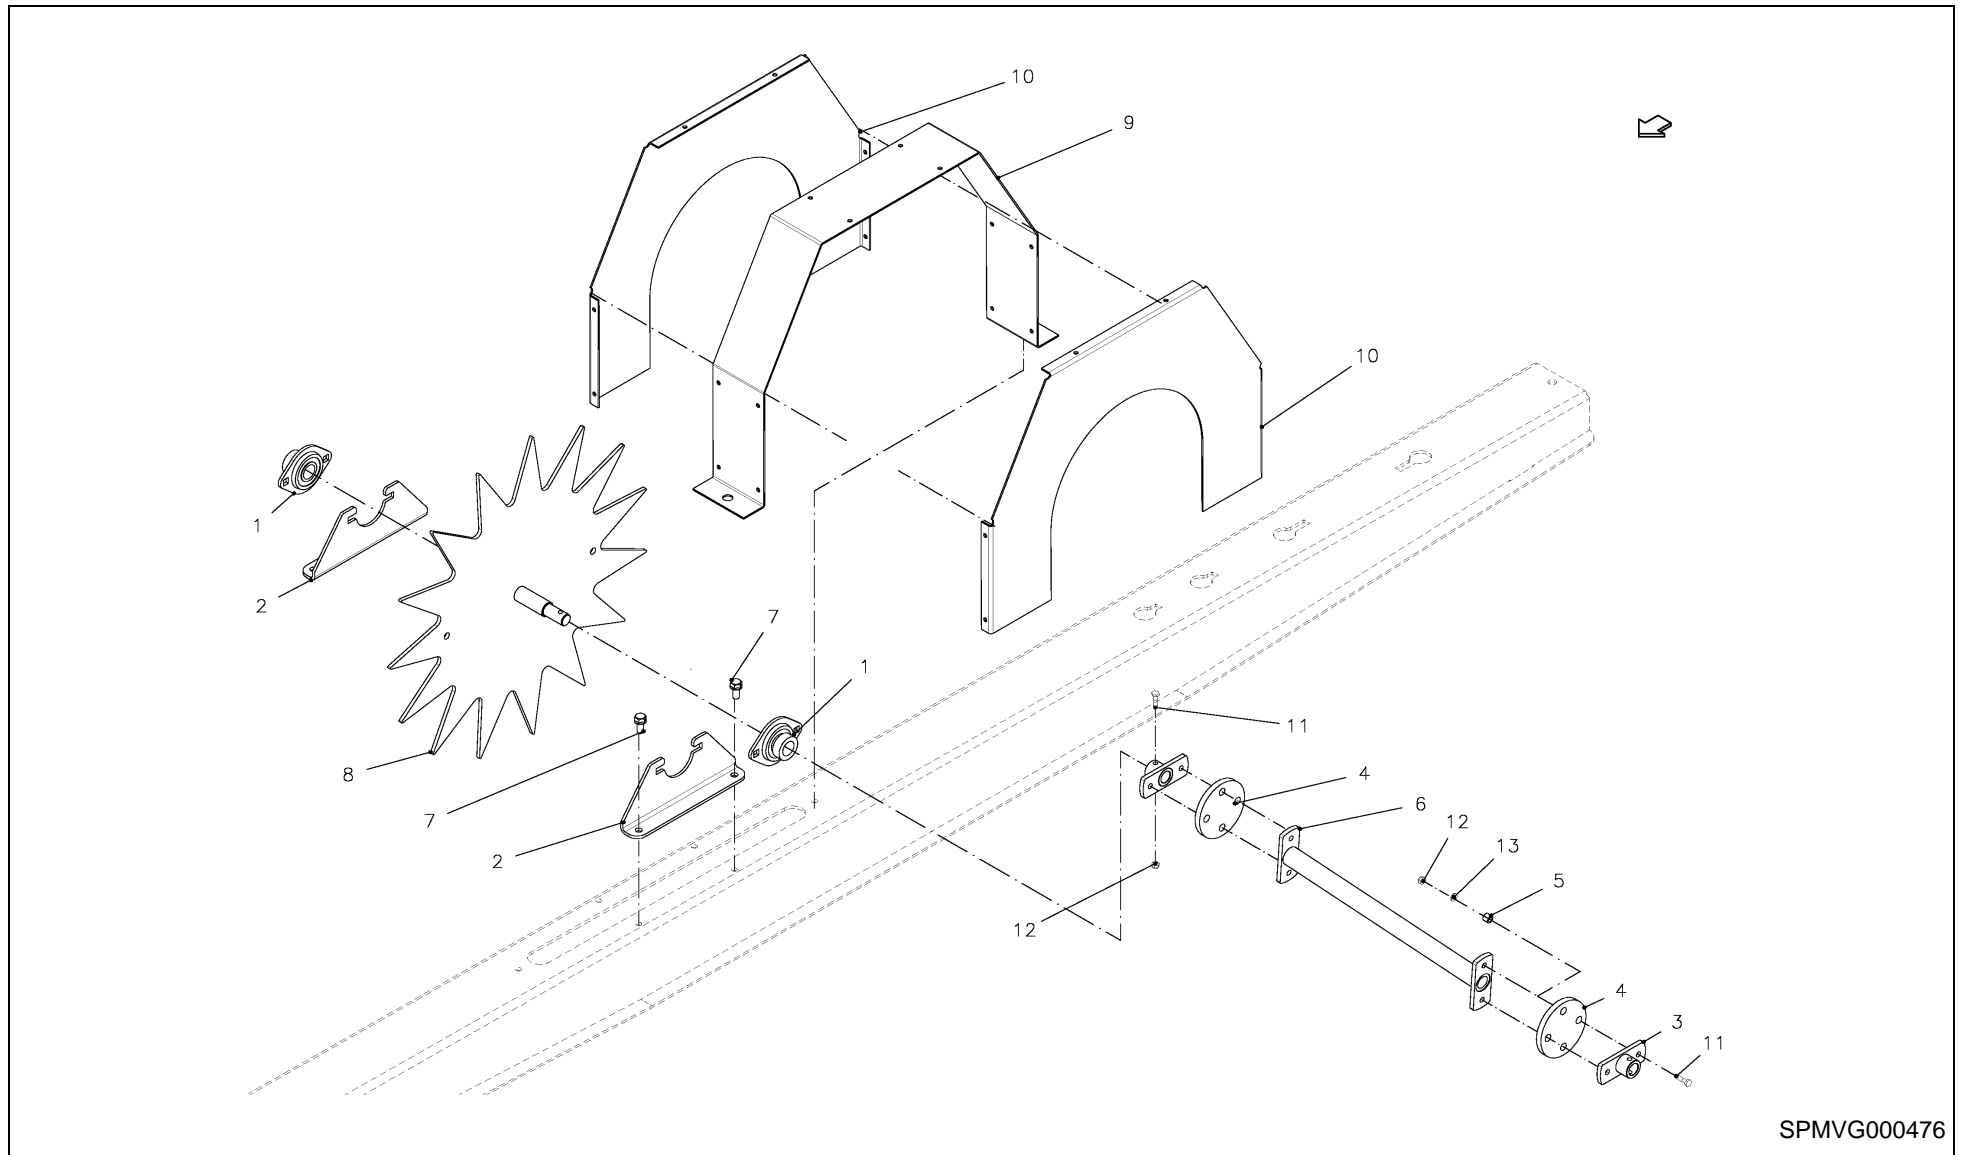

LB 12200 / MEASURING WHEEL

SPMVG000476

LB 12200 / MEASURING WHEEL

PosNo.	Part No.	Qty.	Description	Remark
1	VR40711104	2	CUSHION, ASSY	
2	VGGB18K0	2	SUPPORT	
3	VGGP01140V	2	SLEEVE	
4	VGGP1141	2	RING, RUBBER	
5	VGGP1492V	8	SLEEVE	
6	VGGR0183K0	6	PIPE	
7	KG01000861	6	FLANGED BOLT M8X25	
8	VRR0660582	1	MEASURING WHEEL	
9	VRR0662282	1	SHIELD, UPPER	
10	VRR0662382	2	SHIELD, UPPER	
11	KG00469261	10	HEX. SCREW M6X30 8.8	
12	KG01069161	10	LOCK NUT M16 10	
13	VGND3034V	8	WASHER, PLAIN