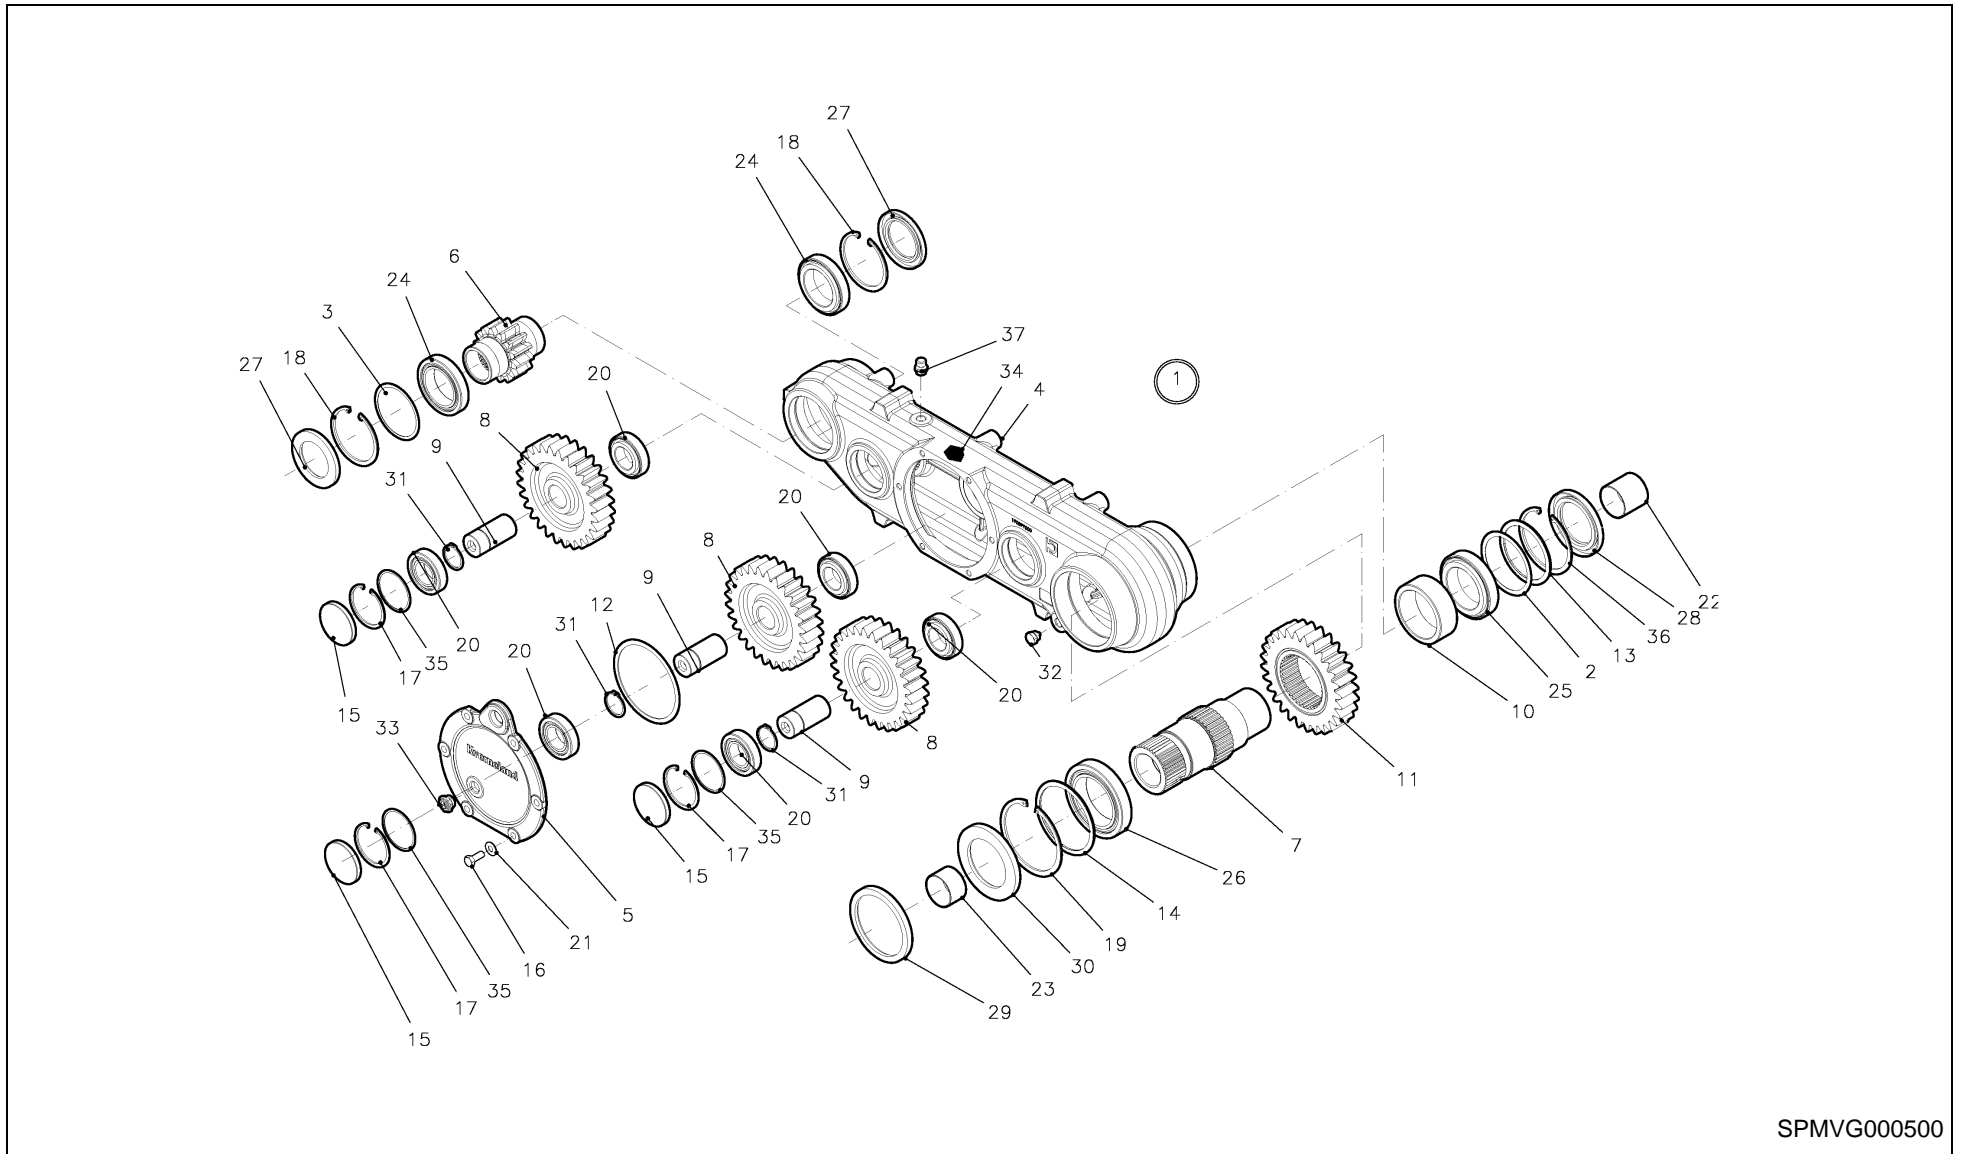

LB 12200 / GEARBOX ASSY

SPMVG000500

LB 12200 / GEARBOX ASSY

PosNo.	Part No.	Qty.	Description	Remark
1	VGGP001857K0	1	GEARBOX ASSY	
2	VGGP00871	1	SHIM SET	
3	VGGP00872	1	SHIM SET	
4	VGGP1857	1	GEARBOX	
5	VGGP1858	1	LID	
6	VGGP859	1	WHEEL, TOOTHED	
7	VGGP00860	1	SHAFT ASSY	
8	VGGP861	3	WHEEL, TOOTHED	
9	VGGP862	3	SHAFT, DRIVE	
10	VGGP863	1	SLEEVE	
11	VGGP864	1	WHEEL, TOOTHED	
12	VGGP1859	1	O-RING	
13	VGGP869	1	RING	
14	VGGP870	1	RING	
15	KG00001800	3	SEAL COVER 85X10	
16	KG00596400	6	CHEESE HEAD SCREW M12X30 12.9	
17	KG01119200	3	CIRCLIP-B 85 X 4	
18	KG01132500	1	CIRCLIP-B 115 X 4	
19	KG01133300	1	CIRCLIP-B 150 X 4	
20	KG01800600	6	TAPER ROLLER BEARING 32209	
21	VGND3148V	6	CIRCLIP	
22	VGND5263	1	SLEEVE, ROTATION	
23	VGND5264	1	SLEEVE, ROTATION	
24	VGND5265	2	CUSHION, TAPERED ROLLER	
25	VGND5266	1	CUSHION, TAPERED ROLLER	
26	VGND5267	1	CUSHION, TAPERED ROLLER	
27	VGND6360	2	OIL SEAL	
28	VGND6361	1	OIL SEAL	
29	VGND6362	1	OIL SEAL	
30	VGND6363	1	OIL SEAL	
31	KG01099900	3	CIRCLIP-A 45 X 2.5	
32	VGND92183V	1	PLUG, MAGNETIC	
33	VGND92185	1	GAUGEGLAS	
34	VGND9824	1	OMALA 100 SHELL(OLIE/LTR.BULK)	
35	VGZR00510	1	SHIM SET -X73X85	
36	KG01132900	1	CIRCLIP-B 130 X 4	
37	VGND92184V	1	BREATHER