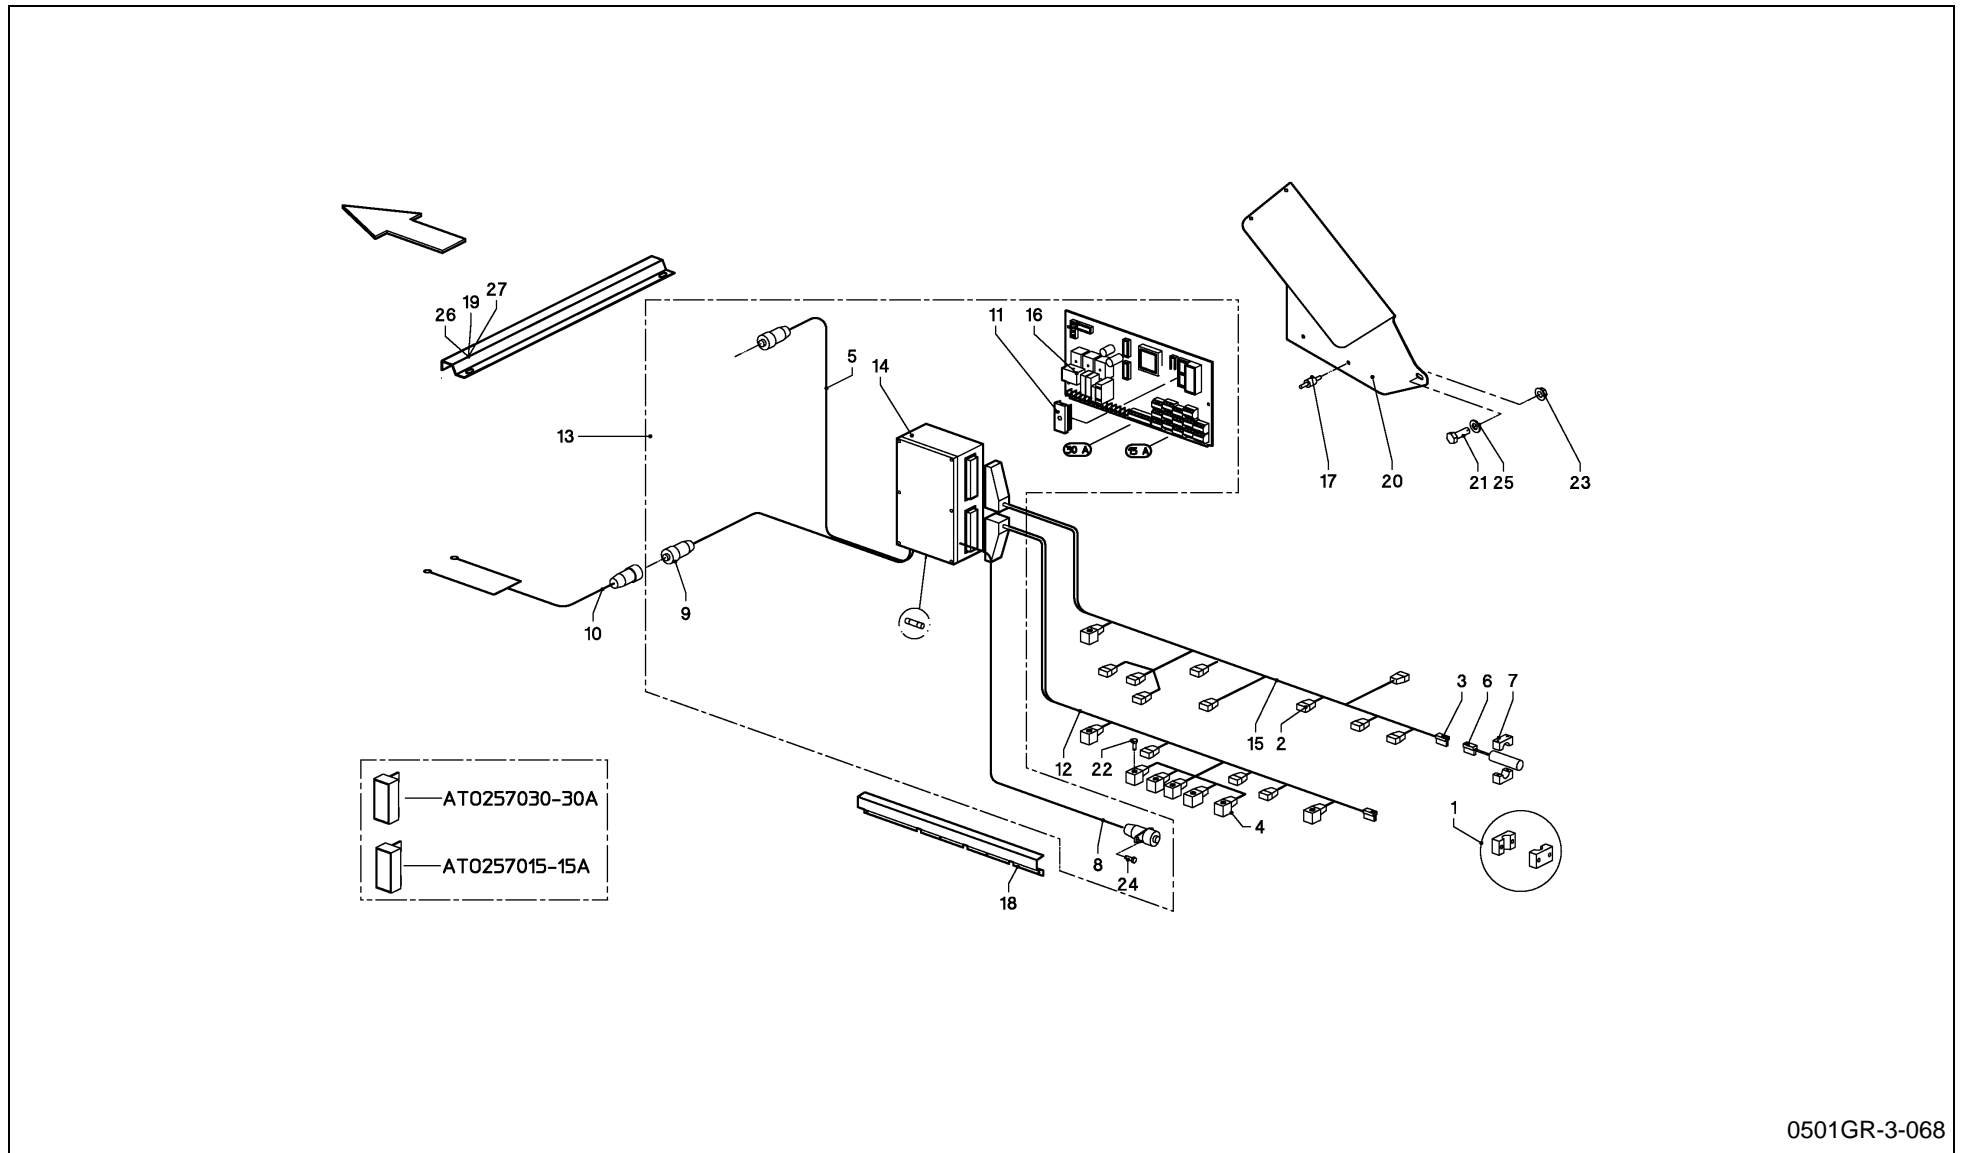

LB 12200 / ELECTRICAL SYSTEM

PosNo.	Part No.	Qty.	Description	Remark
1	VN31903304	1	SET SENSOR CLAMP	
2	VNB0094473	1	CONNECTOR 4F SUPERSEAL	
3	VNB0336973	1	CONNECTOR 3F FASTIN-FASTON	
4	VNB0341373	1	CONNECTOR VALVE PG9	
5	VNB0370573	1	CABLE CAN L=6M	
6	VNB0372473	1	CONNECTOR 3M FASTIN FASTON	
7	VNB0391273	1	SENSOR ASSY PROX PLAST L=0.3M	
8	VNB0391773	1	CABLE FAN BLACKBOX AF2000	
9	VNB0398473	1	CABLE POWER L=6M	
10	VNB0398573	1	CABLE BATTERY L=5M	
11	MT00000162	1	EPROM AF2000 IN2 V1.05	
12	VNB0467173	1	CABLE MULTI 1	
13	VNB0534173	1	MACHINEBOX AUTO INFO 2000	
14	VNB0534273	1	HOUSING AUTOFORM	
15	VNB0534473	1	CABLE MULTI 2	
16	VNB0535873	1	PCB AUTOFORM INFO NO SOFTWARE	
17	VNB2541878	4	SHOCKABSORBER M6 20X20	
18	VGGP648K0	2	PROFILE	
19	VGGP877K0	1	PROFILE	
20	VGGR60K0	1	PLATE	
21	KG00471961	1	HEX. SCREW M8X20 8.8	
22	KG00671963	1	CHEESE HEAD SCREW M3X20 4.8	
23	KG01061261	1	LOCK NUT M8 8	
24	KG01840361	1	NUT, LOCK	
24	KG00671863	1	CHEESE HEAD SCREW M3X16 4.8	
25	VGND3146V	1	CIRCLIP	
26	VRR0244182	1	GUARD, PROTECT.	
27	VRR0244582	4	GUARD, PROTECT.