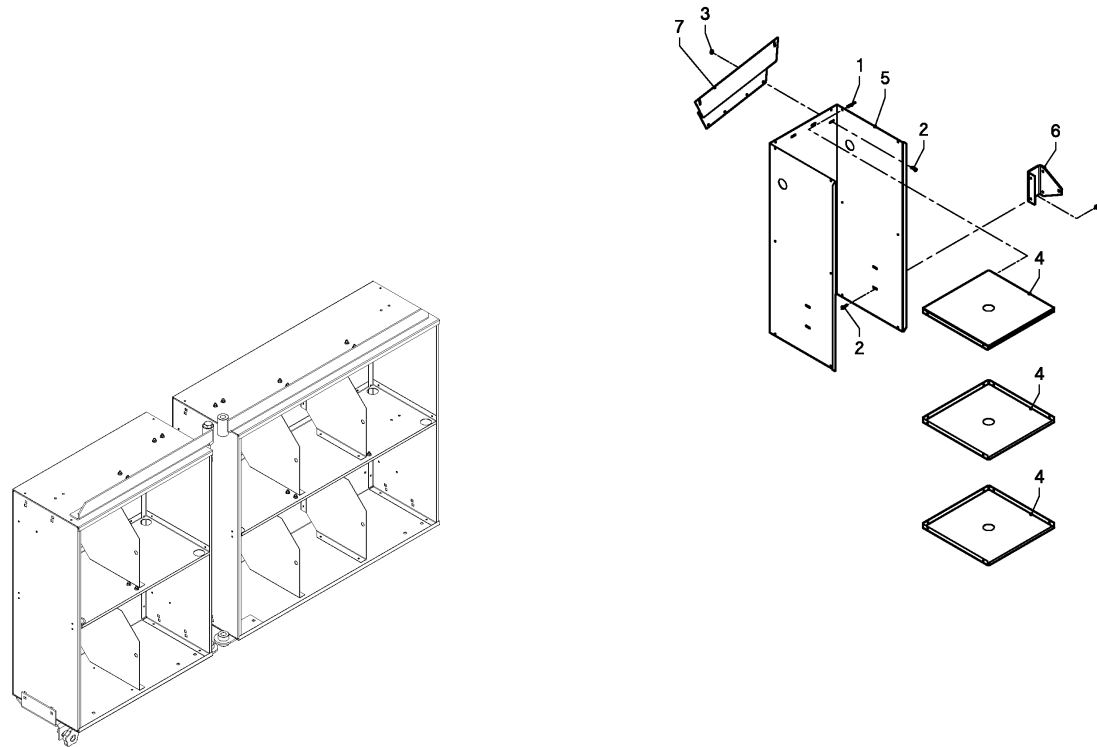

LB 12200 / BOX, TWINE

PosNo.	Part No.	Qty.	Description	Remark
1	VG37208104	18	RIVET, BLIND	
2	KG00980561	4	FLANGED BOLT M6X12 90	
3	KG01061161	4	LOCK NUT M6 8	
4	VRR0703982	3	PLATE	
5	VRR0704082	1	PLATE	
6	VRR0704182	1	BRACE	
7	VRR0704282	1	SUPPORT