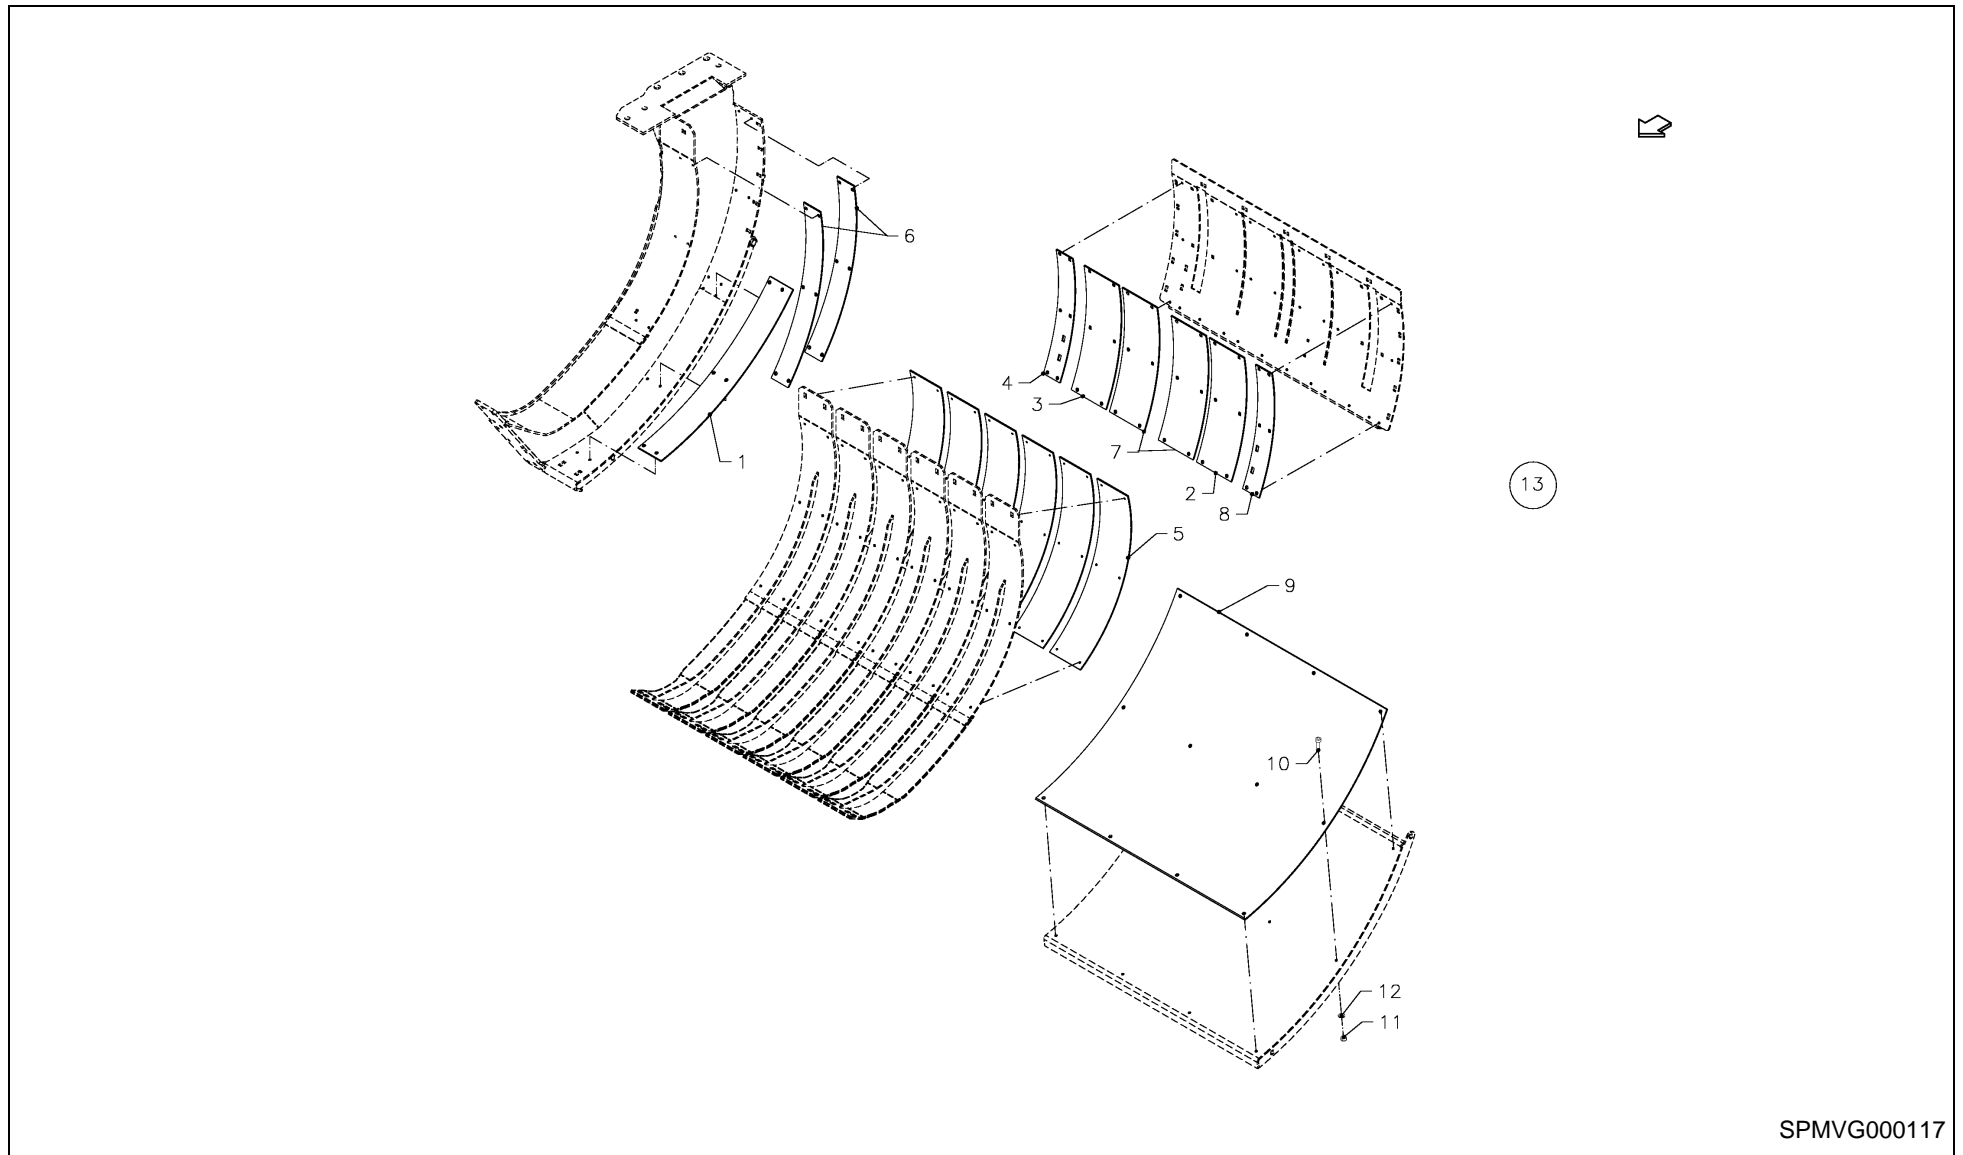

LB 12200 / LOW FRICTION PLATES

PosNo.	Part No.	Qty.	Description	Remark
1	VGGP1200	2	PLATE, PLASTIC	
2	VGGP1416	1	PLATE, PLASTIC	
3	VGGP1417	1	PLATE, PLASTIC	
4	VGGP1418	1	PLATE, PLASTIC	
5	VGGP435	6	PLATE, PLASTIC	
6	VGGP436	4	PLATE, PLASTIC	
7	VGGP445	2	PLATE, PLASTIC	
8	VGGP468	1	PLATE, PLASTIC	
9	VGGP988	1	PLATE, PLASTIC	
10	KG00859161	120	COUNTERSUNK HEAD SCREW M5X16 8.8	
11	KG01067261	120	LOCK NUT M5	
12	KG01267161	120	WASHER M5	
13	VGGP00988	1	EASY FLOW KIT	