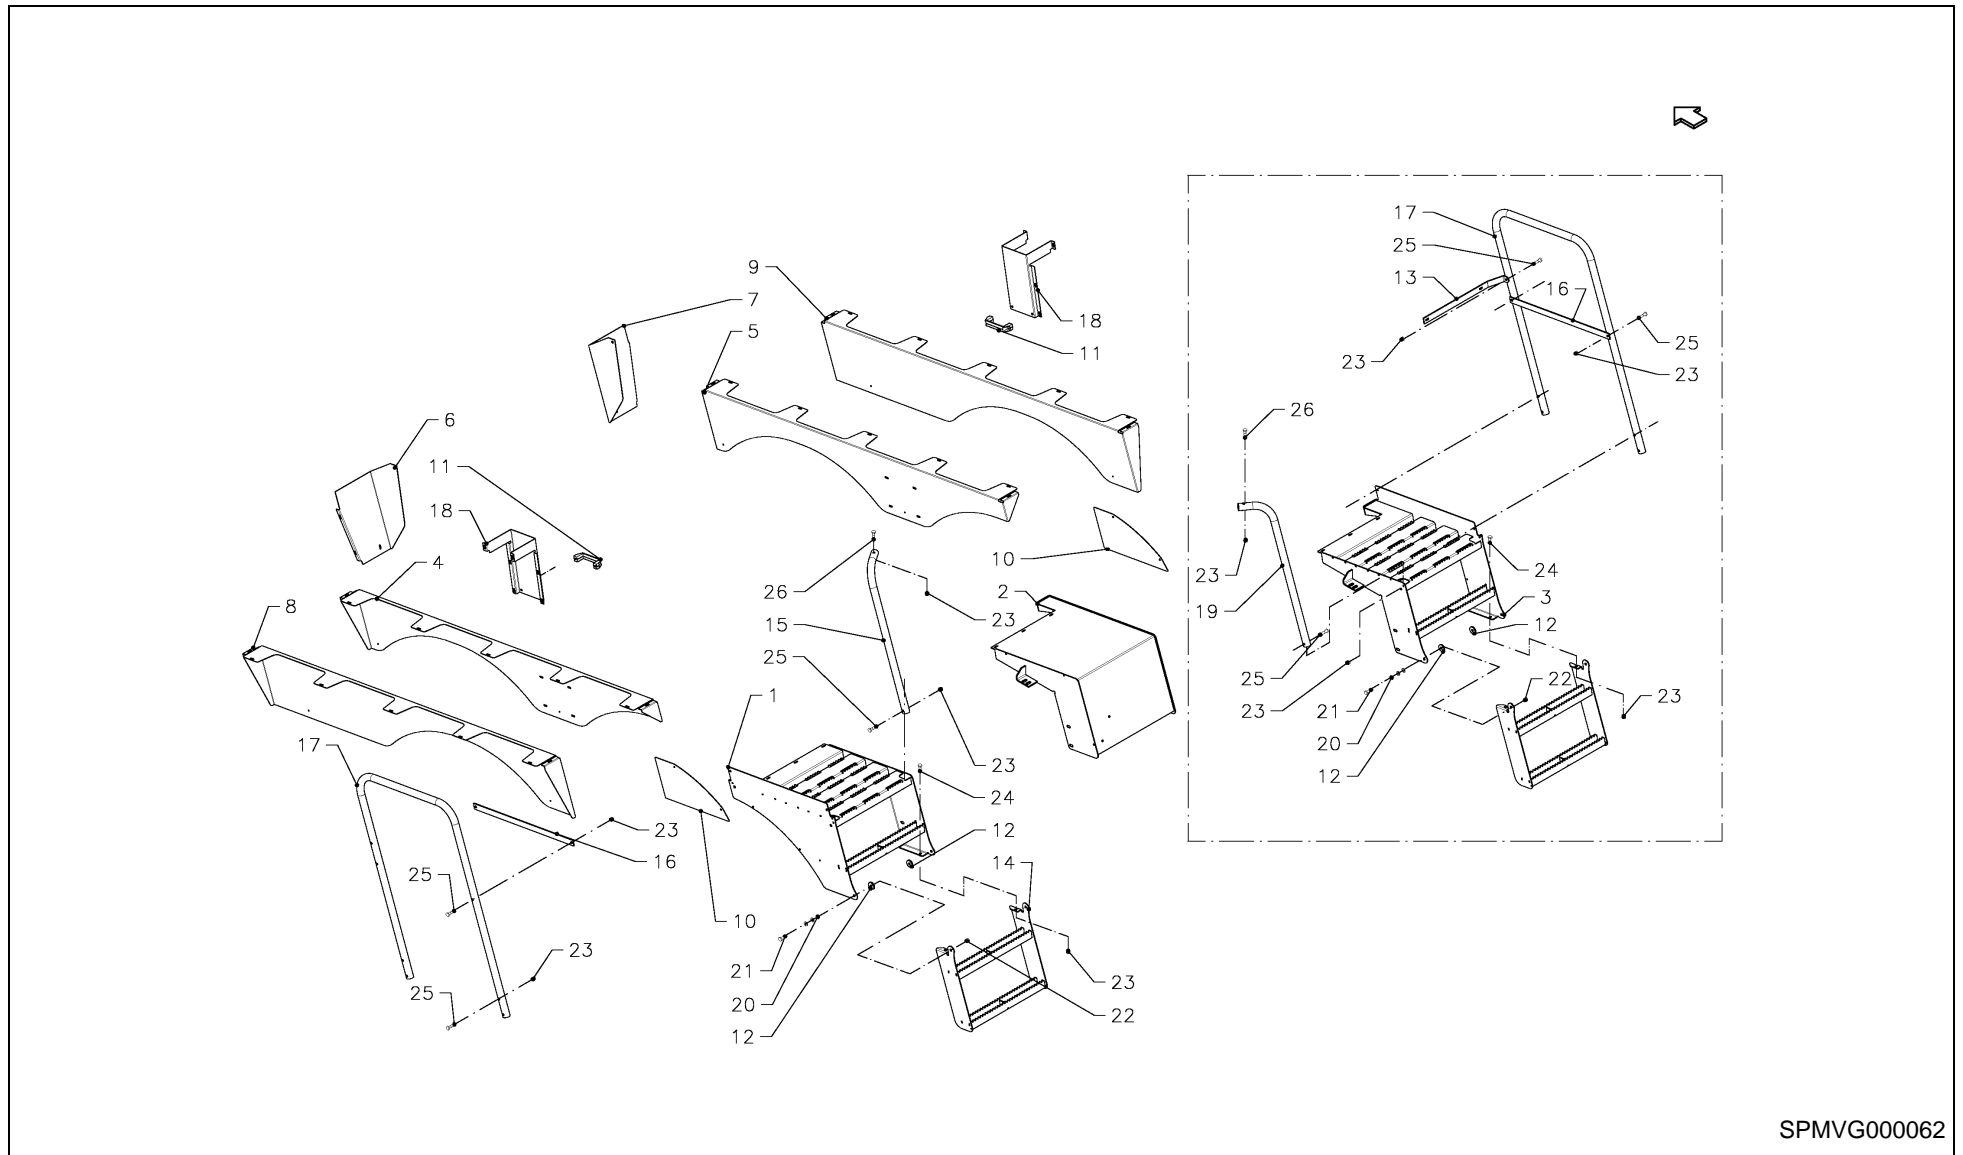

SPMVG000062

LB 12200 / PROTECTION

PosNo.	Part No.	Qty.	Description	Remark
1	VGGP01665K0	1	PLATFORM, LH	
2	VGGP01666K0	1	PLATFORM, RH	
3	VGGP01688K0	1	PLATFORM, RH	OPTION
4	VGGP1259K0	1	GUARD, PROTECT., LH	
5	VGGP1260K0	1	GUARD, PROTECT., RH	
6	VGGP1671K0	1	PLATE, LH	
7	VGGP1672K0	1	PLATE, RH	
8	VGGP1675K0	1	GUARD, PROTECT., LH	SINGLE AXLE
9	VGGP1676K0	1	GUARD, PROTECT., RH	SINGLE AXLE
10	VGGP1683K0	2	GUARD, PROTECT.	SINGLE AXLE
11	VRR0166601	2	HANDLE	
12	VGMT152V	4	RING	
13	VRR0661882	1	BRACE	
14	VRR0828782	2	STEP	
15	VRR0829882	1	RAIL, GUARD, LH	
16	VRR0829982	2	STRIP	
17	VRR0830282	2	RAIL, GUARD	
18	VRR0830382	2	SUPPORT	
19	VRR0831282	1	RAIL, GUARD, RH	OPTION
20	KG01260361	6	WASHER M10X30 ST	
21	KG00474261	2	HEX. SCREW M10X25 8.8	
22	KG01068861	2	LOCK NUT M10 10	
23	KG01061261	10	LOCK NUT M8 8	
24	KG00981161	2	FLANGED BOLT M8X16 90	
25	KG00353361	6	HEX. BOLT M8X45 8.8	
26	KG00353661	2	HEX. BOLT M8X60 8.8