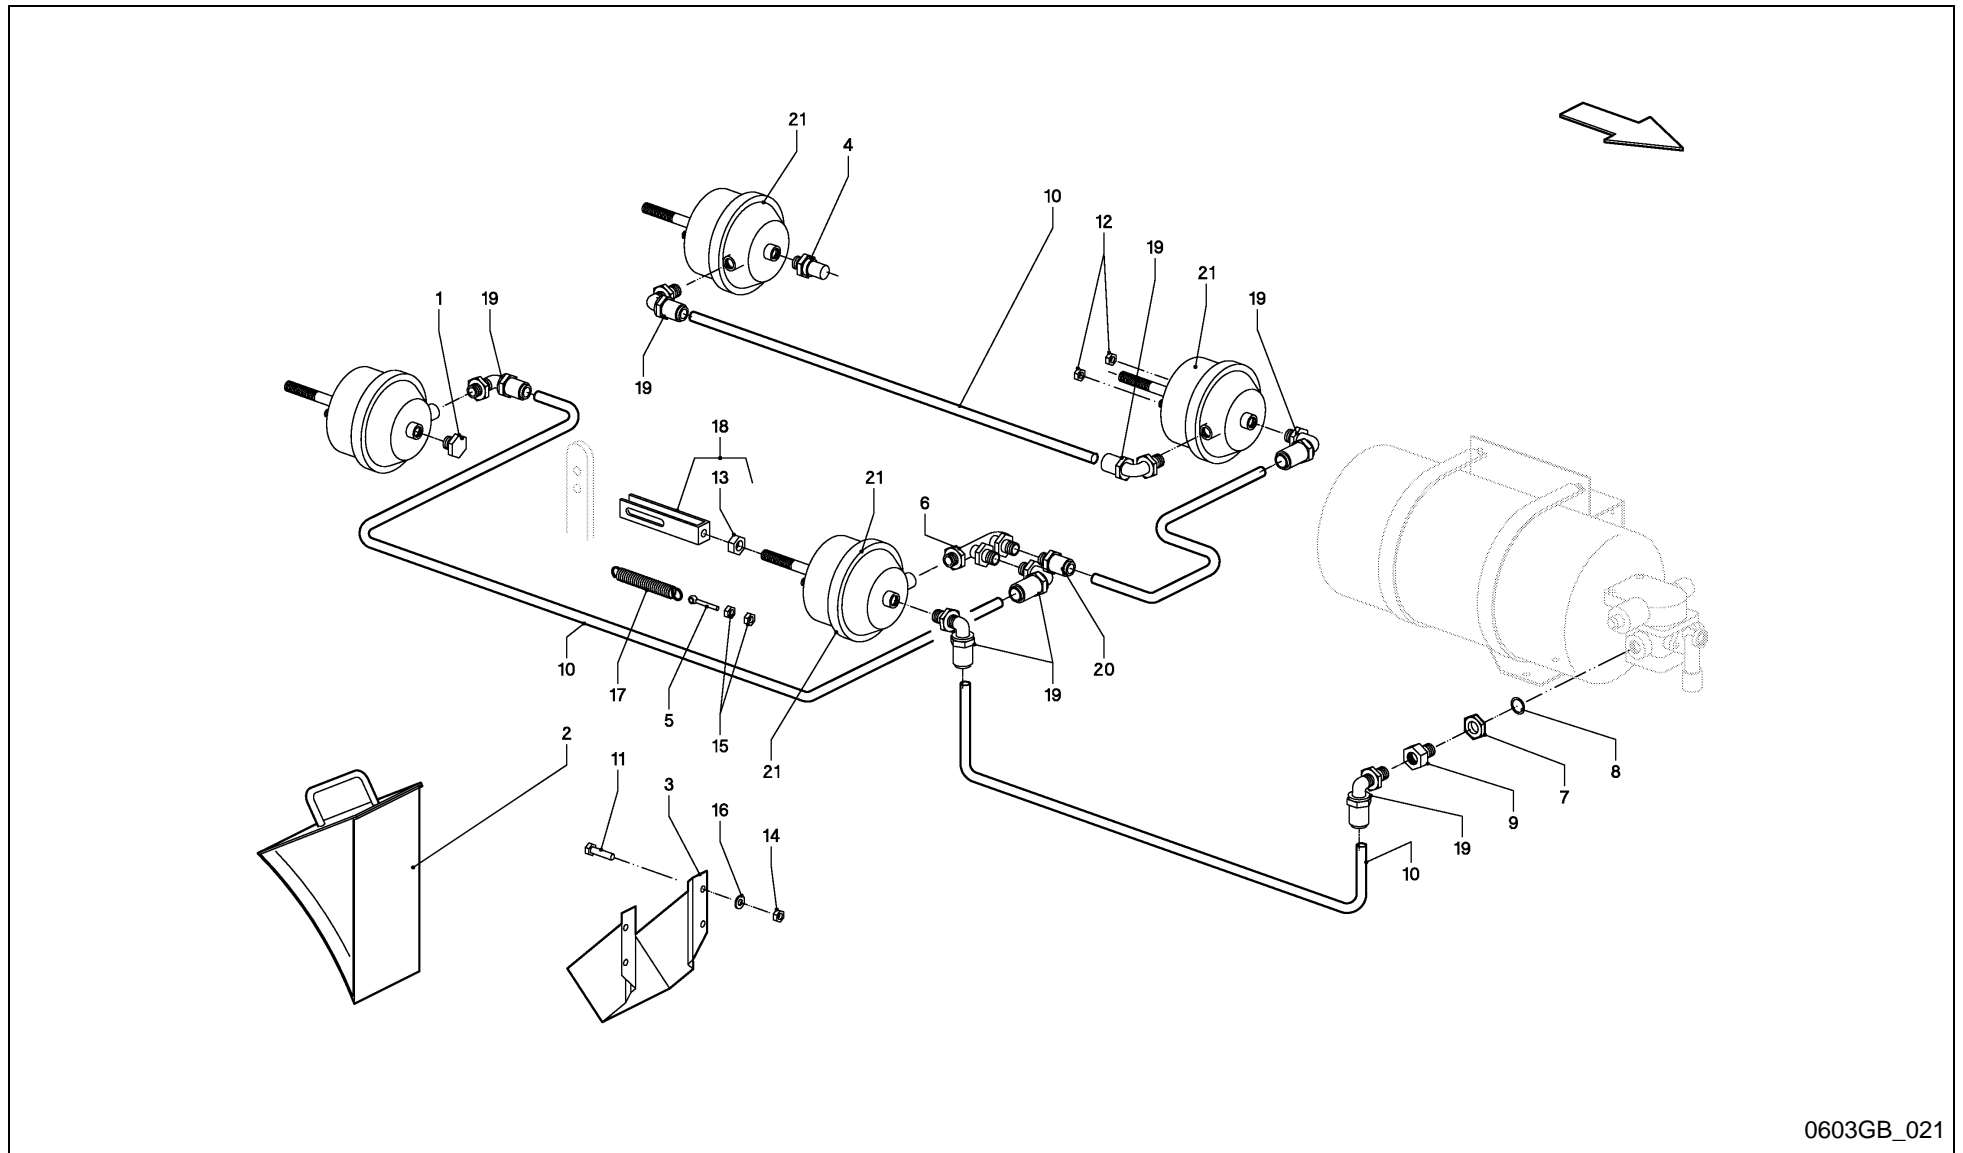

LB 12200 / BRAKE, TANDEM

0603GB_021

LB 12200 / BRAKE, TANDEM

PosNo.	Part No.	Qty.	Description	Remark
1	KG01028761	1	PLUG M16X1.5 5.8	
2	VR32103730	2	BLOCK	
3	VR32104590	2	BRACE	
4	VR38222332	1	CONNECTOR	
5	VGCZ104V	2	EYE BOLT M6X50	
6	VGGP1253	1	STUD COUPLING	
7	VGGP385	1	NUT	
8	VGGP387	1	O-RING	
9	VGGP493	1	STUD, REDUCING	
10	VGGP588		HOSE	GIVE LENGTH WHEN ORDERING
11	KG00471961	4	HEX. SCREW M8X20 8.8	
12	KG01040761	8	HEX. NUT M12X1.5 8	
13	KG01040961	4	HEX. NUT M16X1.5 8	
14	KG01051961	4	HEX. NUT M8 8	
15	KG01061161	4	LOCK NUT M6 8	
16	VGND3146V	4	CIRCLIP	
17	VGPZ415K0	4	SPRING, TENSION	
18	VRR0205101	4	YOKE	
19	VRR0546101	7	COUPLING	
20	VRR0546501	1	COUPLING	
21	VRR0834701	4	CYLINDER