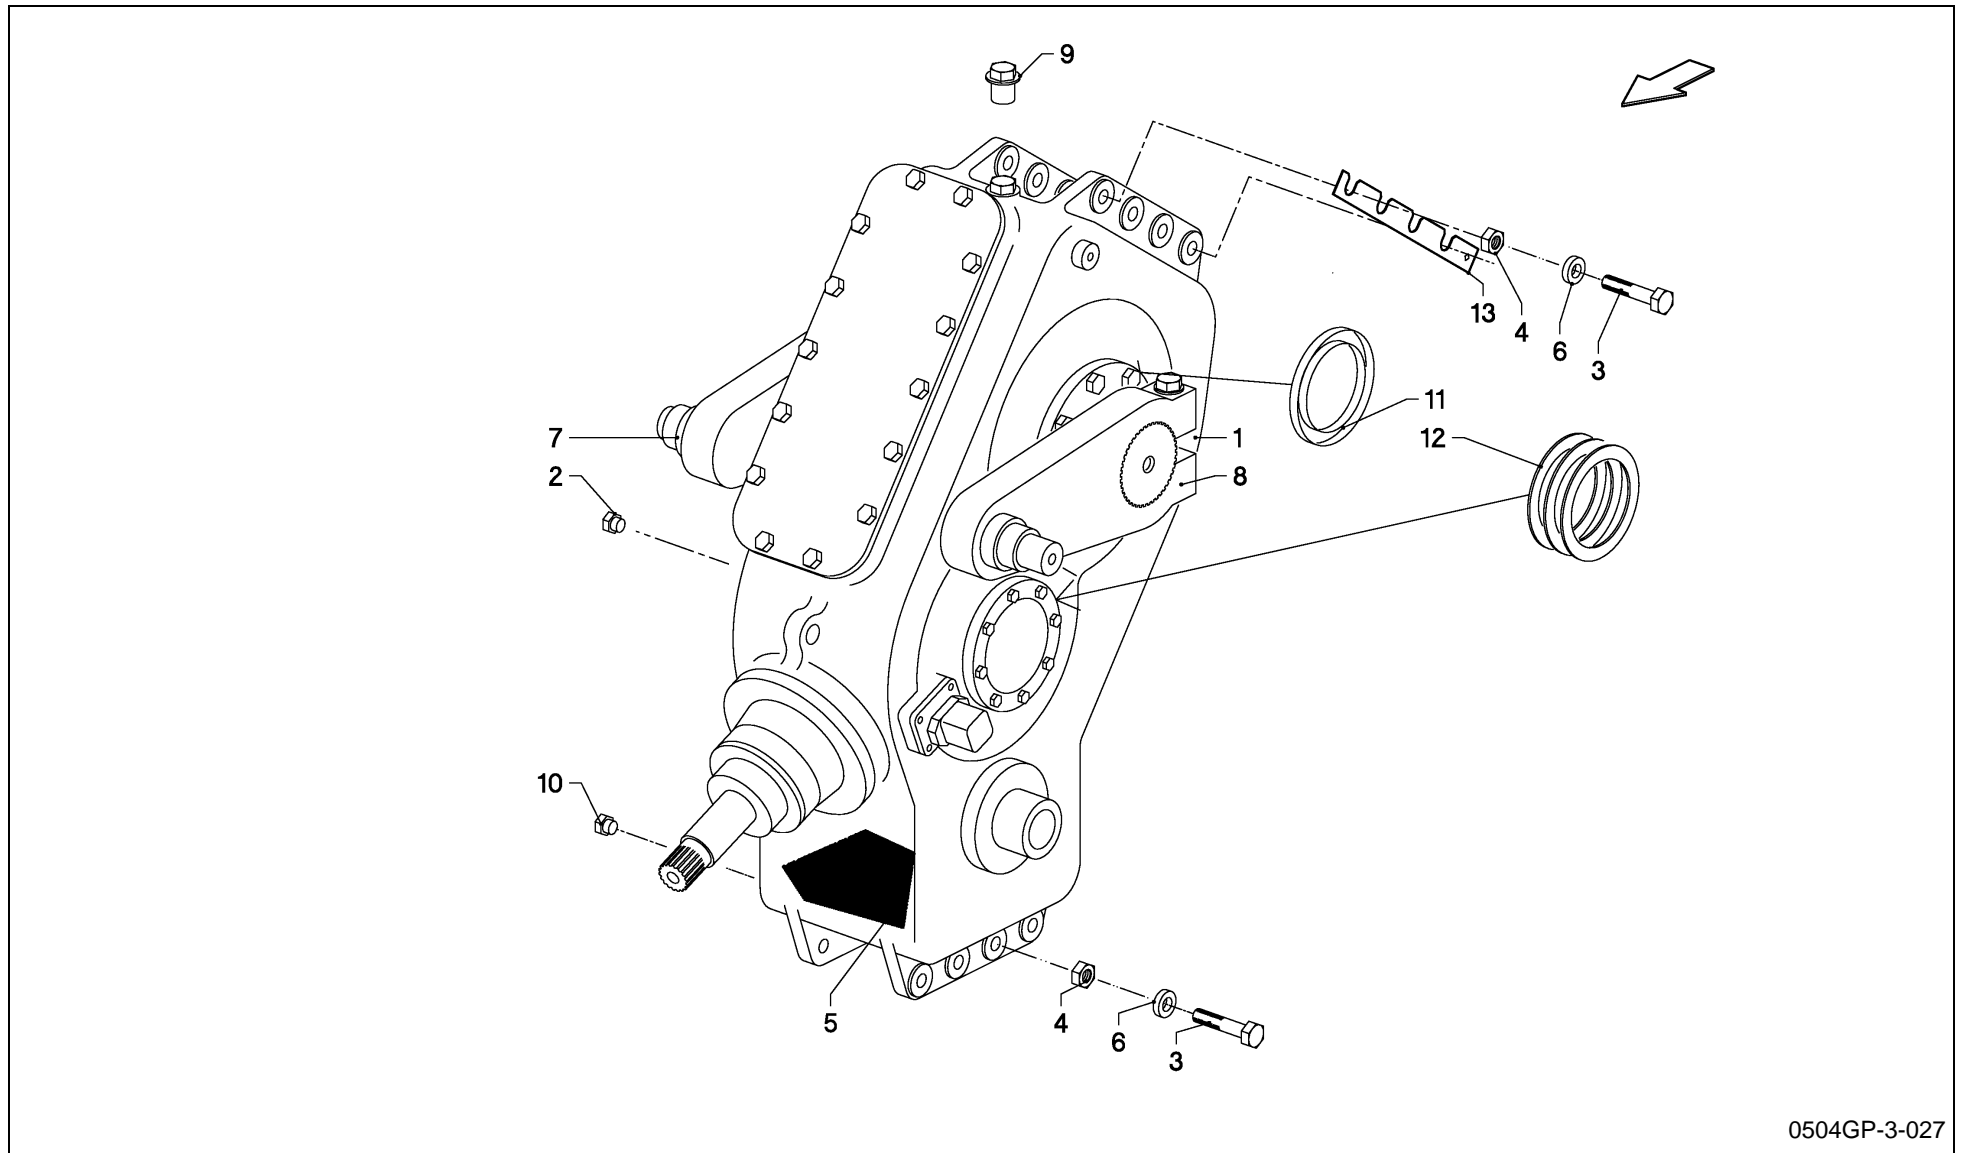

0504GP-3-027

LB 12200 / DRIVE, MAIN

PosNo.	Part No.	Qty.	Description	Remark
1	VGGP00608K0	1	GEARBOX ASSY	
2	VGND92185	1	GAUGEGLAS	
3	KG00340961	16	HEX. BOLT M20X90 10.9	
4	KG01069261	16	NUT, LOCK	
5	VGND98117	37	OIL	
6	VRR0299593	16	SLEEVE	
7	VRR0405601	1	ARM, RH	
8	VRR0405611	1	ARM, LH	
9	VRR0407704	1	BREATHER	
10	BV373024001	1	PLUG	
11	VRR0407707	2	SEAL	
12	VRR0407708	1	SHIM	
13	VRR0632182	4	PLATE, SHIM