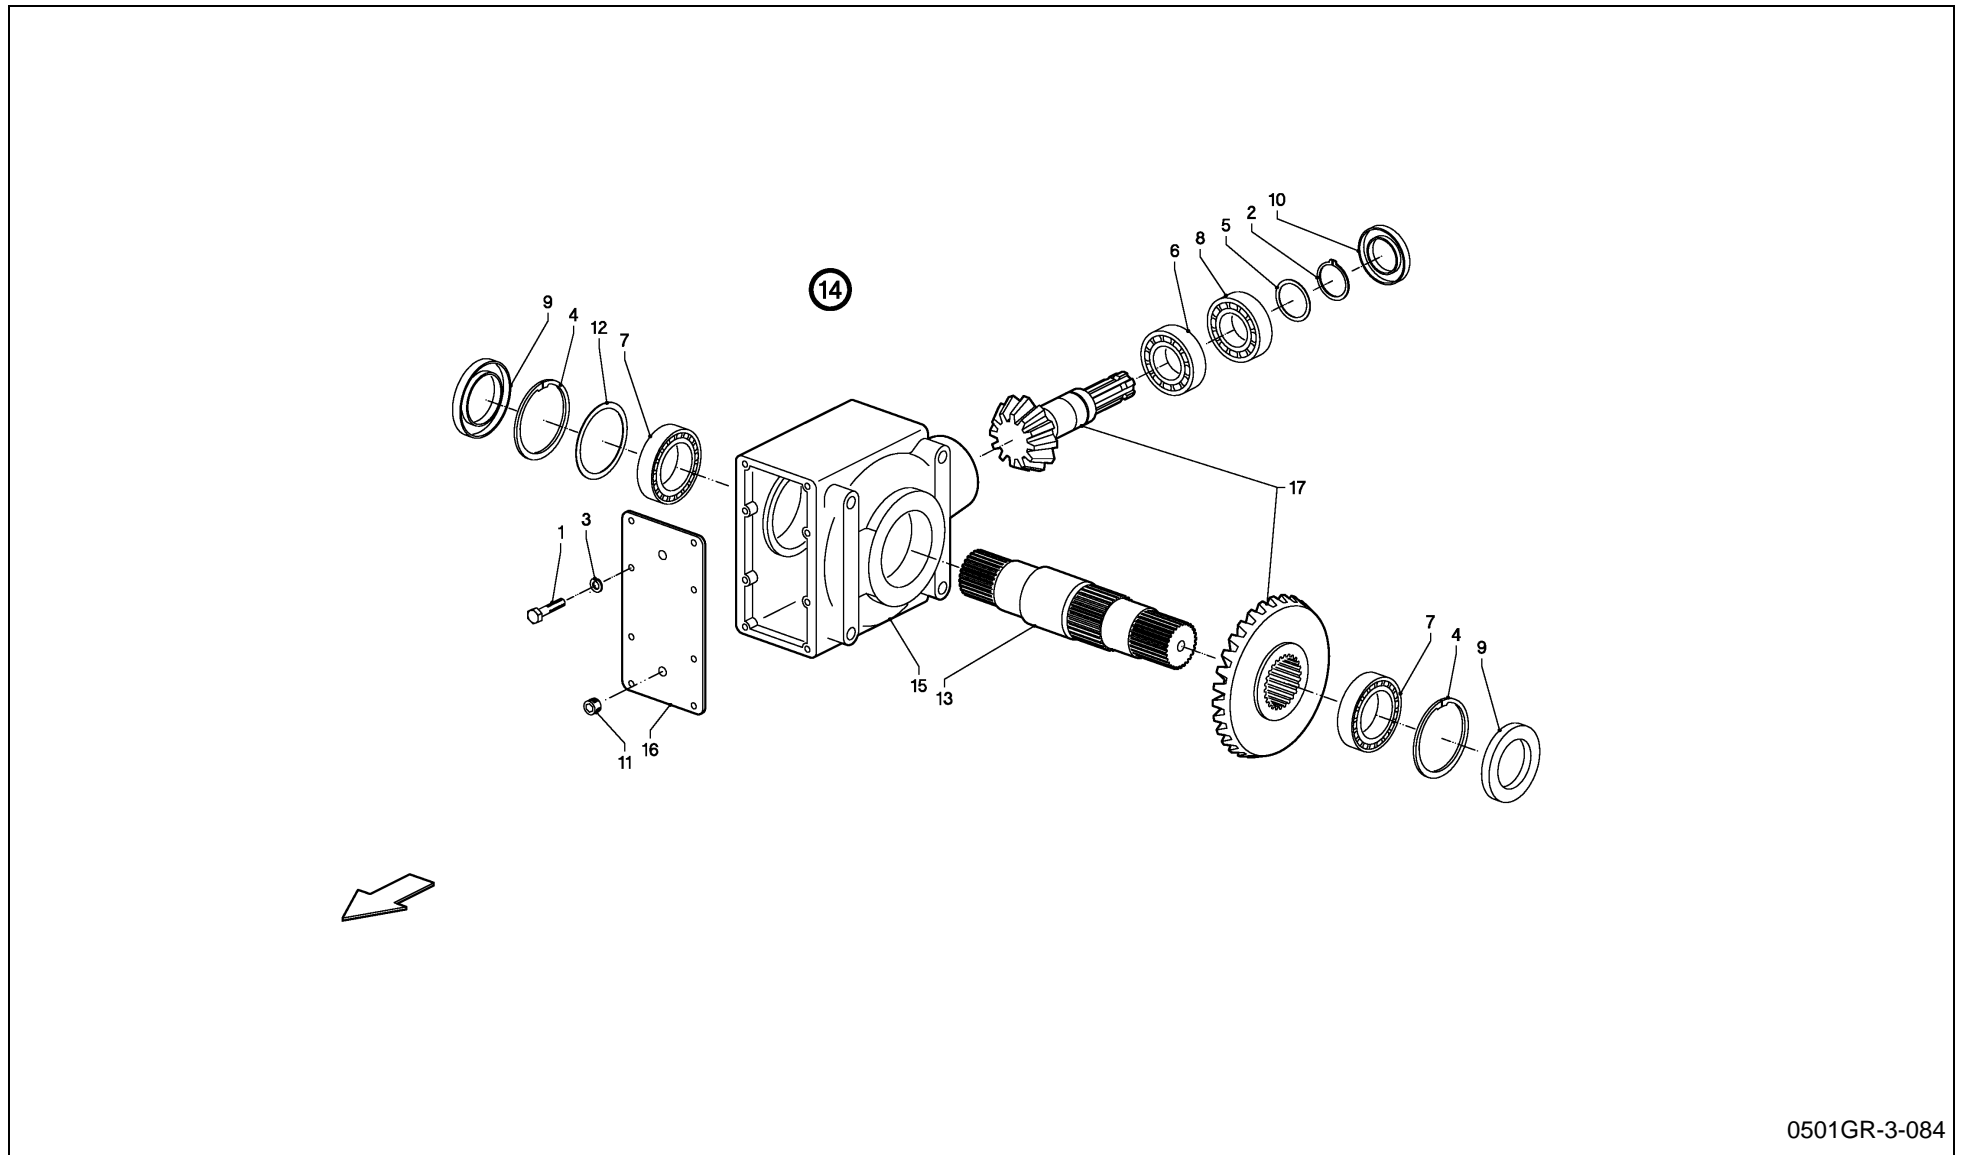

LB 12200 / GEARBOX ASSY

0501GR-3-084

LB 12200 / GEARBOX ASSY

PosNo.	Part No.	Qty.	Description	Remark
1	KG00474061	8	HEX. SCREW M10X20 8.8	
2	KG01110162	1	CIRCLIP-A 45 X 1.75	
3	KG01281761	8	SPRING WASHER M10	
4	VRR0466208	2	SEEGER-RING	
5	VGTP0011	1	SHIM SET	GIVE QUANTITY WHEN ORDERING
6	VRR0466210	1	CUSHION, ASSY	
7	VRR0466211	2	CUSHION, ASSY	
8	VRR0466212	1	CUSHION, ASSY	
9	VRR0519202	2	OIL SEAL	
10	VRR0519203	1	OIL SEAL	
11	VRR0519204	4	PLUG	
12	VRR0519205	1	SHIM	GIVE QUANTITY WHEN ORDERING
13	VRR0519208	1	AXLE	
14	VRR0519301	1	GEARBOX ASSY	
15	VRR0519302	1	HOUSING	
16	VRR0519303	1	LID	
17	VRR0519304	1	PINION, BEVEL