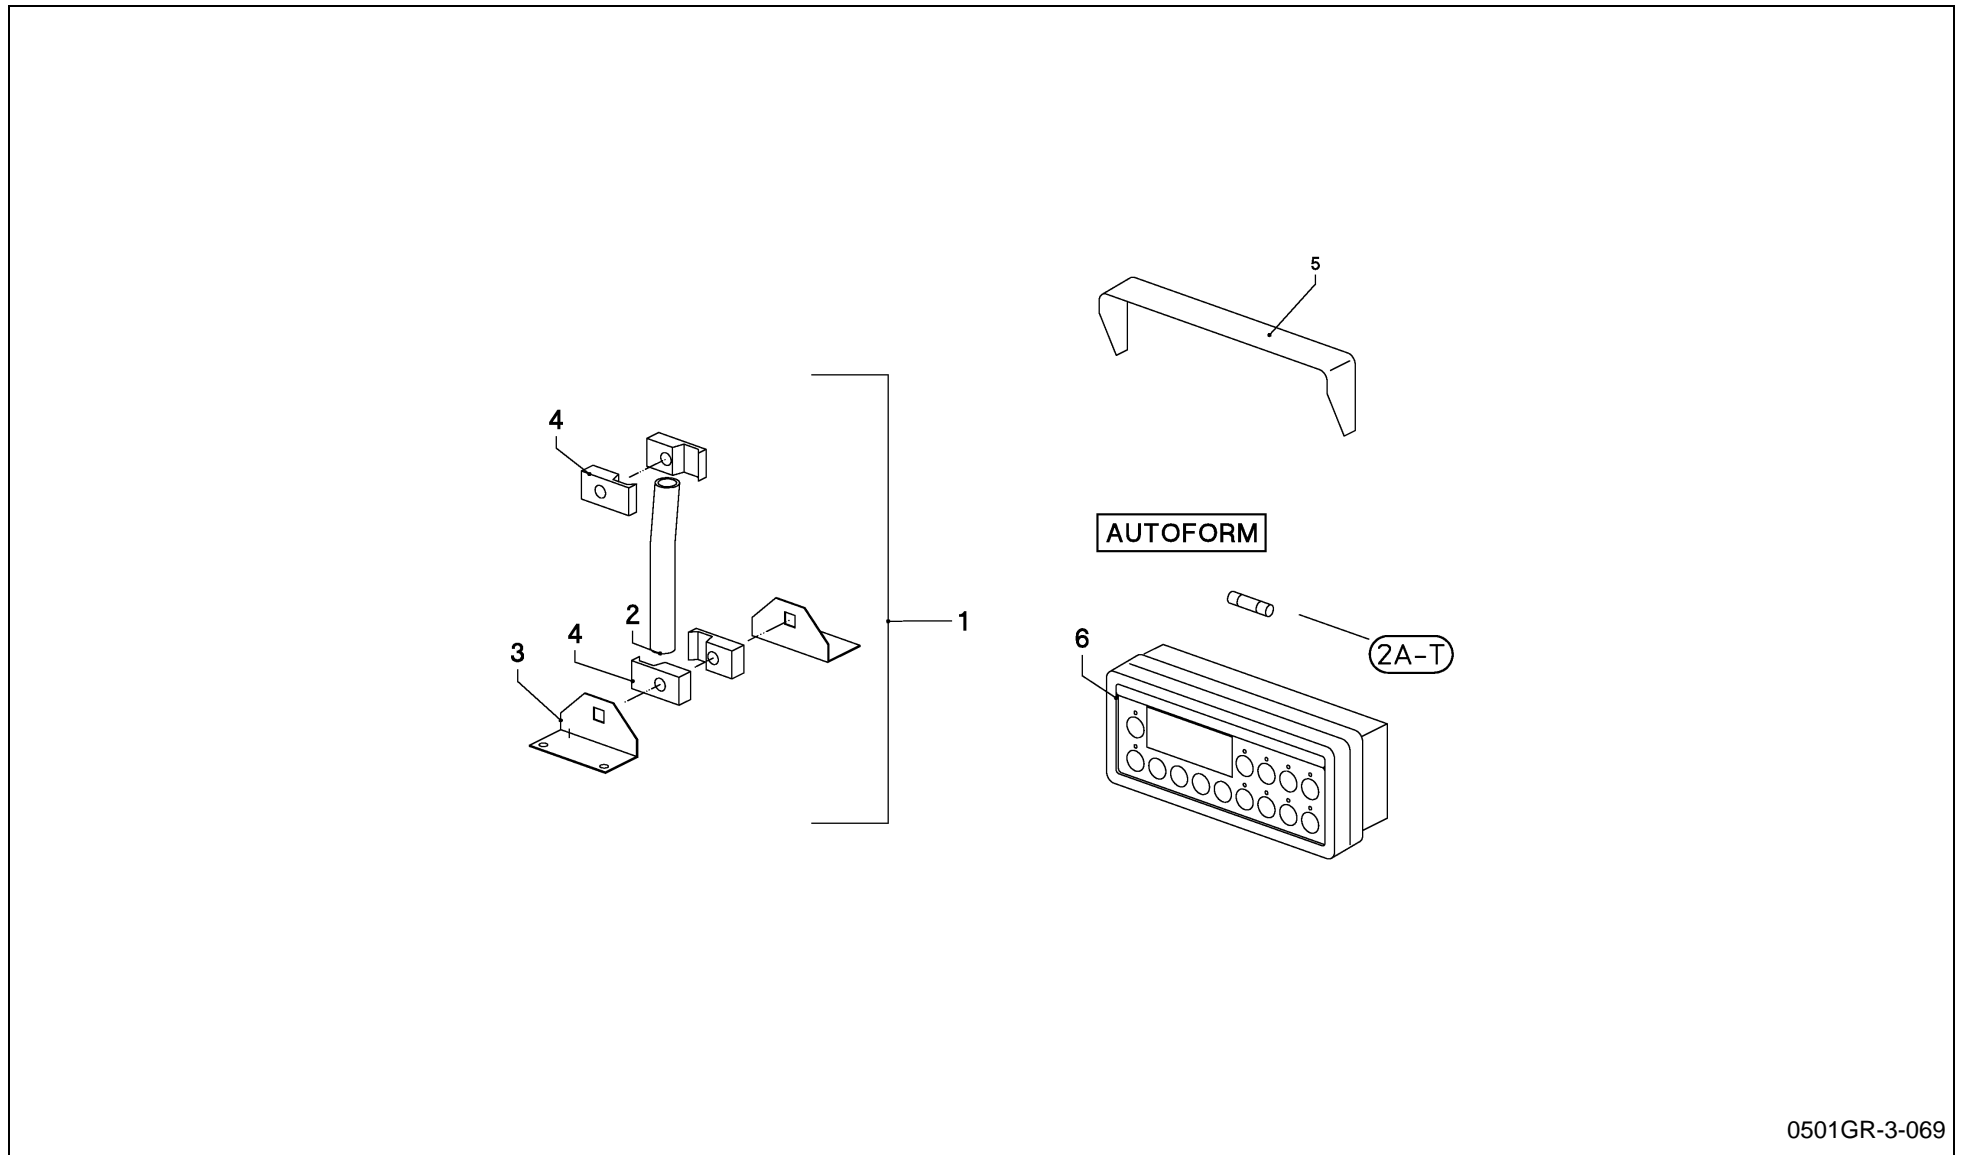

LB 12200 / CONTROL BOX

PosNo.	Part No.	Qty.	Description	Remark
1	VN10285943	1	MOUNTING SUPPORT ASSY PILOTBOX	
2	VN19741632	1	PIPE	
3	MT00000240	2	MOUNTING PLATE	
4	VN19741634	4	CLAMP BLOCK	
5	VNB0077773	1	SUNCAP PILOTBOX	
6	VNB0535573	1	PILOTBOX AUTOFORM 2000	