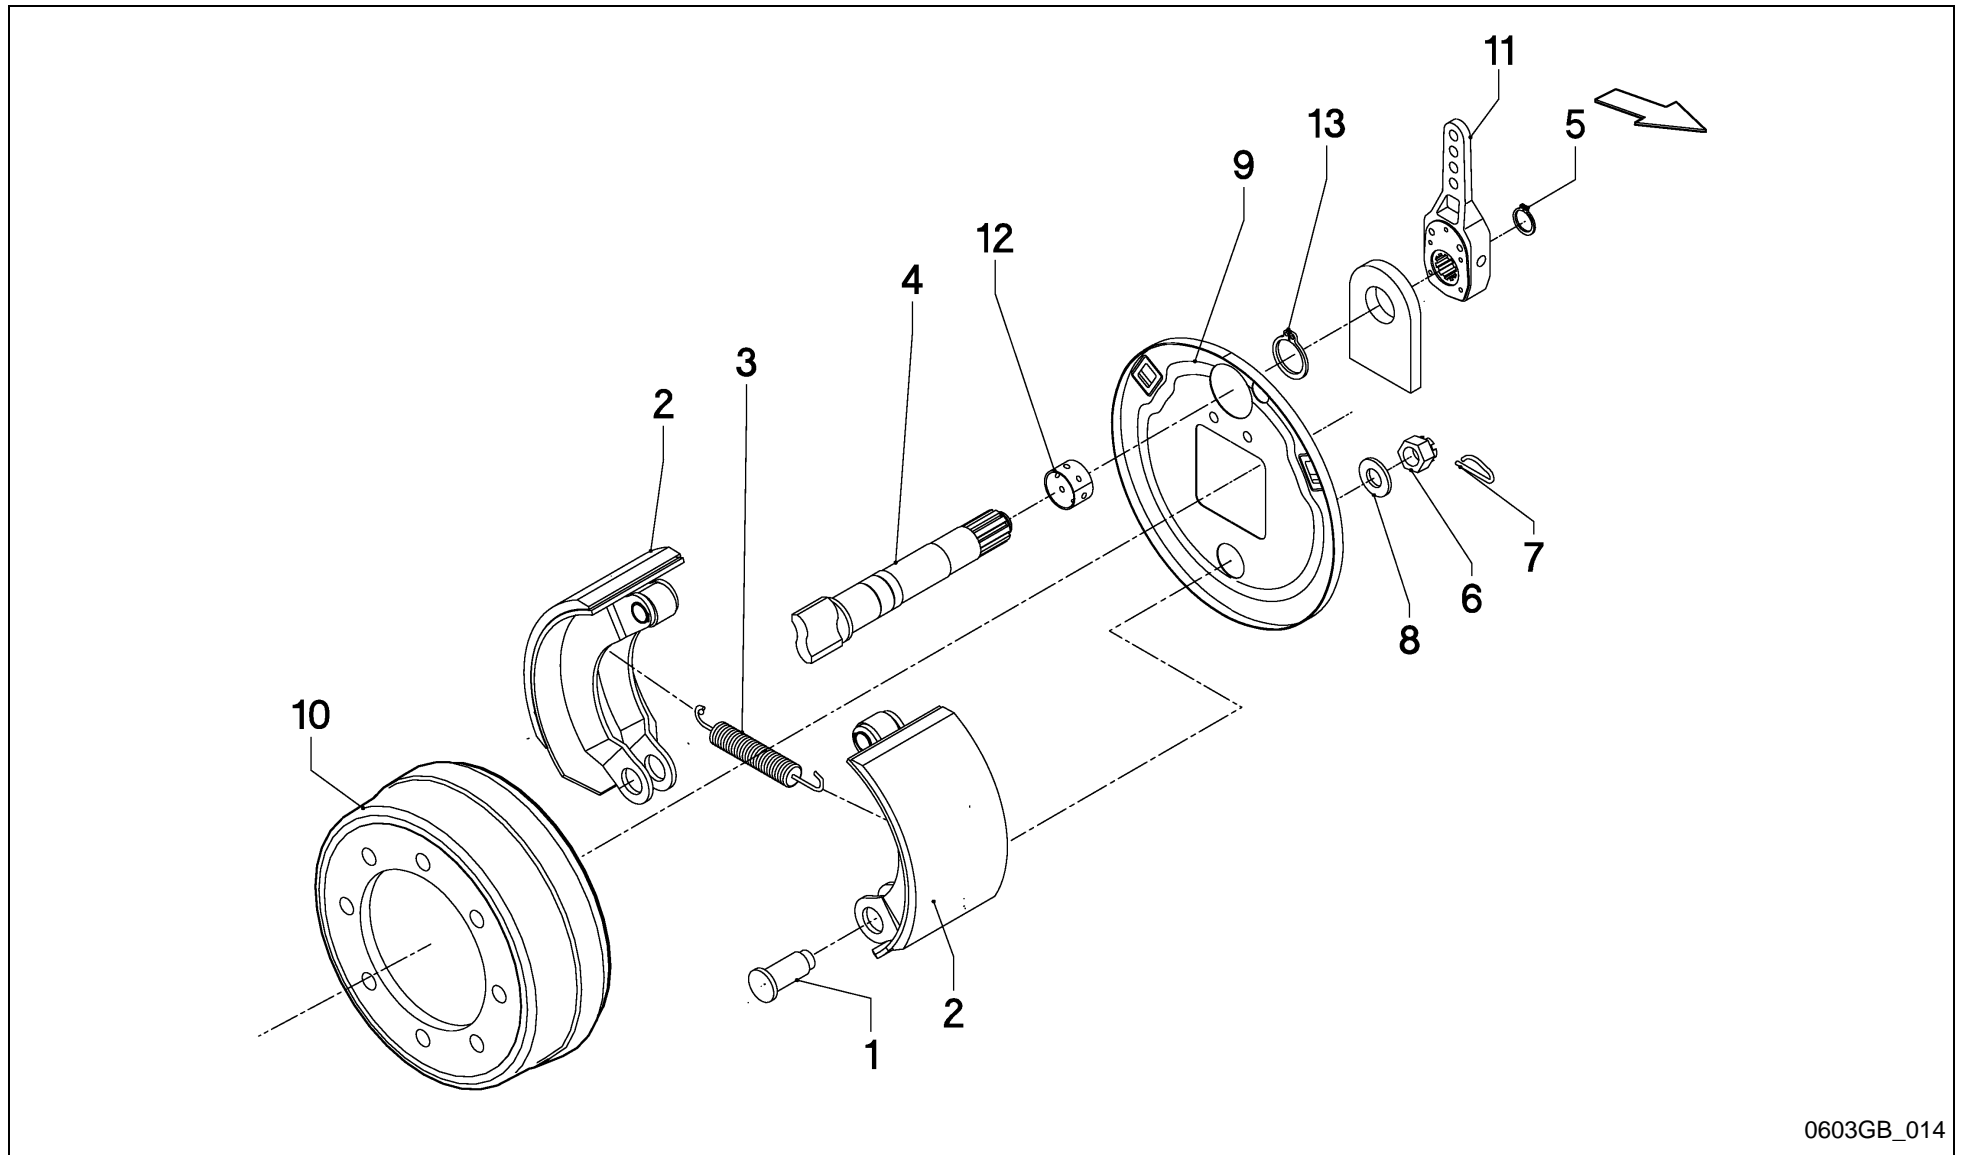

LB 12200 / BRAKE DRUM, TANDEM

0603GB_014

LB 12200 / BRAKE DRUM, TANDEM

PosNo.	Part No.	Qty.	Description	Remark
1	VGGP1444	4	AXLE	
2	VGGP1445	8	SHOE, BRAKE	
3	VGGP1446	8	SPRING, TENSION	
4	VGGP1447	4	BRAKE AXLE	
5	VGGP1448	4	SEEGER-RING	
6	VGGP1451	8	NUT, SLOTTED	
7	VGGP1452	8	SPRING CLIP	
8	VGGP1453	8	RING	
9	VGGP1454	4	PLATE	
10	VGGP1521	8	BRAKE DRUM	
11	VGGP001663	4	LEVER	
12	VRR0584011	4	RING	
13	VRR0584018	4	SEEGER-RING