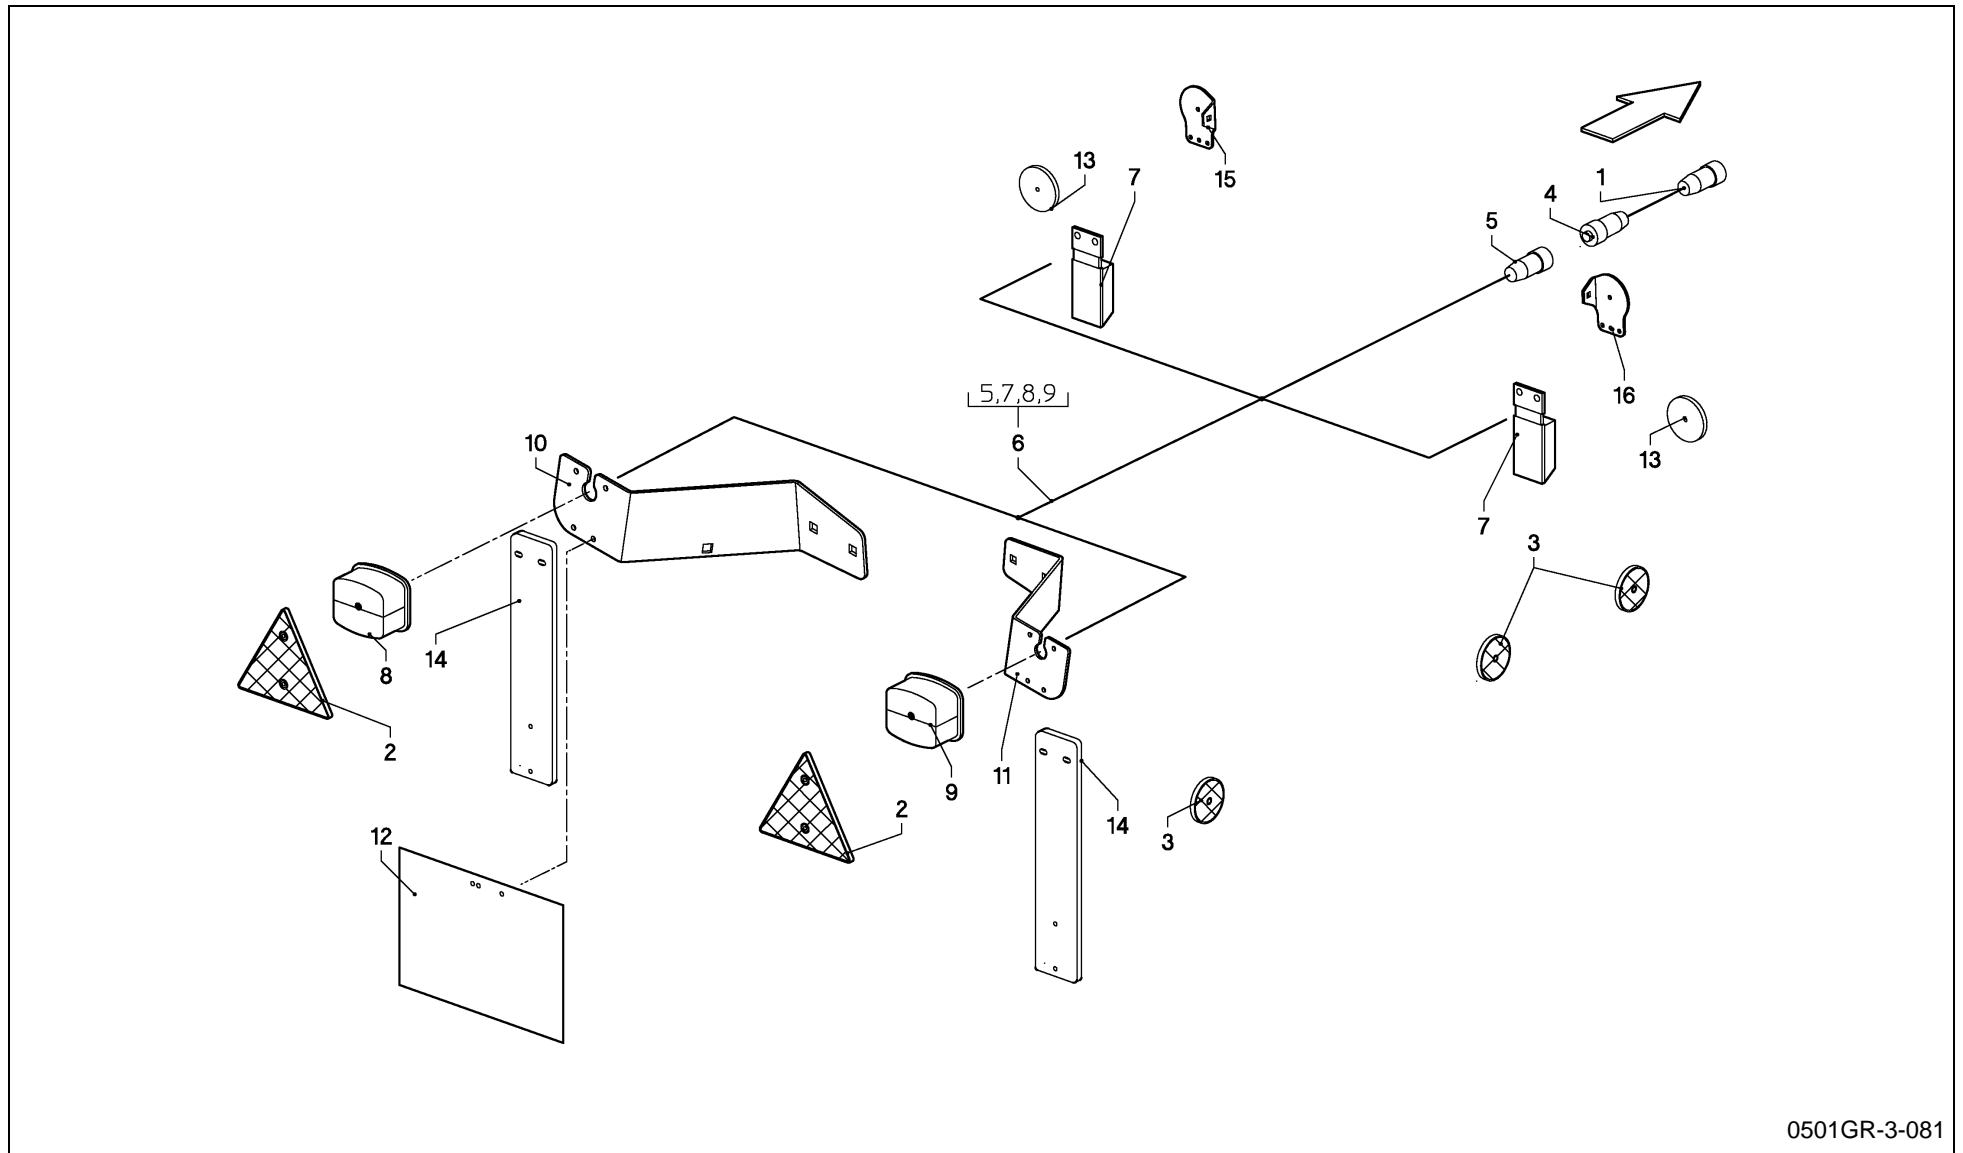

0501GR-3-081

LB 12200 / LIGHTING SET

PosNo.	Part No.	Qty.	Description	Remark
1	VR17803901	1	LACED CABLES	
2	VG32102810	2	REFLECTOR, RED	
3	VGND9889	8	REFLECTOR, YELLOW	
4	VGBR804	2	7-PIN CONNECTOR	
5	VG37803152	1	7-PIN TRAILER SOCKET	
6	VGGB00509	1	LIGHTING SET	
7	VGGP620	2	LAMP ASSY	
8	VGGP621	1	LIGHT, TAIL, LH	
9	VGGP622	1	LIGHT, TAIL, RH	
10	VRR0073182	1	BRACE, LH	
11	VRR0073282	1	BRACE, RH	
12	VRR0073301	1	PLATE	
13	VRR0298401	2	REFLECTOR, WHITE	
14	VRR0805901	2	SUPPORT	
15	VRR0812382	1	SUPPORT, LH	
16	VRR0812482	1	SUPPORT, RH