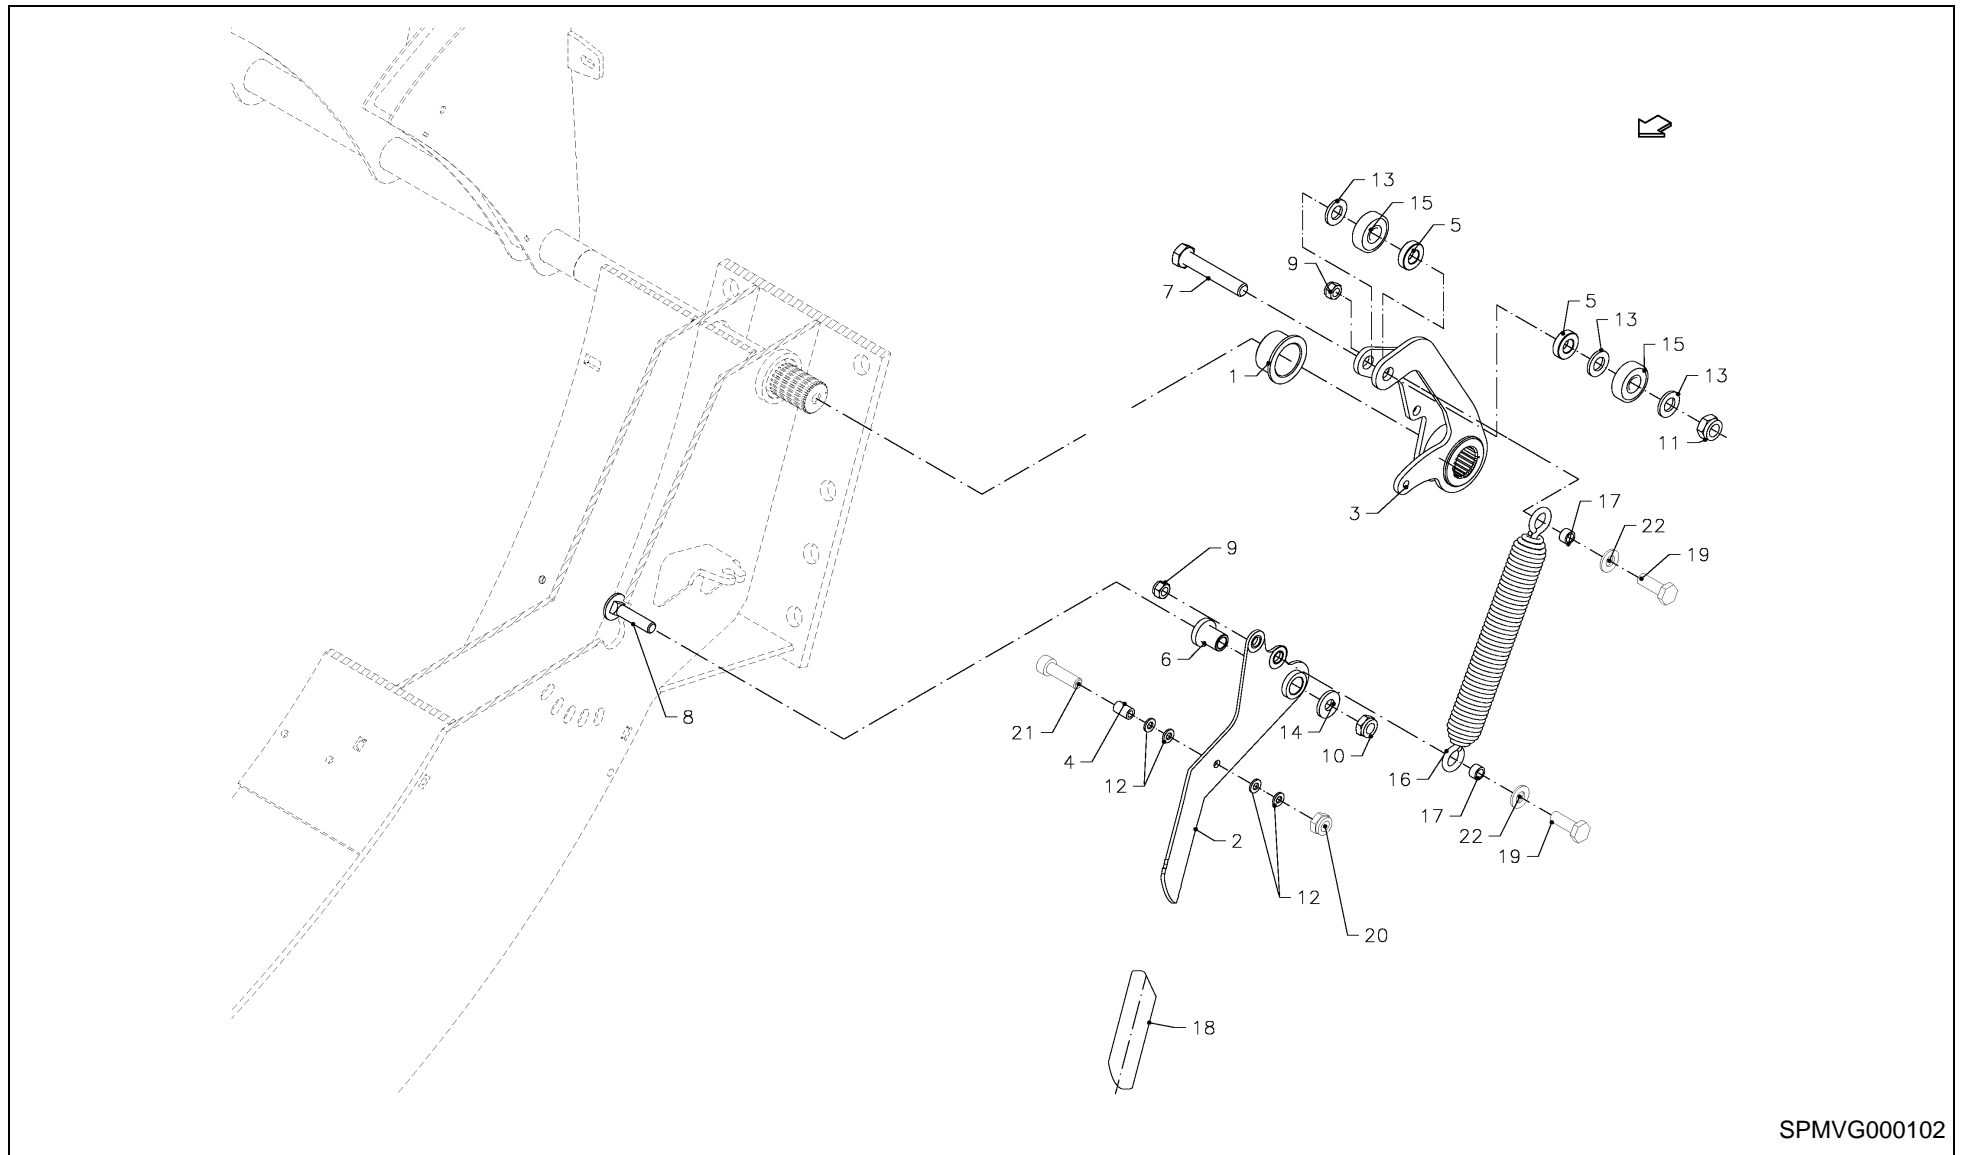

LB 12200 / ADJUSTMENT MEASURING PLATES

SPMVG000102

LB 12200 / ADJUSTMENT MEASURING PLATES

PosNo.	Part No.	Qty.	Description	Remark
1	VGBR468	1	SLEEVE, CUSHION	
2	VGGP0704K0	1	HANDLE	
3	VGGP0994K0	1	ARM	
4	VGGP707V	1	SLEEVE	
5	VGGP756V	2	SLEEVE	
6	VGGP757V	2	SLEEVE	
7	KG00357961	1	HEX. BOLT M12X70 8.8	
8	KG00641861	1	CARRIAGE BOLT M10X45 8.8	
9	KG01068761	2	LOCK NUT M8 10	
10	KG01068861	1	LOCK NUT M10 10	
11	KG01068961	1	LOCK NUT M12 10	
12	KG01267261	4	WASHER M6	
13	KG01267561	3	WASHER M12	
14	VGMH416V	1	RING	
15	VGND5257	2	ROLLER, CAM	
16	VGPZ475V	1	SPRING, TENSION	
17	VRR0213393	2	SLEEVE	
18	VGWA453	1	GRIP	
19	KG00472161	2	HEX. SCREW M8X25 8.8	
20	KG01067361	1	LOCK NUT M6 8	
21	VGND1613V	1	ALLEN BOLT	
22	VGND3030V	2	WASHER, PLAIN