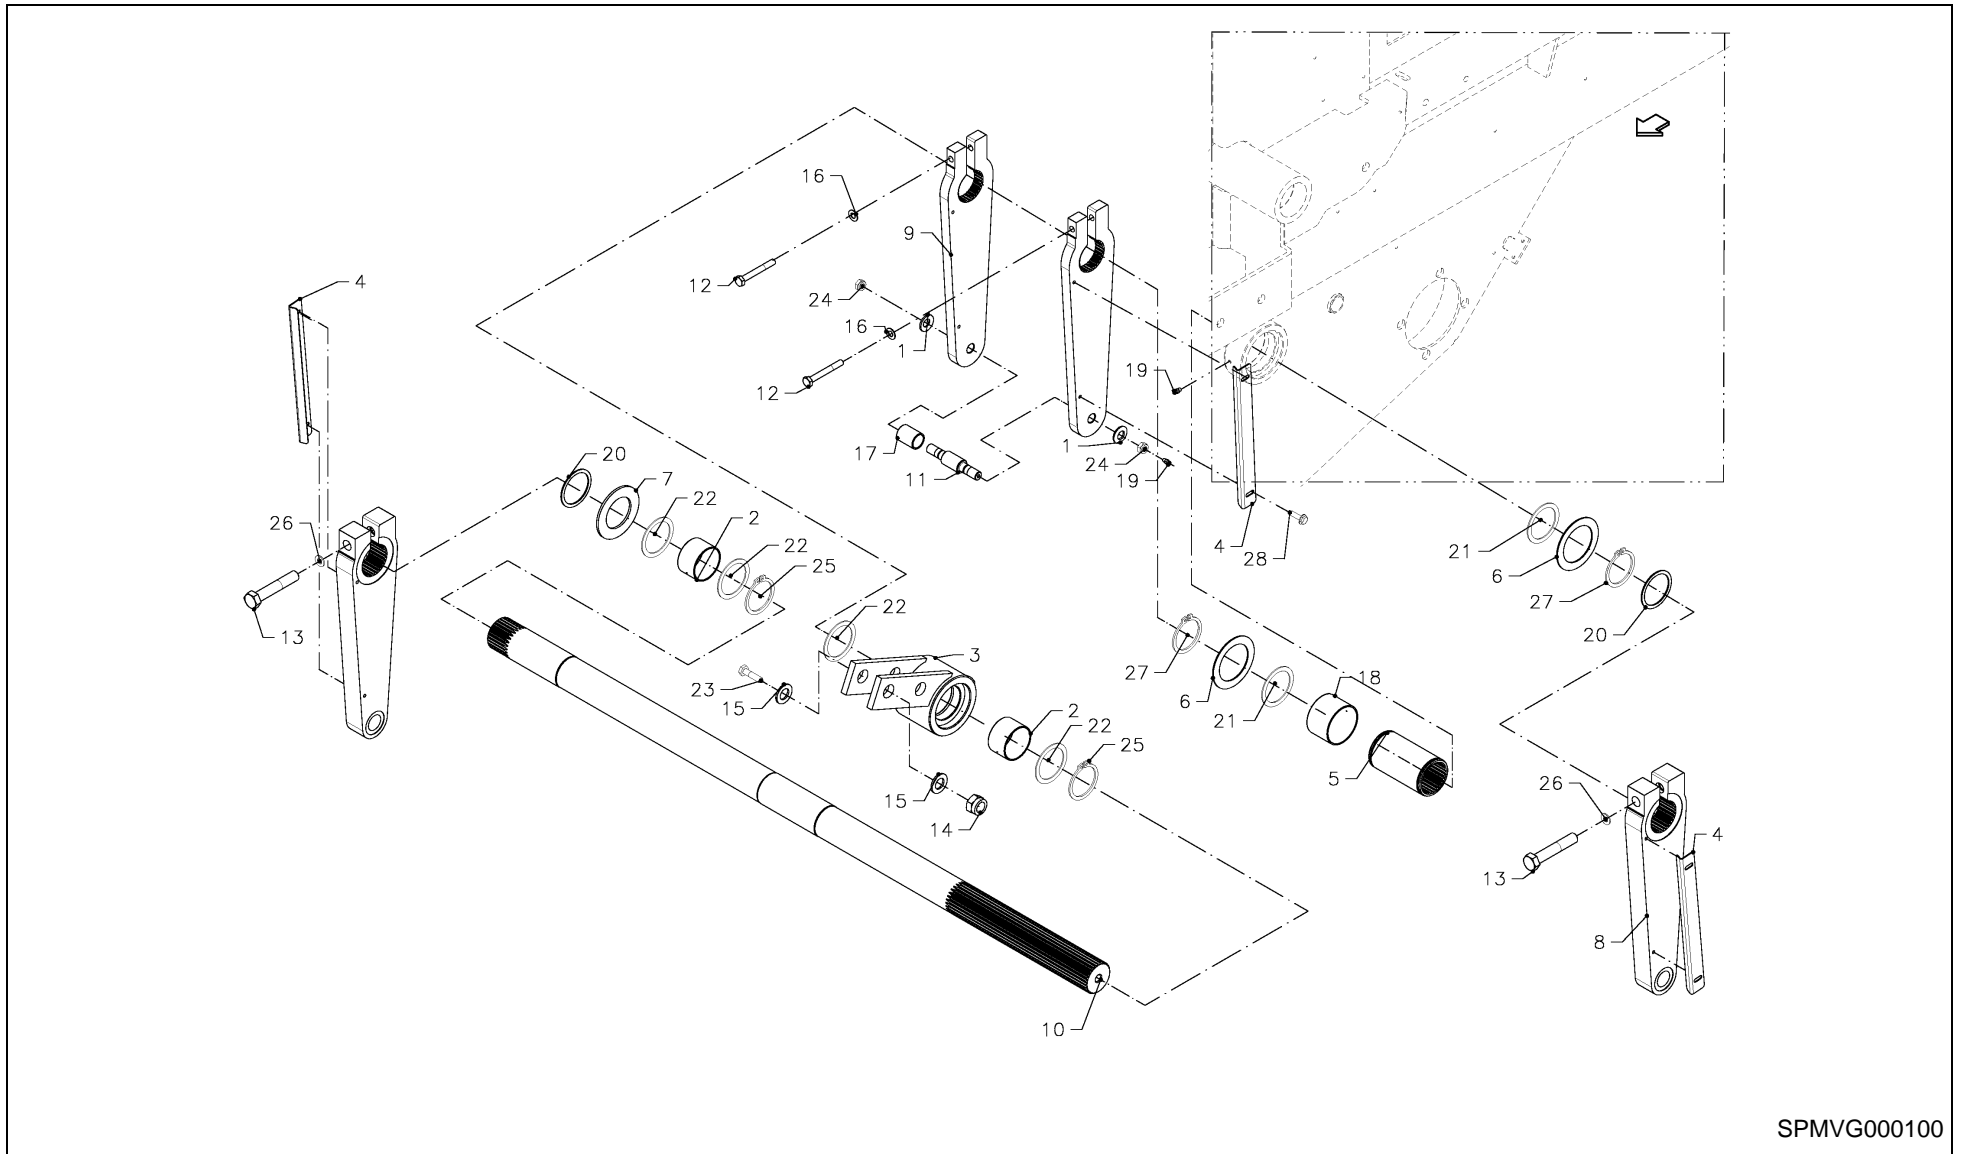

LB 12200 / AXLE ASSY

SPMVG000100

LB 12200 / AXLE ASSY

PosNo.	Part No.	Qty.	Description	Remark
1	VG37129064V	2	WASHER, BELLEVILLE	
2	VN40227710	2	SLEEVE, ROTATION	
3	VGGP0540K0	1	STEUN	
4	VGGP1324K0	3	PROFILE	
5	VGGP314	1	SLEEVE	
6	VGGP457V	2	RING	
7	VGGP458V	1	RING	
8	VGGP506K0	2	ARM	
9	VGGP517K0	2	ARM	
10	VGGP530	1	AXLE	
11	VGGP594V	1	PIN	
12	KG00336661	2	HEX. BOLT M10X80 10.9	
13	KG00340461	2	SCREW TH 18X100 CL.10.9 NFE 27311	
14	KG01069261	2	NUT, LOCK	
15	KG01267961	4	WASHER M20	
16	VGND3147V	2	CIRCLIP	
17	VGND5253	1	RING, INNER RACE	
18	VGND5255	1	SLEEVE, ROTATION	
19	VGND9004V	4	GREASE NIPPLE	
20	VGTH00145	2	SHIM SET	
21	KG00126600	2	RADIAL SHAFT SEAL - AS 70X90X10	
22	KG00149600	4	RADIAL SHAFT SEAL - AS 60X85X10	
23	KG00367261	2	HEX. BOLT M20X110 8.8	
24	KG01069161	2	LOCK NUT M16 10	
25	KG01131100	2	CIRCLIP-B 85 X 3	
26	VGND3174V	2	CIRCLIP	
27	KG01111700	2	CIRCLIP-A 70 X 2.5	
28	KG01000161	6	FLANGED BOLT M6X12