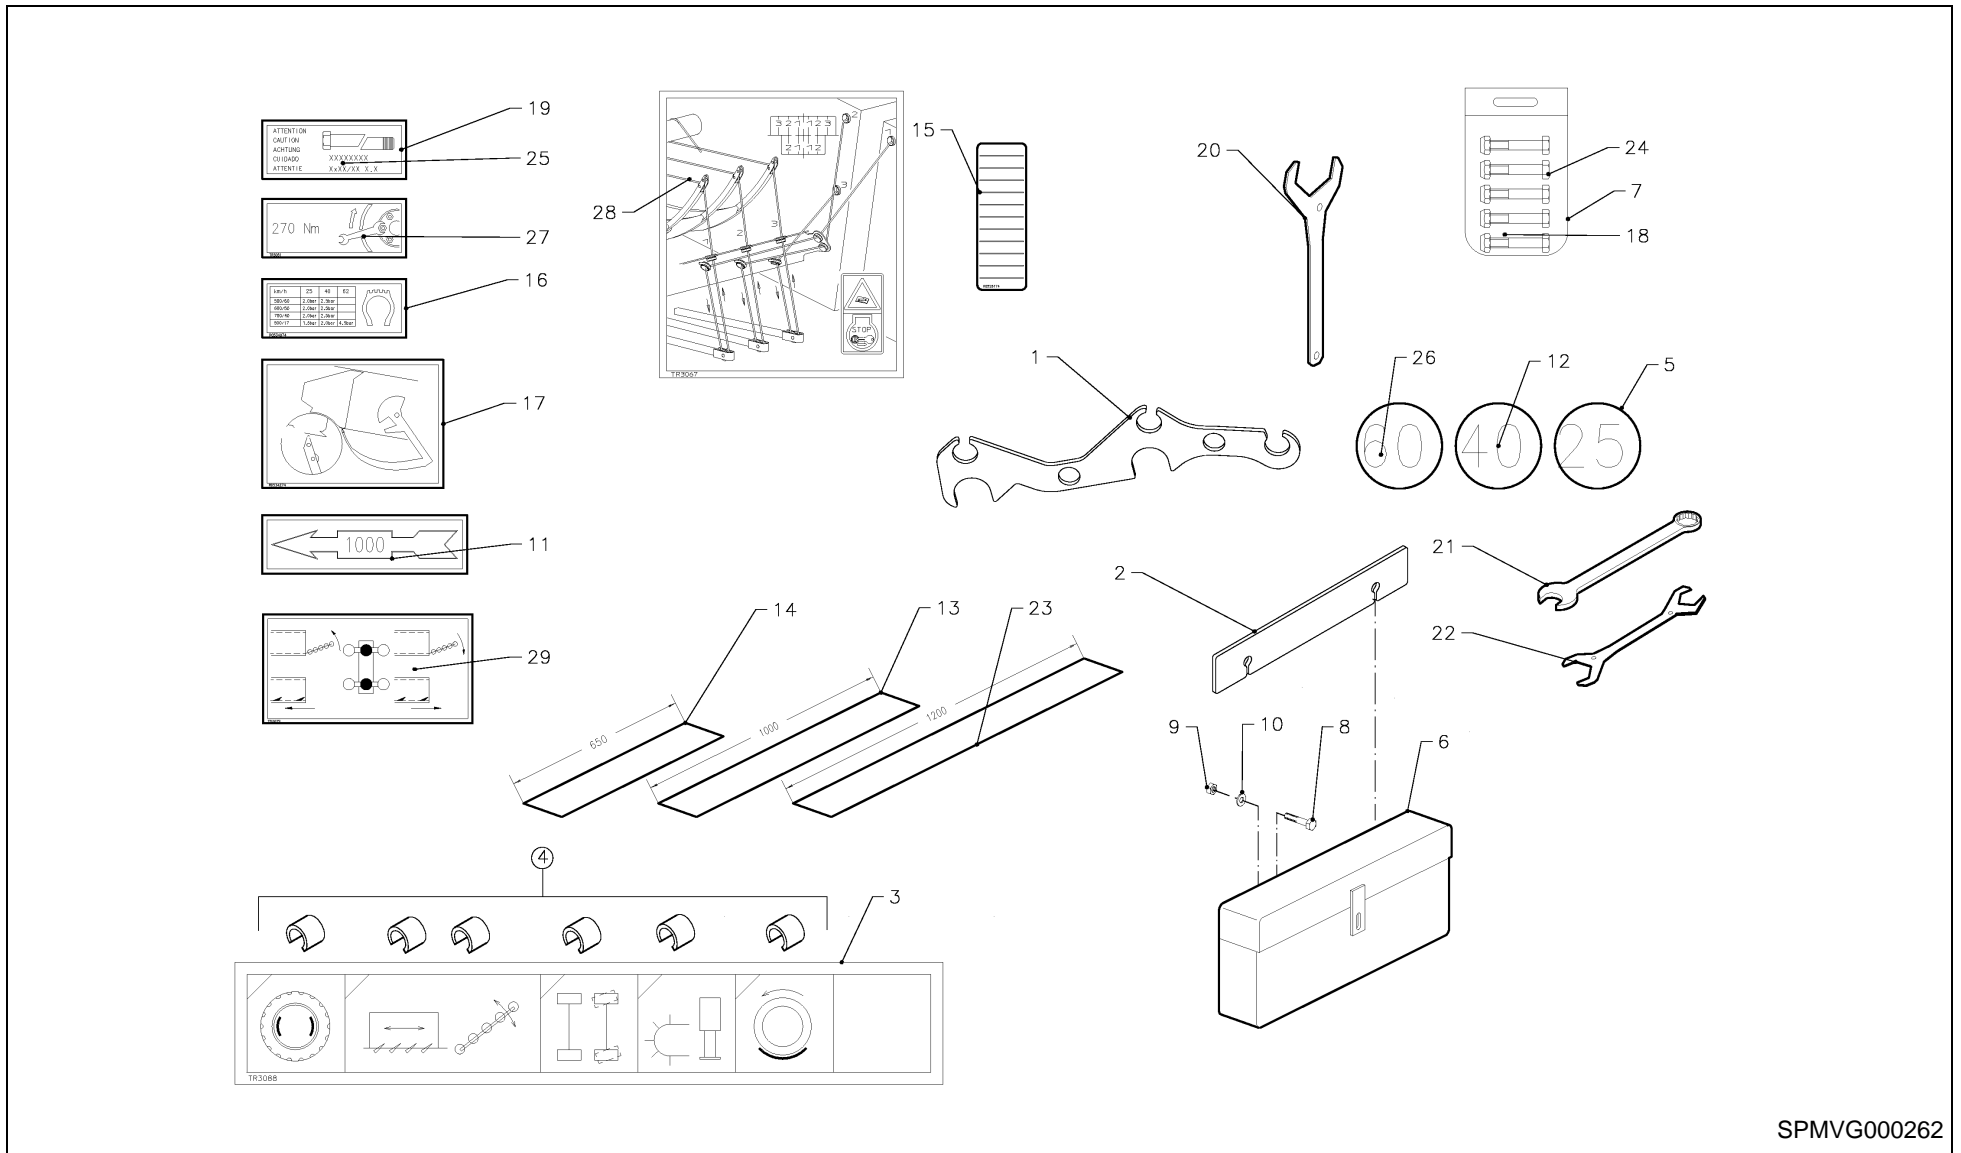

LB 12200 / DECALS + EXTRA PARTS

SPMVG000262

LB 12200 / DECALS + EXTRA PARTS

PosNo.	Part No.	Qty.	Description	Remark
1	VGGP1151K1	1	PLATE	
2	VGGP1772K0	1	STRIP	
3	VGTR3088	1	DECAL	
4	AC351803	1	SET TUBE CLIP RED-GREEN-YELLOW-BLUE 16PC	
5	VNB1357574	1	DECAL	25 km/ h
6	VGGP1708K0	1	BOX, TOOL	
7	VGGP00689	1	SHEAR BOLT SET	M8 X 40
8	KG00474361	2	HEX. SCREW M10X30 8.8	
9	KG01068861	2	LOCK NUT M10 10	
10	KG01267461	2	WASHER M10	
11	VRR0125174	1	DECAL	1000/ min
12	VRR0184174	1	DECAL	40 km/ h
13	VRR0190501	7	TAPE, ANTI-SLIP L=1000	
14	VRR0273301	2	TAPE, ANTI-SLIP	
15	VRR0528174	1	DECAL	
16	VRR0534074	1	DECAL	
17	VRR0534274	1	DECAL	
18	VRR0579900	1	SHEAR BOLT SET	M6 X30/ 15
19	VRR0580074	1	DECAL	DECAL M6 X30/ 15
20	VRR0591882	1	SPANNER	
21	VRR0703701	1	3SPANNER	
22	VRR0703801	1	SPANNER	
23	VRR0709201	6	TAPE, ANTI-SLIP	
24	VRR0712800	1	SHEAR BOLT SET	M10
25	VGTR3053	1	DECAL	DECAL M8 X40
26	VGTR3056	1	TRANSFER	
27	VGTR3061	1	DECAL	
28	VGTR3067	1	DECAL	
29	VGTR3079	1	DECAL