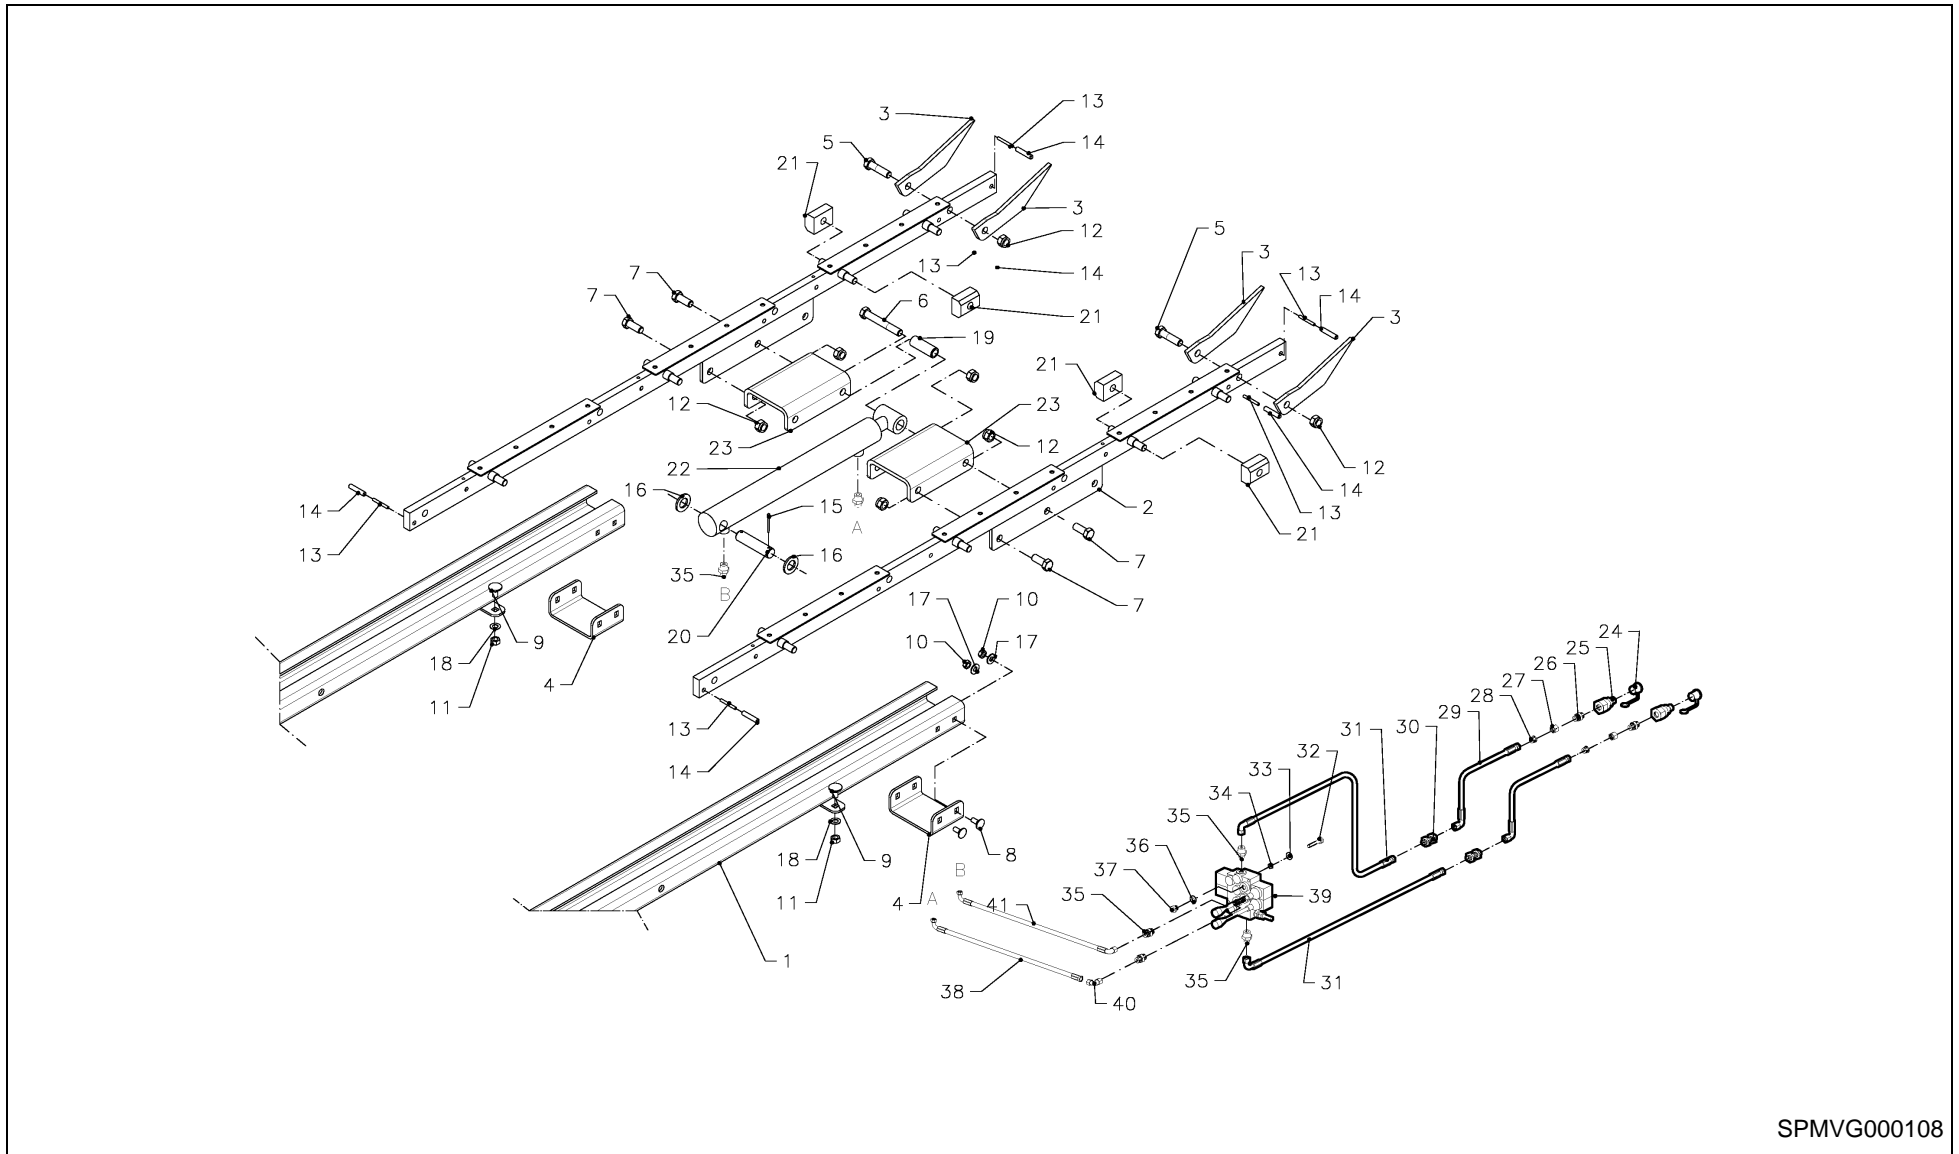

LB 12200 / BALE EJECTOR

SPMVG000108

LB 12200 / BALE EJECTOR

PosNo.	Part No.	Qty.	Description	Remark
1	VGGP01609K0	2	BEAM	
2	VGGP01612K0	2	GUIDE	
3	VGGP1479K0	16	TINE	
4	VGGP1608K0	2	SUPPORT	
5	KG00362161	8	HEX. BOLT M16X60 8.8	
6	KG00362861	1	HEX. BOLT M16X110 8.8	
7	KG00480261	4	HEX. SCREW M16X40 8.8	
8	KG00641461	8	CARRIAGE BOLT M10X25 8.8	
9	KG00644761	8	CARRIAGE BOLT M12X25 8.8	
10	KG01052061	8	HEX. NUT M10 8	
11	KG01052161	8	HEX. NUT M12 8	
12	KG01069161	13	LOCK NUT M16 10	
13	KG01189862	16	TUBULAR SPLITED PIN 6X50 ZN DIN 1481	
14	KG01194162	16	TENSION PIN 10X50	
15	KG01251961	2	SPLIT PIN 4X40 ST	
16	KG01268161	2	WASHER M24	
17	VGND3147V	8	CIRCLIP	
18	VGND3148V	8	CIRCLIP	
19	VRR0541193	1	PIPE	
20	VRR0541493	1	PIN	
21	VRR0541502	16	BLOCK, GUIDE	
22	VRR0803101	1	CYLINDER	
23	VRR0803382	2	SUPPORT	
24	VRR0465701	2	COVEHOOD	
25	VRR0257801	2	QUICK-DISCONNECT COUPLING	
26	VR38271430	2	COUPLING	
27	VR38279106	2	NUT 3/4	
28	VR38271420	2	COUPLING	
29	VRR0290001	2	HOSE, HP	
30	VG38271201V	2	COUPLING	
31	VRR0519801	2	HOSE	
32	KG00353661	2	HEX. BOLT M8X60 8.8	
33	VGND3146V	2	CIRCLIP	
34	KG01051961	2	HEX. NUT M8 8	
35	VG38271200V	6	STUD, REDUCING	
36	VGND3114	2	RING, SEALING	
37	VRR0582201	1	PLUG	
38	VR18501154	1	HOSE	
39	VGGP001438K0	1	BODY, VALVE	
40	VG38272200V	1	ELBOW COUPLING