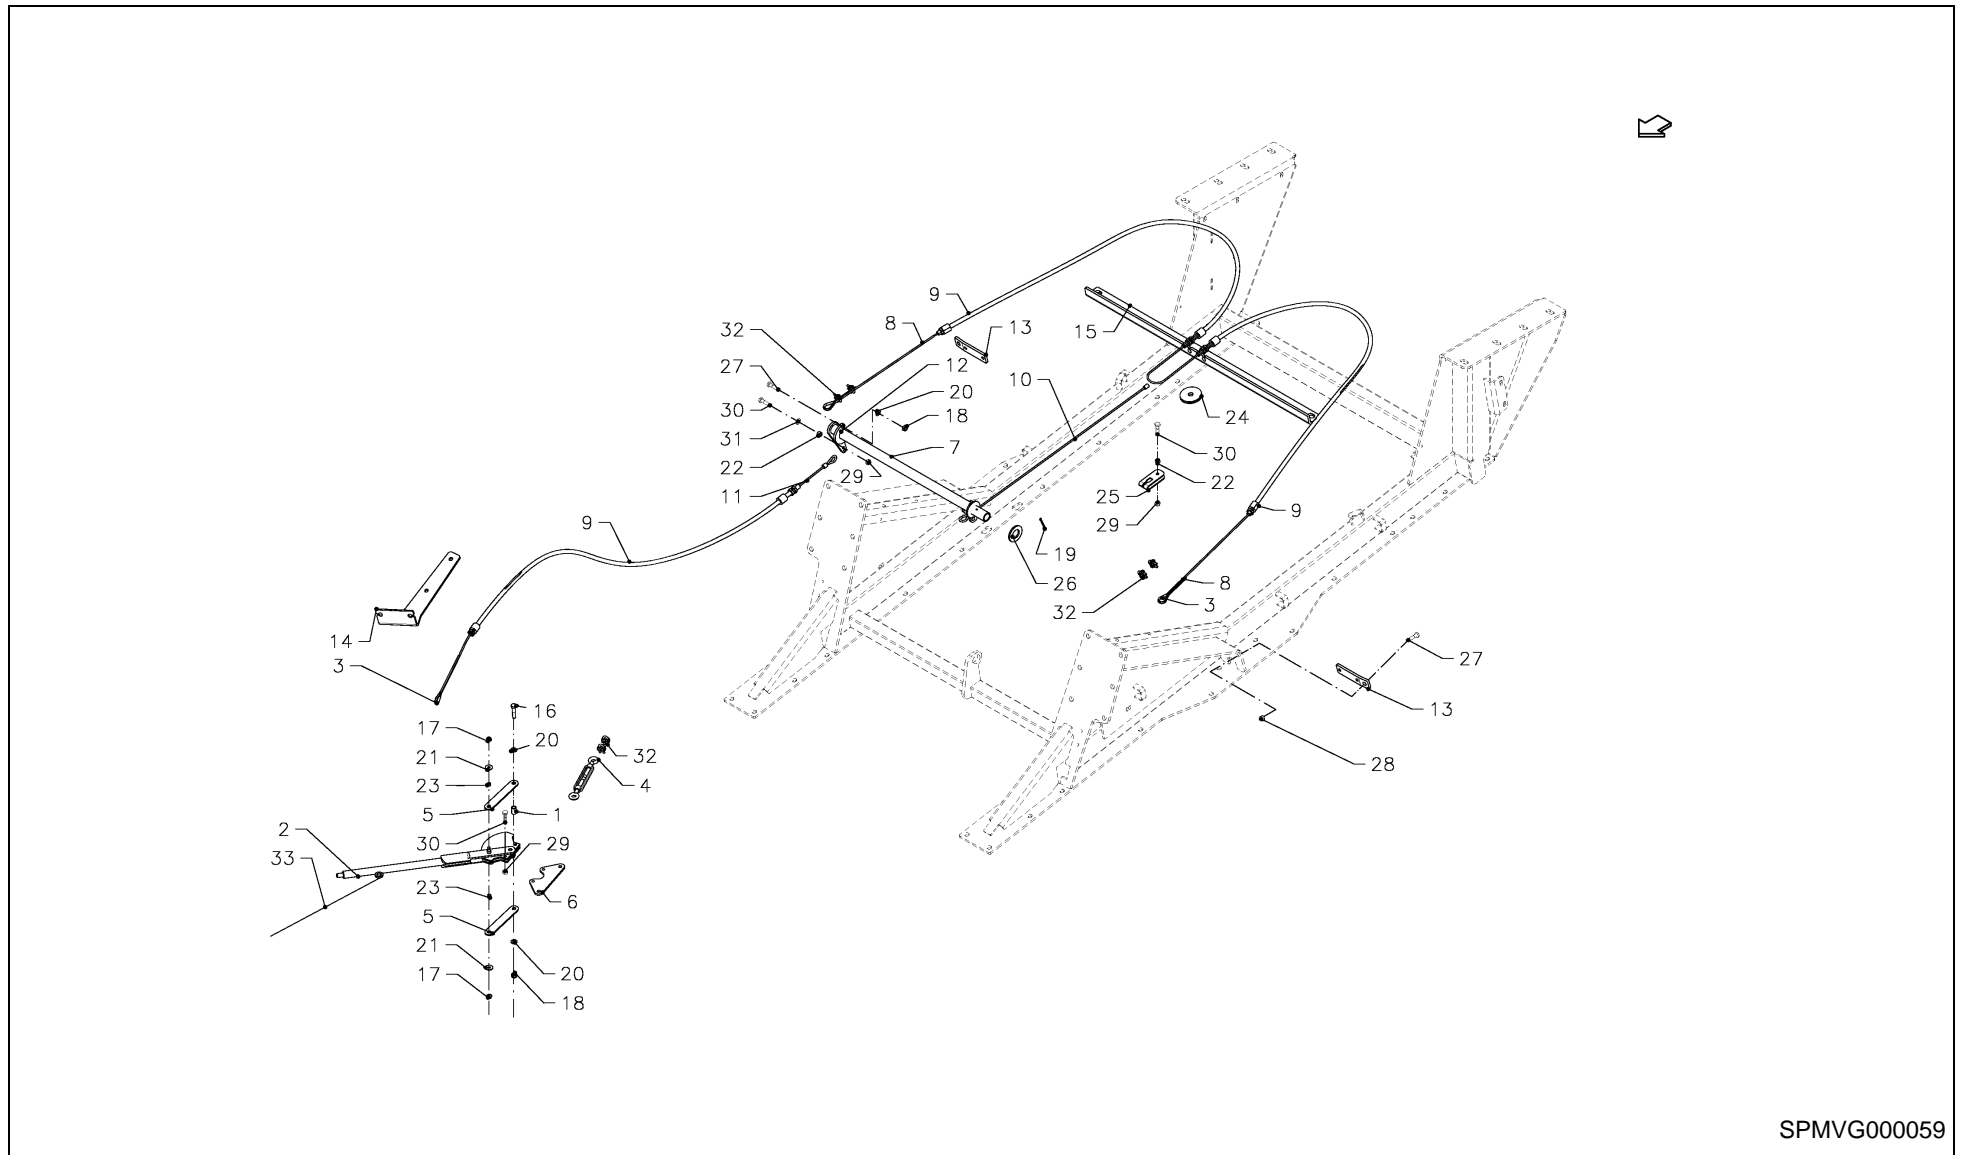

LB 12200 / PARKING BRAKE, TANDEM

SPMVG000059

LB 12200 / PARKING BRAKE, TANDEM

PosNo.	Part No.	Qty.	Description	Remark
1	VR13975008	1	SLEEVE	
2	VF16650192	1	HAND BRAKE LEVER	
3	VR32104520	3	FASTENER	
4	VR32104530	1	TENSIONNER	
5	VGGB252K0	2	PLATE	
6	VGGB328K0	1	PLATE	
7	VGGP01006K0	1	BAR	
8	VGGP1000	2	CABLE	
9	VGGP1002	3	TUBE, CABLE	
10	VGGP1003	1	CABLE	
11	VGGP1004	1	CABLE	
12	VGGP1058K0	1	PLATE	
13	VGGP1232K0	2	STRIP	
14	VGGP1246K0	1	SUPPORT	
15	VGGP1248K0	1	PROFILE, ANGLE	
16	KG00355461	1	HEX. BOLT M10X50 8.8	
17	KG01061261	2	LOCK NUT M8 8	
18	KG01068861	3	LOCK NUT M10 10	
19	KG01252061	2	SPLIT PIN 4X50 ST	
20	KG01267461	4	WASHER M10	
21	VGND3030V	2	WASHER, PLAIN	
22	VRR0049102	2	SLEEVE	
23	VRR0213393	2	SLEEVE	
24	VRR0527093	1	ROLLER, CAM	
25	VRR0804882	1	BRACE	
26	VGTP517V	1	RING	
27	KG00474361	4	HEX. SCREW M10X30 8.8	
28	KG01068861	2	LOCK NUT M10 10	
29	KG01068761	4	LOCK NUT M8 10	
30	KG00472261	3	HEX. SCREW M8X30 8.8	
31	VGND3030V	1	WASHER, PLAIN	
32	VGND9190V	2	CLAMP, CABLE	
33	VGND9935	1	CORD, POLYETHYLENE 5500MM LG.