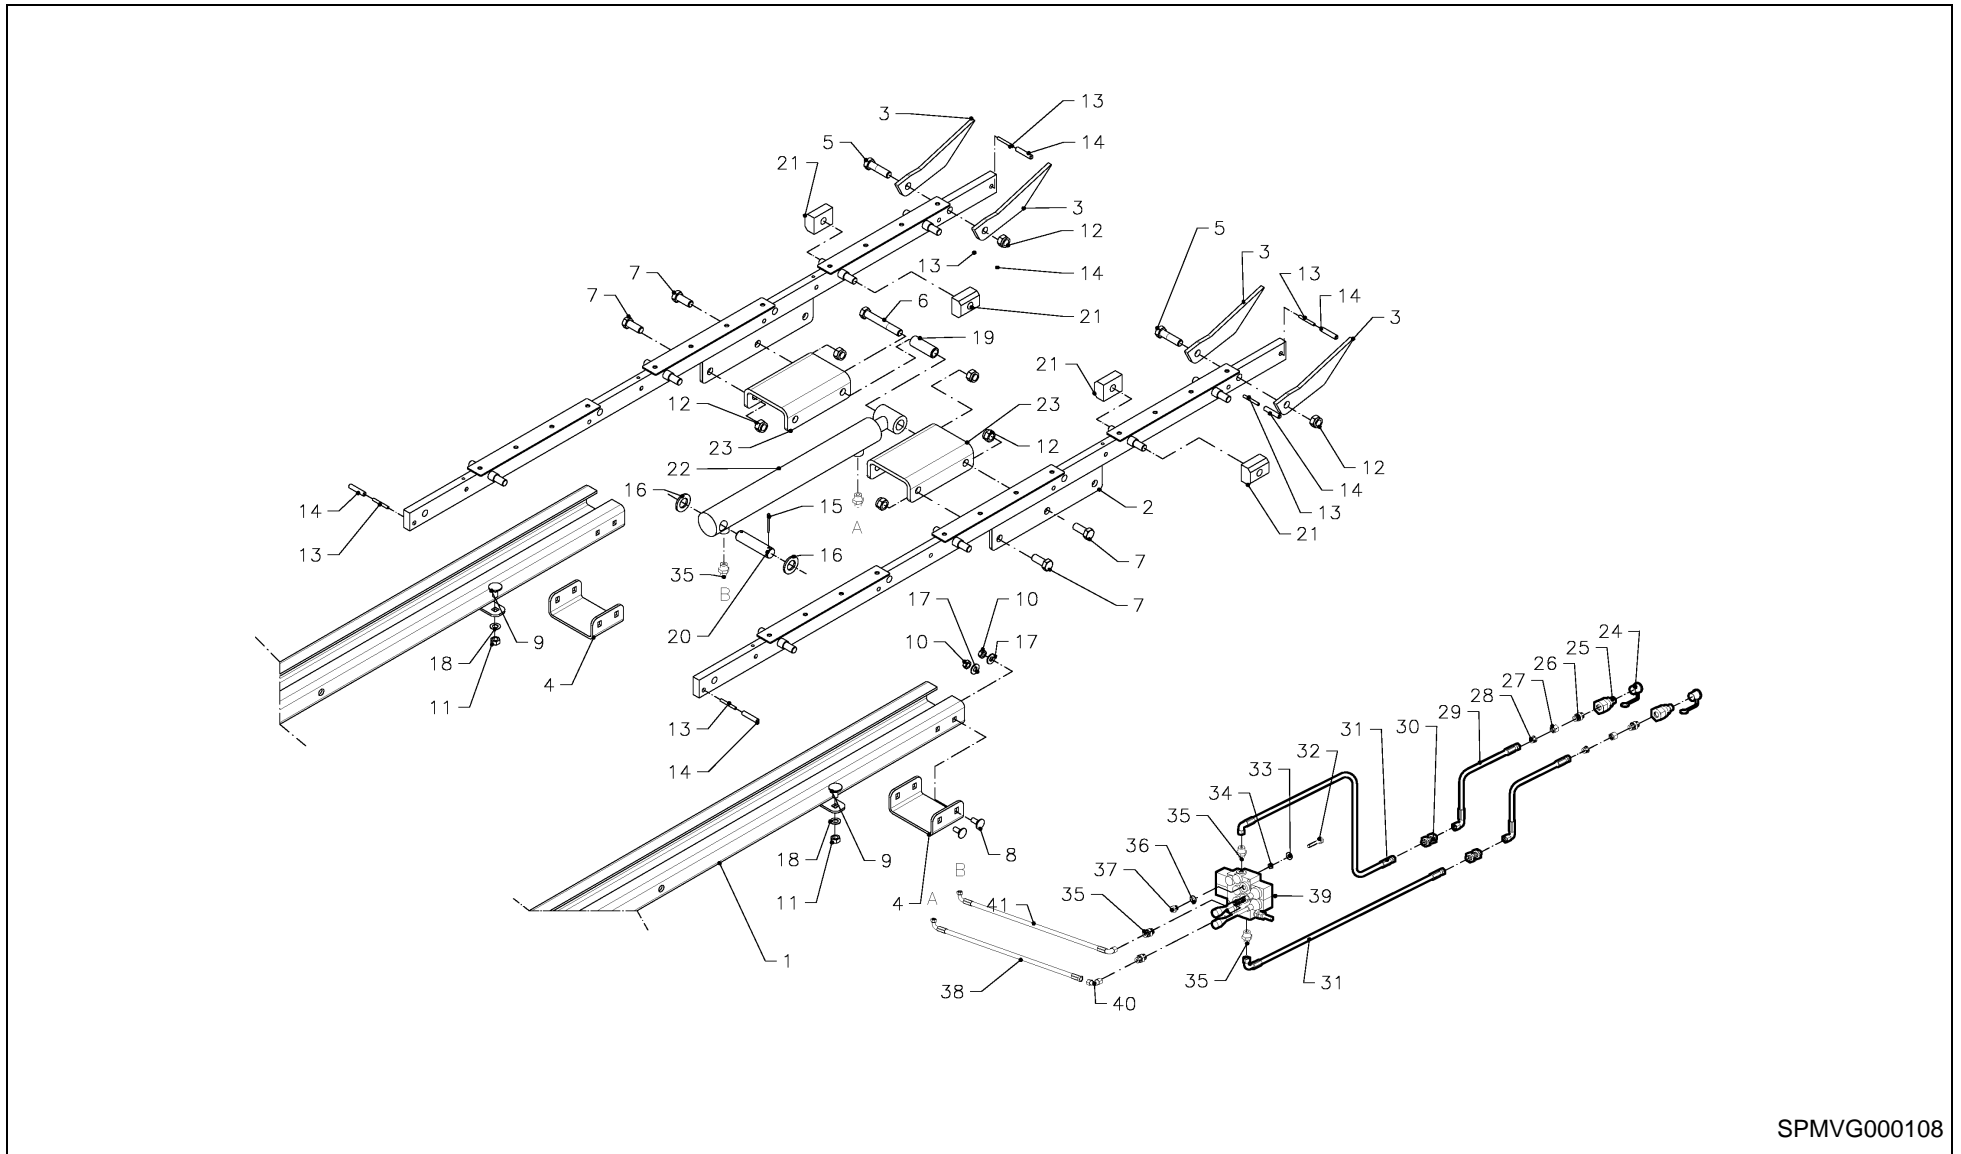

LB 12200 / BALE EJECTOR

PosNo.	Part No.	Qty.	Description	Remark
1	VGGP01609K0	2	BEAM	
2	VGGP01612K0	2	GUIDE	
3	VGGP1479K0	16	TINE	
4	VGGP1608K0	2	SUPPORT	
5	KG00362161	8	HEX. BOLT M16X60 8.8	
6	KG00362861	1	HEX. BOLT M16X110 8.8	
7	KG00480261	4	HEX. SCREW M16X40 8.8	
8	KG00641461	8	CARRIAGE BOLT M10X25 8.8	
9	KG00644761	8	CARRIAGE BOLT M12X25 8.8	
10	KG01052061	8	HEX. NUT M10 8	
11	KG01052161	8	HEX. NUT M12 8	
12	KG01069161	13	LOCK NUT M16 10	
13	KG01189862	16	TUBULAR SPLITED PIN 6X50 ZN DIN 1481	
14	KG01194162	16	TENSION PIN 10X50	
15	KG01251961	2	SPLIT PIN 4X40 ST	
16	KG01268161	2	WASHER M24	
17	VGND3147V	8	CIRCLIP	
18	VGND3148V	8	CIRCLIP	
19	VRR0541193	1	PIPE	
20	VRR0541493	1	PIN	
21	VRR0541502	16	BLOCK, GUIDE	
22	VRR0803101	1	CYLINDER	
23	VRR0803382	2	SUPPORT	
24	VRR0465701	2	COVEHOOD	
25	VRR0257801	2	QUICK-DISCONNECT COUPLING	
26	VR38271430	2	COUPLING	
27	VR38279106	2	NUT 3/4	
28	VR38271420	2	COUPLING	
29	VRR0290001	2	HOSE, HP	
30	VG38271201V	2	COUPLING	
31	VRR0519801	2	HOSE	
32	KG00353661	2	HEX. BOLT M8X60 8.8	
33	VGND3146V	2	CIRCLIP	
34	KG01051961	2	HEX. NUT M8 8	
35	VG38271200V	6	STUD, REDUCING	
36	VGND3114	2	RING, SEALING	
37	VRR0582201	1	PLUG	
38	VR18501154	1	HOSE	
39	VGGP001438K0	1	BODY, VALVE	
40	VG38272200V	1	ELBOW COUPLING	

LB 12200 / BALE EJECTOR

SPMVG000108