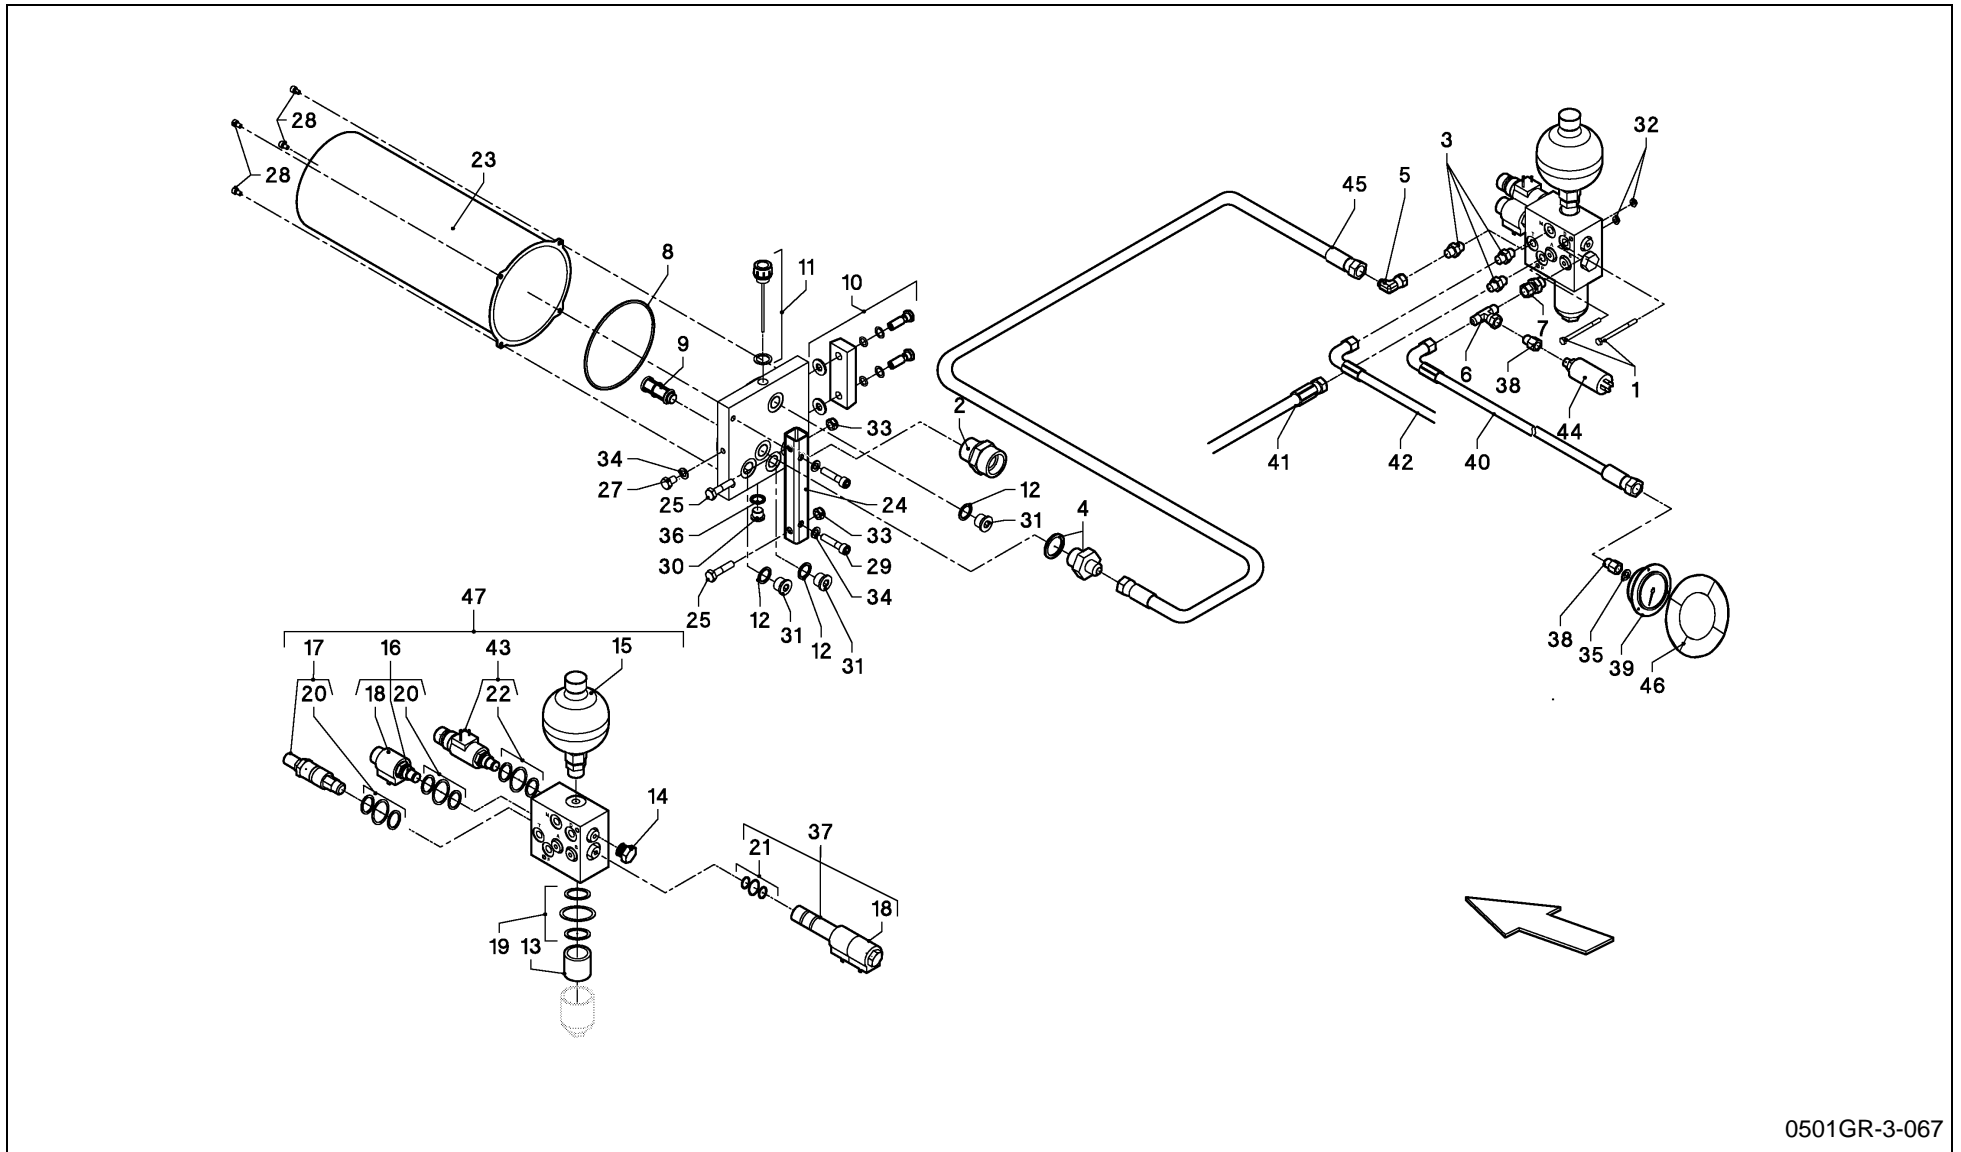

LB 12200 / VALVE UNIT, HYDR.

0501GR-3-067

LB 12200 / VALVE UNIT, HYDR.

PosNo.	Part No.	Qty.	Description	Remark
42	VRR0611902	1	HOSE, HP	
43	VRR0650301	1	VALVE, RUN-OVER	
44	VRR0675701	1	SENSOR	
45	VGGP1901	1	HOSE, HP	
46	VRR0708574	1	DECAL	
47	VRR0717701	1	BLOCK, HYDR.