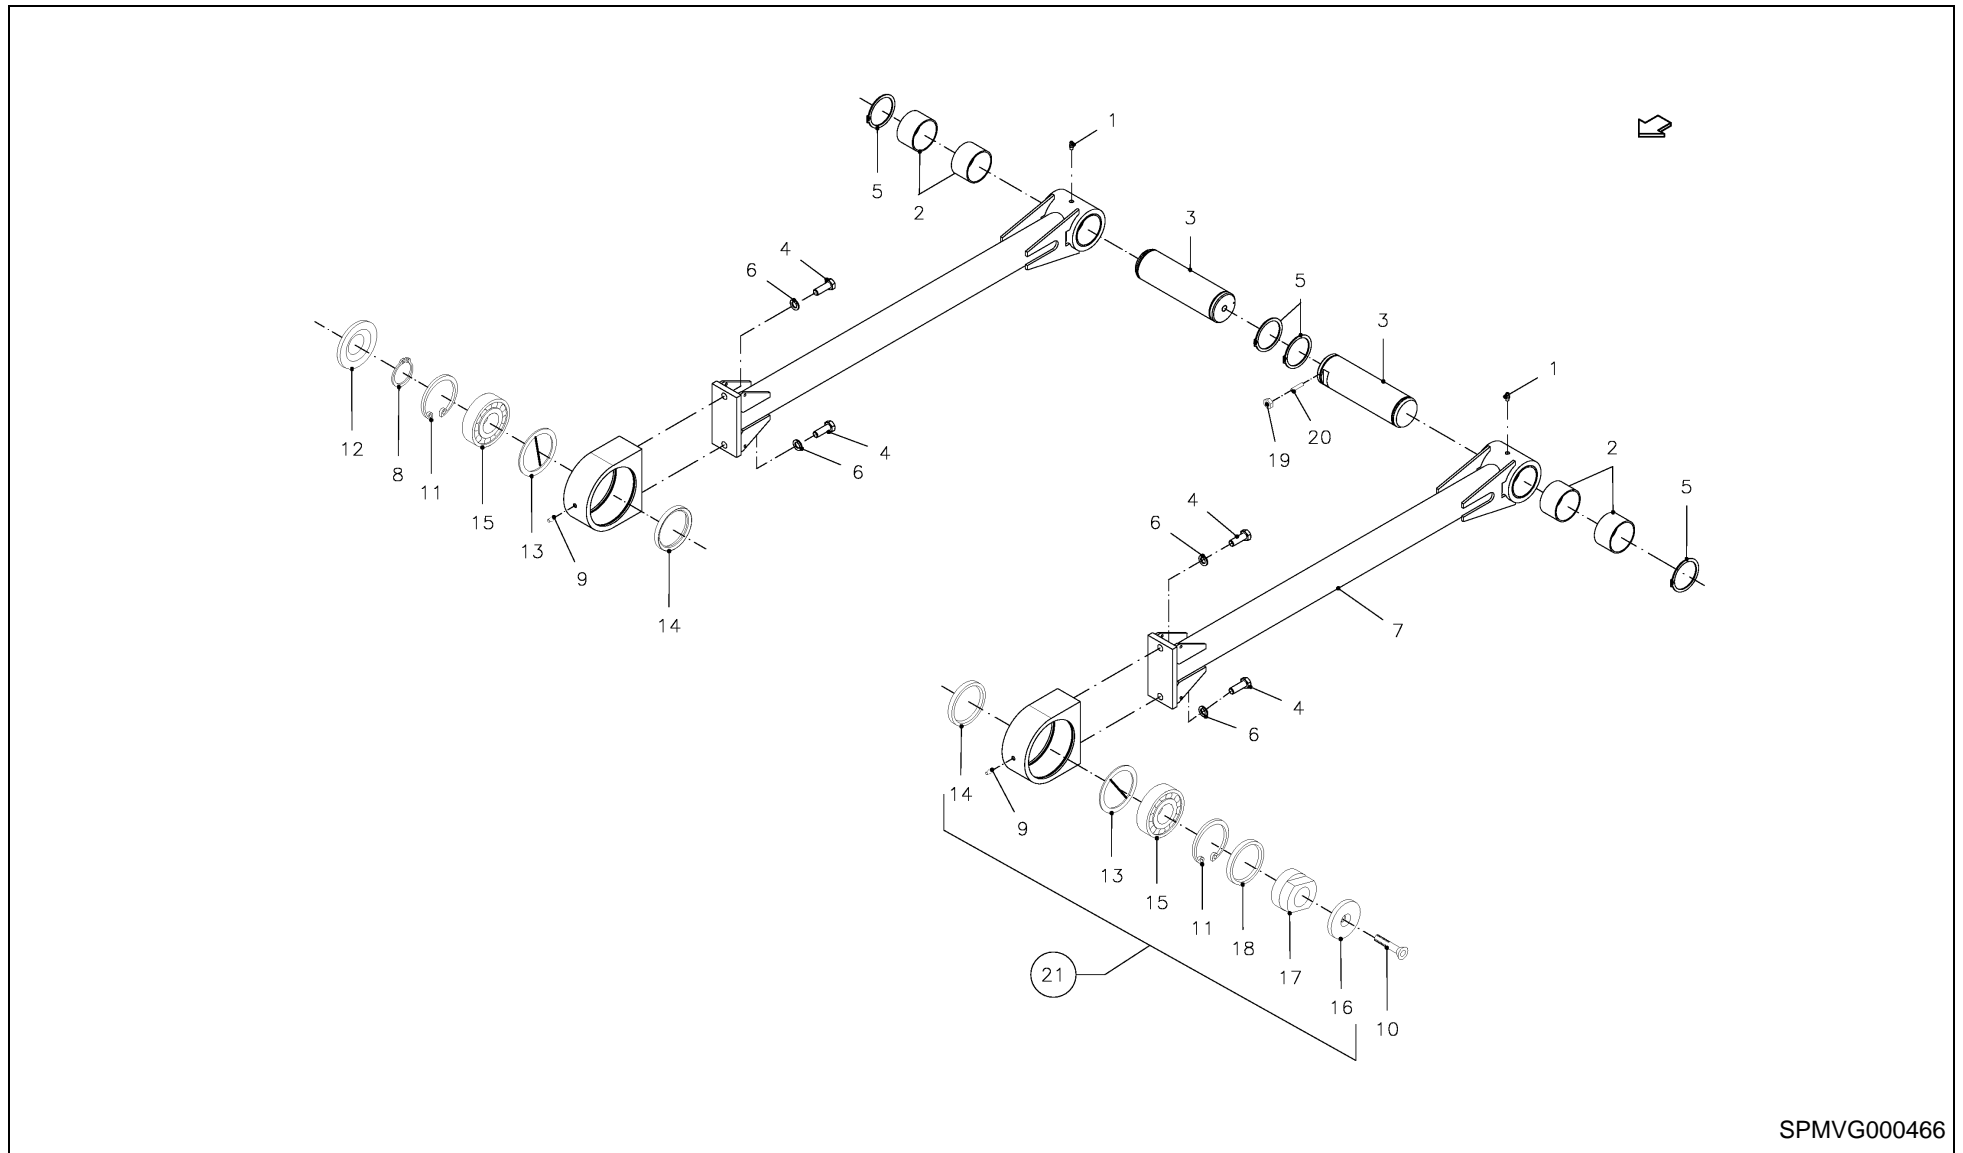

LB 12200 / PLUNGER, DRIVING

SPMVG000466

LB 12200 / PLUNGER, DRIVING

PosNo.	Part No.	Qty.	Description	Remark
1	VG38229007	2	GREASE NIPPLE	
2	VN40227710	4	SLEEVE, ROTATION	
3	VGGB288	2	PIN	
4	KG00476661	4	HEX. SCREW M12X35 8.8	
5	KG01111162	4	CIRCLIP-A 60 X 2	
6	KG01281861	4	SPRING WASHER M12	
7	VRR0387000	2	STRIP	
8	KG01111462	1	CIRCLIP-A 65 X 2.5	
9	VN41702899	2	GREASE NIPPLE M8X1,25	
10	KG00853261	1	COUNTERSUNK HEAD SCREW M16X45 10.9	
11	KG01111400	2	CIRCLIP-A 65 X 2.5	
12	VRR0405402	1	LID	
13	VRR0405501	2	SHIM	
14	VRR0405701	2	RING	
15	VRR0405801	2	CUSHION, ASSY	
16	VRR0420393	1	RING	
17	VRR0452601	1	PLUG	
18	VRR0452701	1	RING	
19	KG01052161	2	HEX. NUT M12 8	
20	KG00937900	2	SET SCREW M12X30 45H	
21	VRR0467601	2	HOUSING, CUSHION