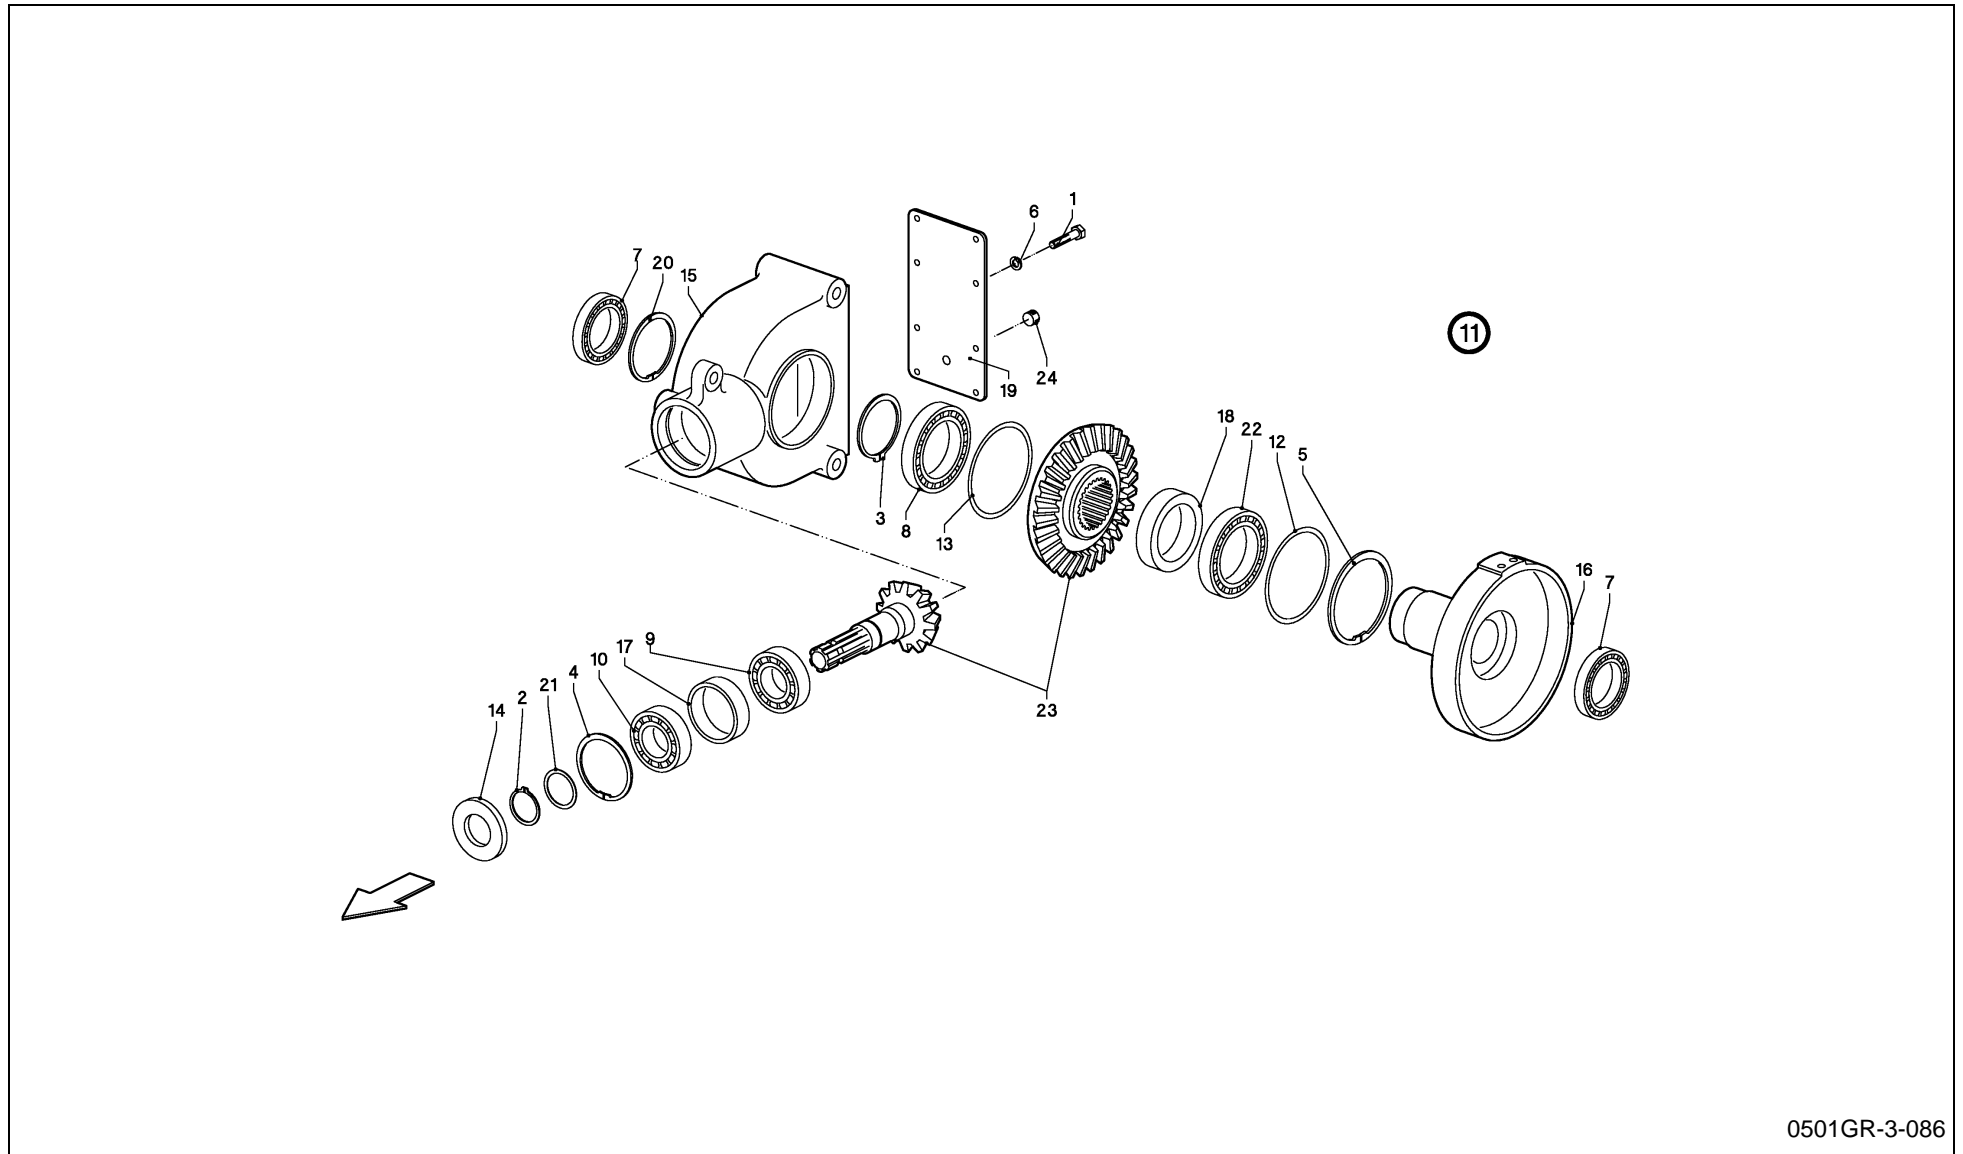

LB 12200 / GEAR BOX ASSY

0501GR-3-086

LB 12200 / GEAR BOX ASSY

PosNo.	Part No.	Qty.	Description	Remark
1	KG00474261	8	HEX. SCREW M10X25 8.8	
2	KG01109862	1	CIRCLIP-A 40 X 1.75	
3	KG01112200	1	CIRCLIP-A 80 X 2.5	
4	KG01131400	2	CIRCLIP-B 90 X 3	
5	KG01132800	1	CIRCLIP-B 125 X 4	
6	KG01281761	8	SPRING WASHER M10	
7	KG01361400	2	BALL BEARING 6012-2RS	
8	KG01364200	1	BALL BEARING 6016-2RS	
9	KG01383700	1	BALL BEARING 6209	
10	KG01402200	1	BALL BEARING 6308	
11	VRR0407201	1	GEARBOX ASSY	
12	VRR0407202	1	OIL SEAL	
13	VRR0407203	1	OIL SEAL	
14	KG00122900	1	RADIAL SHAFT SEAL - AS 40X90X8	
15	VRR0407205	1	HOUSING	
16	VRR0407206	1	HUB	
17	VRR0407207	1	PIPE, SPACING	
18	VRR0407208	1	PIPE, SPACING	
19	VRR0407209	1	LID	
20	KG01131600	1	CIRCLIP-B 95 X 3	
21	VGAH00132	1	SHIM SET	GIVE QUANTITY WHEN ORDERING
22	KG01364900	1	BALL BEARING 6017-2RS	
23	VRR0407216	1	WHEELS, TOOTHED, SET	
24	VRR0519204	2	PLUG