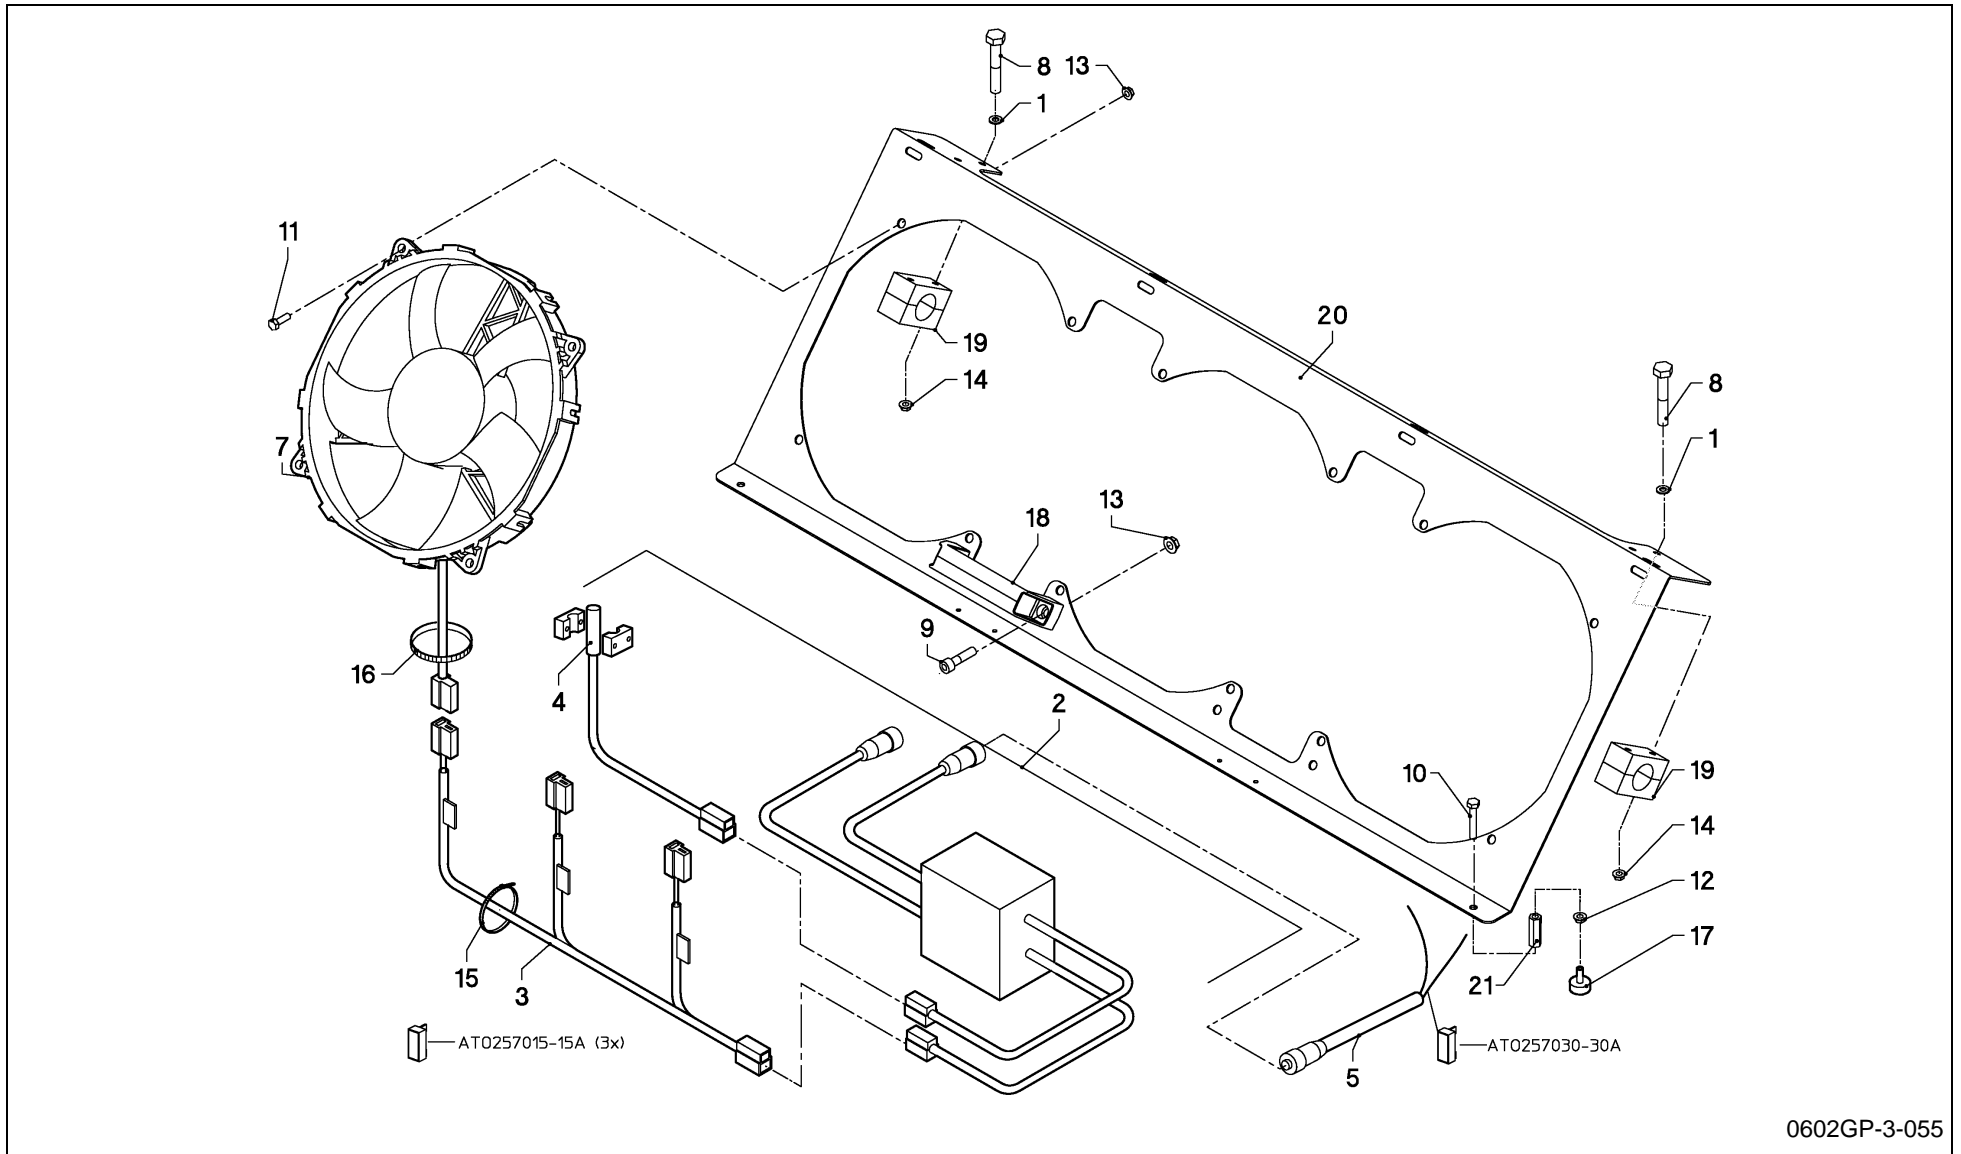

LB 12200 / KNOTTING APPARATUS

0402GP2-3-053

LB 12200 / KNOTTING APPARATUS

PosNo.	Part No.	Qty.	Description	Remark
1	VG13925028V	10	RING	
2	VR18604562	5	SPRING, TORSION	
3	VR25018003	5	PIN	
4	VR30803337	5	PIN, TENSION	
5	VG37129064V	5	WASHER, BELLEVILLE	
6	VGGP0787K0	1	FRAME	
7	VGGP765K0	6	SCRAPER	
8	VGGP766K0	6	SCRAPER	
9	KG00363461	3	HEX. BOLT M16X170 8.8	
10	KG00472161	2	HEX. SCREW M8X25 8.8	
11	KG00480061	2	HEX. SCREW M16X30 8.8	
12	KG00641461	6	CARRIAGE BOLT M10X25 8.8	
13	KG00641661	20	CARRIAGE BOLT M10X35 8.8	
14	KG01052061	20	HEX. NUT M10 8	
15	KG01052361	2	HEX. NUT M16 8	
16	KG01061261	2	LOCK NUT M8 8	
17	KG01068861	6	LOCK NUT M10 10	
18	KG01195362	5	TENSION PIN 12X36	
19	KG01267761	4	WASHER M16	
20	VGND3147V	20	CIRCLIP	
21	VGND4031V	5	PIN, TENSION	
22	VRR0174482	1	BAR, PULL	
23	VRR0305382	1	PIPE	
24	VRR0368382	5	HOLDER	
25	VRR0409482	1	SUPPORT	
26	VRR0411582	1	PIPE	
27	VRR0411982	1	PLATE	
28	VRR0473882	2	PIPE	
29	VRR0473993	1	SLEEVE	
30	VRR0476982	5	BRACKET	
31	VRR0578682	5	BRACKET	