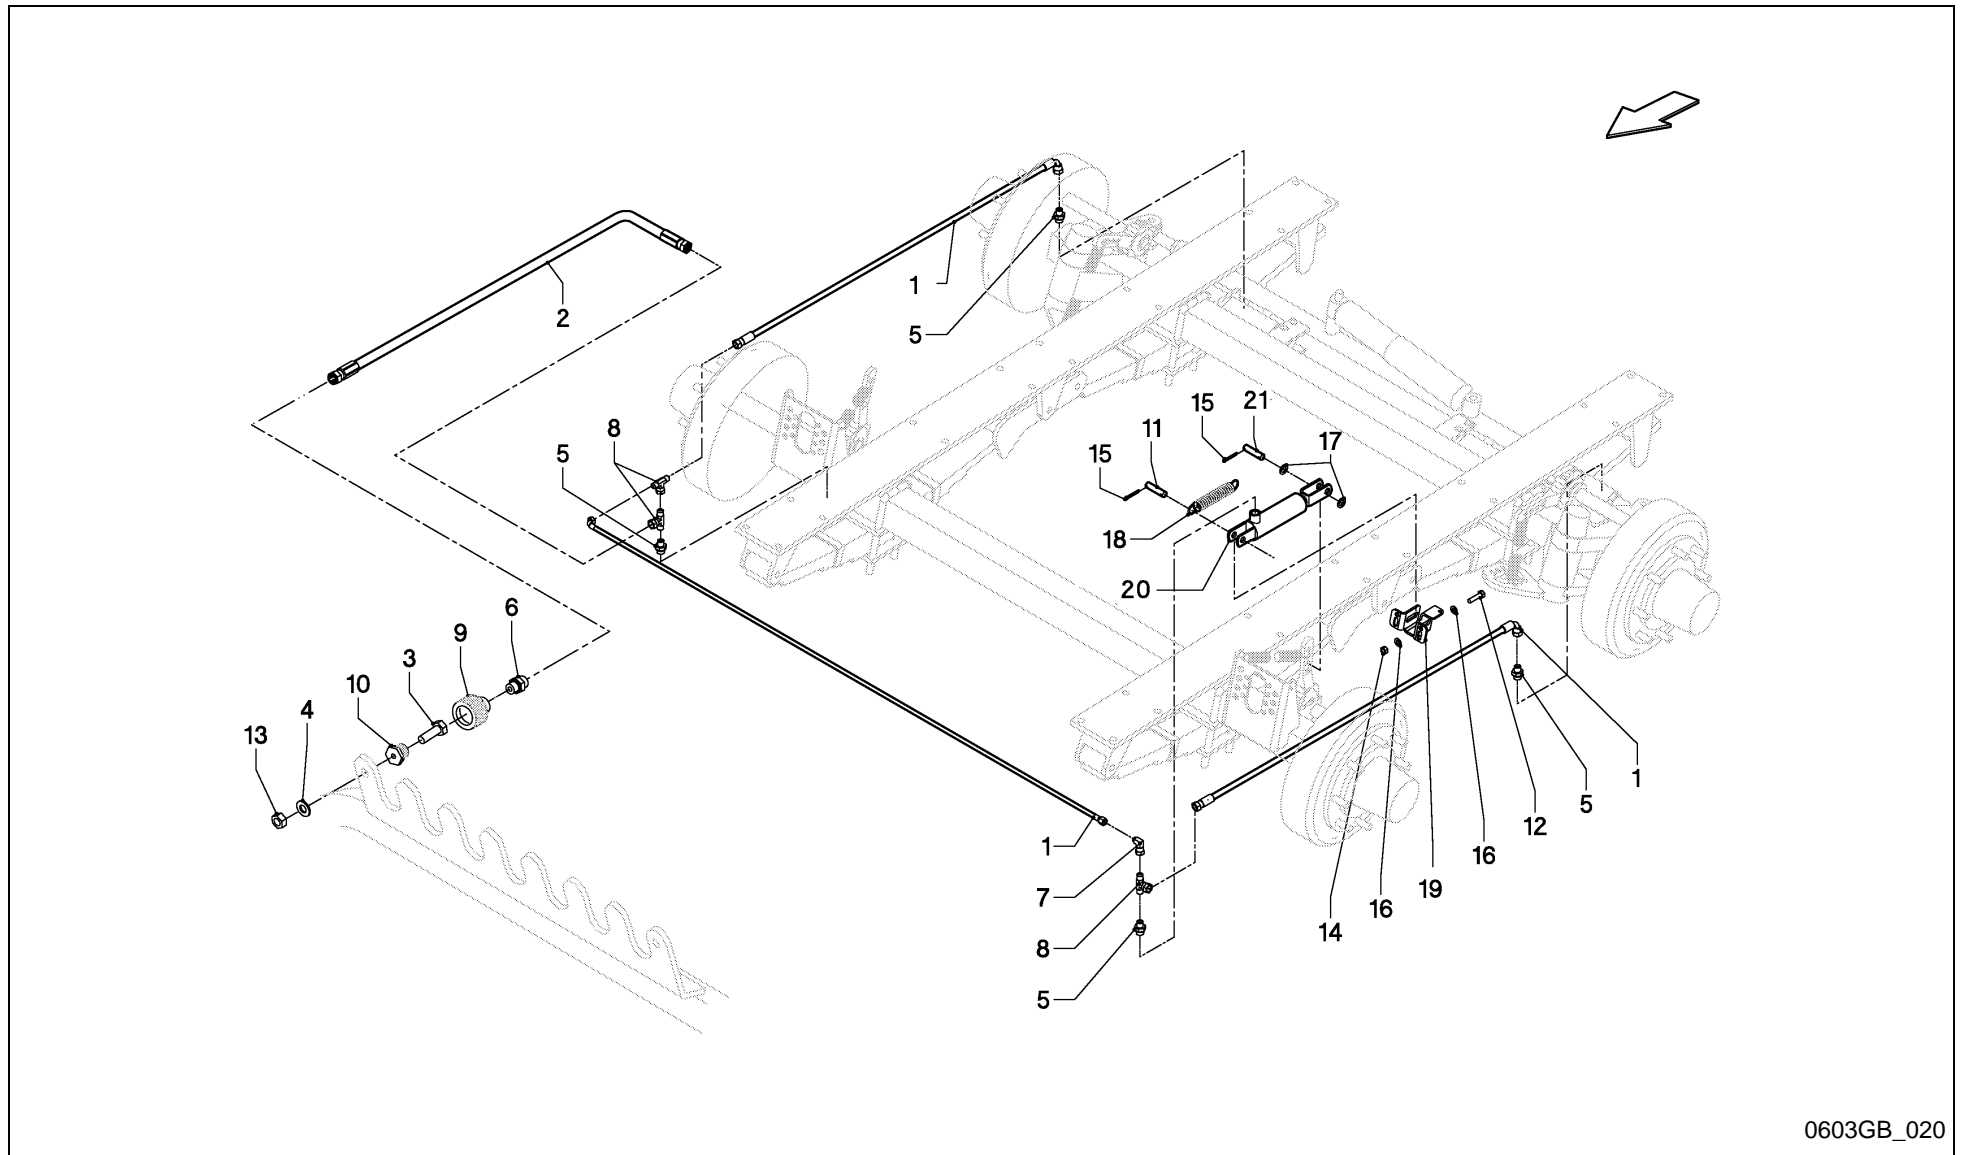

LB 12200 / BRAKE, TANDEM

0603GB_020

LB 12200 / BRAKE, TANDEM

PosNo.	Part No.	Qty.	Description	Remark
1	VR18501154	3	HOSE	
2	VR18501251	1	HOSE	
3	KG00466261	1	HEX. SCREW M4X20 8.8	
4	VR31432400	1	CIRCLIP	
5	VG38271200V	4	STUD, REDUCING	
6	VGND92035V	1	STUD COUPLING	
7	VG38272200V	1	ELBOW COUPLING	
8	VR38273201	3	TE.CONNECTOR	
9	VR38278015	1	QUICK-DISCONNECT COUPLING	
10	VR38279105	1	COVER, DUST	
11	VGGP1011V	4	PIN	
12	KG00474561	12	HEX. SCREW M10X40 8.8	
13	KG01051561	1	HEX. NUT M4 8	
14	KG01068861	12	LOCK NUT M10 10	
15	KG01251961	16	SPLIT PIN 4X40 ST	
16	KG01267461	24	WASHER M10	
17	KG01267661	16	WASHER M14	
18	VGPZ415K0	4	SPRING, TENSION	
19	VRR0834082	4	SUPPORT	
20	VRR0834182	4	CYLINDER	
21	VGWA1749V	4	PIN