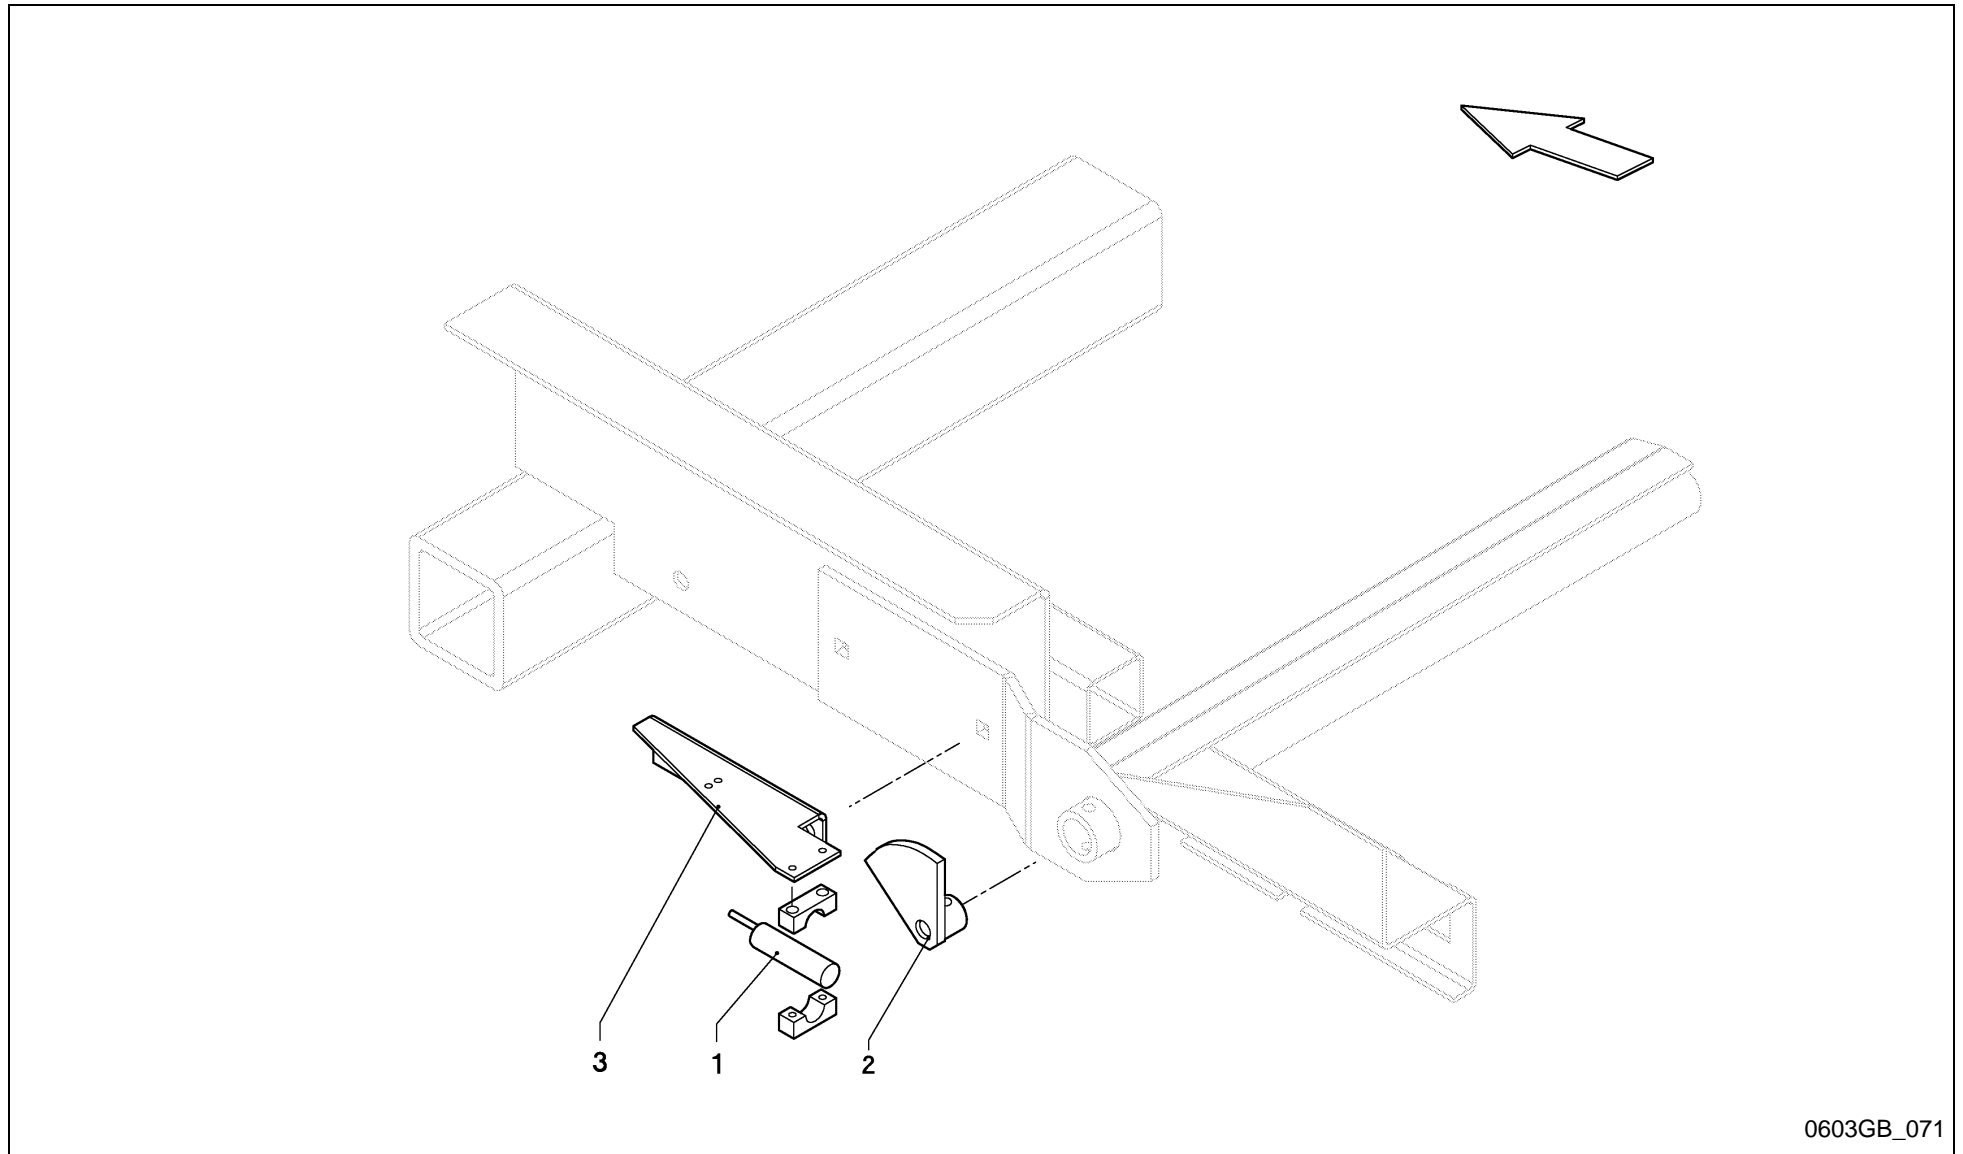

0603GB_071

LB 12200 / SENSOR ASSY

PosNo.	Part No.	Qty.	Description	Remark
1	VNB0391273	1	SENSOR ASSY PROX PLAST L=0.3M	
2	VRR0690082	1	POINTER	
3	VRR0690182	1	BRACE