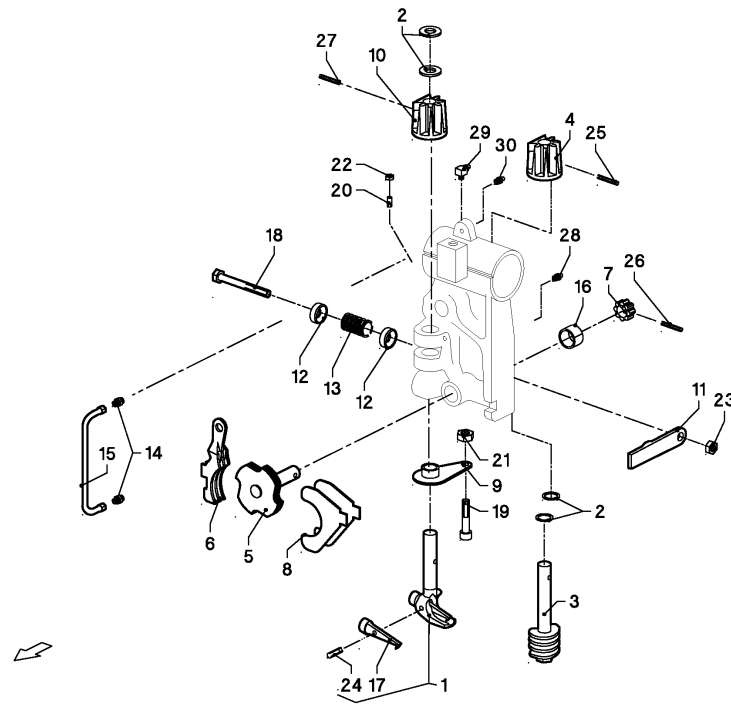

LB 12200 / BRAKE

PosNo.	Part No.	Qty.	Description	Remark
1	VGGP001322	6	BILL HOOK	
2	VGGP0045	6	SHIM	
3	VGGP26	6	WORM	
4	VGGP27V	6	WHEEL, TOOTHED	
5	VGGP28V	6	DISC	
6	VGGP29V	6	BRAKE PAD	
7	VGGP30	6	WHEEL, TOOTHED	
8	VGGP31V	6	PLATE	
9	VGGP32V	6	TRACK, CAM CONTROL	
10	VGGP34V	6	WHEEL, TOOTHED	
11	VGGP36V	6	LEVER	
12	VGGP37V	12	WASHER, PLAIN	
13	VGGP38V	6	SPRING	
14	VGGP39V	12	COUPLING	
15	VGGP40V	6	HOSE	
16	VGGP41	6	RING	
17	VGGP001321	6	HOOK	
18	KG00356061	6	HEX. BOLT M10X80 8.8	
19	KG00892963	6	COUNTERSUNK HEAD SCREW M5X25 4.8	
20	KG00968762	6	SET SCREW M8X25 45H	
21	KG01044600	6	HEX. NUT M5 A2	
22	KG01051961	6	HEX. NUT M8 8	
23	KG01068861	6	LOCK NUT M10 10	
24	VGND4148	6	PIN	
25	VGND4149	6	PIN, TENSION	
26	VGND4150	6	PIN, TENSION	
27	VGND4151	6	PIN, TENSION	
28	VGND9004V	6	GREASE NIPPLE	
29	VGND98026V	12	GREASE NIPPLE	
30	VGND9813V	12	GREASE NIPPLE