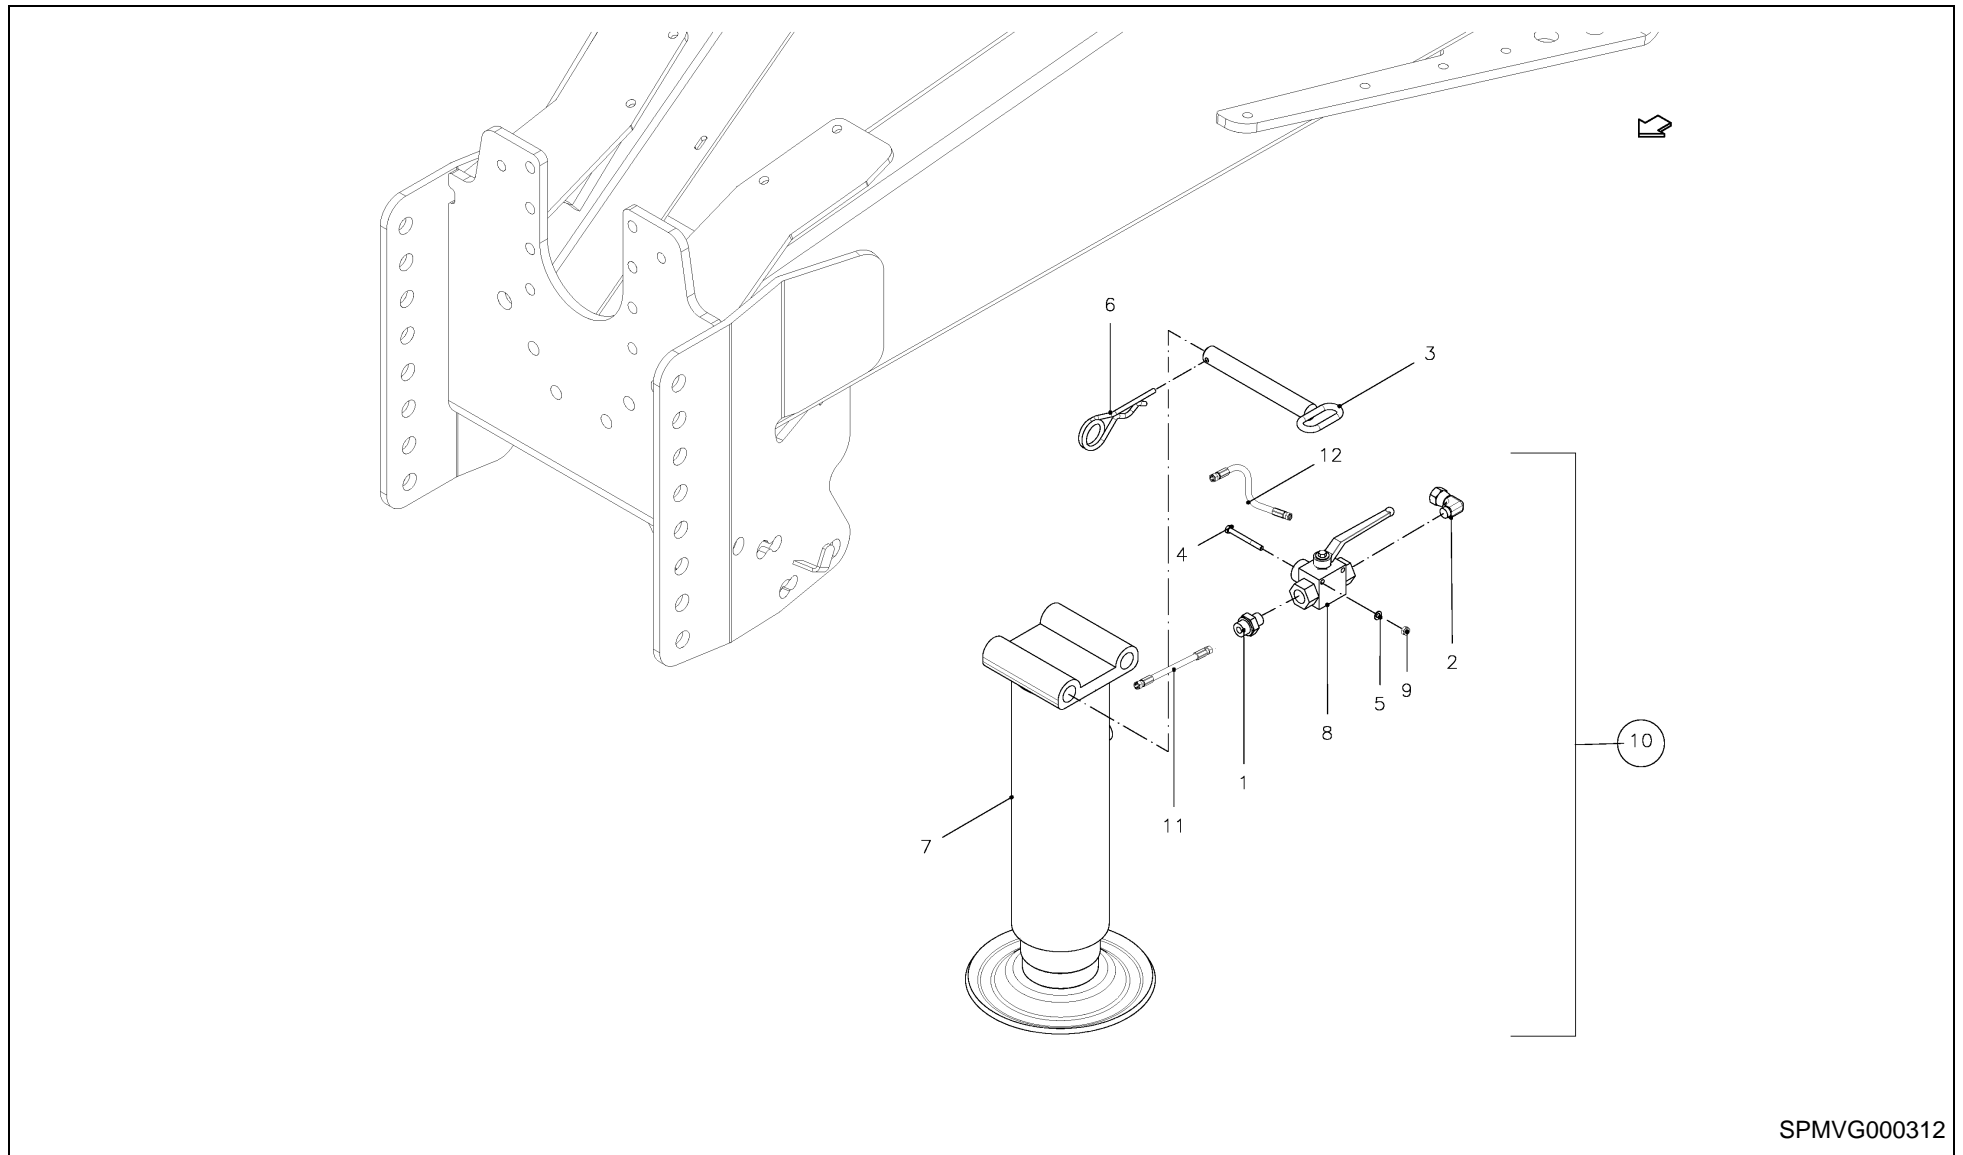

LB 12200 / HITCHING EQUIPMENT

SPMVG000488

LB 12200 / HITCHING EQUIPMENT

PosNo.	Part No.	Qty.	Description	Remark
1	VR30282918	28	BOLT, NUTTED	
2	VGAH00133		SHIM SET -X20.5X35	
3	VGGP001660	1	HITCH CLEVIS	OPTION
4	VGGP01624K0	1	SUPPORT	
5	VGGP1024	1	SHAFT, DRIVE	
6	VGGP675K0	1	PIPE, PROFILE	
7	VGGP856	1	WEAR PART	
8	KG00342661	2	HEX. BOLT M24X150 10.9	
9	KG00474461	1	HEX. SCREW M10X35 8.8	
10	KG00476761	1	HEX. SCREW M12X40 8.8	
11	KG01052161	2	HEX. NUT M12 8	
12	KG01068861	1	LOCK NUT M10 10	
13	KG01069261	28	NUT, LOCK	
14	KG01069361	2	LOCK NUT M24 10	
15	KG01491300	2	BALL BEARING 6308-2RS C3	
16	VGND94053	1	GUARD CONE	
17	VGNP705V	1	RING	
18	VRR0299593	26	SLEEVE	
19	VRR0529682	1	SUPPORT	
20	VRR0800682	1	HOUSING, CUSHION	
21	VRR0801782	1	SUPPORT	
22	VRR0808001	1	EYE, DRAW BAR	
23	VRR0811282	1	PLATE, RH	
24	VRR0811382	1	PLATE, LH	
25	VRR0817282	1	DRAW BAR	
26	VRR0817482	2	PLATE	
27	VRR0836182	1	EYE, DRAW BAR	OPTION
28	VGEP28V	6	BOLT, TIGHT-FIT	
29	KG00355561	1	HEX. BOLT M10X55 8.8	
30	KG01052061	2	HEX. NUT M10 8	
31	KG01068961	6	LOCK NUT M12 10	
32	KG01131400	1	CIRCLIP-B 90 X 3	
33	VGND3148V	2	CIRCLIP	
34	VGND3175V	2	CIRCLIP	
35	VGND94112	1	SHAFT, UNIV. JOINT	
36	VGND94113	1	SHAFT, UNIV. JOINT	