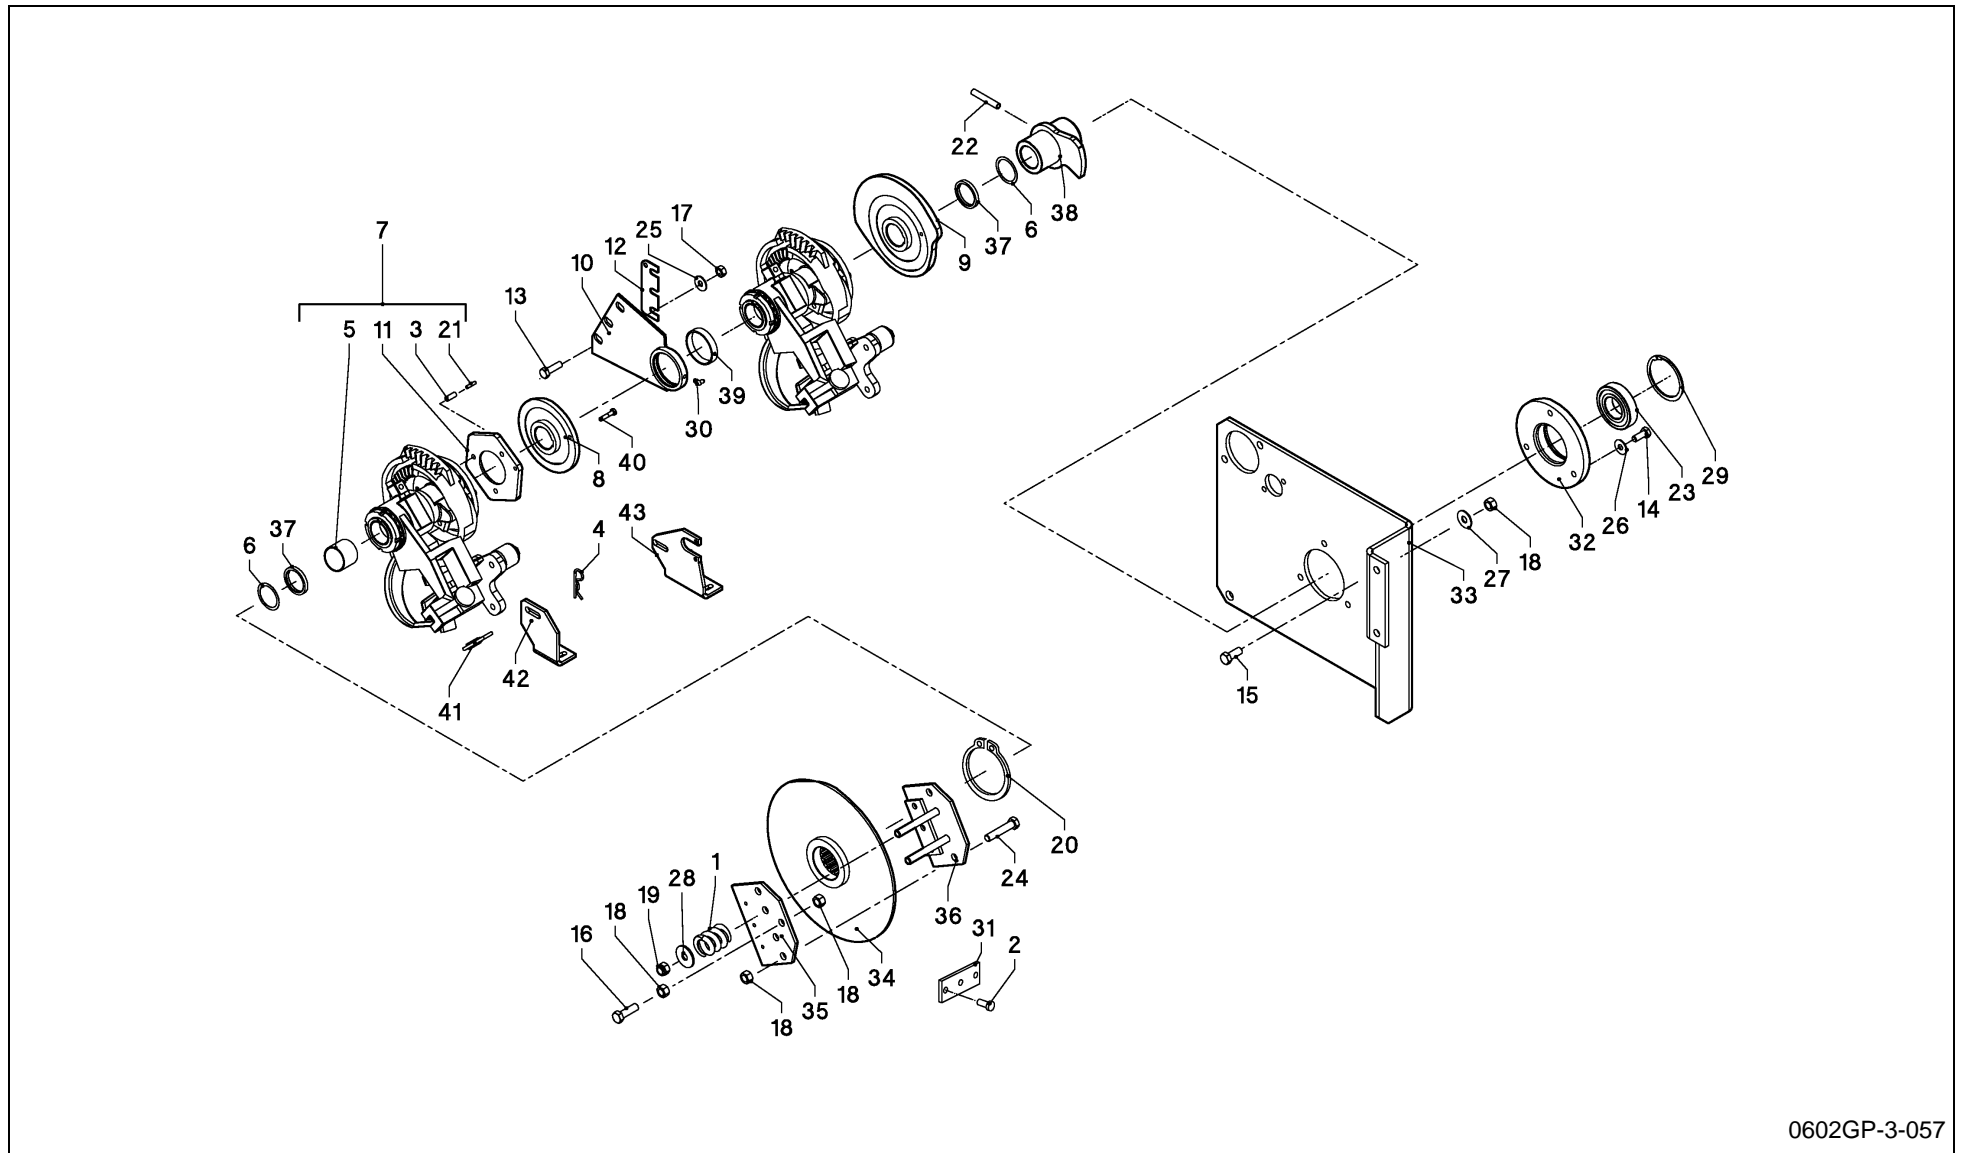

LB 12200 / KNOTTING APPARATUS

0602GP-3-057

LB 12200 / KNOTTING APPARATUS

PosNo.	Part No.	Qty.	Description	Remark
1	VR18602811	2	SPRING, COMPRESSION	
2	VR30703482	6	RIVET, BLIND	
3	VR30803820	6	PIN, TENSION	
4	VR37158050	6	PIN	
5	VR40227740	12	SLEEVE, ROTATION	
6	VGAH00132	2	SHIM SET	GIVE QUANTITY WHEN ORDERING
7	VGGP001	6	KNOTTING APPARATUS	
8	VGGP1319V	5	HUB	
9	VGGP05V	1	CONTROL RUN	
10	VGGP0938K0	1	SUPPORT	
11	VGGP2V	6	FLANGE	
12	VGGP946V	2	PLATE, SHIM	
13	KG00641561	3	CARRIAGE BOLT M10X30 8.8	
14	KG00474261	3	HEX. SCREW M10X25 8.8	
15	KG00476561	4	HEX. SCREW M12X30 8.8	
16	KG00476761	1	HEX. SCREW M12X40 8.8	
17	KG01068861	3	LOCK NUT M10 10	
18	KG01052161	6	HEX. NUT M12 8	
19	KG01068961	2	LOCK NUT M12 10	
20	KG01111162	1	CIRCLIP-A 60 X 2	
21	KG01187562	6	TENSION PIN 5X20	
22	KG01194262	1	TENSION PIN 10X60	
23	KG01382000	1	BALL BEARING 6208-2RS	
24	VGND1321V	2	BOLT M12X65-10.9	
25	KG01267461	6	WASHER M10	
26	VGND3147V	3	CIRCLIP	
27	VGND3148V	4	CIRCLIP	
28	VGND3163V	2	WASHER, PLAIN	
29	KG01130900	1	CIRCLIP-B 80 X 2.5	
30	VGND9027V	1	GREASE NIPPLE M6X135DEG	
31	VRR0237178	2	DISC, FRICTION	
32	VRR0377582	1	FLANGE	
33	VRR0394782	1	PLATE	
34	VRR0460082	1	DISC	
35	VRR0569600	1	DISC, FRICTION	
36	VRR0569700	1	DISC, FRICTION	
37	VRR0573893	2	RING	
38	VRR0575982	1	TRACK, CAM CONTROL	
39	VRR0576002	1	SLEEVE	
40	VRR0579900	1	SHEAR BOLT SET	