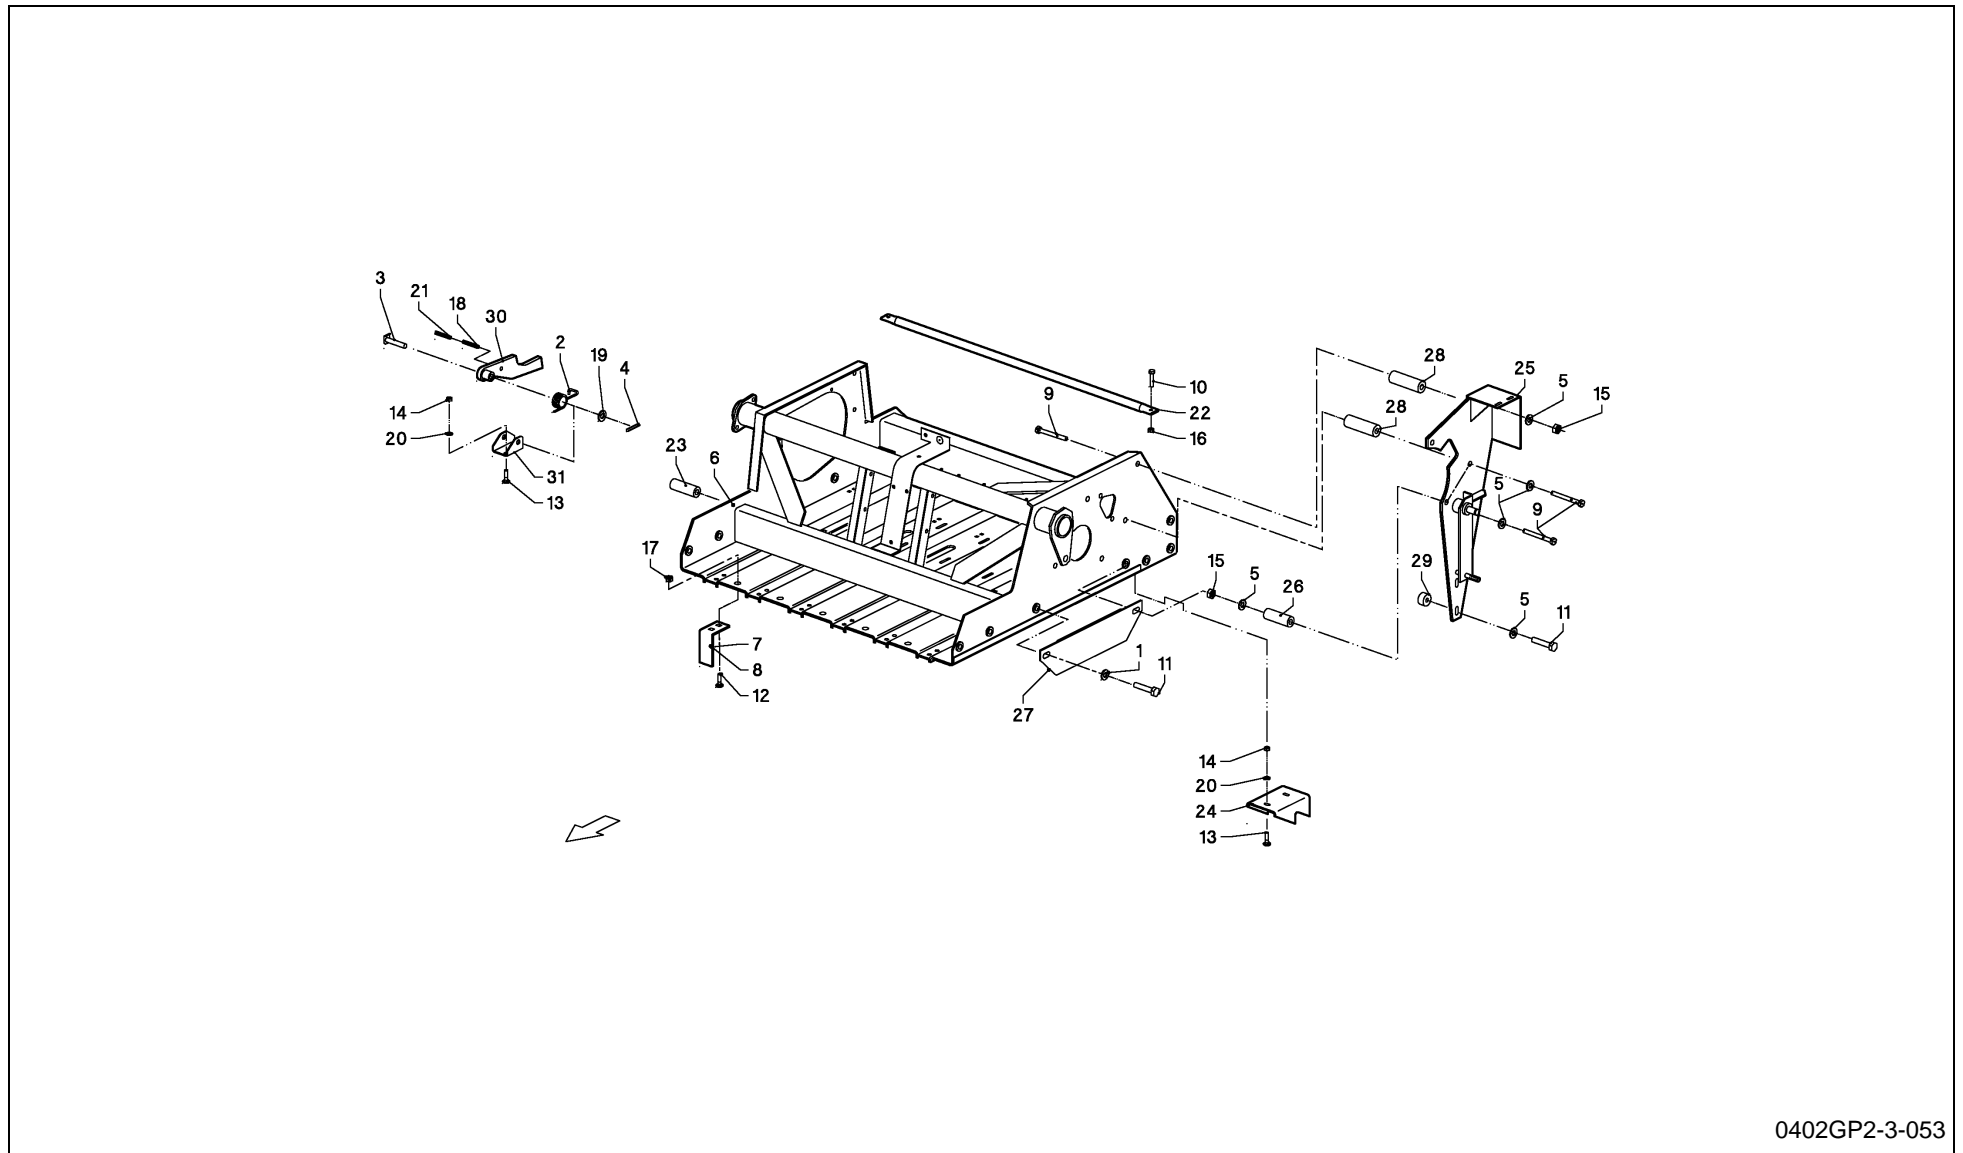

LB 12200 / KNOTTING APPARATUS

0402GP2-3-053

LB 12200 / KNOTTING APPARATUS

PosNo.	Part No.	Qty.	Description	Remark
1	VG13925028V	10	RING	
2	VR18604562	5	SPRING, TORSION	
3	VR25018003	5	PIN	
4	VR30803337	5	PIN, TENSION	
5	VG37129064V	5	WASHER, BELLEVILLE	
6	VGGP0787K0	1	FRAME	
7	VGGP765K0	6	SCRAPER	
8	VGGP766K0	6	SCRAPER	
9	KG00363461	3	HEX. BOLT M16X170 8.8	
10	KG00472161	2	HEX. SCREW M8X25 8.8	
11	KG00480061	2	HEX. SCREW M16X30 8.8	
12	KG00641461	6	CARRIAGE BOLT M10X25 8.8	
13	KG00641661	20	CARRIAGE BOLT M10X35 8.8	
14	KG01052061	20	HEX. NUT M10 8	
15	KG01052361	2	HEX. NUT M16 8	
16	KG01061261	2	LOCK NUT M8 8	
17	KG01068861	6	LOCK NUT M10 10	
18	KG01195362	5	TENSION PIN 12X36	
19	KG01267761	4	WASHER M16	
20	VGND3147V	20	CIRCLIP	
21	VGND4031V	5	PIN, TENSION	
22	VRR0174482	1	BAR, PULL	
23	VRR0305382	1	PIPE	
24	VRR0368382	5	HOLDER	
25	VRR0409482	1	SUPPORT	
26	VRR0411582	1	PIPE	
27	VRR0411982	1	PLATE	
28	VRR0473882	2	PIPE	
29	VRR0473993	1	SLEEVE	
30	VRR0476982	5	BRACKET	
31	VRR0578682	5	BRACKET