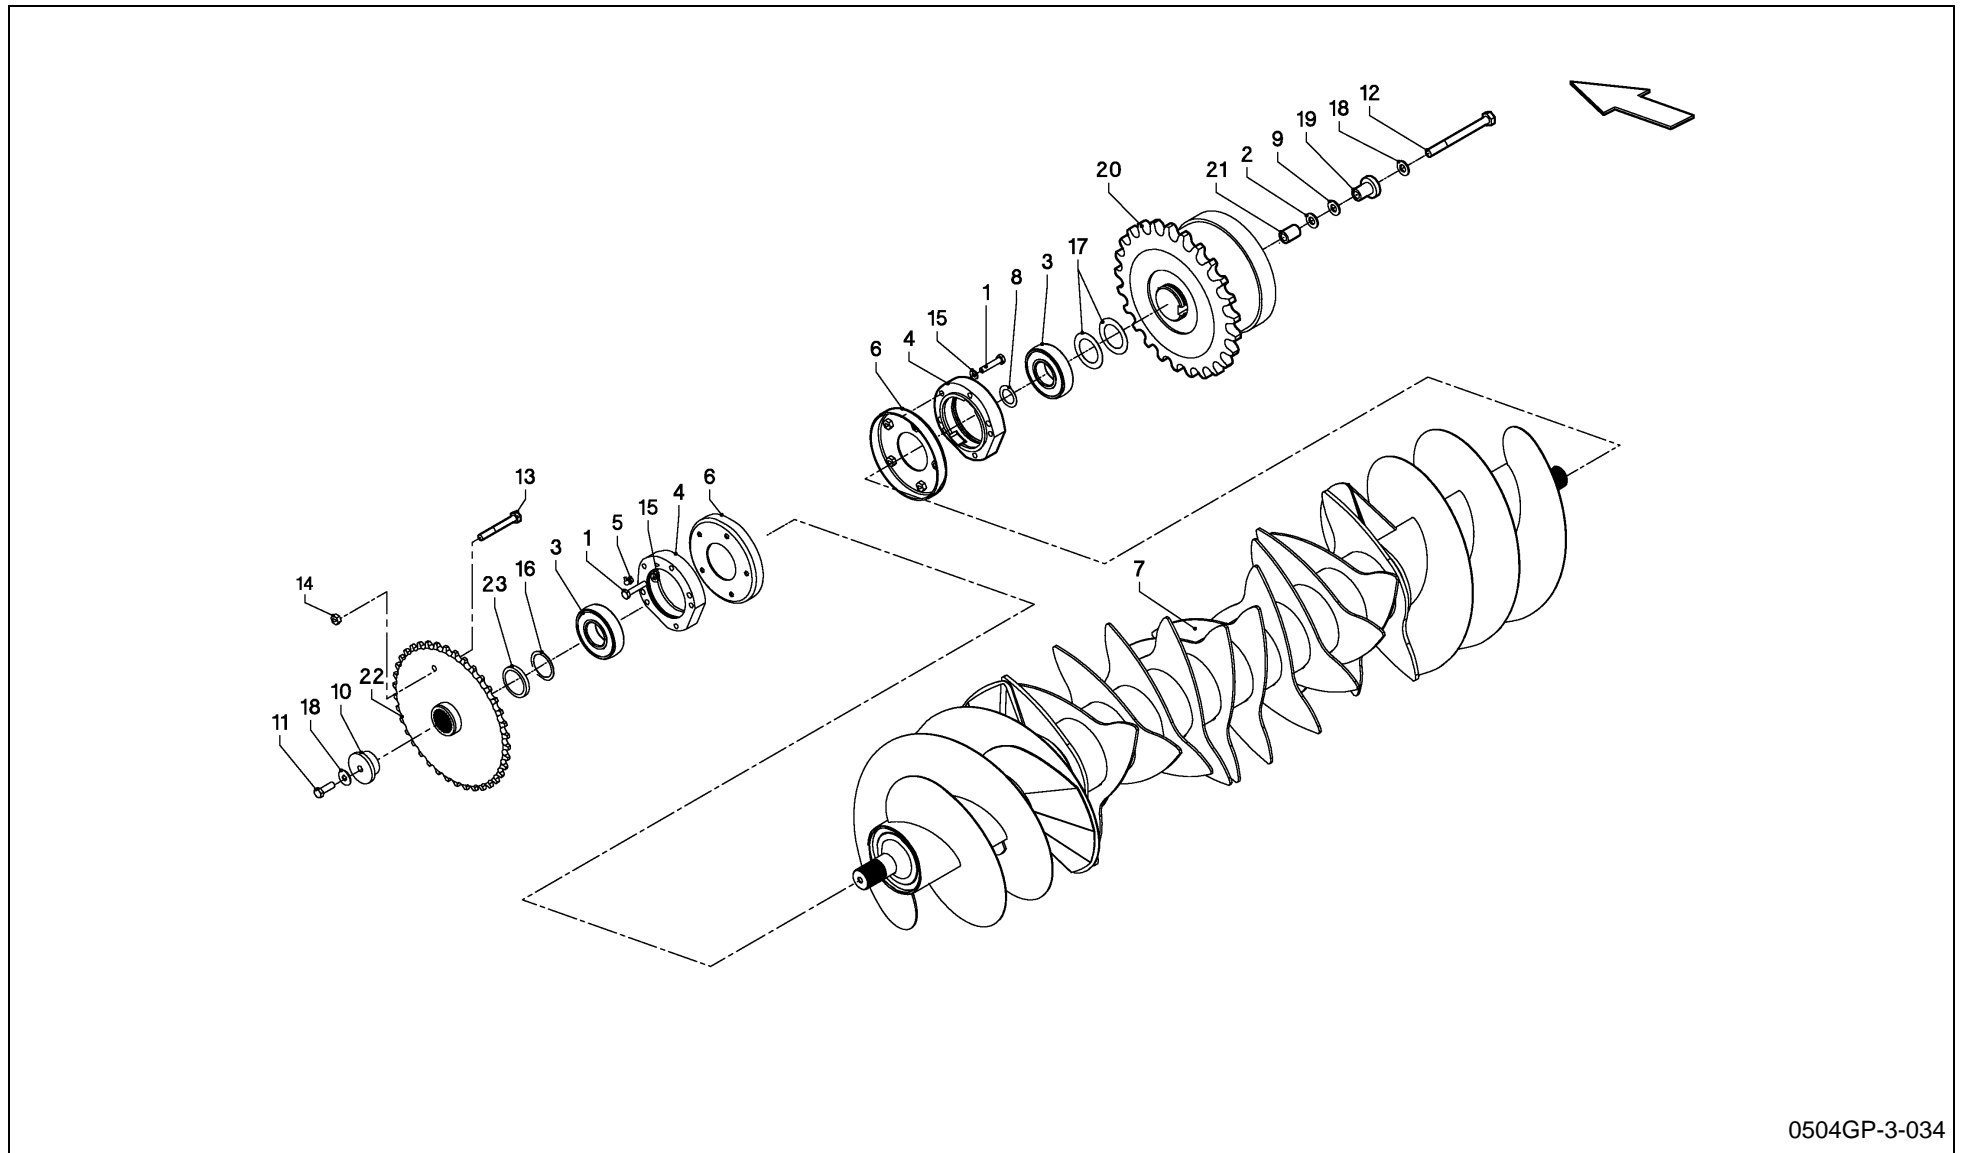

LB 12200 / GAUGE WHEEL, CPL.

SPMVG000153

LB 12200 / GAUGE WHEEL, CPL.

PosNo.	Part No.	Qty.	Description	Remark
1	VF01141364	2	TYRE	
2	KG00547161	2	CHEESE HEAD SCREW M10X40 8.8	
3	VGTH100V	2	RING	
4	KG01267761	4	WASHER M16	
5	VF06564735.98	2	RIM	
6	VF06567492	2	GASKET	
7	VF16622598	2	CHAPEAU	
8	VF16652374.86	2	AXLE LINK	
9	VF16652392.86	2	PERFORADED RAIL	
10	KG00362561	2	HEX. BOLT M16X80 8.8	
11	KG01068861	2	LOCK NUT M10 10	
12	KG01068961	2	LOCK NUT M12 10	
13	KG01069161	2	LOCK NUT M16 10	
14	KG01476400	2	BALL BEARING 6205-2RS C3	
15	VGND9779	2	AIR CHAMBER	
16	VF06564733	2	WHEEL	
17	VGPZ160V	2	SPRING CLIP	
18	VF06249879	2	SPACER	
19	VF06580546	2	CAP	