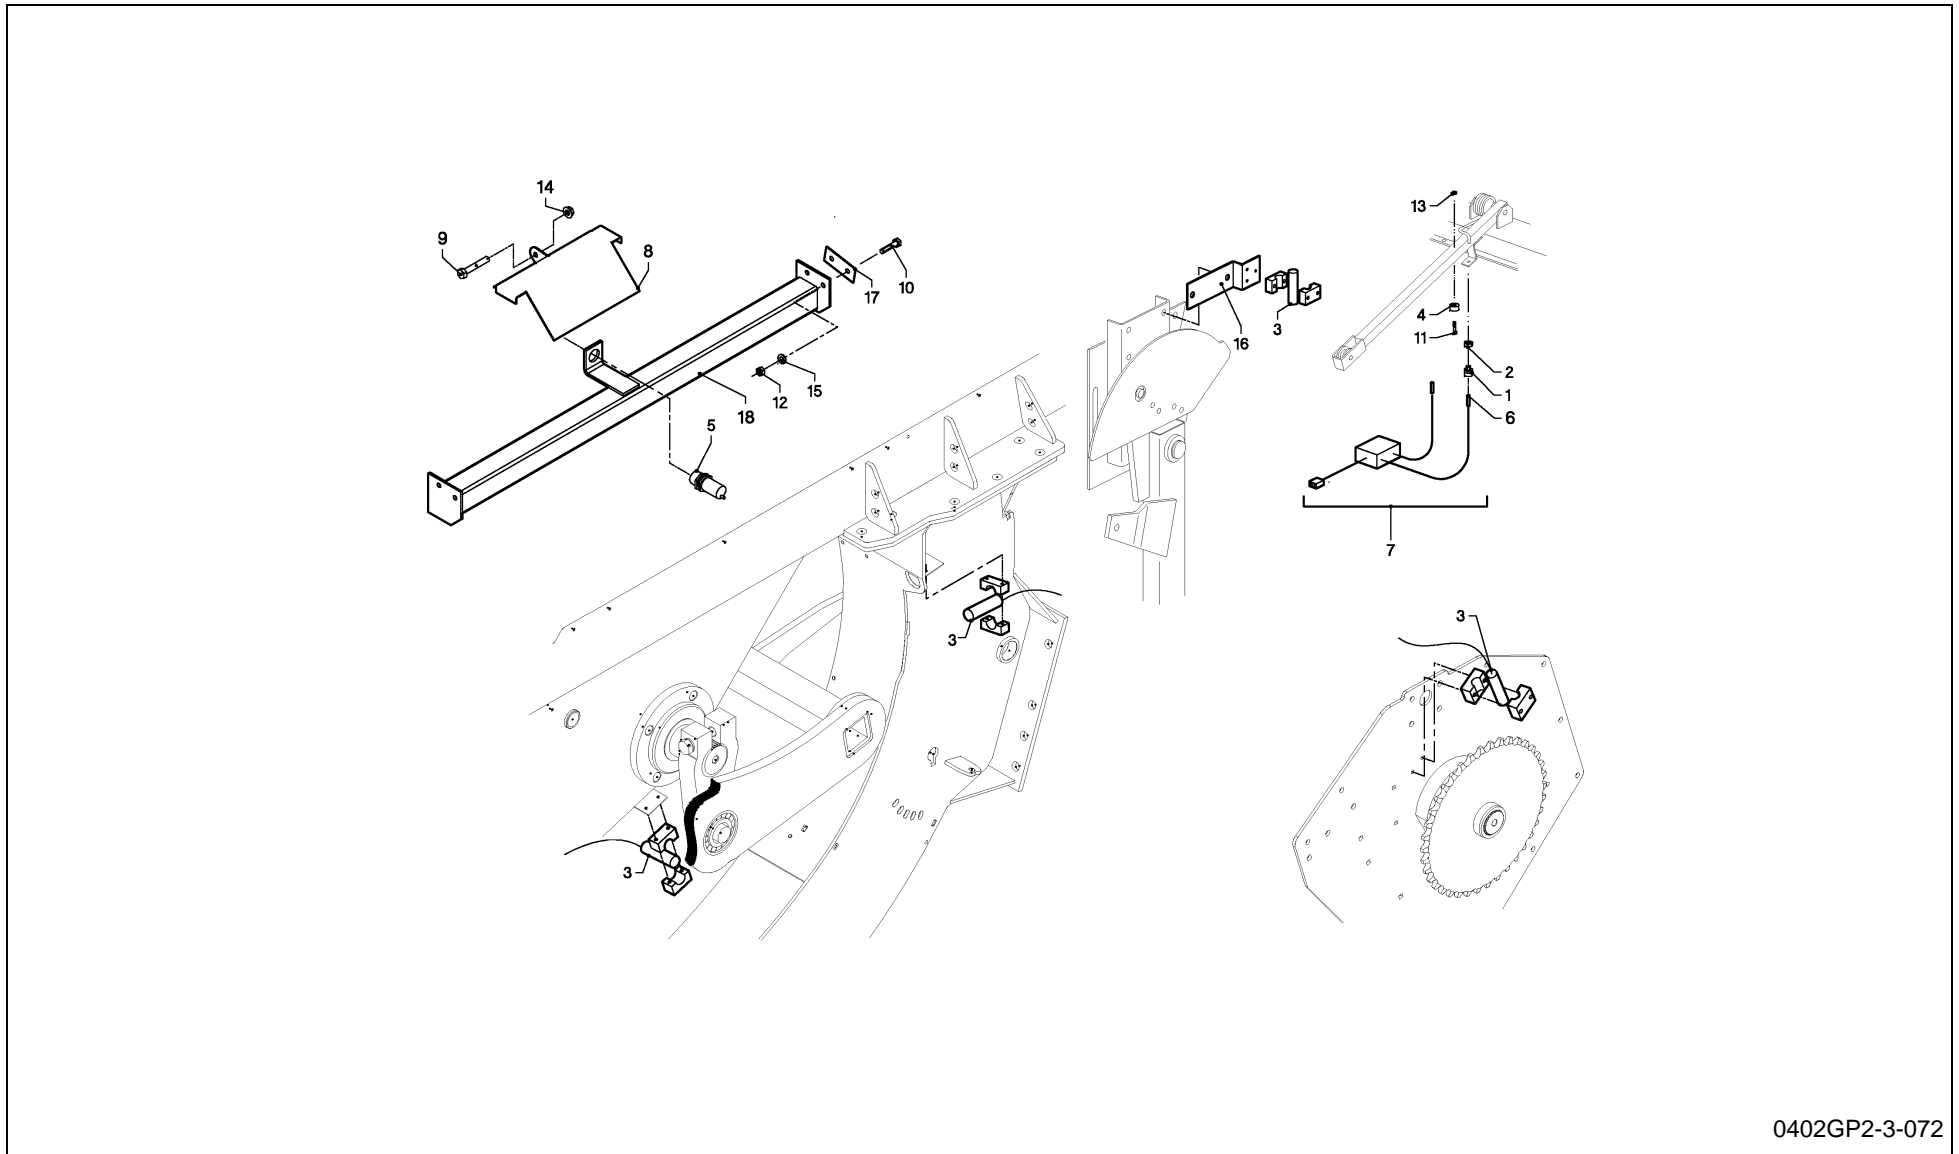

LB 12200 / SENSOR ASSY

0402GP2-3-072

LB 12200 / SENSOR ASSY

PosNo.	Part No.	Qty.	Description	Remark
1	VNB0342973	6	CABLE GLAND PG7	
2	VNB0343573	6	CABLE GLAND NUT PG7	
3	VNB0391273	4	SENSOR ASSY PROX PLAST L=0.3M	
4	VNB0432973	6	MAGNET 20MM	
5	VNB0439373	1	SENSOR ASSY PROX L=0.3M	
6	VNB0435973	6	SENSOR ASSY REED L=3.3M	
7	VNB0535973	1	SENSOR ASSY TWINE DETECTION 6X	
8	VGGP986K0	1	GUARD, PROTECT.	
9	KG00471761	1	HEX. SCREW M8X16 8.8	
10	KG00474461	4	HEX. SCREW M10X35 8.8	
11	KG00844361	6	COUNTERSUNK HEAD SCREW M4X40 10.9	
12	KG01052061	4	HEX. NUT M10 8	
13	KG01067161	6	LOCK NUT M4 8	
14	KG01068761	1	LOCK NUT M8 10	
15	VGND3147V	5	CIRCLIP	
16	VRR0449282	4	SUPPORT	
17	VRR0498593	1	PLATE, SHIM	
18	VGGB0510K0	1	BEAM