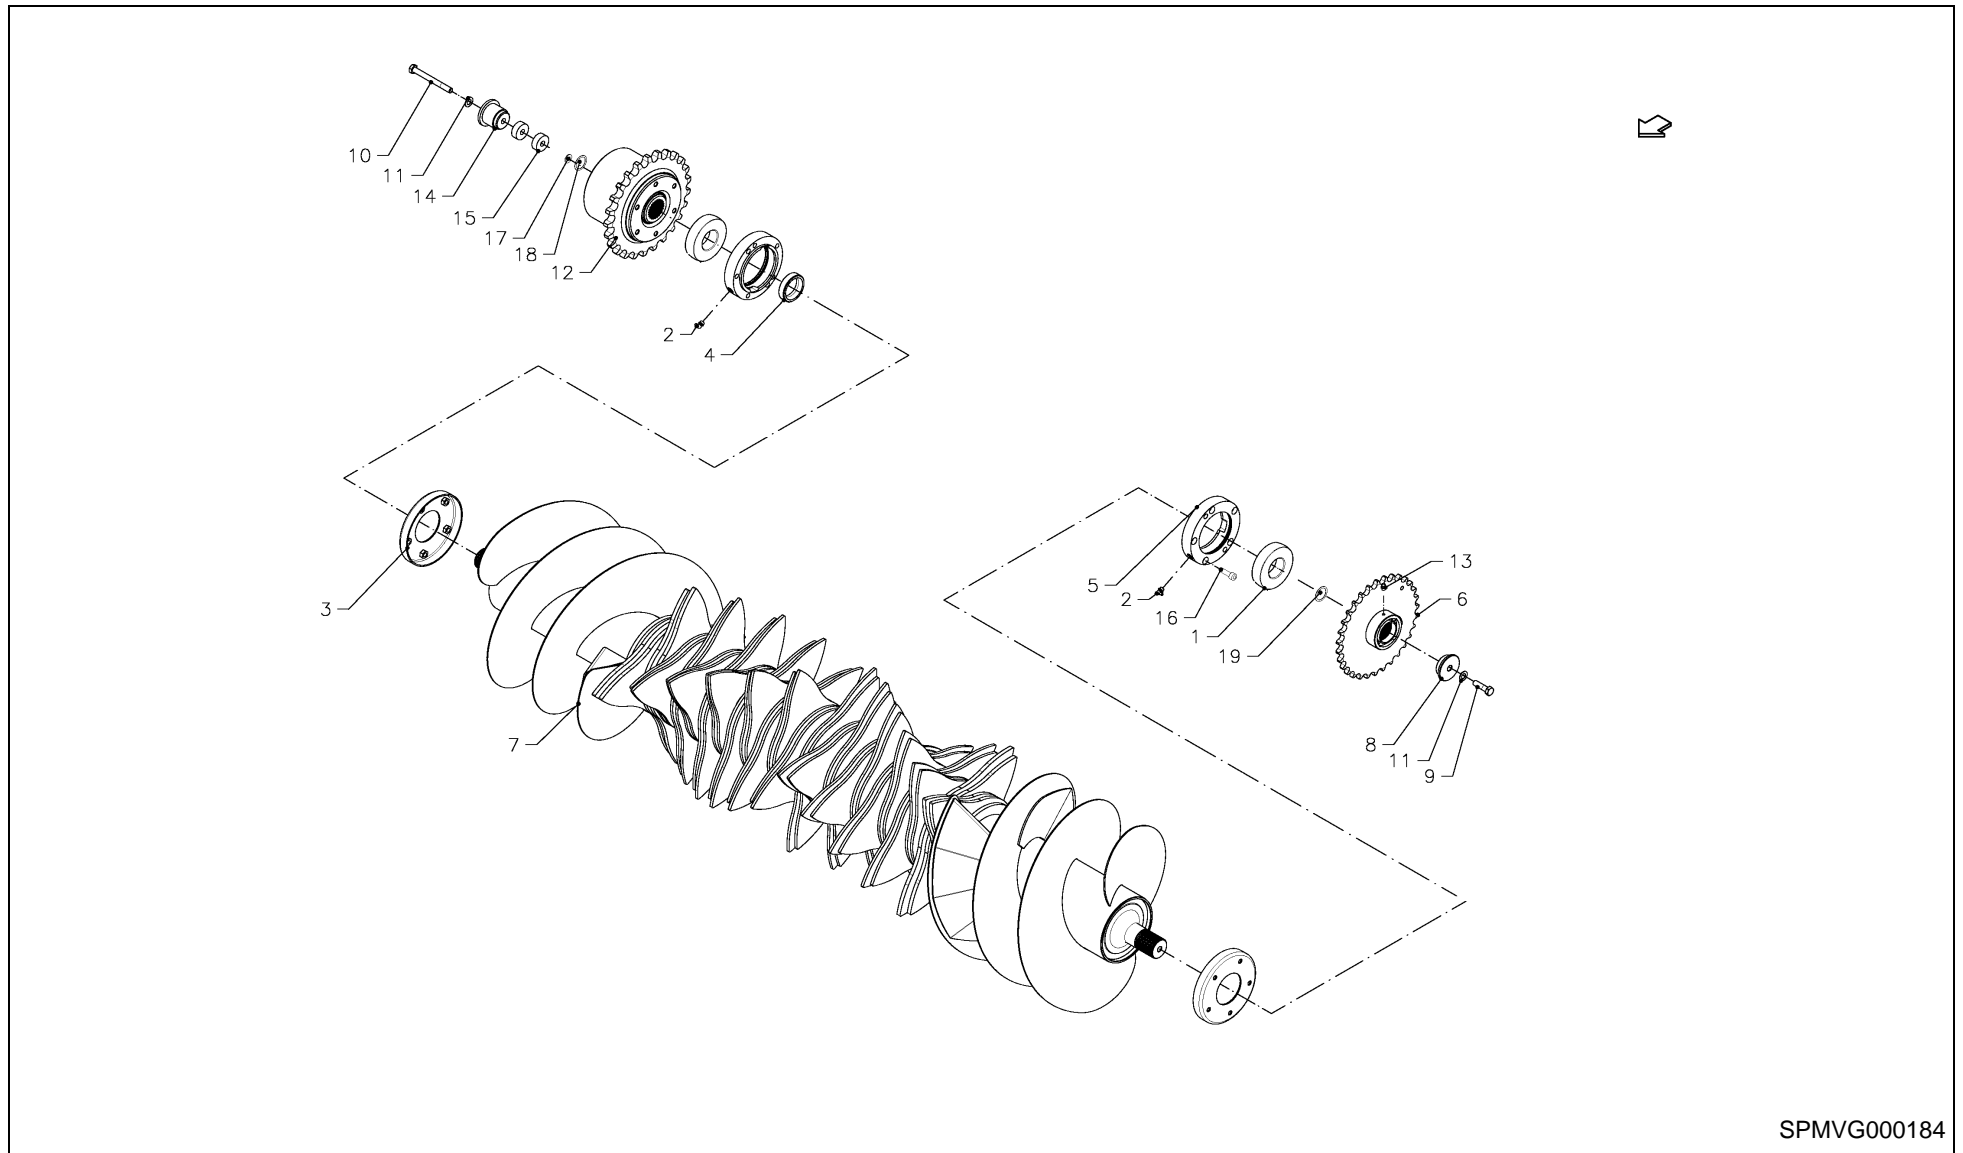

LB 12200 / FRAME, ROTOR

SPMGG000058

LB 12200 / FRAME, ROTOR

PosNo.	Part No.	Qty.	Description	Remark
1	VF16651307.86	2	SCRAPER	
2	VGGP01341K0	1	FRAME, ROTOR	
3	VGGP01356K0	11	SCRAPER	
4	VGGP01363K0	2	SCRAPER	
5	VGGP1353K0	1	SUPPORT	
6	VGGP1355K0	1	SUPPORT	
7	VGGP1365K0	1	SUPPORT, LH	
8	VGGP1366K0	1	SUPPORT, RH	
9	VGGP1380V	1	STRIP	
10	VGGP1393K0	1	SUPPORT	
11	VGGP455K0	2	BRACE	
12	VGGR369K0	1	SUPPORT, LH	
13	VGGR370K0	1	SUPPORT, RH	
14	VRR0820182	1	PLATE	
15	KG00472061	6	HEX. SCREW M8X22 8.8	
16	KG00474561	4	HEX. SCREW M10X40 8.8	
17	KG00639061	1	CARRIAGE BOLT M8X20 8.8	
18	KG00641561	28	CARRIAGE BOLT M10X30 8.8	
19	KG00644861	4	CARRIAGE BOLT M12X30 8.8	
20	KG01068761	4	LOCK NUT M8 10	
21	KG01068861	34	LOCK NUT M10 10	
22	KG01068961	49	LOCK NUT M12 10	
23	KG01267461	49	WASHER M10	
24	KG01267561	29	WASHER M12	
25	VGND3030V	6	WASHER, PLAIN	
26	VGND3146V	6	CIRCLIP	
27	VGND3147V	4	CIRCLIP	
28	KG00357661	2	HEX. BOLT M12X55 8.8	
29	KG00457361	10	HEX. SCREW M12X35 10.9	
30	KG00645261	4	CARRIAGE BOLT M12X50 8.8	
31	KG00357461	4	HEX. BOLT M12X45 8.8	
32	VGND3163V	24	WASHER, PLAIN	